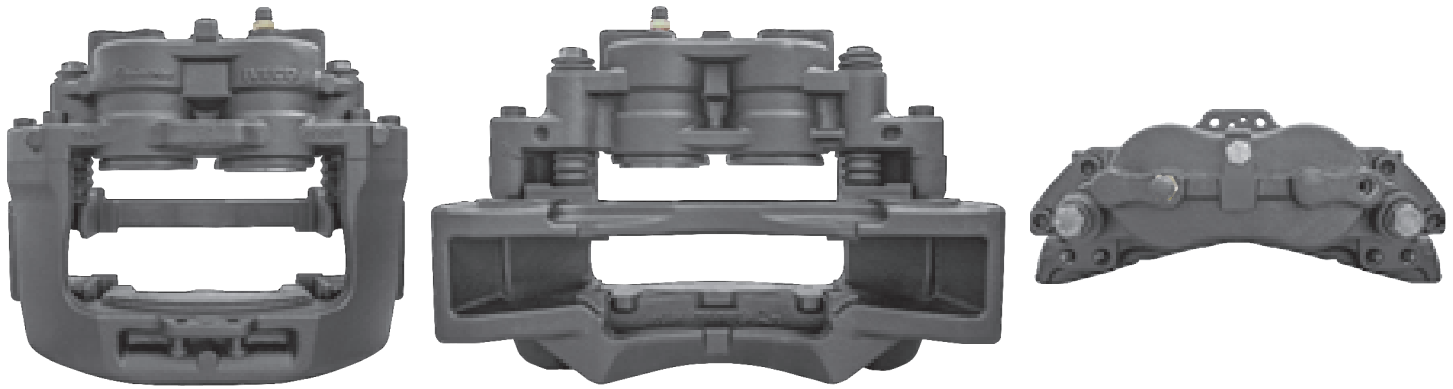

LRT708B BREMBO 68

CROSS REFERENCE	VEHICLE APPLICATION	SERVICE KITS
IVECO 504234186	EUROCARGO SERIES	- LRT566301
	BRAKE PAD SET	
	WVA29067	
	ADDITIONAL INFO	
	68