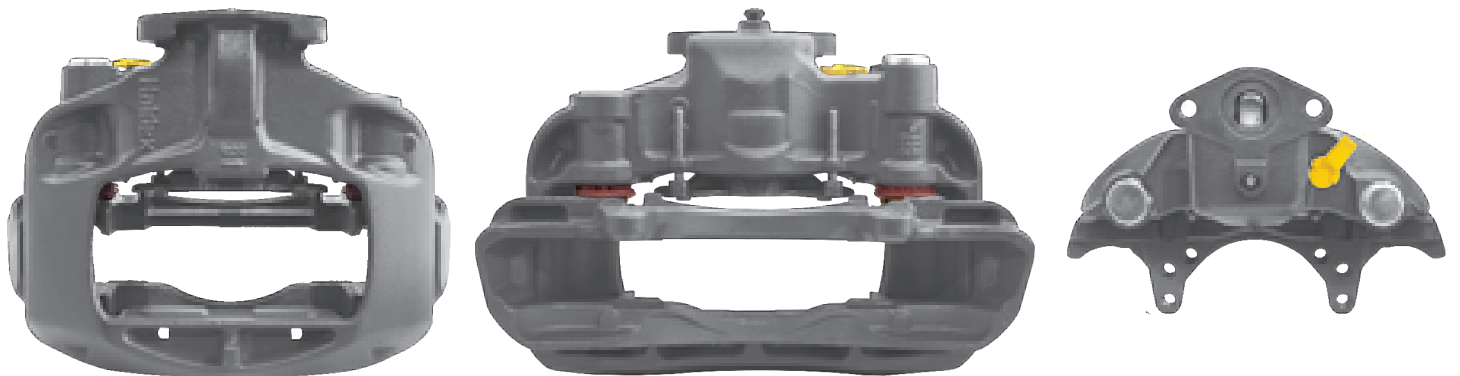

LRT96552 HALDEX MODUL T DBT22LT

CROSS REFERENCE		VEHICLE APPLICATION	SERVICE KITS
HALDEX	96552	430MM DISC	- LRT95517
KRUNE / GIGANT		BRAKE PAD SET	
	719001023 719001025 550017648 550017645 719001011 719001005	WVA29175	
		ADDITIONAL INFO