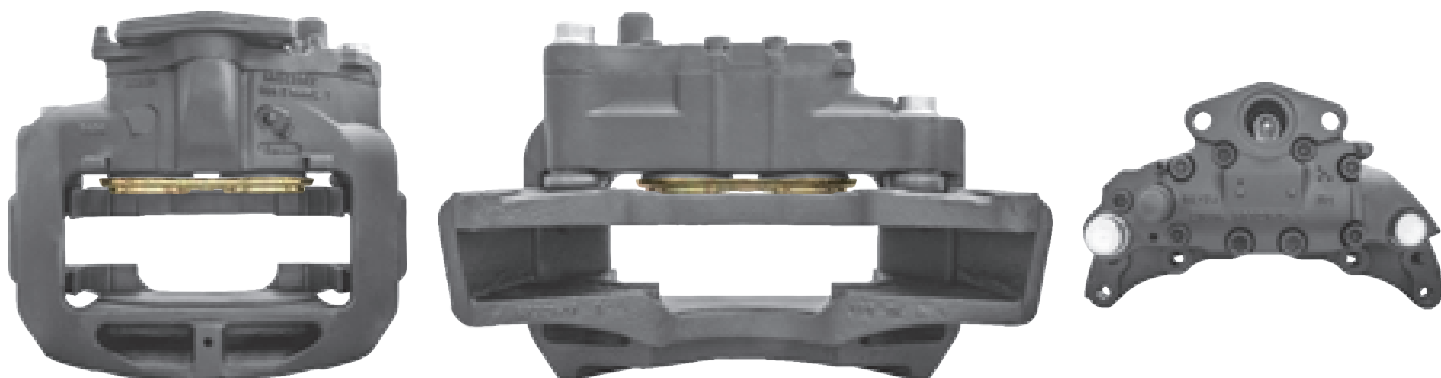

LRT571 MERITOR ELSA1

CROSS REFERENCE		VEHICLE APPLICATION	SERVICE KITS
MERITOR	LRG571	F / L / M SERIES	- LRT68321617
MAN	81508046066	BRAKE PAD SET	
	81508046082	WVA29113 / WVA29114	
	81508046100	ADDITIONAL INFO	
	81508046166		
	81508046200		
	81508046202		
81508046266			
81508046282			
81508046306