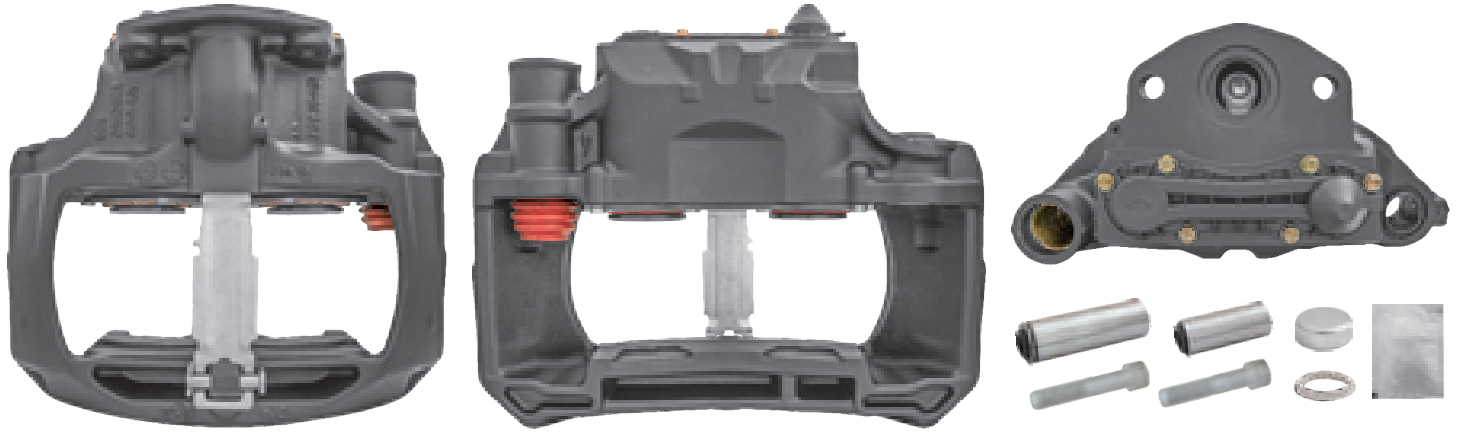

LRT003783RC KNORR-BREMSE SN7

CROSS REFERENCE		VEHICLE APPLICATION	SERVICE KITS
KB	K003783	SN7095	- LRT000026
	K000873	SN7133	
	K000094	SN7186	
	K000137	SB7777	
	K001290	II37422	
		II37081	
SAF	3080003022	84080000400	
	3080004022	84080000421	
	4080000400		
		430MM DISC	
		BRAKE PAD SET	
		WVA29202 / WVA29108	
		ADDITIONAL INFO	
		COMPLETE UNIT	
		+ = LRT7095SN