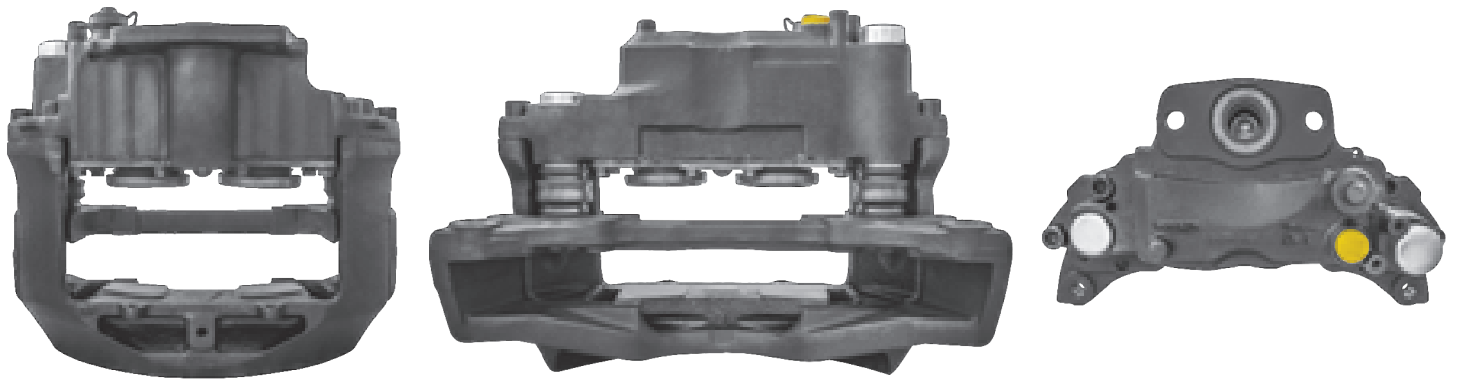

LRT544 MERITOR ELSA2

CROSS REFERENCE		VEHICLE APPLICATION	SERVICE KITS
MERITOR	LRG544	ECM / ECS / ECT / ECX SERIES	- LRT68324200
ERF	35503092569 35504171472 35504208400 35503120483R	BRAKE PAD SET WVA29131	
TT	MXC9309001	ADDITIONAL INFO