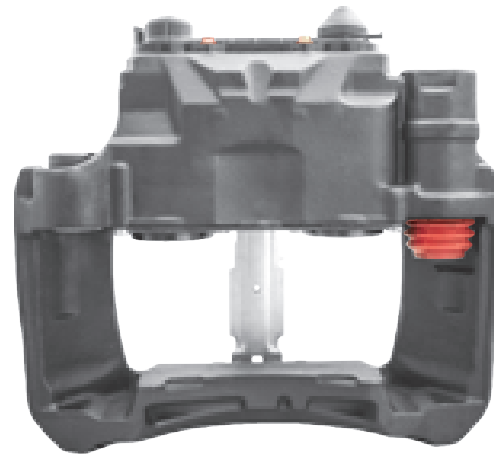

LRT013174RC KNORR-BREMSE SN6

CROSS REFERENCE		VEHICLE APPLICATION	SERVICE KITS	
KB	K013174	370MM DISC	- LRT001105 	
	K001440	BRAKE PAD SET		
	SN6545	WVA29095 / WVA29306		
	SB6520	ADDITIONAL INFO		
	SMB	M20019201		
		COMPLETE UNIT		
		+ = LRT6545SN