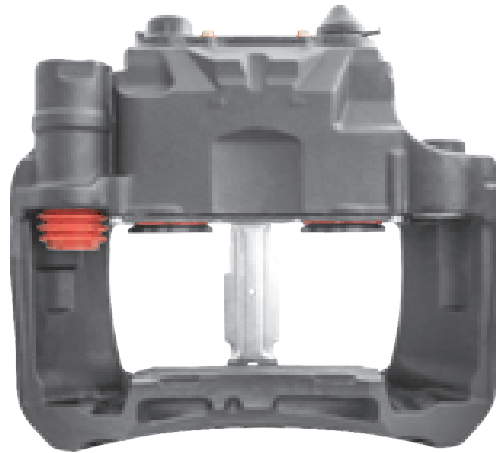

LRT013173RC KNORR-BREMSE SN6

CROSS REFERENCE		VEHICLE APPLICATION	SERVICE KITS
KB	K013173	370MM DISC	- LRT001105
	K001118	BRAKE PAD SET	
	SN6539	WVA29095 / WVA29306	
	SN6570RC	ADDITIONAL INFO	
BPW	0536270371		
		COMPLETE UNIT	
		+ = LRT6539SN