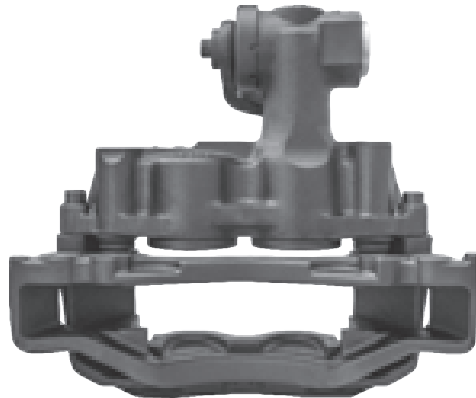

LRT625 GIRLING 60

CROSS REFERENCE	VEHICLE APPLICATION	SERVICE KITS
MERITOR LRG625	VARIO SERIES	- LRT68320760-16
MB 6704206701 6704206101 6704205001	BRAKE PAD SET	
	WVA29835	
	ADDITIONAL INFO	
	60