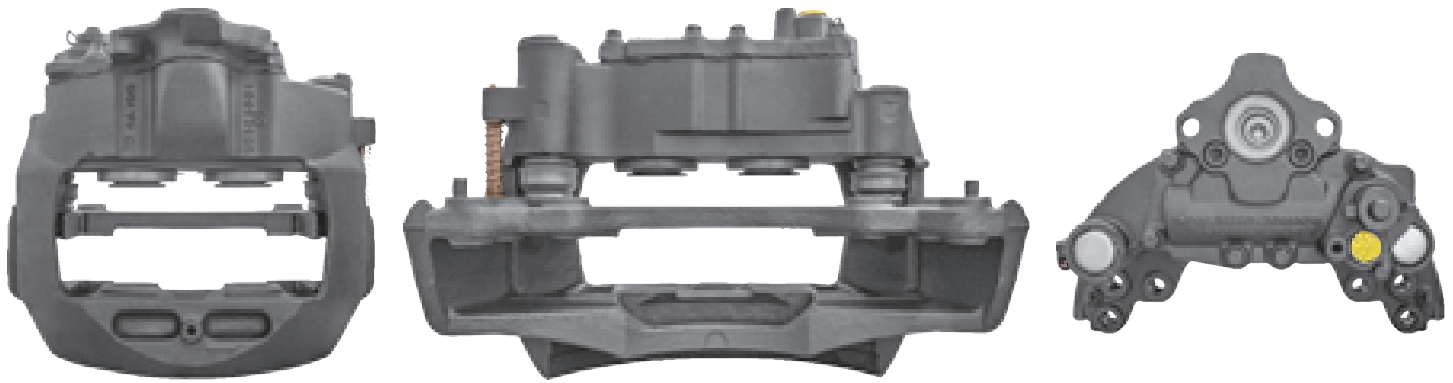

LRT596 MERITOR D-DUCO

CROSS REFERENCE		VEHICLE APPLICATION	SERVICE KITS
MERITOR	LRG596	FL / FH / FM SERIES	- LRT68322849
VOLVO 20401810 3199274 20390670 20400277 20424074 21120760		BRAKE PAD SET	
		WVA29125	
		ADDITIONAL INFO