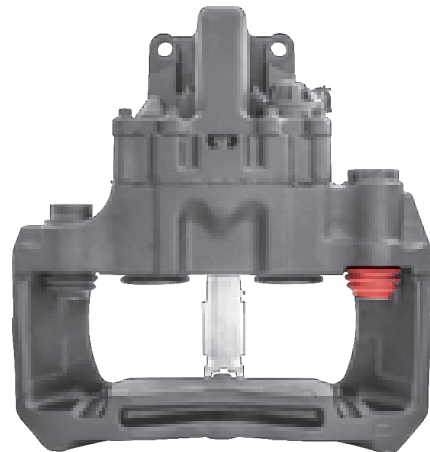

LRT040946K50RC KNORR-BREMSE SB7 RADIAL

CROSS REFERENCE		VEHICLE APPLICATION	SERVICE KITS
KB	K040946K50	TRUCK / BUS / COACH SERIES	- LRT010765
	K001589SC	BRAKE PAD SET	
	K009897	WVA29202 / WVA29108	
	K010810	ADDITIONAL INFO	
	K031440		
	SB7202	COMPLETE UNIT	
SCANIA	1731228		
	1756394		
	1903435		
		+ = LRT7202K50SB