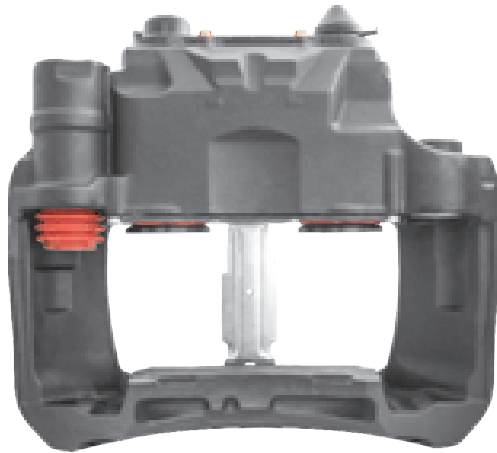

LRT013173RC KNORR-BREMSE SN6

CROSS REFERENCE		VEHICLE APPLICATION	SERVICE KITS
KB	K013173	370MM DISC	- LRT004679
	K014938	BRAKE PAD SET	
	K019014	WVA29095 / WVA29306	
	K001546	ADDITIONAL INFO	
	K014936		
SN6517	COMPLETE UNIT		
BPW	0536270600 0536270603	+ = LRT6517SN