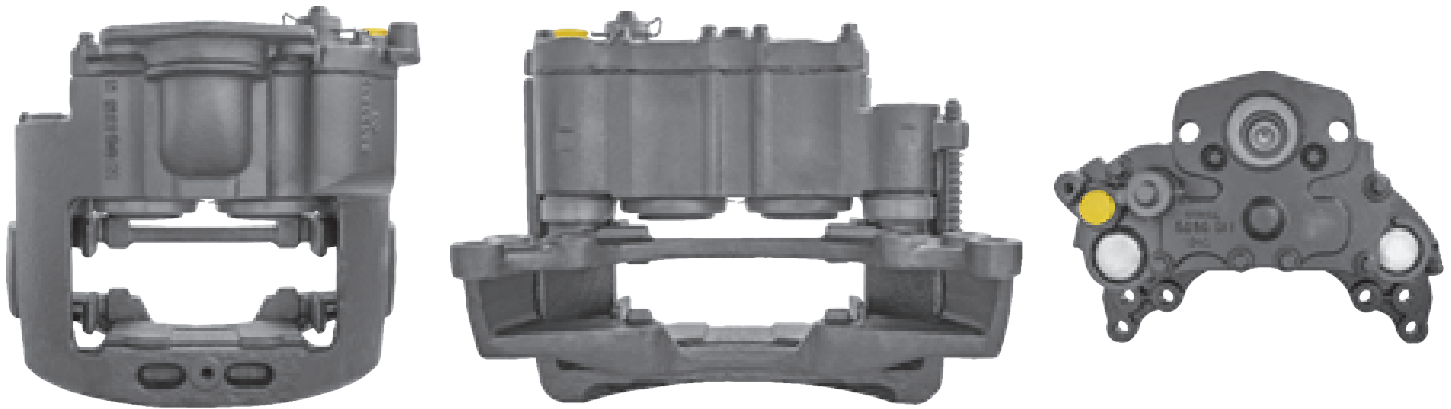

LRT552 MERITOR B-DUCO

CROSS REFERENCE	VEHICLE APPLICATION	SERVICE KITS
MERITOR LRG552	FL SERIES	- LRT68323063
VOLVO 20400319 20401778	BRAKE PAD SET WVA29136	
	ADDITIONAL INFO