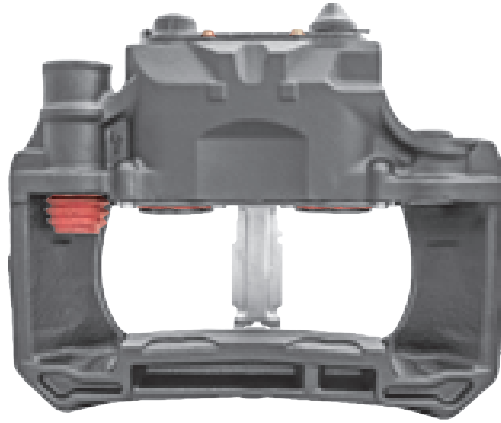

LRT003807RC KNORR-BREMSE SN7

CROSS REFERENCE		VEHICLE APPLICATION	SERVICE KITS
KB	K003807	TRUCK / COACH SERIES	- LRT011479
	K002445	BRAKE PAD SET	
	K006431	WVA29202 / WVA29108	
	SN7177	ADDITIONAL INFO	
DAF	1627245		
	1658011	COMPLETE UNIT	
		+ = LRT7177SN