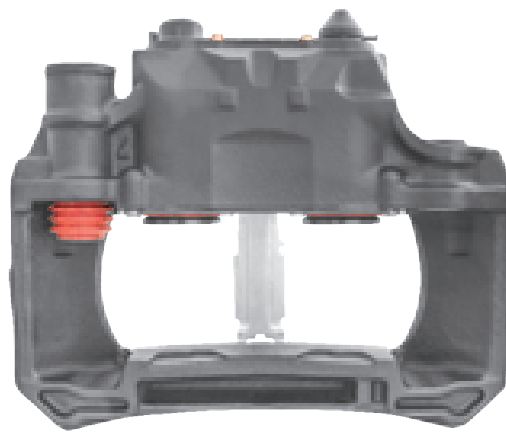

LRT003797RC KNORR-BREMSE SN7

CROSS REFERENCE	VEHICLE APPLICATION	SERVICE KITS
KB K003797 K000503 SB7917 SN7200RC	ECM / ECS / ECT / ECX SERIES	- LRT001278
ERF 35404210822	BRAKE PAD SET WVA29202 / WVA29108	
	ADDITIONAL INFO -12°	
	COMPLETE UNIT + = LRT79175B