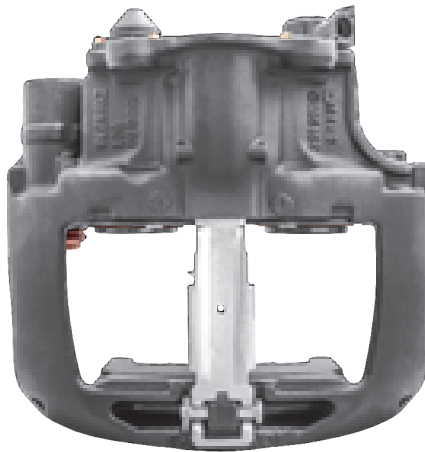

LRT002108RC KNORR-BREMSE SN6

CROSS REFERENCE		VEHICLE APPLICATION	SERVICE KITS
KB	K002108	TRUCK SERIES	- LRT002314
	K003790	BRAKE PAD SET	
	SN6561	WVA29095 / WVA29306	
IVECO	504079034	ADDITIONAL INFO	
		COMPLETE UNIT	
		+ = LRT6561SN