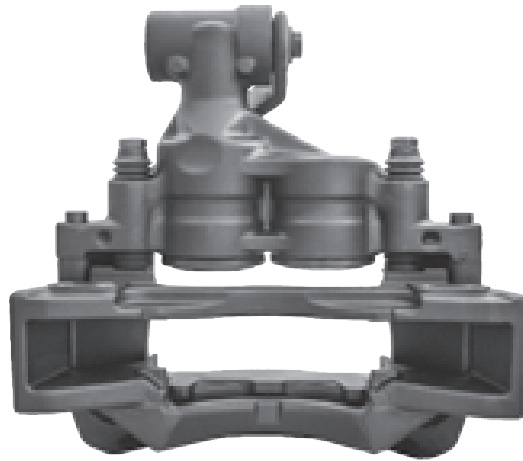

LRT715B BREMBO 68

CROSS REFERENCE	VEHICLE APPLICATION	SERVICE KITS
IVECO 504234182	EUROCARGO SERIES	- LRT566301
	BRAKE PAD SET	
	WVA29067	
	ADDITIONAL INFO