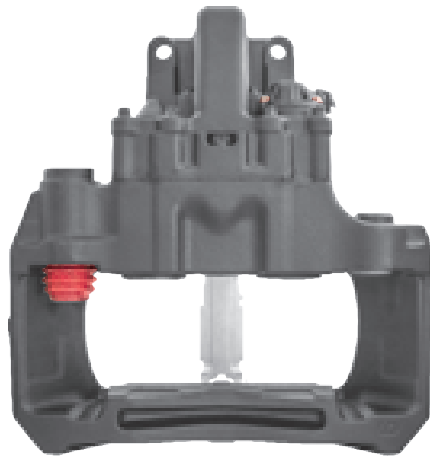

LRT003192RC KNORR-BREMSE SB7 RADIAL

CROSS REFERENCE		VEHICLE APPLICATION	SERVICE KITS
KB	K003192	TRUCK / BUS / COACH SERIES	- LRT001507
	K002968		
	I131985	BRAKE PAD SET	
	I137819	WVA29202 / WVA29108	
	SB7112	ADDITIONAL INFO	
	SB7136		
SB7455RC	COMPLETE UNIT		
SCANIA	1395179		+ = LRT7112SB
	1422036		
	1480809