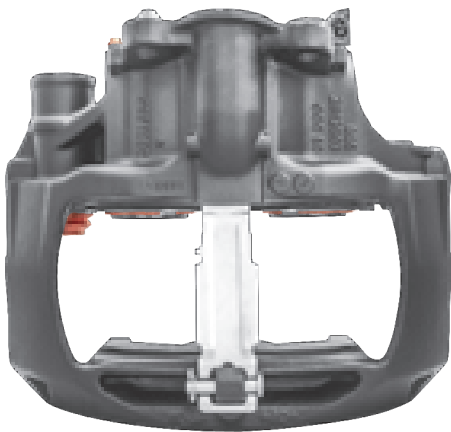

LRT002562RC KNORR-BREMSE SN7

CROSS REFERENCE		VEHICLE APPLICATION	SERVICE KITS
KB	K002562	TRUCK / BUS / COACH SERIES	- LRT001510
	II37398		
	SB7787		
IVECO	41033394	BRAKE PAD SET	
		WVA29202 / WVA29108	
ADDITIONAL INFO			
COMPLETE UNIT			
+ = LRT7787SB