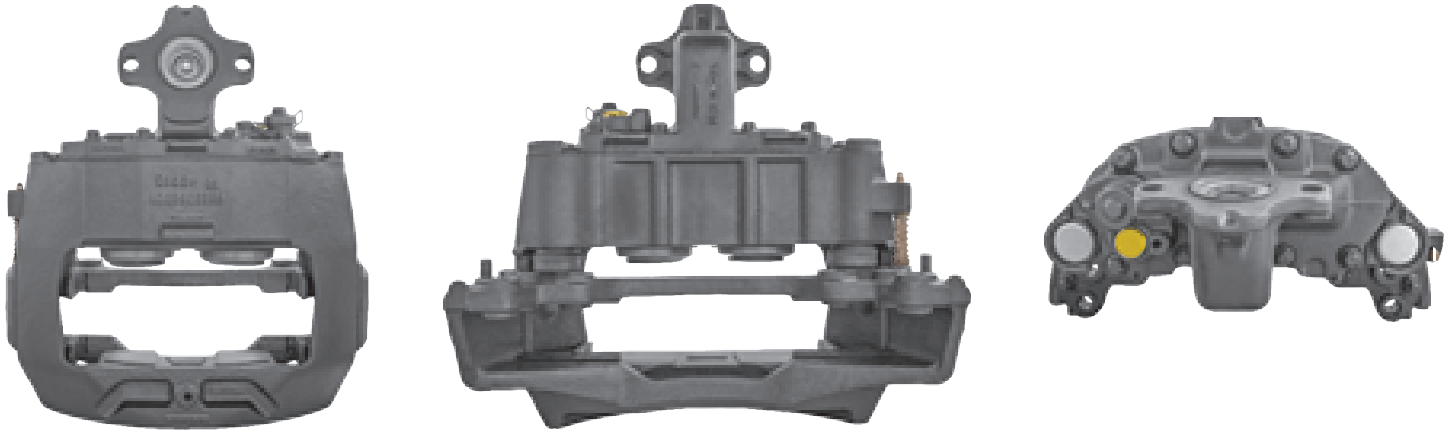

LRT598 MERITOR D-DUCO RADIAL

CROSS REFERENCE		VEHICLE APPLICATION	SERVICE KITS
MERITOR	LRG598	FL / FH / FM SERIES	- LRT68322849
VOLVO	20424070	BRAKE PAD SET	
	2078333	WVA29125	
	20390666	ADDITIONAL INFO	
	20401057		
	20401812		
	20783331		
	21120755		
	85003245