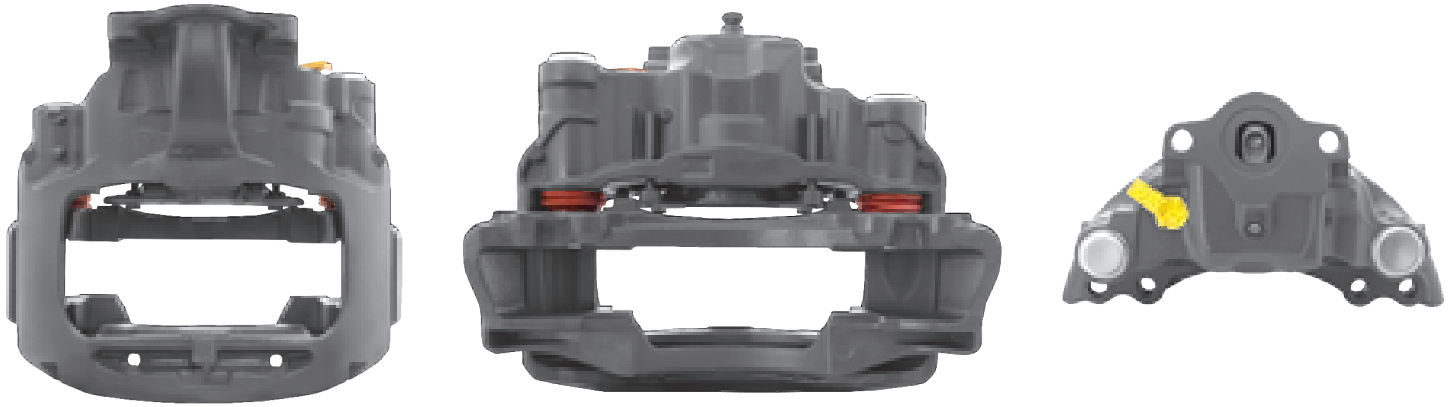

LRT191885 HALDEX MODUL T SBS1918-HO

CROSS REFERENCE		VEHICLE APPLICATION	SERVICE KITS
SAF	3080008500	370MM DISC	- LRT95276
HALDEX 96304C 95274		BRAKE PAD SET	
		3057001400	
ADDITIONAL INFO