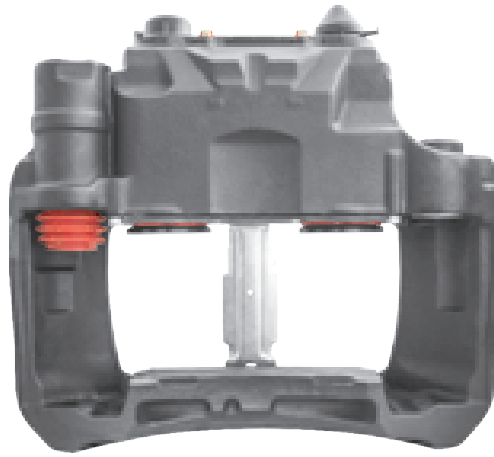

LRT013173RC KNORR-BREMSE SN6

CROSS REFERENCE		VEHICLE APPLICATION	SERVICE KITS
KB	K013173	370MM DISC	- LRT001105
	K002143	BRAKE PAD SET	
	K001441	WVA29095 / WVA29306	
	SN6555	ADDITIONAL INFO	
	SB6530		
SMB	M20019202	COMPLETE UNIT	
		+ = LRT6555SN