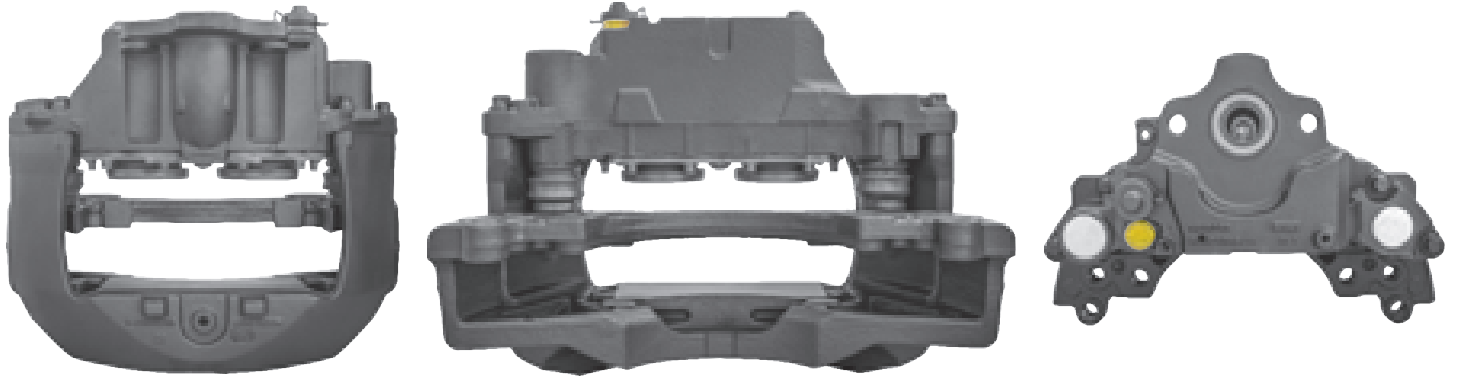

LRT736 MERITOR ELSA225

CROSS REFERENCE			VEHICLE APPLICATION	SERVICE KITS
MERITOR	LRG736		MAGNUM / PREMIUM	- LRT68325303
RENAULT	5001866508	20566777	BRAKE PAD SET	
	7420566571	20566779		
	7420566574	20825061	WVA29174	
	7420566576	20825063	ADDITIONAL INFO	
	7420566578	20825065		
	7420576069	20922675		
	7420576257	20922677