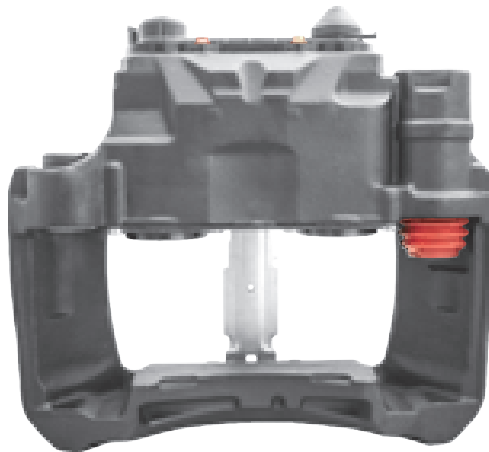

LRT013174RC KNORR-BREMSE SN6

CROSS REFERENCE	VEHICLE APPLICATION	SERVICE KITS
KB K013174 SN6547 SN6580RC	370MM DISC	- LRT000690
	BRAKE PAD SET	
	WVA29095 / WVA29306	
	ADDITIONAL INFO	
	COMPLETE UNIT	
	+ = LRT6547SN