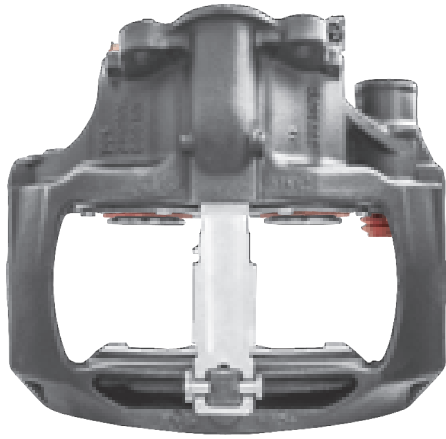

LRT002561RC KNORR-BREMSE SN7

CROSS REFERENCE		VEHICLE APPLICATION	SERVICE KITS
KB	K002561	TRUCK / BUS / COACH SERIES	- LRT001510
	II37399		
	SB7797		
IVECO	41033395	BRAKE PAD SET	
		WVA29202 / WVA29108	
ADDITIONAL INFO			
COMPLETE UNIT			
+ = LRT7797SB