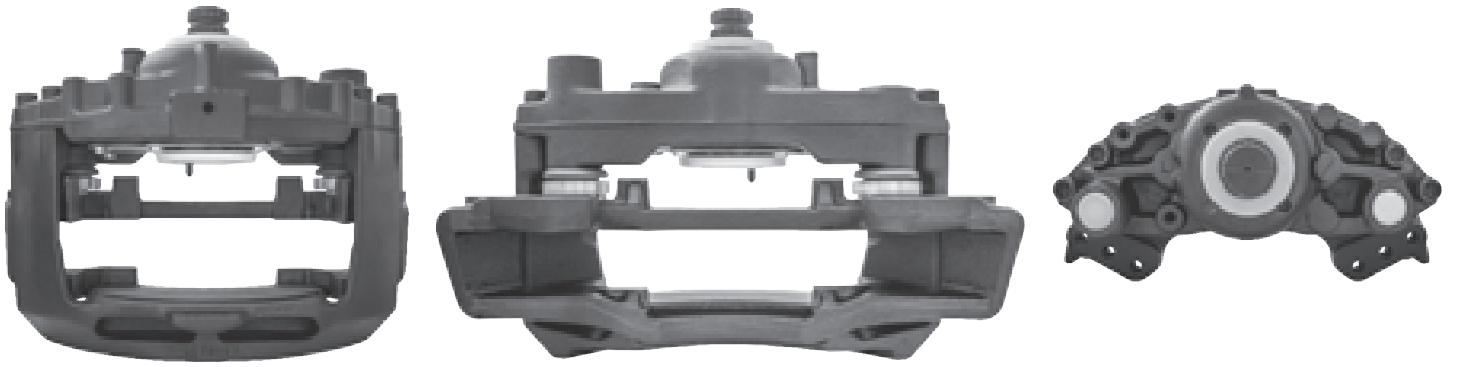

LRT532 MERITOR D3

CROSS REFERENCE		VEHICLE APPLICATION	SERVICE KITS
MERITOR	LRG532	TRUCK / BUS / COACH SERIES	- LRT68320717
MB	A0014203901	BRAKE PAD SET	
	A3564202501	WVA29083	
		ADDITIONAL INFO	
		26