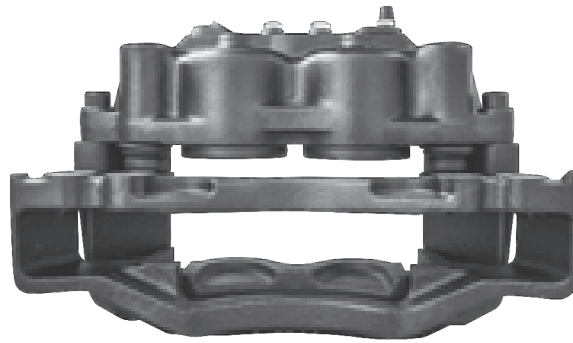

LRT507G GIRLING 60

CROSS REFERENCE		VEHICLE APPLICATION	SERVICE KITS
MERITOR	LRG507	EUROCARGO SERIES	- LRT68320760-16
		BRAKE PAD SET	
		WVA29065	
		ADDITIONAL INFO	
IVECO 4830627 98493241		60