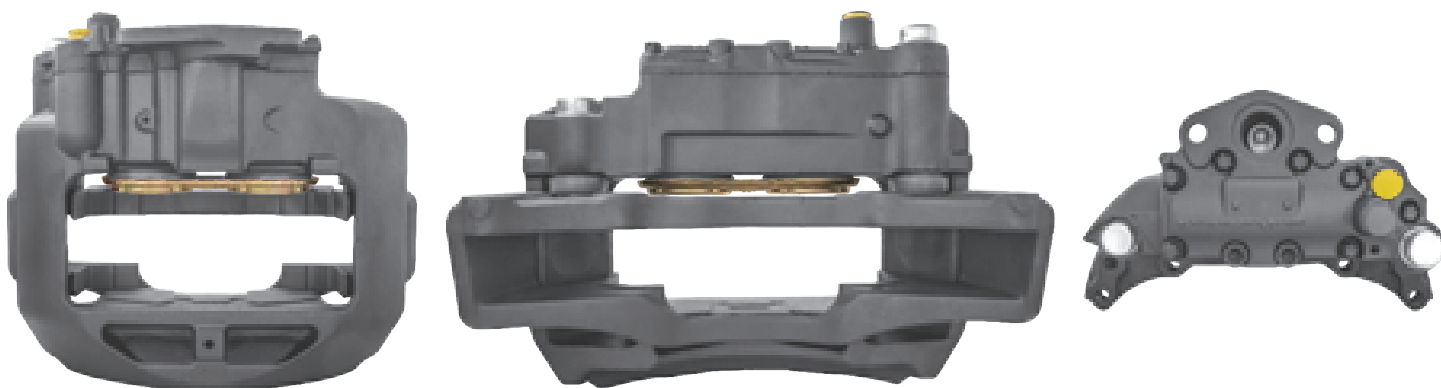

LRT588 MERITOR ELSA1

CROSS REFERENCE		VEHICLE APPLICATION	SERVICE KITS
MERITOR	LRG588	TGA	- LRT68321617
MAN	81508046041	BRAKE PAD SET	
	81508046043	WVA29113 / WVA29114	
	81508046079	ADDITIONAL INFO	
	81508046191		
81508046291