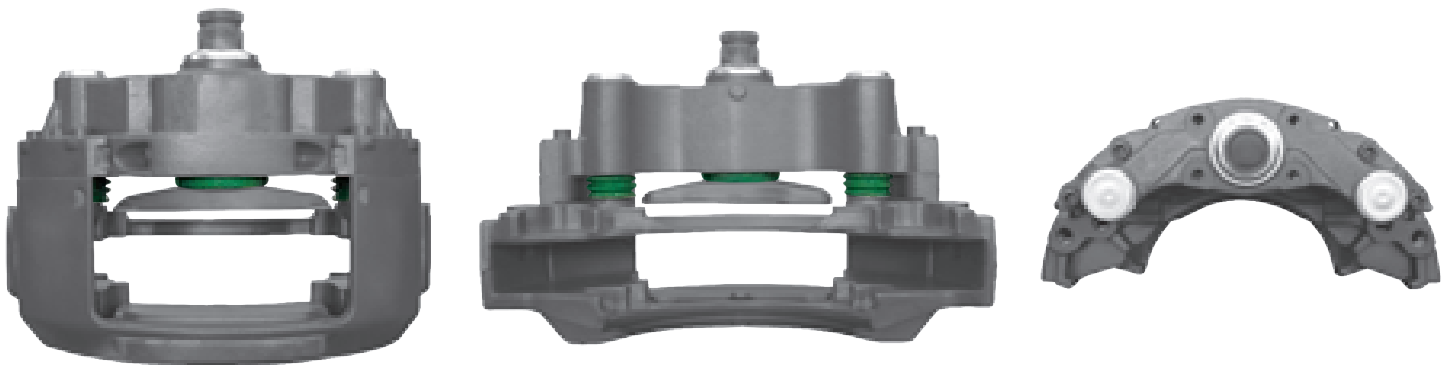

LRT130002 PERROT V-G1300

CROSS REFERENCE		ADDITIONAL INFO	SERVICE KITS
WABCO	40130002		- LRT141714
	40130004		
	40130008		
	40130010		
	40130012		
MB	A4054200201