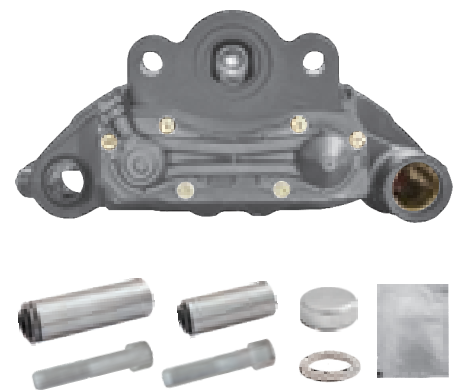

LRT003782RC KNORR-BREMSE SN7

CROSS REFERENCE			VEHICLE APPLICATION	SERVICE KITS
KB	K003782	SB7801	430MM DISC	- LRT000026
	K00476	SN7067	BRAKE PAD SET	
	K000091	SN7101	WVA29202 / WVA29108	
	K001038	SN7195	ADDITIONAL INFO	
	I137808	Z0011491		
			COMPLETE UNIT	
SAF	3080001122		+ = LRT7067SN	
	3080002720			
	4080001100