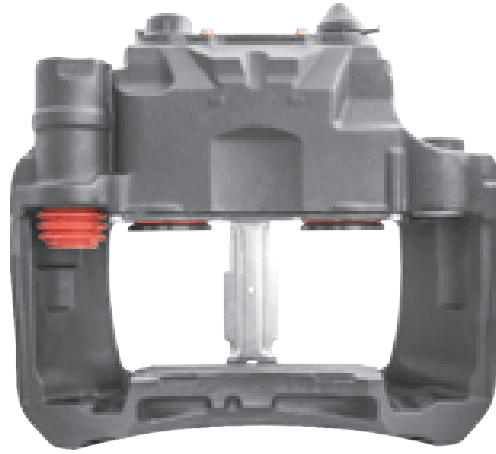

LRT013173RC KNORR-BREMSE SN6

CROSS REFERENCE		VEHICLE APPLICATION	SERVICE KITS
KB	K013173	ECM / ECS / ECT / ECX SERIES	- LRT002979
	K003779		
	SN6573	BRAKE PAD SET	
	SB6518	WVA29095 / WVA29306	
II37226	ADDITIONAL INFO		
ERF	11508046092	+5°	
		COMPLETE UNIT	
		+ = LRT6518SB