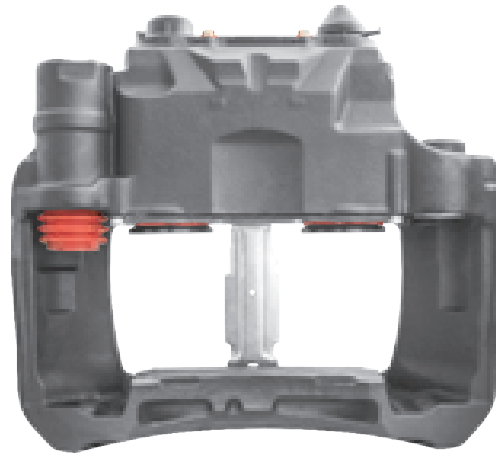

LRT013173RC KNORR-BREMSE SN6

CROSS REFERENCE		VEHICLE APPLICATION	SERVICE KITS
KB	K013173	370MM DISC	- LRT015378
	K012346	BRAKE PAD SET	
	SN6602	WVA29095 / WVA29306	
SAF	3080006220	ADDITIONAL INFO	
		COMPLETE UNIT	
		+ = LRT6602SN