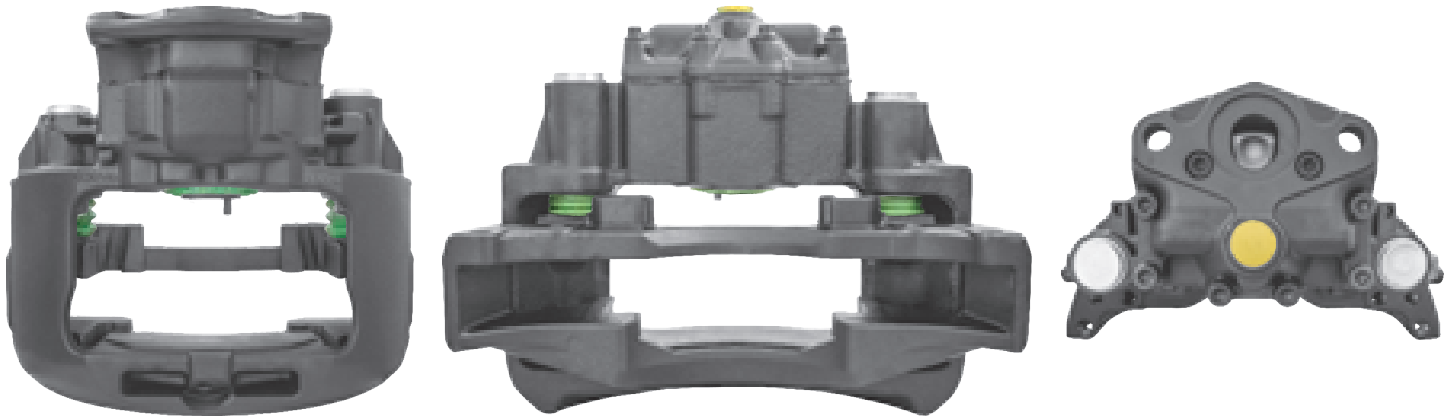

LRT175050 WABCO PAN17

CROSS REFERENCE			VEHICLE APPLICATION	SERVICE KITS
WABCO	40175050	40175052	L / M SERIES	- LRT14174176WPL
	40175026	40175028	BRAKE PAD SET	
	40175081		WVA29088	
MAN	81508049088		ADDITIONAL INFO	
	81508049070			
	81508046070			
	81508046354			
	81508046090			
	81508046072