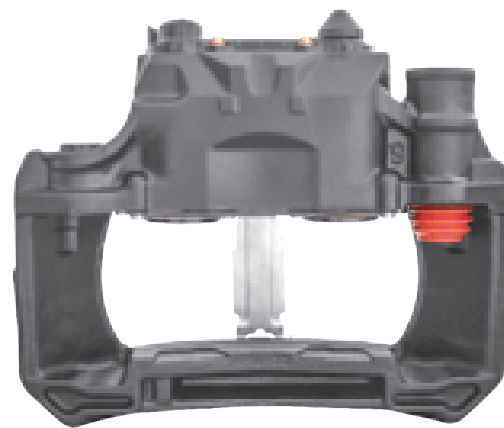

LRT003782RC KNORR-BREMSE SN7

CROSS REFERENCE	VEHICLE APPLICATION	SERVICE KITS
KB K003782 K000445 SB7724	430MM DISC	- LRT000026
MB A9424202901	BRAKE PAD SET WVA29202 / WVA29108	
	ADDITIONAL INFO 	
	COMPLETE UNIT + = LRT77245B