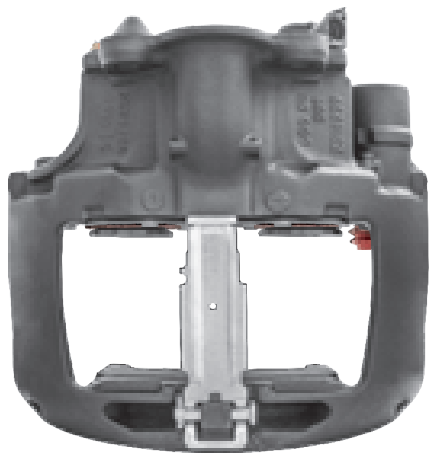

LRT013173RC KNORR-BREMSE SN6

CROSS REFERENCE		VEHICLE APPLICATION	SERVICE KITS
KB	K013173	370MM DISC	- LRT004679
	K014938	BRAKE PAD SET	
	K019014	WVA29095 / WVA29306	
	K001546	ADDITIONAL INFO	
	K014936		
SN6517	COMPLETE UNIT		
BPW	0536270600 0536270603	+ = LRT6517SN