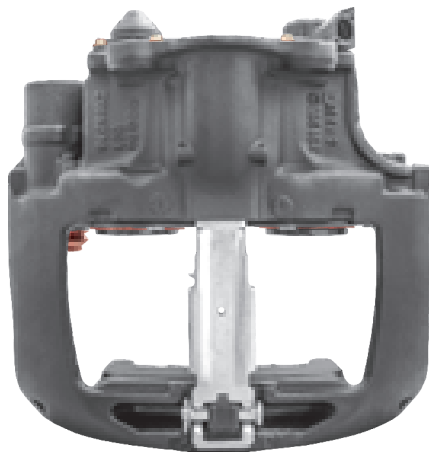

LRT013174RC KNORR-BREMSE SN6

CROSS REFERENCE		VEHICLE APPLICATION	SERVICE KITS
KB	K013174	370MM DISC	- LRT004679
	K014935	BRAKE PAD SET	
	K019013	WVA29095 / WVA29306	
	K001545	ADDITIONAL INFO	
	K014937		
SN6507	COMPLETE UNIT		
BPW	0536270610 0536270613	+ = LRT6507SN