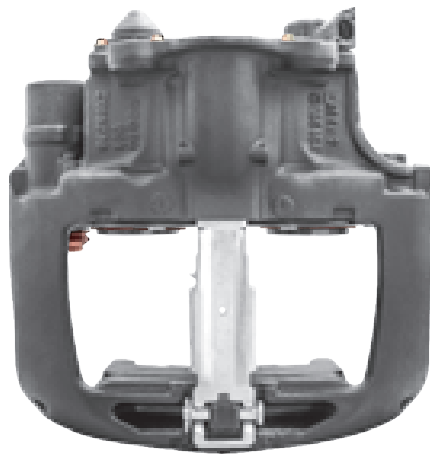

LRT013174RC KNORR-BREMSE SN6

CROSS REFERENCE		VEHICLE APPLICATION	SERVICE KITS
KB	K013174	370MM DISC	- LRT015378
	K012345	BRAKE PAD SET	
	SN6592	WVA29095 / WVA29306	
SAF	3080006120	ADDITIONAL INFO	
		COMPLETE UNIT	
		+ = LRT6592SN