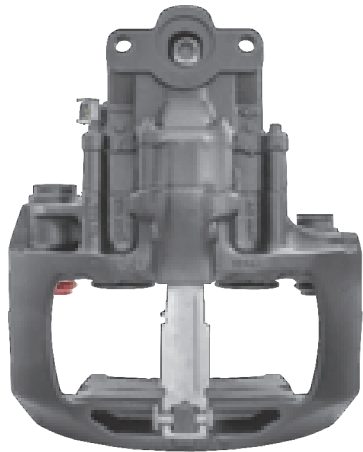

LRT040946K50RC KNORR-BREMSE SB7 RADIAL

CROSS REFERENCE		VEHICLE APPLICATION	SERVICE KITS
KB	K040946K50	TRUCK / BUS / COACH SERIES	- LRT010765
	K001589SC	BRAKE PAD SET	
	K009897	WVA29202 / WVA29108	
	K010810	ADDITIONAL INFO	
	K031440		
	SB7202	COMPLETE UNIT	
SCANIA	1731228		
	1756394		
	1903435		
		+ = LRT7202K50SB