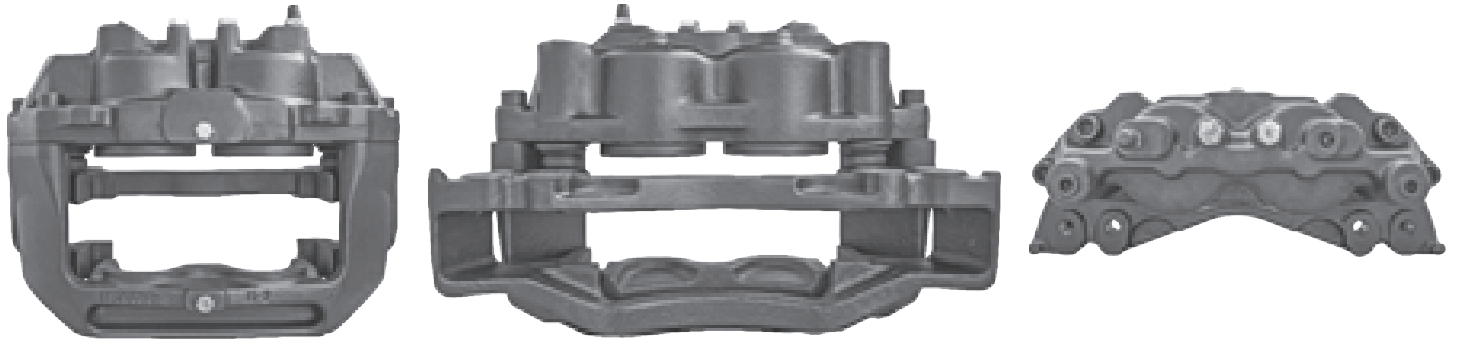

LRT510 GIRLING 60

CROSS REFERENCE	VEHICLE APPLICATION	SERVICE KITS
MERITOR LRG510	VARIO SERIES	- LRT68320760-16
MB A0024206120 6694204401 6694203001 6694204801 6694206001	BRAKE PAD SET	
	WVA29835	
	ADDITIONAL INFO	
	60