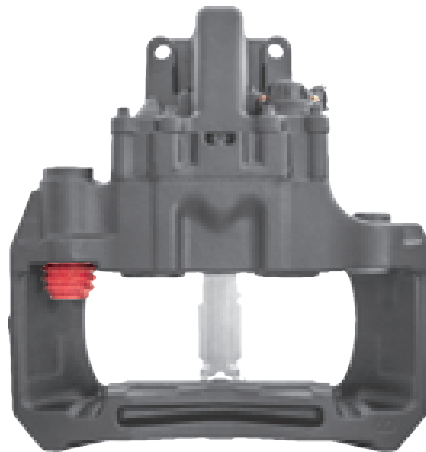

LRT010809RC KNORR-BREMSE SB7 RADIAL

CROSS REFERENCE		VEHICLE APPLICATION	SERVICE KITS
KB	K010809	TRUCK / BUS / COACH SERIES	- LRT010765
	K040945K50		
	K031441	BRAKE PAD SET	
	SB7212RC SB7426	WVA29202 / WVA29108	
SCANIA	1731228	ADDITIONAL INFO	
	1756394		
	1903436	COMPLETE UNIT	
		+ = LRT7212SB