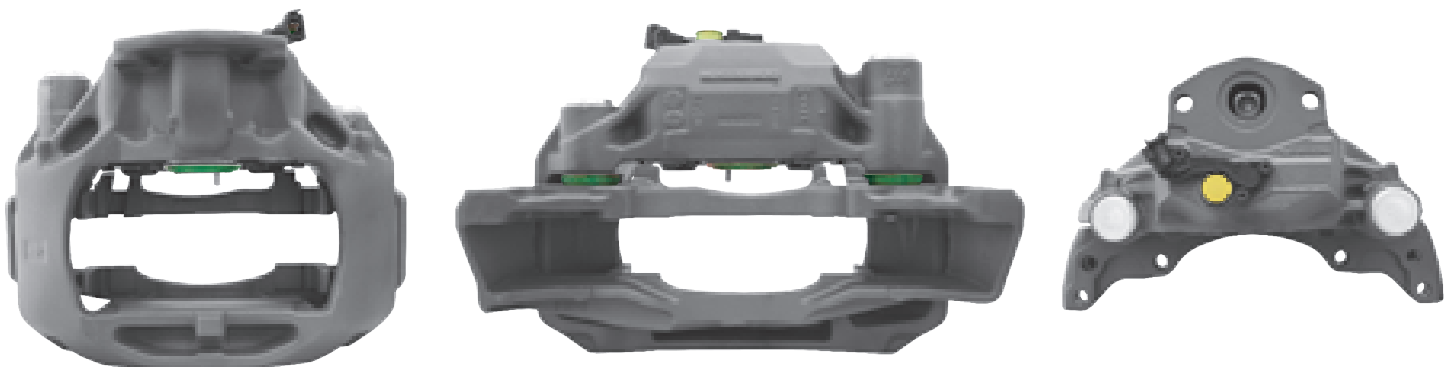

LRT3220740 WABCO MAXX-22

CROSS REFERENCE	VEHICLE APPLICATION	SERVICE KITS
WABCO 6403220740	ACTROS	- LRT915743
MB A0054201483 A9604201301	BRAKE PAD SET	
	WVA29315	
	ADDITIONAL INFO