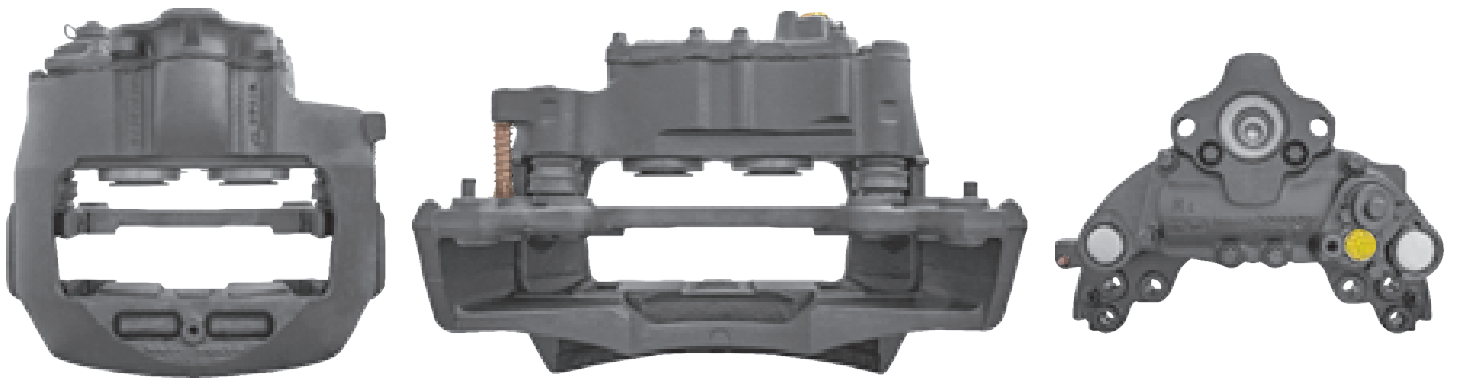

LRT537 MERITOR D-DUCO

CROSS REFERENCE	VEHICLE APPLICATION	SERVICE KITS
MERITOR LRG537	430MM DISC	- LRT68322849
TT MXC9306018	BRAKE PAD SET	
	WVA29125	
	ADDITIONAL INFO