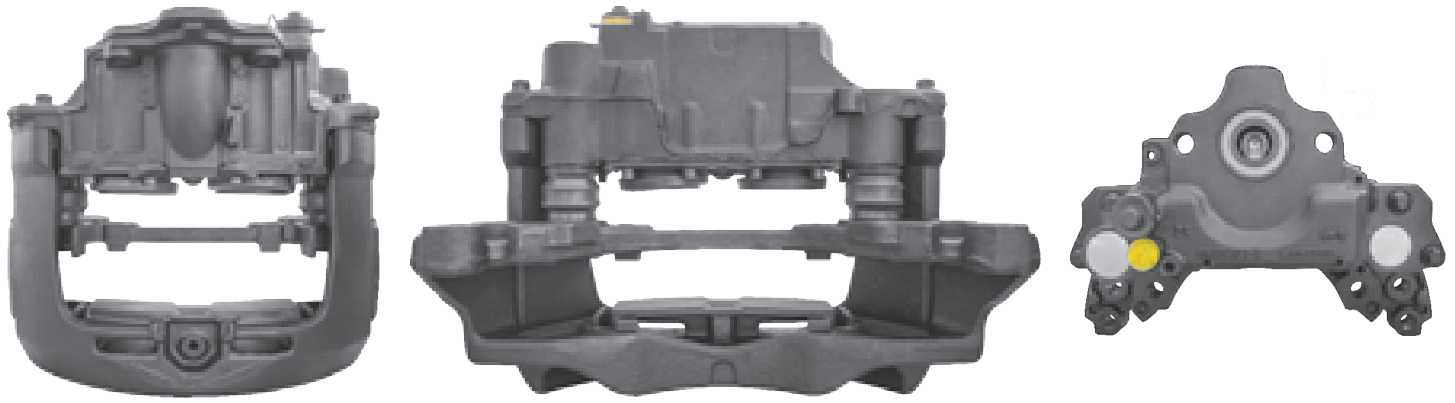

LRT738 MERITOR ELSA225

CROSS REFERENCE	VEHICLE APPLICATION	SERVICE KITS
MERITOR LRG738	PREMIUM	- LRT68325306
RENAULT 7420566584 7420566588	BRAKE PAD SET	
	WVA29173	
	ADDITIONAL INFO