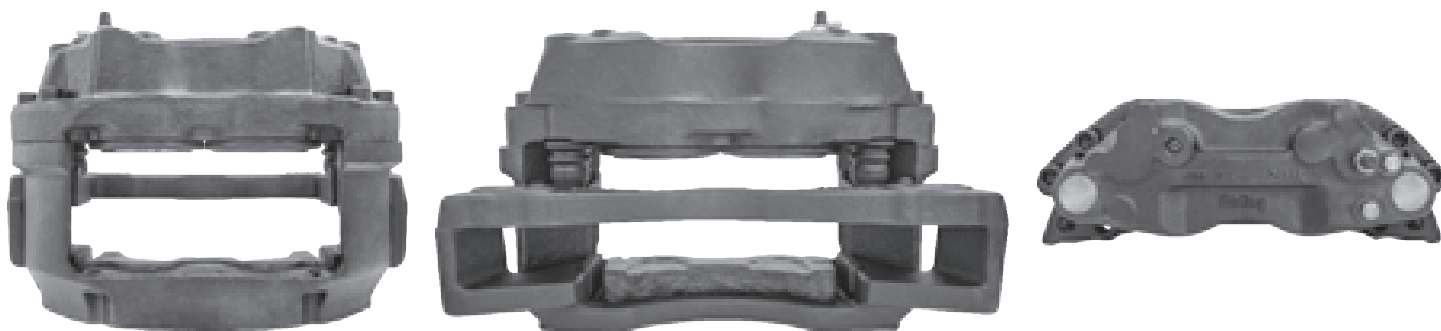

LRT519 GIRLING 68

CROSS REFERENCE	VEHICLE APPLICATION	SERVICE KITS
MERITOR LRG519	MIDLINER	- LRT68320195
RENAULT 5010098110	BRAKE PAD SET	
	WVA29067 / WVA29302	
	ADDITIONAL INFO	
	68