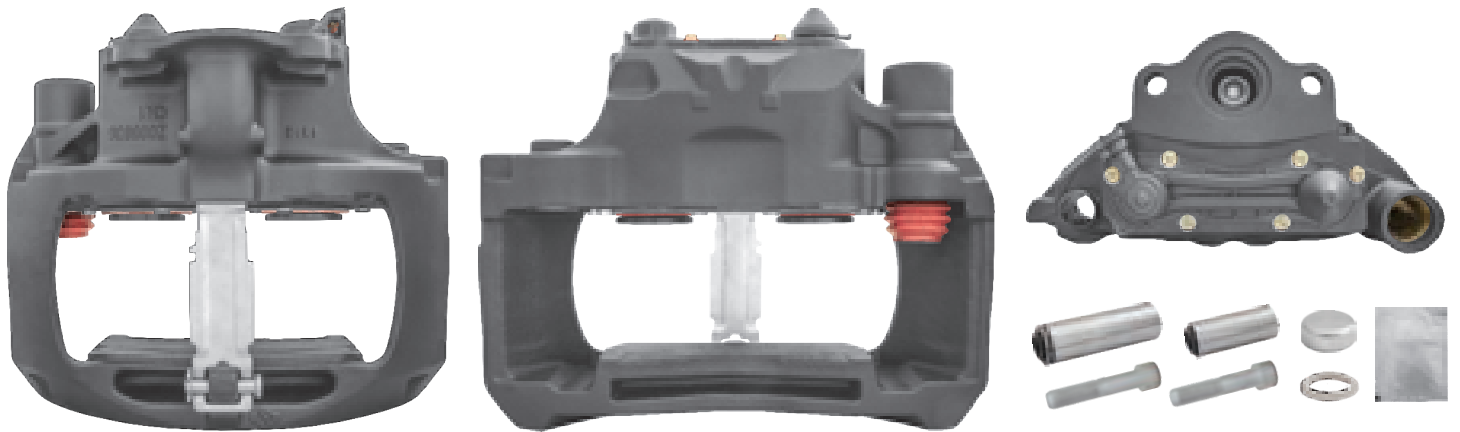

LRT003816RC KNORR-BREMSE SN7

CROSS REFERENCE		VEHICLE APPLICATION	SERVICE KITS
KB	K003816	TGA / TGM / TGS / TGX SERIES	- LRT001278
	K001312	BRAKE PAD SET	
	SN7125	WVA29202 / WVA29108	
	SN7219RC		
MAN	81508046409	ADDITIONAL INFO	
	81508046509		
	81508046439	COMPLETE UNIT	
	81508046513	+ = LRT7125SN