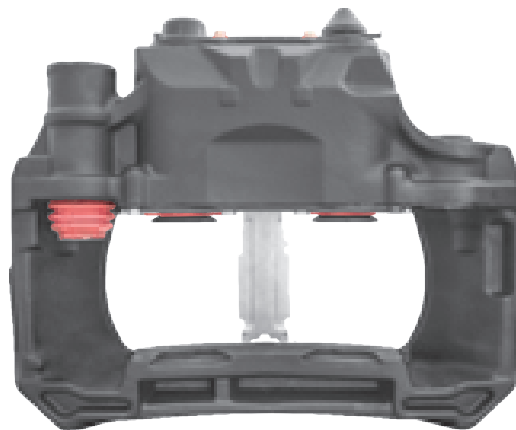

LRT023279RC KNORR-BREMSE SM7

CROSS REFERENCE	VEHICLE APPLICATION	SERVICE KITS
KB K023279 K052393K50 K023367 SM7013 SM7017	MP3 / MP4 SERIES	- LRT046498K50
	BRAKE PAD SET	
	WVA29246	
	ADDITIONAL INFO	
MB A9444208001 A9444208901		
	COMPLETE UNIT	
	+ = LRT7013SM