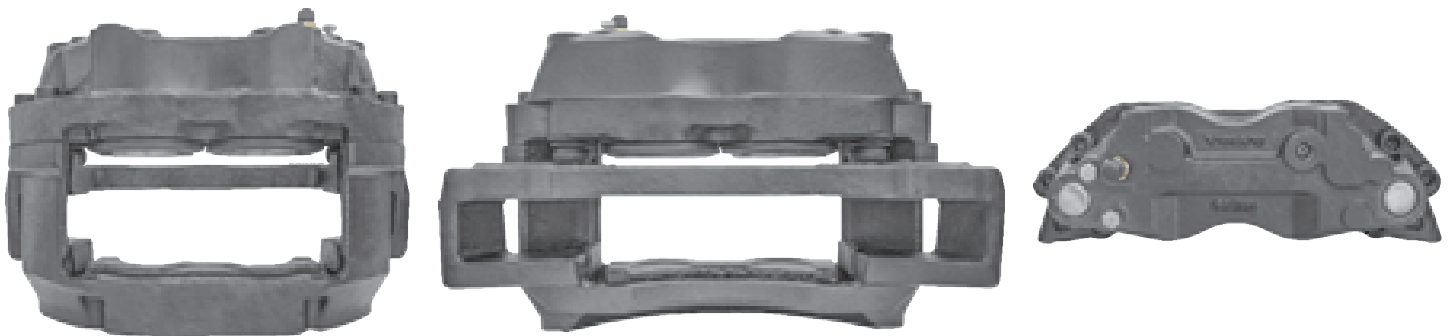

LRT503 GIRLING 58

CROSS REFERENCE	VEHICLE APPLICATION	SERVICE KITS
MERITOR LRG503	FL SERIES	- LRT68320195
VOLVO 6799240	BRAKE PAD SET	
	WVA29302	
	ADDITIONAL INFO	
	58