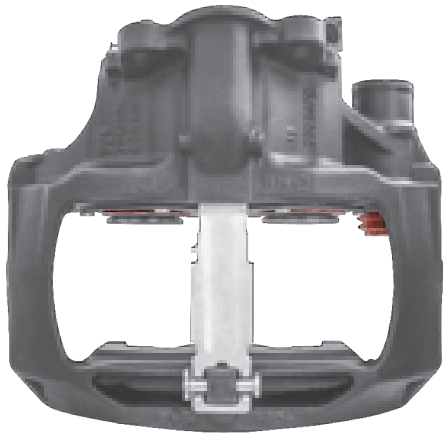

LRT003781RC KNORR-BREMSE SN7

CROSS REFERENCE	VEHICLE APPLICATION	SERVICE KITS
KB K003781 K001141 K000139 K000551 K000527 K002119 SB7911 SN7116	430MM DISC	- LRT001531
	BRAKE PAD SET	
	WVA29202 / WVA29108	
	ADDITIONAL INFO	
COMPLETE UNIT