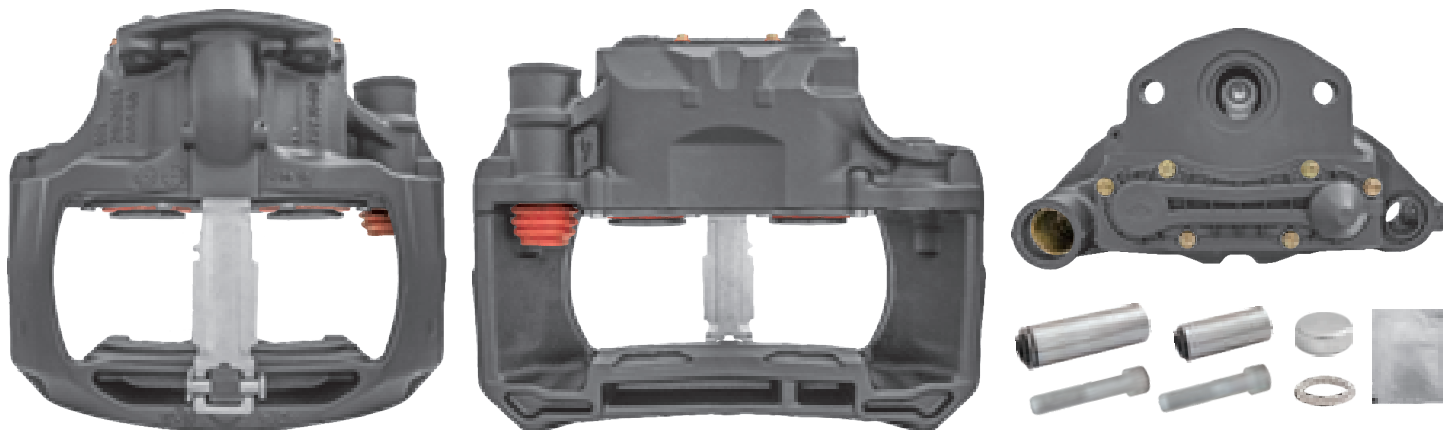

LRT003783RC KNORR-BREMSE SN7

CROSS REFERENCE		VEHICLE APPLICATION	SERVICE KITS
KB	K003783	430MM DISC	- LRT004680
	K003785	BRAKE PAD SET	
	K002247	WVA29202 / WVA29108	
	SN7174	ADDITIONAL INFO	
BPW	0536270640	ADDITIONAL INFO	
		COMPLETE UNIT	
		+ = LRT7174SN