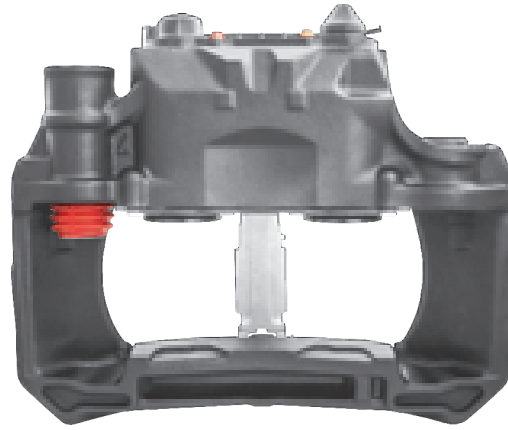

LRT013160RC KNORR-BREMSE SN7

CROSS REFERENCE		VEHICLE APPLICATION	SERVICE KITS
KB	K013160	TRUCK / BUS / COACH SERIES	- LRT001510
	SN7052	BRAKE PAD SET	
	K007768	WVA29202 / WVA29108	
	Z0017262	ADDITIONAL INFO	
	K016830		
	K019137		COMPLETE UNIT
IVECO	41285007	+ = LRT7052SN	
	41285186