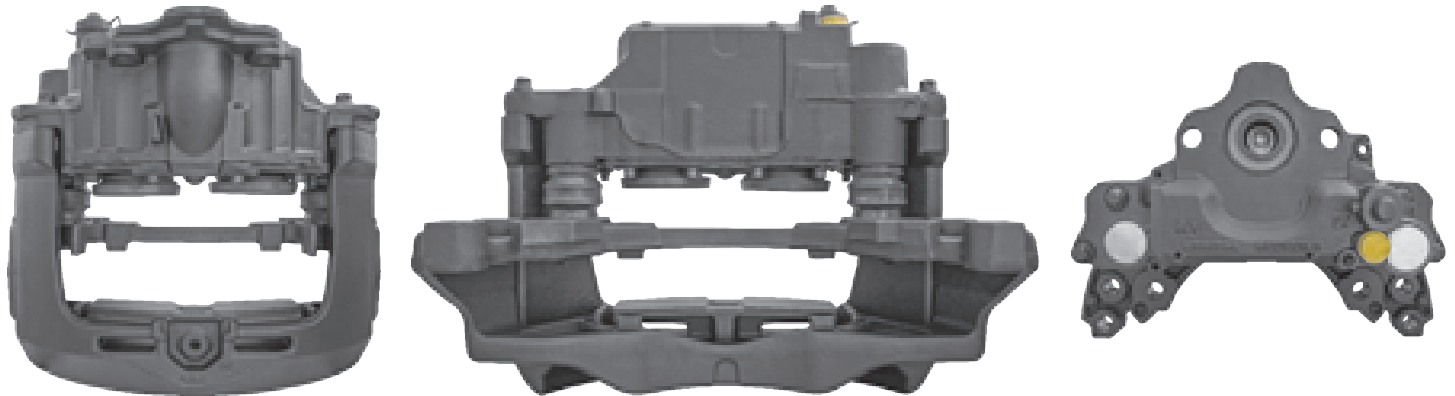

LRT739 MERITOR ELSA225

CROSS REFERENCE	VEHICLE APPLICATION	SERVICE KITS
MERITOR LRG739	PREMIUM	- LRT68325306
RENAULT 7420566585 7420566589 20566787 20566789	BRAKE PAD SET	
	WVA29173	
	ADDITIONAL INFO