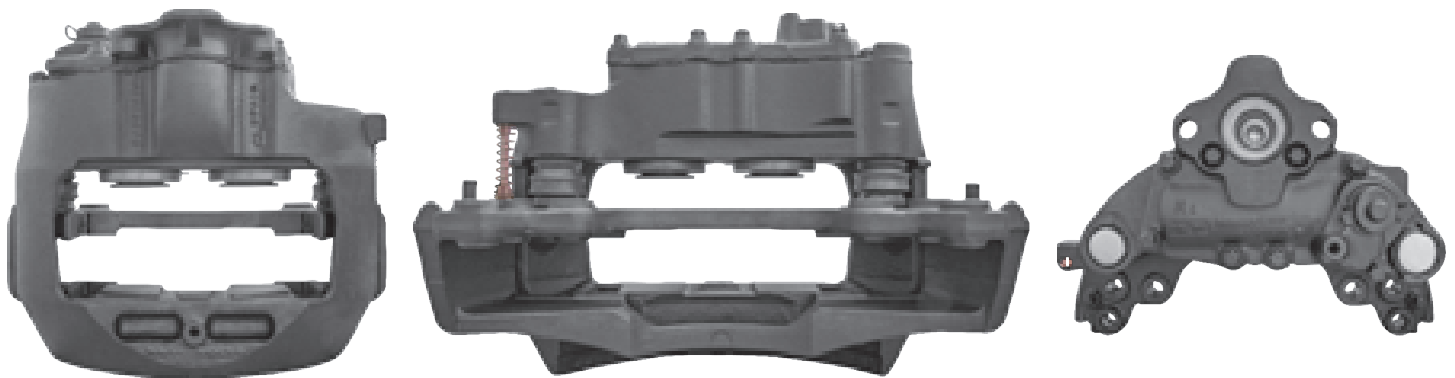

LRT579 MERITOR D-DUCO

CROSS REFERENCE	VEHICLE APPLICATION	SERVICE KITS
MERITOR LRG579	430MM DISC	- LRT68322849-18
TT MXC9306002	BRAKE PAD SET	
	WVA29125	
	ADDITIONAL INFO