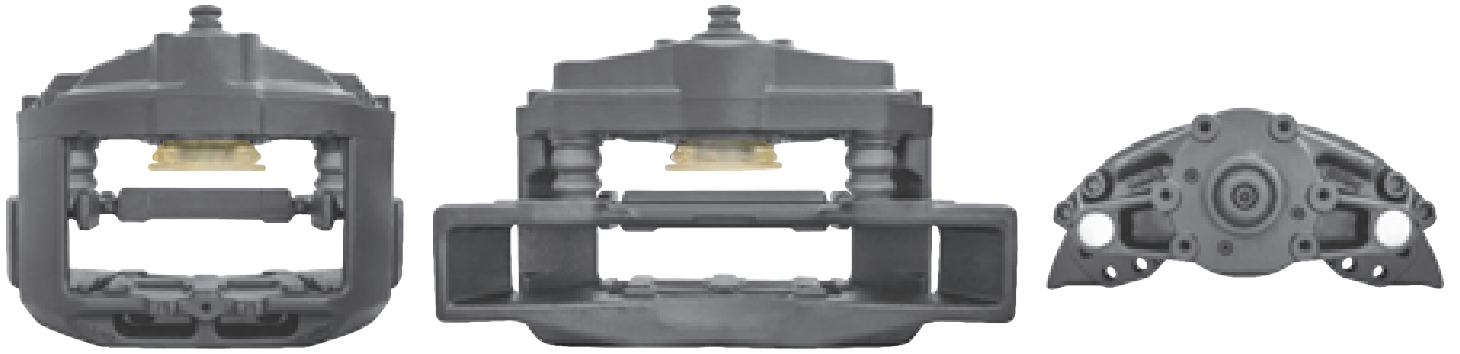

LRT522 MERITOR D2

CROSS REFERENCE	VEHICLE APPLICATION	SERVICE KITS
MERITOR LRG522	MAJOR	- LRT68320141
RENAULT 5010216587	BRAKE PAD SET	
	WVA29043	
	ADDITIONAL INFO