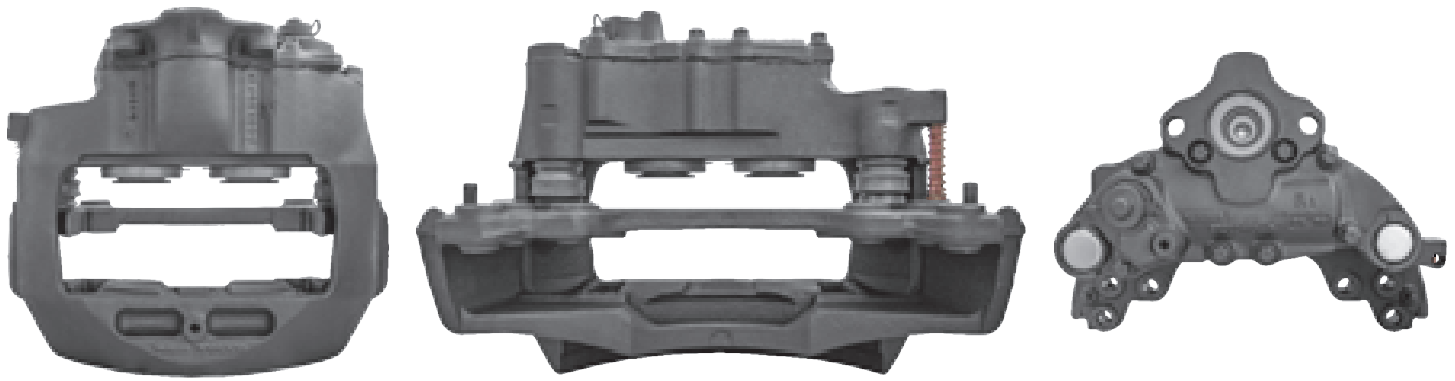

LRT578 MERITOR D-DUCO

CROSS REFERENCE	VEHICLE APPLICATION	SERVICE KITS
MERITOR LRG578	430MM DISC	- LRT68322849-18
TT MXC9306001	BRAKE PAD SET	
	WVA29125	
	ADDITIONAL INFO