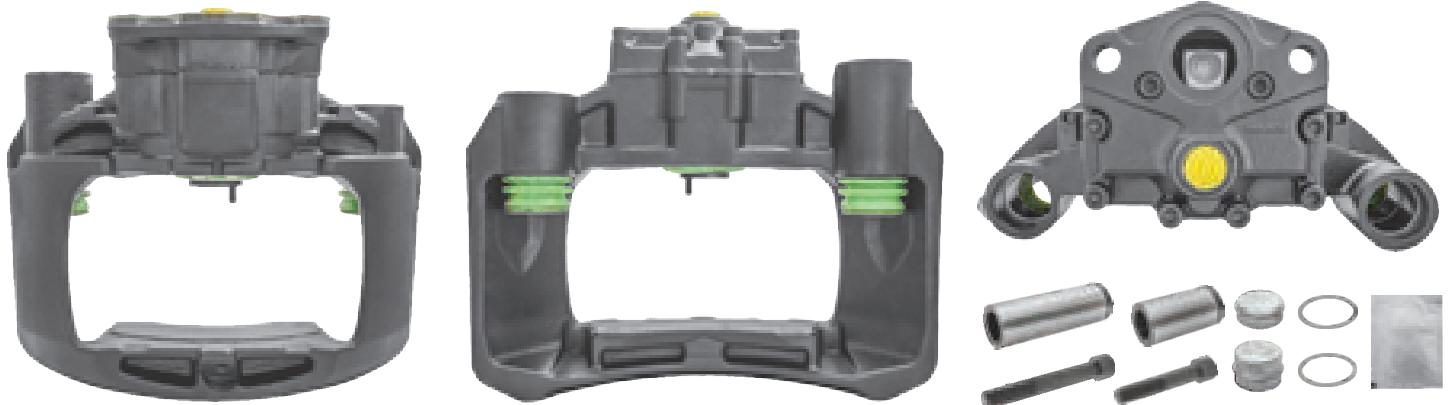

LRT195038RC WABCO PAN19-1

CROSS REFERENCE	VEHICLE APPLICATION	SERVICE KITS
WABCO 40195038 40195018 40195002 40195036	370MM DISC	- LRT14174175WPL
	BRAKE PAD SET	
	WVA29126	
	ADDITIONAL INFO	
	COMPLETE UNIT	
SAF 3080003220 3080001801 3080003420 3080003200	+ = LRT195038