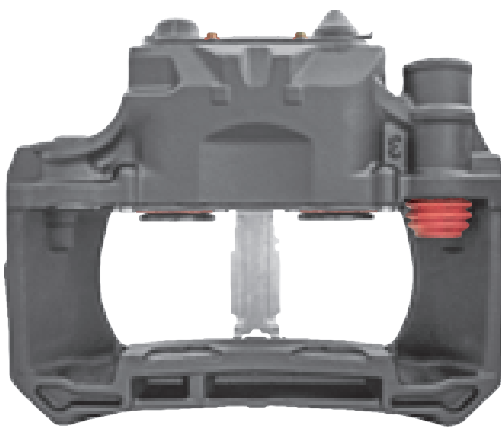

LRT003808RC KNORR-BREMSE SN7

CROSS REFERENCE		VEHICLE APPLICATION	SERVICE KITS
KB	K003808	TRUCK / COACH SERIES	- LRT011479
	K002444	BRAKE PAD SET	
	K006430	WVA29202 / WVA29108	
	SN7167	ADDITIONAL INFO	
DAF	1627244		
	1658010	COMPLETE UNIT	
		+ = LRT7167SN