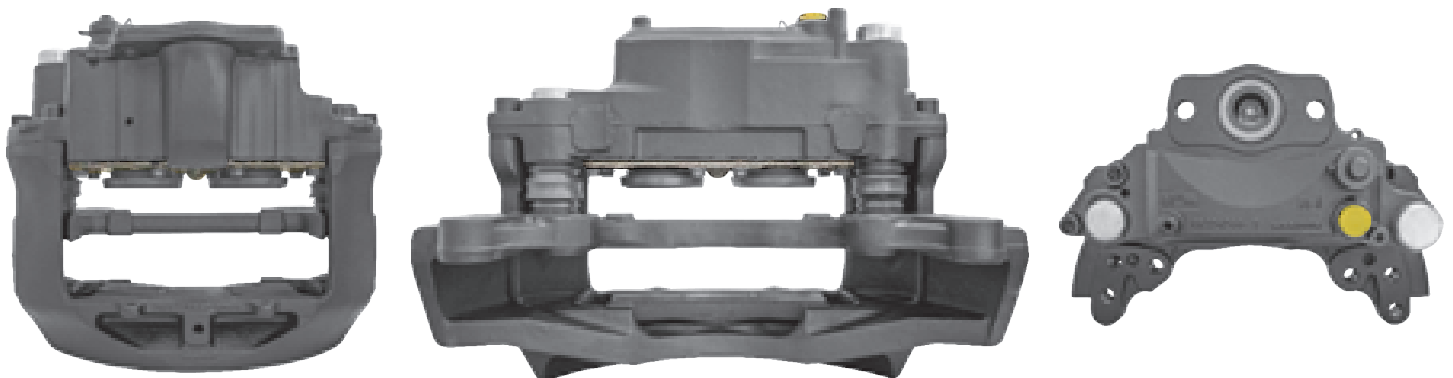

LRT647 MERITOR ELSA2

CROSS REFERENCE		VEHICLE APPLICATION	SERVICE KITS
MERITOR	LRG647 LRG583	PREMIUM	- LRT68324199-18WPL
		BRAKE PAD SET	
RENAULT	5001858407 5010525484 5010525486 5010525494 5010525496	WVA29131	
		ADDITIONAL INFO