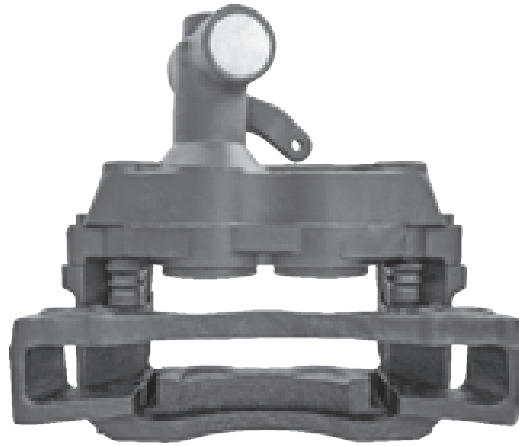

LRT608 GIRLING 58

CROSS REFERENCE	VEHICLE APPLICATION	SERVICE KITS
MERITOR LRG608	FL SERIES	- LRT68320195
VOLVO 3091725	BRAKE PAD SET	
	WVA29302	
	ADDITIONAL INFO	
	+ 58