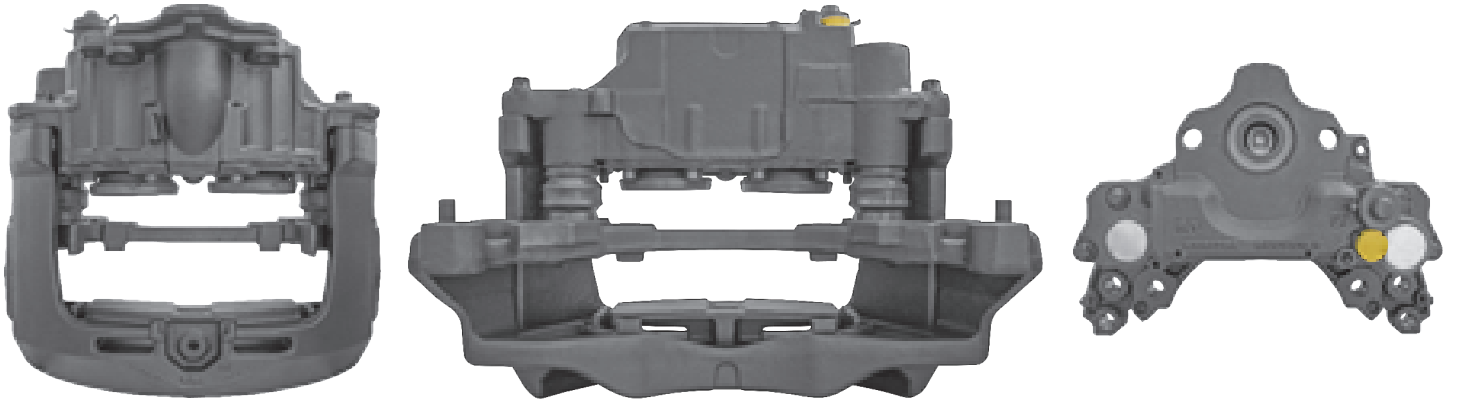

LRT730 MERITOR ELSA225

CROSS REFERENCE		VEHICLE APPLICATION	SERVICE KITS
MERITOR	LRG730	FE / FH / FM SERIES	- LRT68325306
VOLVO	20498844 20527038	BRAKE PAD SET	
		WVA29173	
		ADDITIONAL INFO