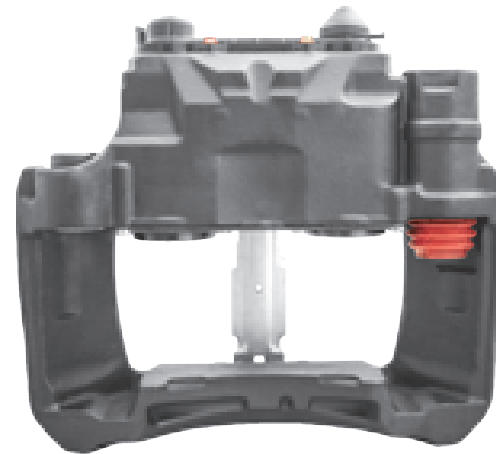

LRT013174RC KNORR-BREMSE SN6

CROSS REFERENCE		VEHICLE APPLICATION	SERVICE KITS
KB	K013174	370MM DISC	- LRT015378
	K012345	BRAKE PAD SET	
	SN6592	WVA29095 / WVA29306	
SAF	3080006120	ADDITIONAL INFO	
		COMPLETE UNIT	
		+ = LRT6592SN