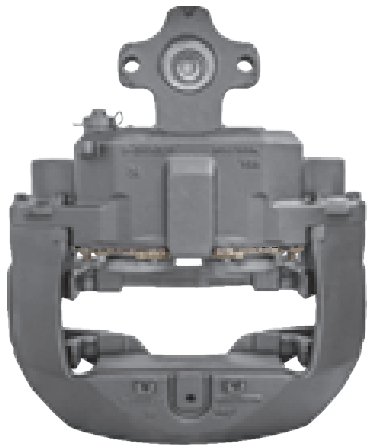

LRT727 MERITOR ELSA225 RADIAL

CROSS REFERENCE	VEHICLE APPLICATION	SERVICE KITS
MERITOR LRG727	FH / FM / B SERIES	- LRT68325303
VOLVO 20523652 20527037	BRAKE PAD SET	
	WVA29174	
	ADDITIONAL INFO