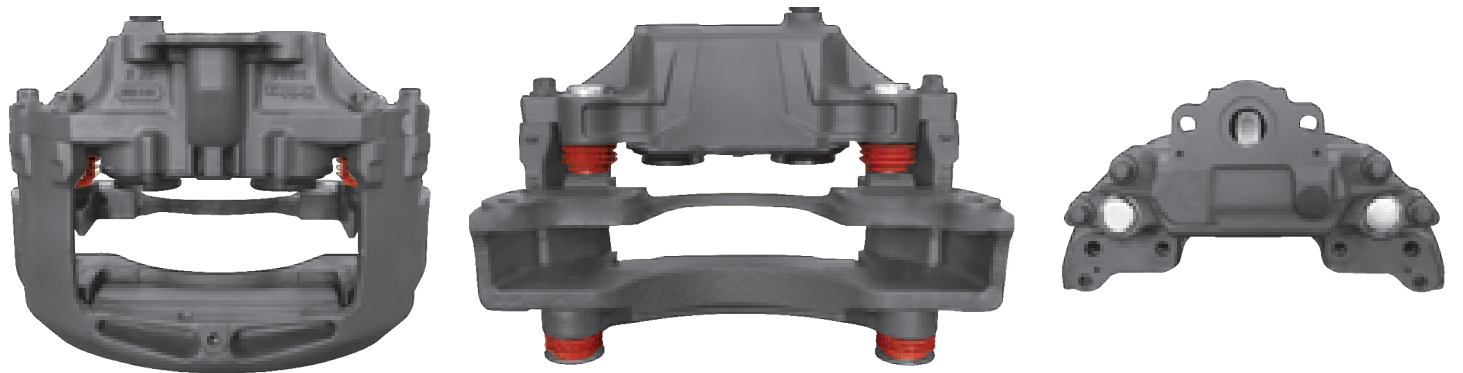

LRT92251-4 HALDEX MODUL-X

CROSS REFERENCE	VEHICLE APPLICATION	SERVICE KITS
	430MM DISC	- LRT93004
	BRAKE PAD SET	
	WVA29181	
	ADDITIONAL INFO