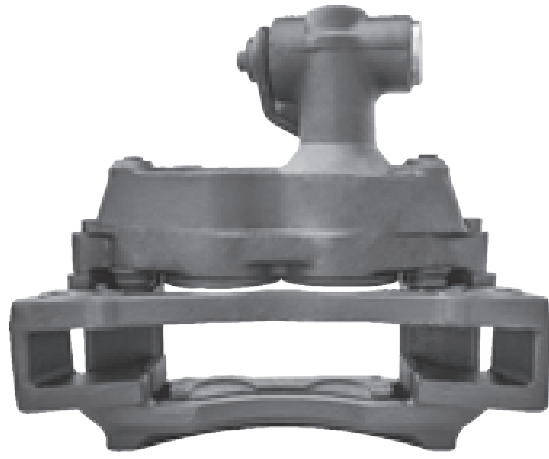

LRT614G GIRLING 68

CROSS REFERENCE		VEHICLE APPLICATION	SERVICE KITS
MERITOR	LRG614	EUROCARGO SERIES	- LRT68320195
IVECO	4832624	BRAKE PAD SET	
	68032208	WVA29067	
	68032278	ADDITIONAL INFO	
98469208