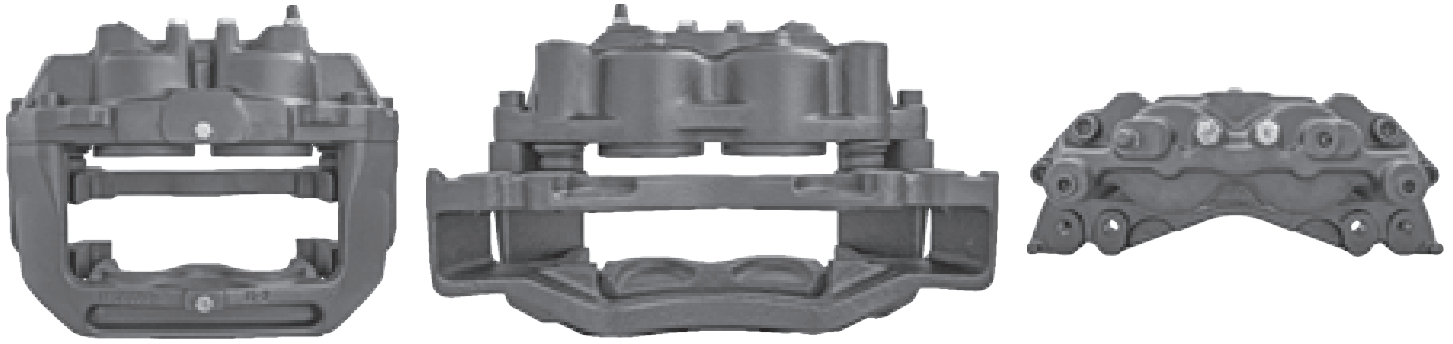

LRT516 GIRLING 60

CROSS REFERENCE	VEHICLE APPLICATION	SERVICE KITS
MERITOR LRG516	MIDLINER	- LRT68320760-16
RENAULT 5010098100	BRAKE PAD SET	
	WVA29065	
	ADDITIONAL INFO	
	60