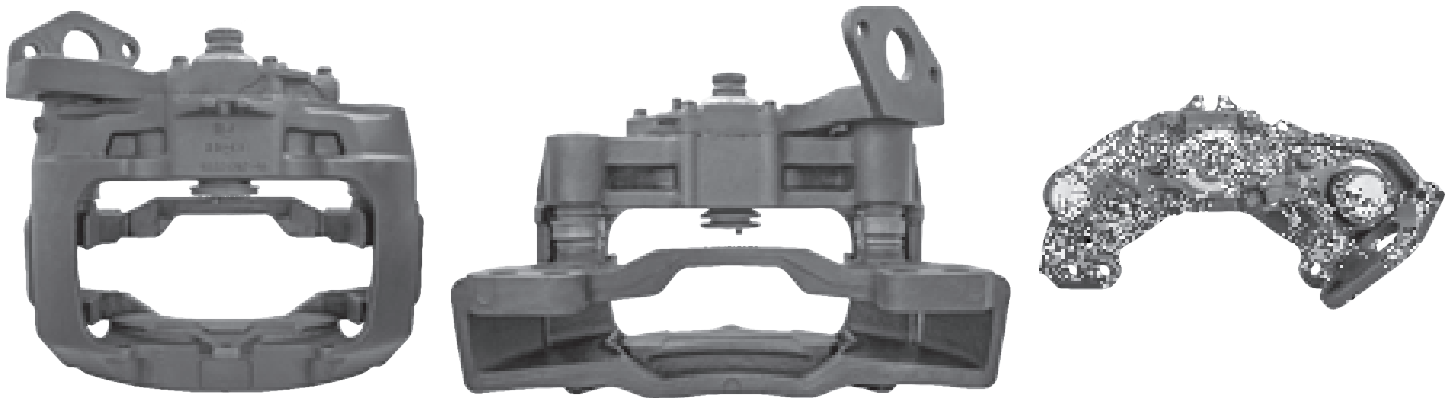

LRT593 MERITOR D-LISA

CROSS REFERENCE		VEHICLE APPLICATION	SERVICE KITS
MERITOR	LRG593 LRG551 LRG565	B SERIES	- LRT68321350
		BRAKE PAD SET	
VOLVO	70301333 8550876 9957386 20838461 70306887 70311513 70330023	85102228 WVA29090	
		ADDITIONAL INFO