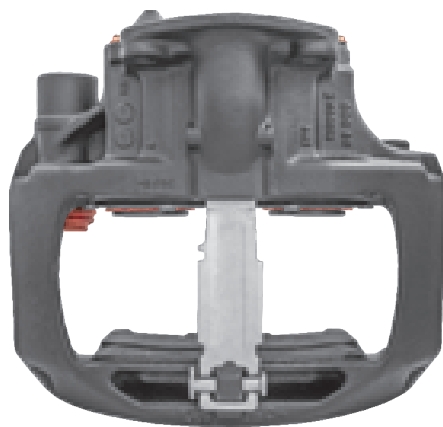

LRT003784RC KNORR-BREMSE SN7

CROSS REFERENCE		VEHICLE APPLICATION	SERVICE KITS
KB	K003784	430MM DISC	- LRT001521
	K000870	BRAKE PAD SET	
	SN7196RC	WVA29202 / WVA29108	
	SN7084	ADDITIONAL INFO	
BPW	0536270390		
		COMPLETE UNIT	
		+ = LRT7084SN