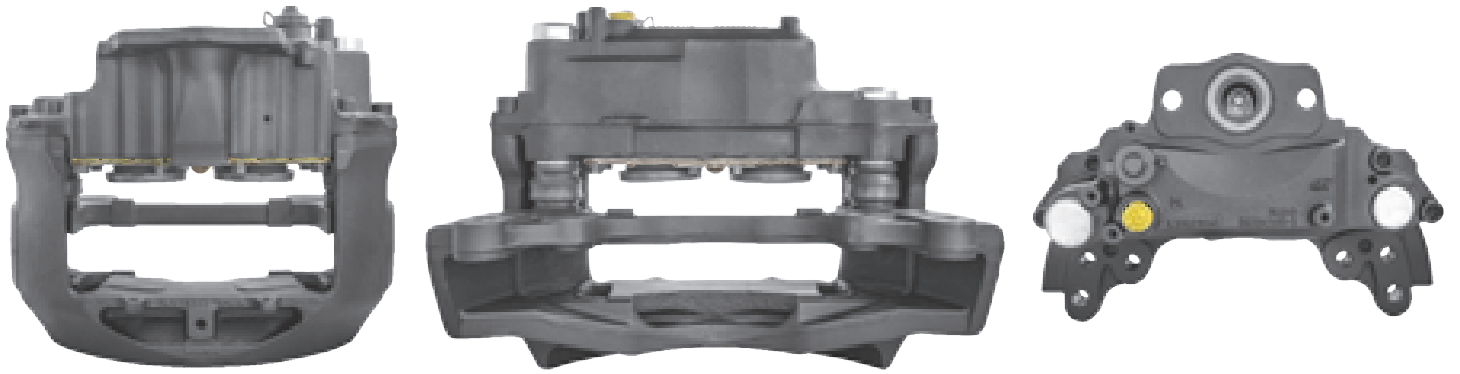

LRT700 MERITOR ELSA2

CROSS REFERENCE		VEHICLE APPLICATION	SERVICE KITS
MERITOR	LRG700	PREMIUM	- LRT68324199-18
RENAULT	5001858404	BRAKE PAD SET	
	5001872042	WVA29131	
	5010525477	ADDITIONAL INFO	
	5010525479		
	5010525481		
	5010525487		
	5010525487		
	5010525489		
	5010525491		
	5010525527