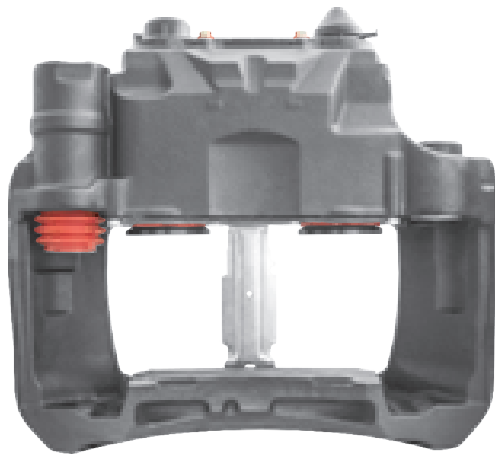

LRT013173RC KNORR-BREMSE SN6

CROSS REFERENCE	VEHICLE APPLICATION	SERVICE KITS
KB K013173 SN6557 SN6570RC	370MM DISC	- LRT000690
	BRAKE PAD SET	
	WVA29095 / WVA29306	
	ADDITIONAL INFO	
	COMPLETE UNIT	
	+ = LRT6557SN