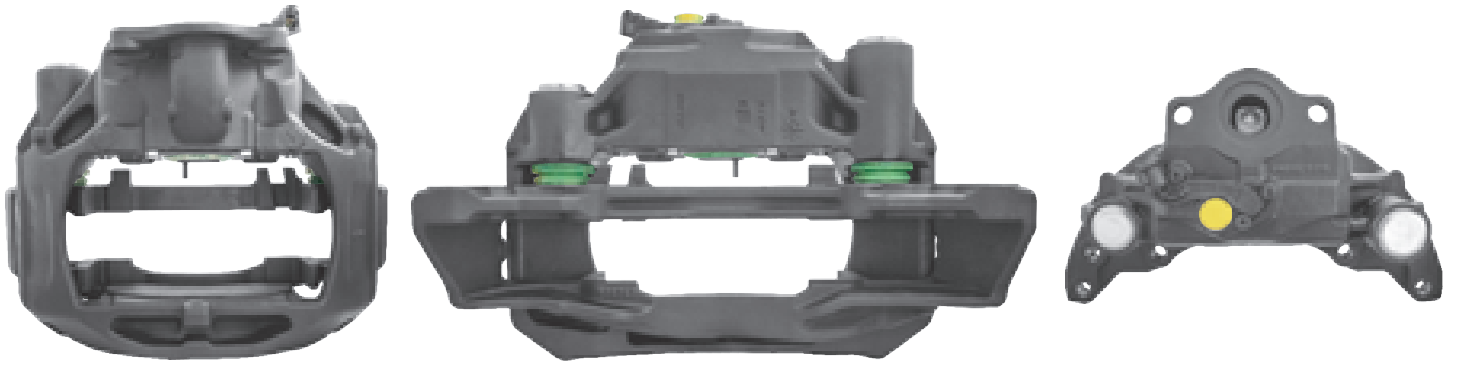

LRT3220310 WABCO MAXX-22

CROSS REFERENCE		VEHICLE APPLICATION	SERVICE KITS
WABCO	6403220310	TGA / TGS / TGX SERIES	- LRT908743
	6403220040	BRAKE PAD SET	
	6403220690		
	6403220890	WVA29279	
MAN	81508046579	ADDITIONAL INFO	
	81508046577		
	81508046635		
	81508046645