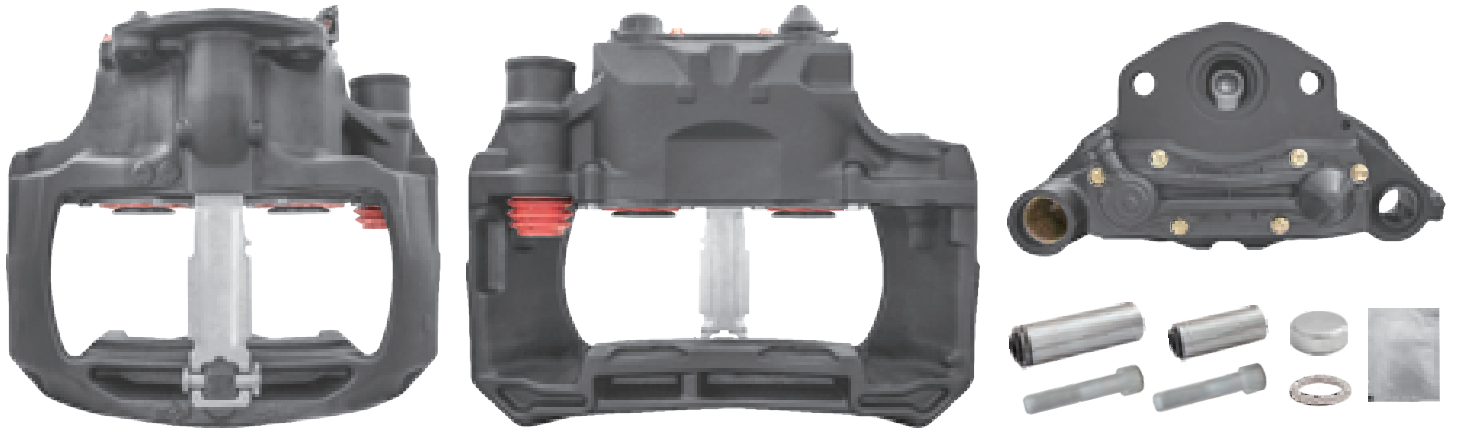

LRT017812RC KNORR-BREMSE SM7

CROSS REFERENCE	VEHICLE APPLICATION	SERVICE KITS
KB K017812 K046529K50 SM7510	MP3 / MP4 SERIES	- LRT046498K50
MB A9604200501	BRAKE PAD SET WVA29246	
	ADDITIONAL INFO 	
	COMPLETE UNIT + = LRT7510SM