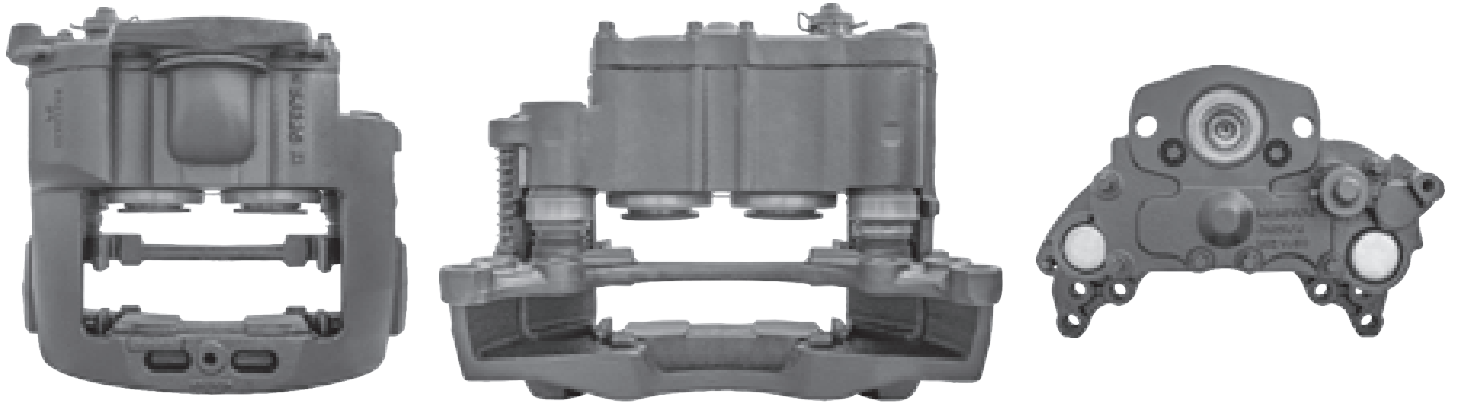

LRT553N/S MERITOR B-DUCO

CROSS REFERENCE	VEHICLE APPLICATION	SERVICE KITS
MERITOR LRG553	FL SERIES	- LRT68323063
VOLVO 20400320 20401779 20401785	BRAKE PAD SET	
	WVA29136	
	ADDITIONAL INFO