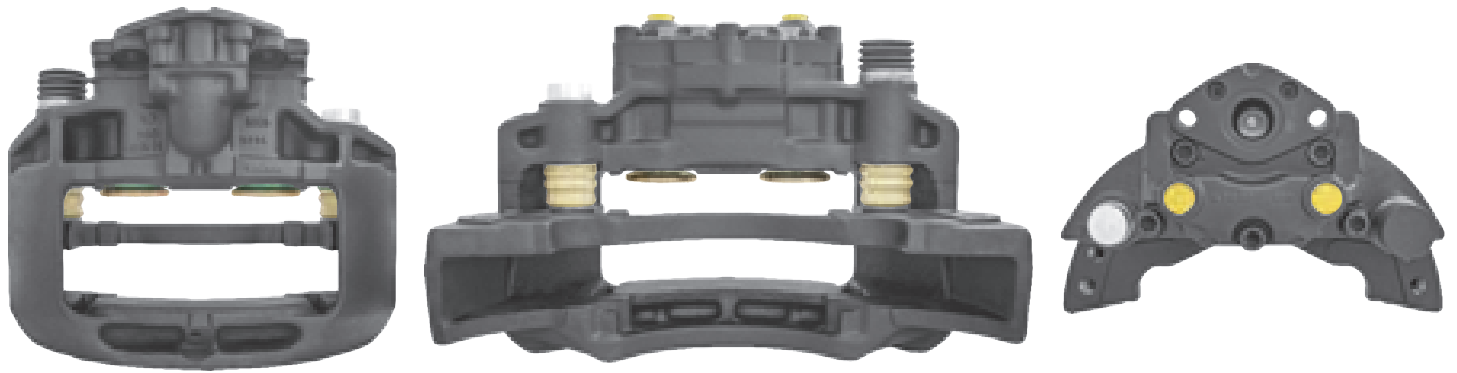

LRT225003 WABCO PAN22-2

CROSS REFERENCE	VEHICLE APPLICATION	SERVICE KITS
WABCO 40225003 SMB M069999	430MM DISC	- LRT14174166
ADDITIONAL INFO