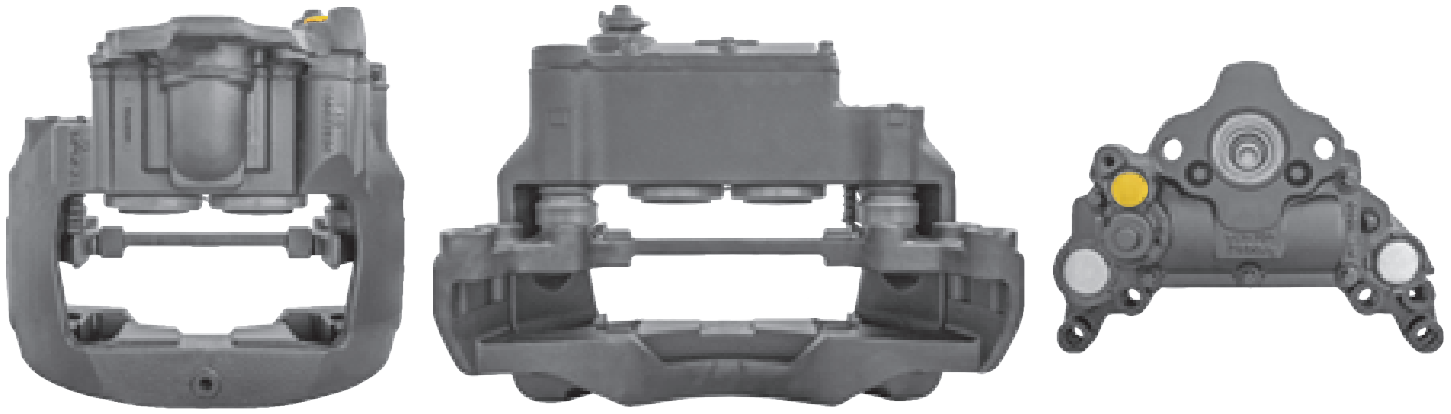

LRT648 MERITOR C-DUCO

CROSS REFERENCE	VEHICLE APPLICATION	SERVICE KITS
MERITOR LRG648	FL / FM SERIES	- LRT68322998
VOLVO 85103302 20400321 20401070	BRAKE PAD SET WVA29137	
	ADDITIONAL INFO