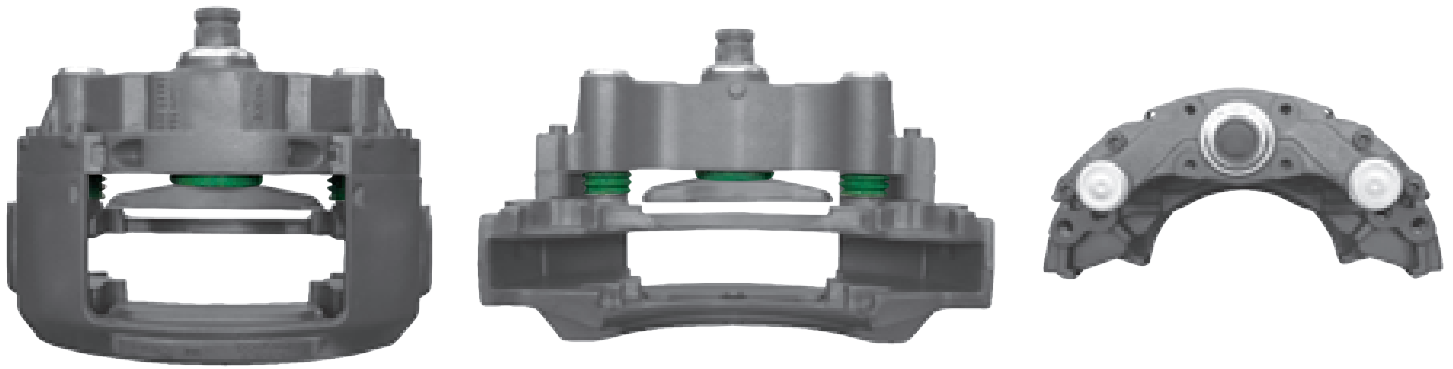

LRT130001 PERROT V-G1300

CROSS REFERENCE		ADDITIONAL INFO	SERVICE KITS
WABCO	40130001		- LRT141714
	40130003		
	40130009		
	40130007		
	40130011		
MB	A4054200101