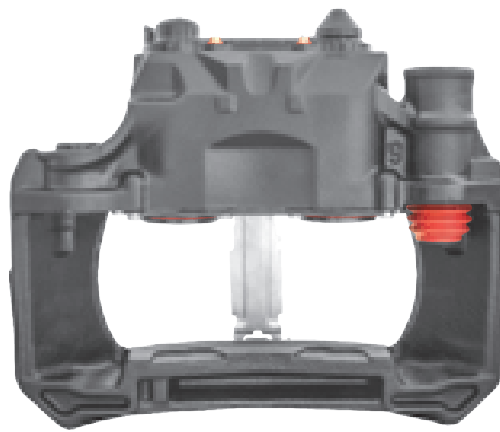

LRT003798RC KNORR-BREMSE SN7

CROSS REFERENCE	VEHICLE APPLICATION	SERVICE KITS
KB K003798 K000502 SB7907 SN7210RC	ECM / ECS / ECT / ECX SERIES	- LRT001278
ERF 35404210839	BRAKE PAD SET WVA29202 / WVA29108	
	ADDITIONAL INFO -12°	
	COMPLETE UNIT + = LRT79075B