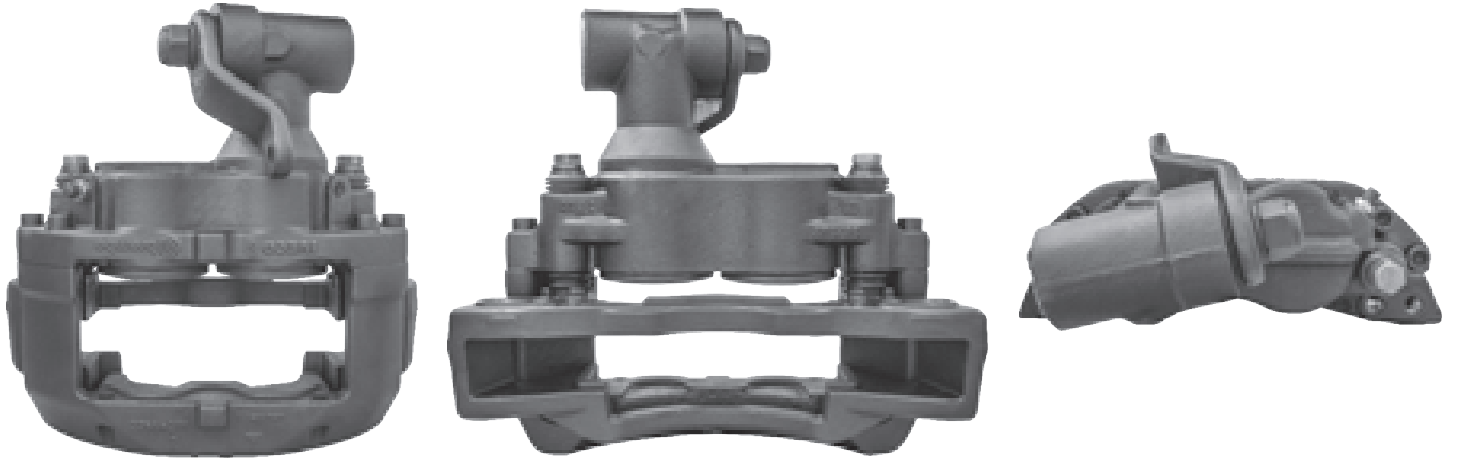

LRT615B BREMBO 68

CROSS REFERENCE	VEHICLE APPLICATION	SERVICE KITS
BREMBO 122577017	EUROCARGO SERIES	- LRT576305
IVECO 42534118	BRAKE PAD SET	
	WVA29067	
	ADDITIONAL INFO