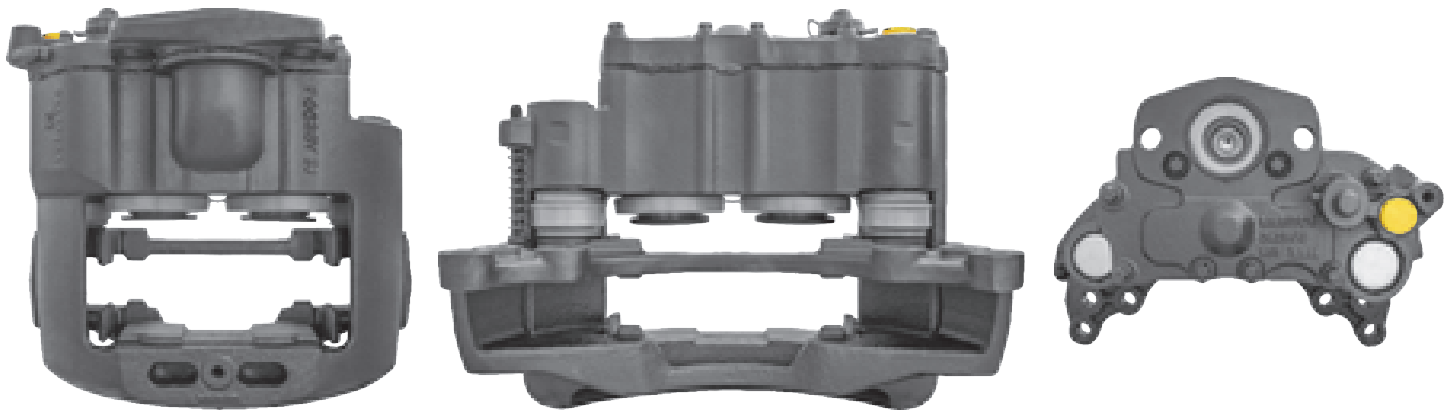

LRT553 MERITOR B-DUCO

CROSS REFERENCE	VEHICLE APPLICATION	SERVICE KITS
MERITOR LRG553	FL SERIES	- LRT68323063
VOLVO 20400320 20401779 20401785	BRAKE PAD SET WVA29136	
	ADDITIONAL INFO