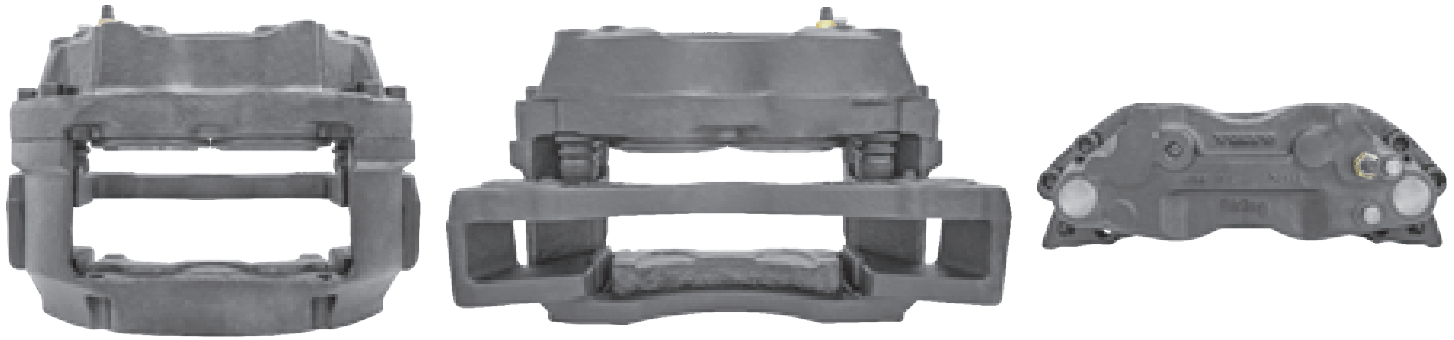

LRT504 GIRLING 68

CROSS REFERENCE	VEHICLE APPLICATION	SERVICE KITS
MERITOR LRG504	FL SERIES	- LRT68320195
VOLVO 6799231	BRAKE PAD SET	
	WVA29302	
	ADDITIONAL INFO	
	68