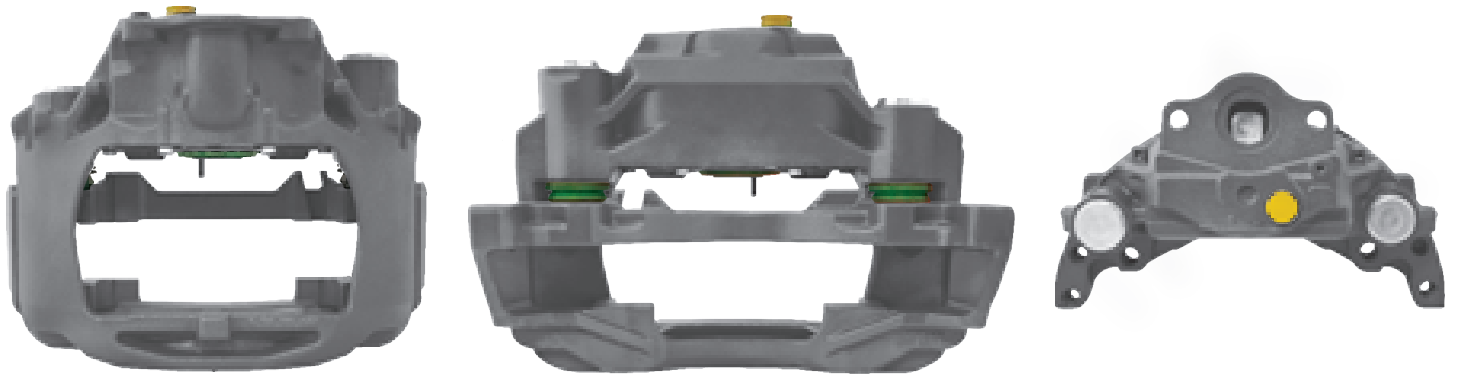

LRT3190170 WABCO MAXX19

CROSS REFERENCE	VEHICLE APPLICATION	SERVICE KITS
WABCO 6403190110	FL SERIES	- LRT319740WPP
VOLVO 21697619	BRAKE PAD SET	
	WVA29284	
	ADDITIONAL INFO