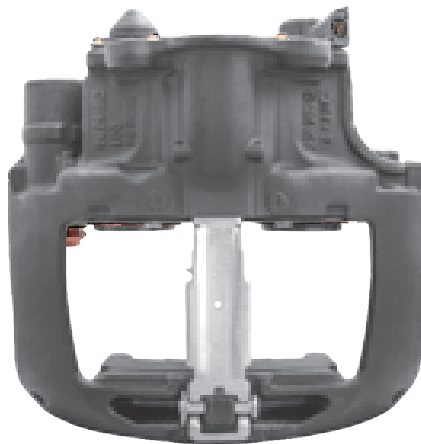

LRT009162RC KNORR-BREMSE SN6

CROSS REFERENCE		VEHICLE APPLICATION	SERVICE KITS
KB	K009162	TRUCK / BUS / COACH SERIES	- LRT002979
	K005968		
	K017172	BRAKE PAD SET	
	SN6500	WVA29095 / WVA29306	
	SN6566RC	ADDITIONAL INFO	
MAN	81508046547		COMPLETE UNIT + = LRT6500SN
	81508046471		
	81508046475		
	81508046469		
	81508046589