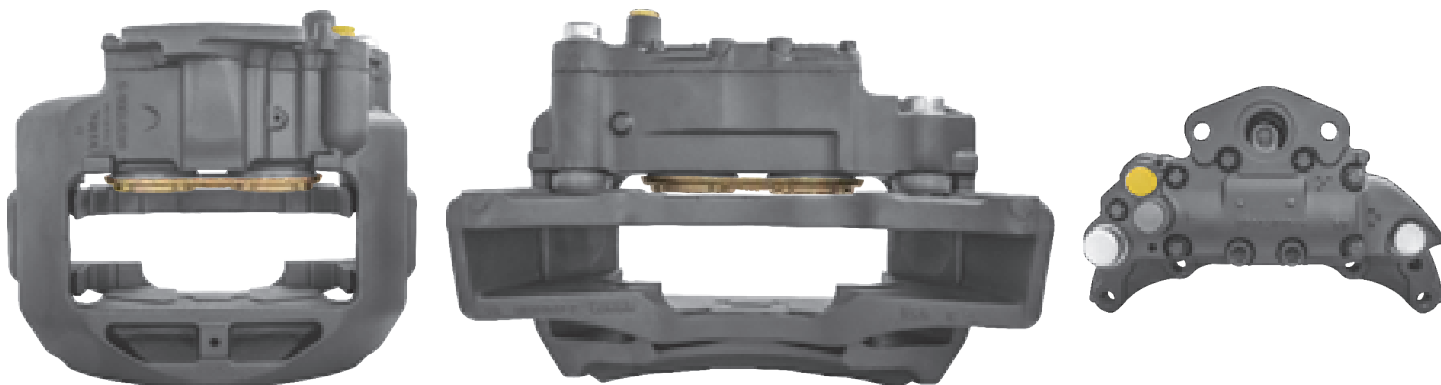

LRT589 MERITOR ELSA1

CROSS REFERENCE		VEHICLE APPLICATION	SERVICE KITS
MERITOR	LRG589	TGA	- LRT68321617
MAN	81508046040	BRAKE PAD SET	
	81508046042	WVA29113 / WVA29114	
	81508046078	ADDITIONAL INFO	
	81508046290