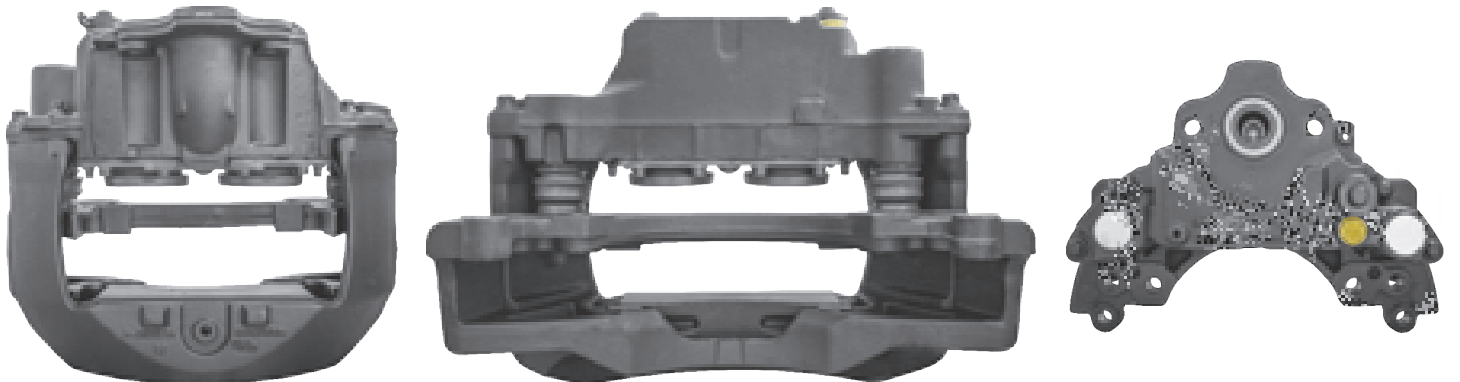

LRT737 MERITOR ELSA225

CROSS REFERENCE			VEHICLE APPLICATION	SERVICE KITS
MERITOR	LRG737		MAGNUM / PREMIUM	- LRT68325303
RENAULT	5001866509	20566778	BRAKE PAD SET	
	7420566573	20566780		
	7420566575	20825060	WVA29174	
	7420566577	20825064	ADDITIONAL INFO	
	7420566579	20922676		
	7420576073	20922678