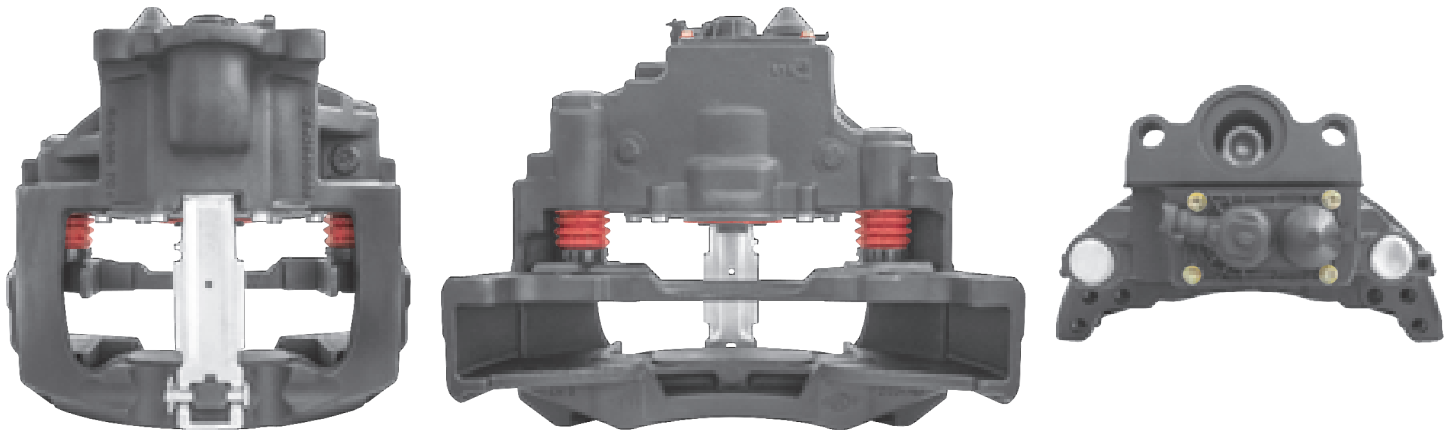

LRT5011SN KNORR-BREMSE SN5

CROSS REFERENCE		VEHICLE APPLICATION	SERVICE KITS
KB	K005611	TGL / TGM SERIES	- LRT005606
	K016619	BRAKE PAD SET	
	K000282	WVA29115 / WVA29183	
	K011179	ADDITIONAL INFO	
	SN5011		
SN5033RC			
MAN	81508046482		
	81508046418		
	81508046484		
	81508046538