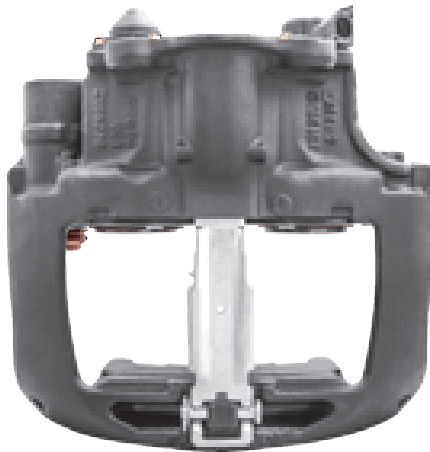

LRT013174RC KNORR-BREMSE SN6

CROSS REFERENCE	VEHICLE APPLICATION	SERVICE KITS
KB K013174 SN6547 SN6580RC	370MM DISC	- LRT000690
	BRAKE PAD SET	
	WVA29095 / WVA29306	
	ADDITIONAL INFO	
	COMPLETE UNIT	
	+ = LRT6547SN