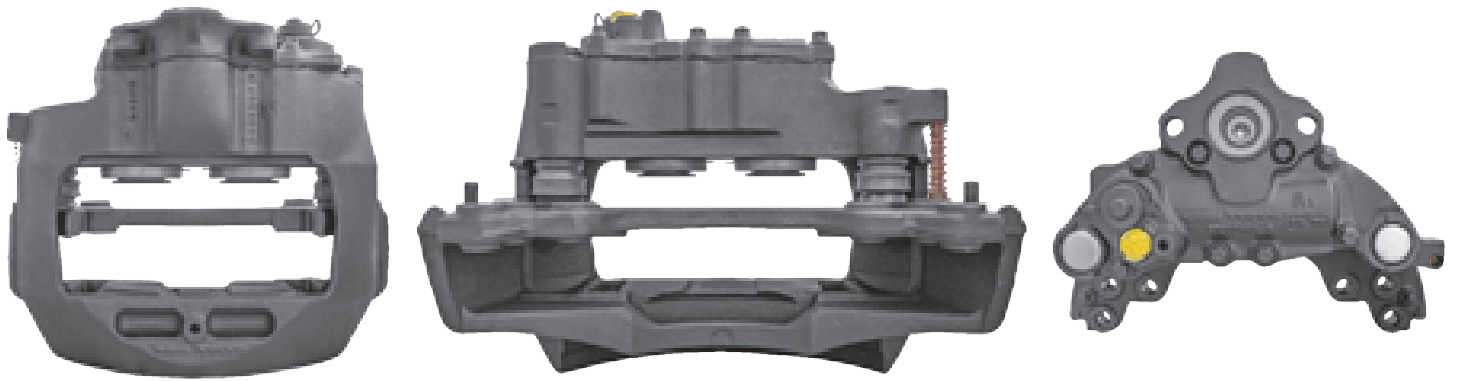

LRT536 MERITOR D-DUCO

CROSS REFERENCE	VEHICLE APPLICATION	SERVICE KITS
MERITOR LRG536	430MM DISC	- LRT68322849
TT MXC9306017	BRAKE PAD SET	
	WVA29125	
	ADDITIONAL INFO