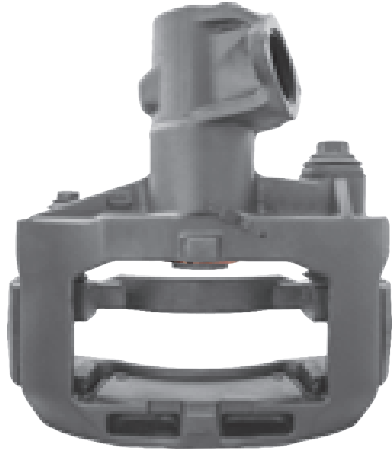

LRT711 BENDIX 22,5

CROSS REFERENCE	VEHICLE APPLICATION	SERVICE KITS
IVECO 131776 98479590	EUROCARGO SERIES	- LRT331145
	BRAKE PAD SET WVA29011