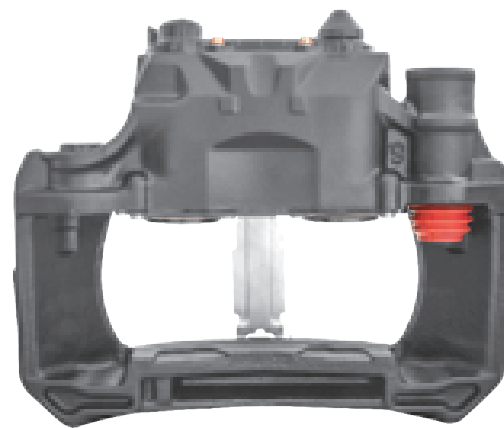

LRT003782RC KNORR-BREMSE SN7

CROSS REFERENCE	VEHICLE APPLICATION	SERVICE KITS
KB K003782 K000445 SN7029	430MM DISC	- LRT001275
MB A9424206701 A9424206706	BRAKE PAD SET WVA29202 / WVA29108	
	ADDITIONAL INFO 	
	COMPLETE UNIT + = LRT7029SN