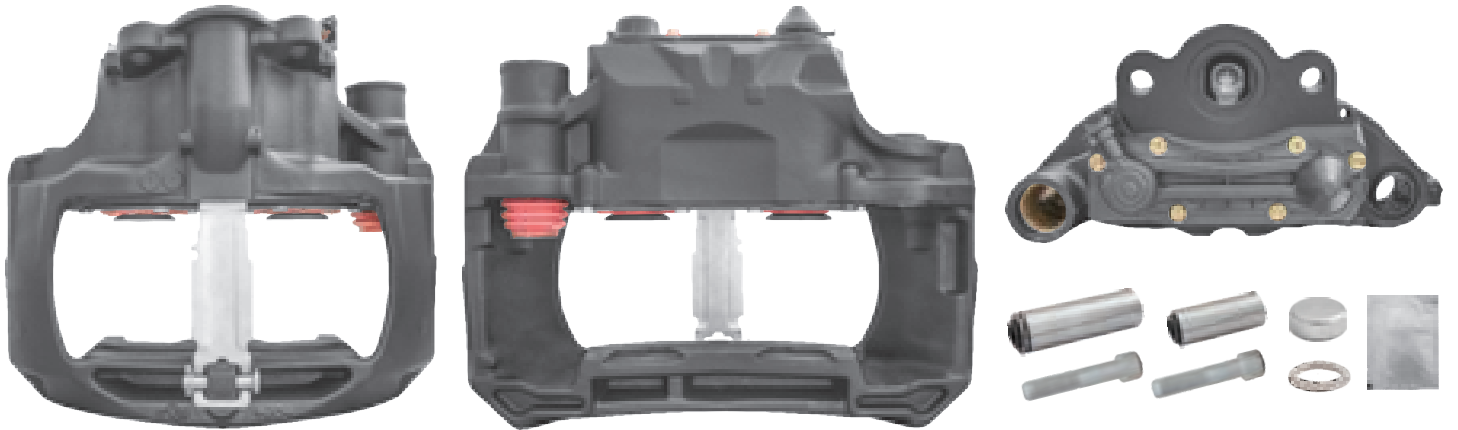

LRT023275RC KNORR-BREMSE SM7

CROSS REFERENCE	VEHICLE APPLICATION	SERVICE KITS
KB K023275 K052391K50 K023363 K082454 SM7012 SM7016 MB A9444207601 A9444208501	MP3 / MP4 SERIES	- LRT046498K50
	BRAKE PAD SET	
	WVA29246	
	ADDITIONAL INFO	
	COMPLETE UNIT	
	+ = LRT7012SM