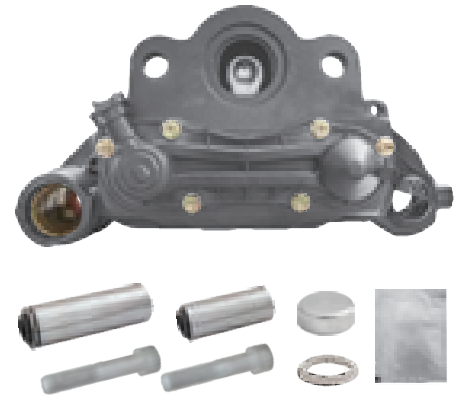

LRT013173RC KNORR-BREMSE SN6

CROSS REFERENCE		VEHICLE APPLICATION	SERVICE KITS	
KB	K013173	SB6537	- LRT000690	
	K000096	SN6556		
	K001443	SN6557		
	K001445	SN6570		
	K003779	II37687		
	K013175	Z0011452		
	K013872	Z0016512		
	SAF	3080000610		3080003820
3080000623		84080000623		
3080002420				
		370MM DISC		
		BRAKE PAD SET		
		WVA29095 / WVA29306		
		ADDITIONAL INFO		
		COMPLETE UNIT		
		+ = LRT6557SN