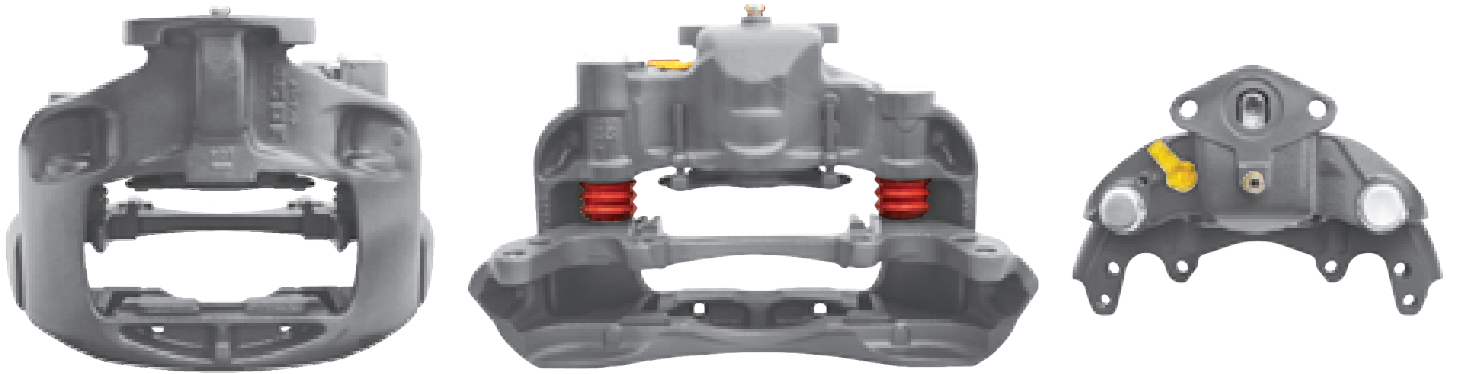

LRT222083 HALDEX MODUL T DBT22LT

CROSS REFERENCE	VEHICLE APPLICATION	SERVICE KITS
HALDEX 96545	430MM DISC	- LRT95886
JOST 0250410083	BRAKE PAD SET	
	0250410020	
	ADDITIONAL INFO