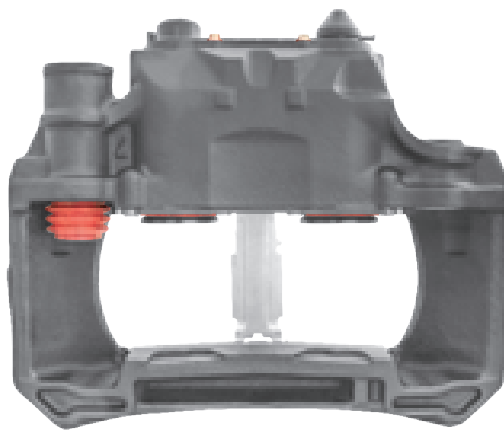

LRT003781RC KNORR-BREMSE SN7

CROSS REFERENCE	VEHICLE APPLICATION	SERVICE KITS
KB K003781 K000446 SN7039	430MM DISC	- LRT001275
MB A9424206801 A9424206805	BRAKE PAD SET WVA29202 / WVA29108	
	ADDITIONAL INFO 	
	COMPLETE UNIT + = LRT7039SN