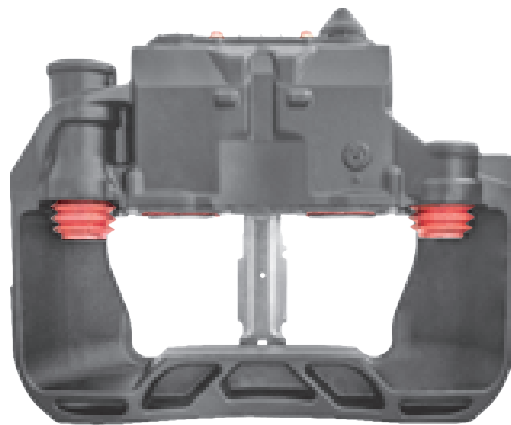

LRT090767RC KNORR-BREMSE ST7

CROSS REFERENCE	VEHICLE APPLICATION	SERVICE KITS
KB K090767N64 ST7012	430MM DISC	- LRT108001K50
SC 1227597	BRAKE PAD SET K097533K64	
	ADDITIONAL INFO $\angle 0^\circ$	
	COMPLETE UNIT + = LRT7012ST