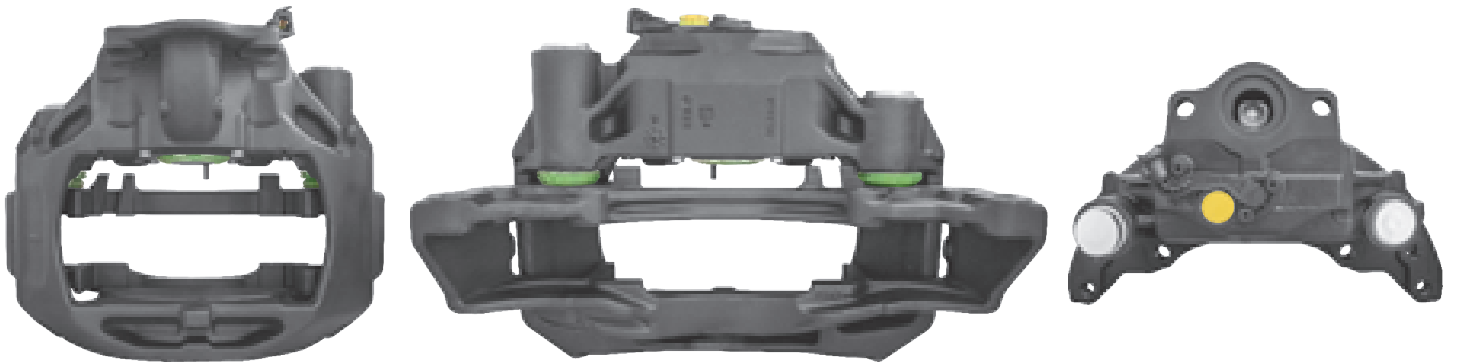

LRT3220320 WABCO MAXX-22

CROSS REFERENCE		VEHICLE APPLICATION	SERVICE KITS
WABCO	6403220320	TGA / TGS / TGX SERIES	- LRT908744
	6403220050	BRAKE PAD SET	
	6403220700		
	6403220900	WVA29279	
MAN	81508046578	ADDITIONAL INFO	
	81508046576		
	81508046636		
	81508046646