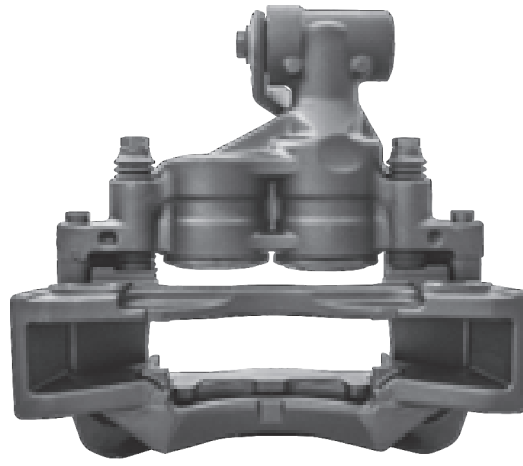

LRT714B BREMBO 68

CROSS REFERENCE	VEHICLE APPLICATION	SERVICE KITS
IVECO 504234181 42559203 122980308	EUROCARGO SERIES	- LRT566301
	BRAKE PAD SET	
	WVA29067	
	ADDITIONAL INFO