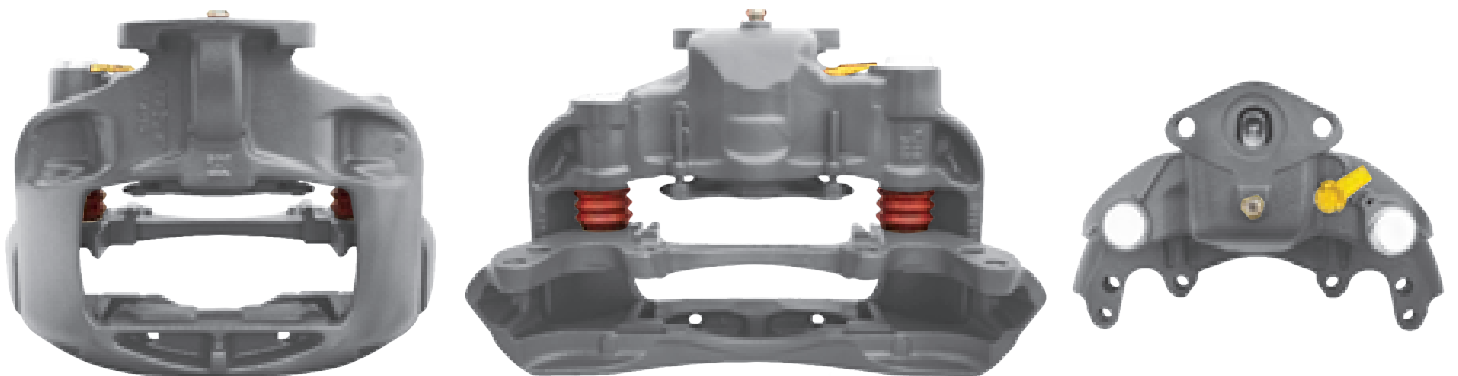

LRT222084 HALDEX MODUL T DBT22LT

CROSS REFERENCE	VEHICLE APPLICATION	SERVICE KITS
HALDEX 96546	430MM DISC	- LRT95886
JOST 0250410183	BRAKE PAD SET	
	0250410020	
	ADDITIONAL INFO