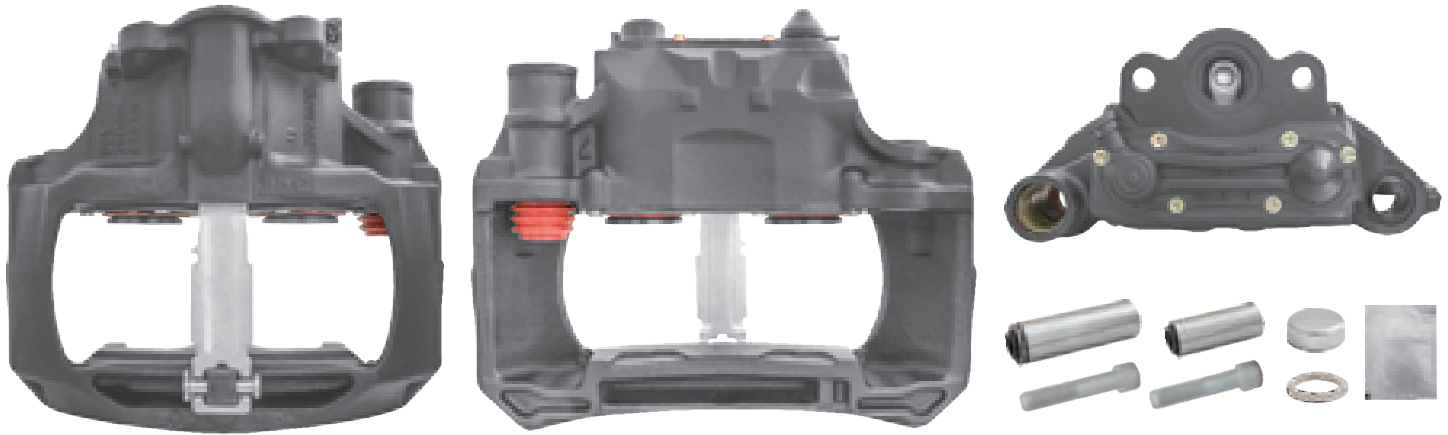

LRT003799RC KNORR-BREMSE SN7

CROSS REFERENCE	VEHICLE APPLICATION	SERVICE KITS
KB K003799 I136690 SB7658 SN7201RC	TRUCK / BUS / COACH SERIES	- LRT000026
	BRAKE PAD SET	
	WVA29202 / WVA29108	
ADDITIONAL INFO		
MB A0014205301 A9424202801 A9424201701 A9424202201 A9424201501 A9424203401		
	COMPLETE UNIT	
	+ = LRT7658SB