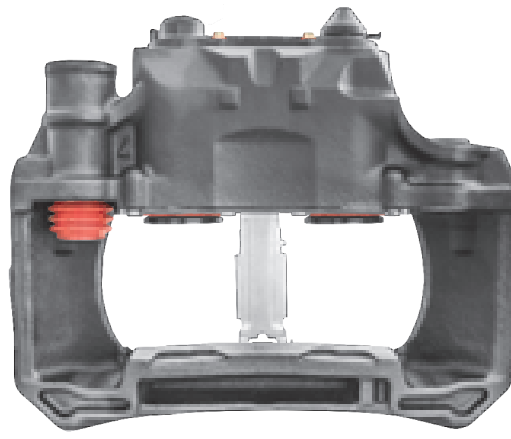

LRT002561RC KNORR-BREMSE SN7

CROSS REFERENCE		VEHICLE APPLICATION	SERVICE KITS
KB	K002561	TRUCK / BUS / COACH SERIES	- LRT001510
	II37399		
	SB7797		
IVECO	41033395	BRAKE PAD SET	
		WVA29202 / WVA29108	
ADDITIONAL INFO			
COMPLETE UNIT			
+ = LRT7797SB