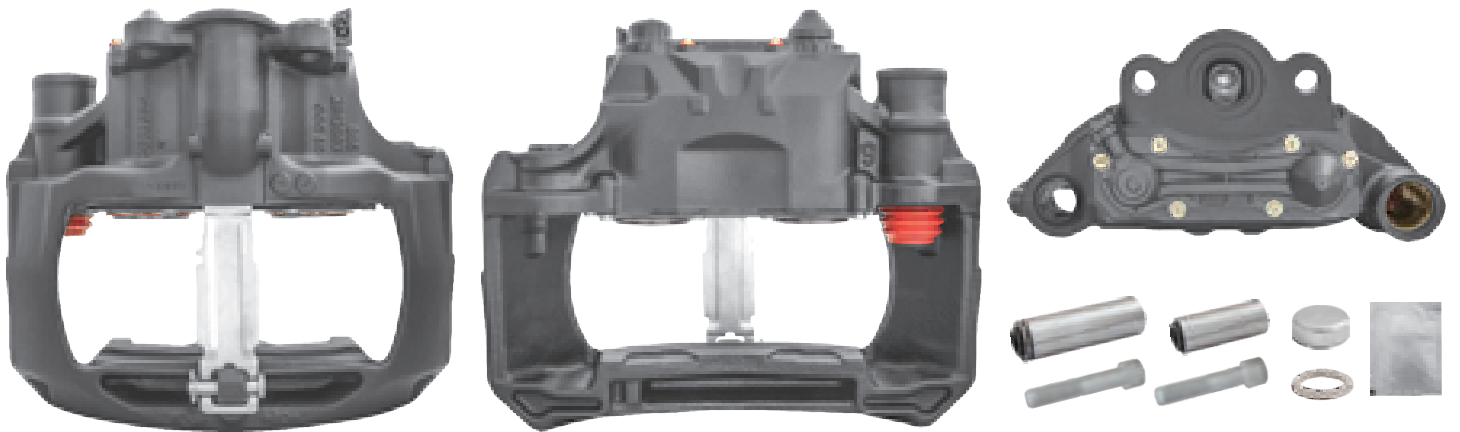

LRT003798RC KNORR-BREMSE SN7

CROSS REFERENCE	VEHICLE APPLICATION	SERVICE KITS
KB K003798 K007090 SN7020	TRUCK / BUS / COACH SERIES	- LRT000026
MB A9444203001	BRAKE PAD SET WVA29202 / WVA29108	
	ADDITIONAL INFO 	
	COMPLETE UNIT + = LRT7020SN