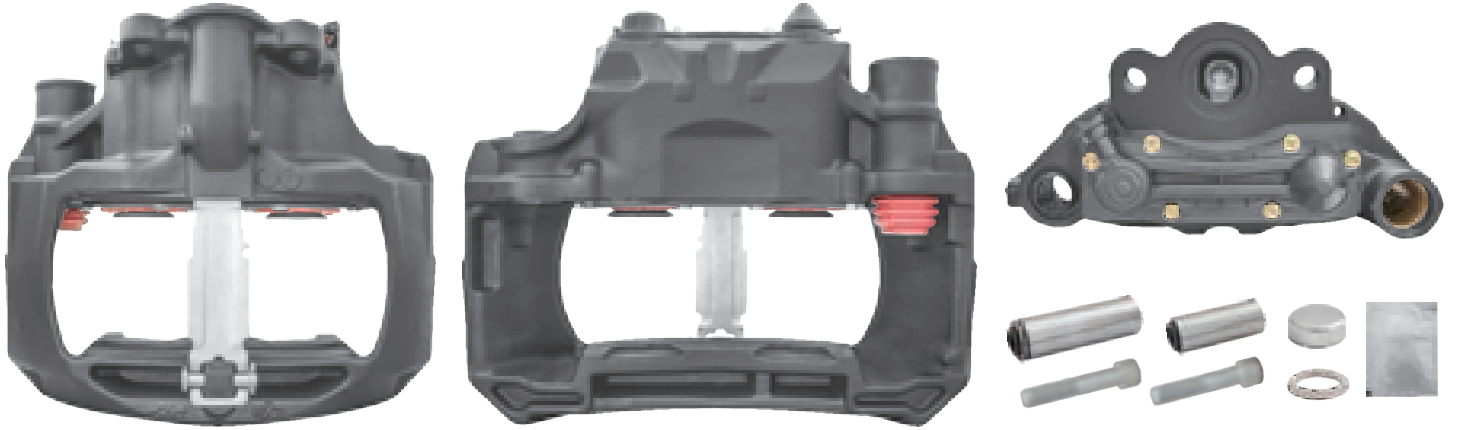

LRT023274RC KNORR-BREMSE SM7

CROSS REFERENCE	VEHICLE APPLICATION	SERVICE KITS
KB K023274 K052390K50 K023362 SM7002 SM7006 MB A9444207501 A9444208401	MP3 / MP4 SERIES	- LRT046498K50
	BRAKE PAD SET	
	WVA29246	
	ADDITIONAL INFO	
	COMPLETE UNIT	
	+ = LRT7002SM