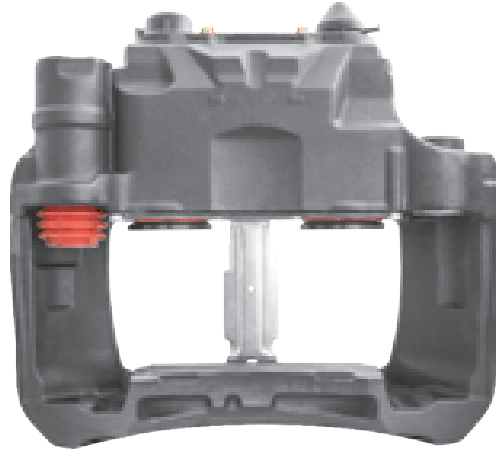

LRT013173RC KNORR-BREMSE SN6

CROSS REFERENCE		VEHICLE APPLICATION	SERVICE KITS	
KB	K013173	SB6537	- LRT000690	
	K000096	SN6556		
	K001443	SN6557		
	K001445	SN6570		
	K003779	II37687		
	K013175	Z0011452		
	K013872	Z0016512		
	SAF	3080000610		3080003820
3080000623		84080000623		
3080002420				
		370MM DISC		
		BRAKE PAD SET		
		WVA29095 / WVA29306		
		ADDITIONAL INFO		
		COMPLETE UNIT		
		+ = LRT6557SN