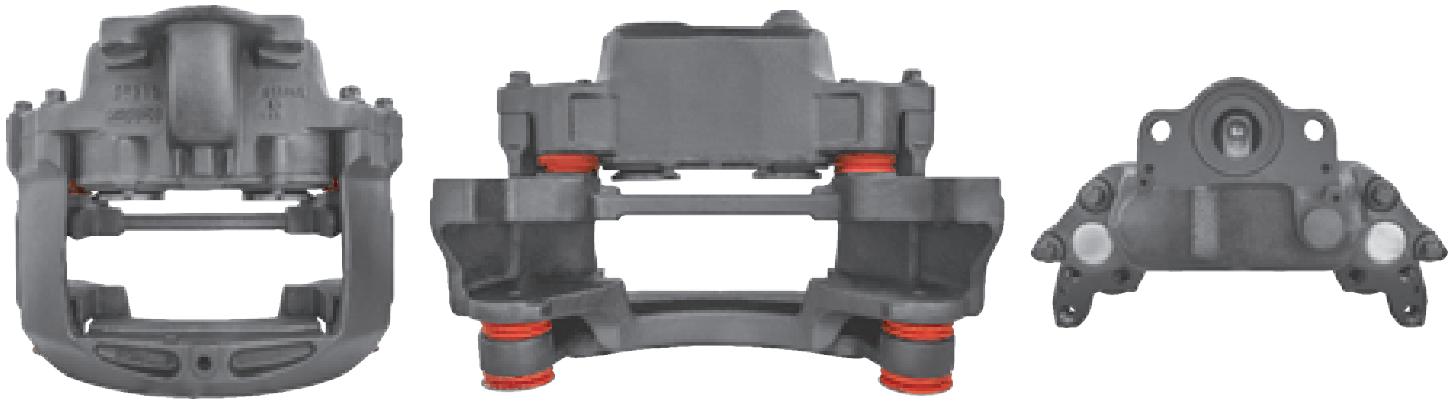

LRT92251 HALDEX MODUL-X

CROSS REFERENCE		VEHICLE APPLICATION	SERVICE KITS
HALDEX	92251	MIDLUM	- LRT91615
	92252		
RENAULT	5010598423	BRAKE PAD SET	
		WVA29181	
		ADDITIONAL INFO