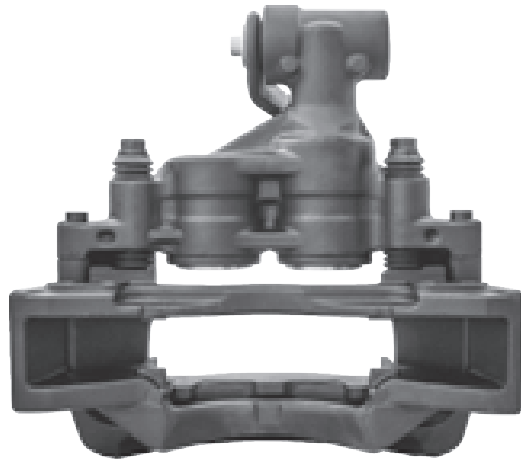

LRT712B BREMBO 60

CROSS REFERENCE	VEHICLE APPLICATION	SERVICE KITS
IVECO 42559201	EUROCARGO SERIES	- LRT566301
	BRAKE PAD SET	
	WVA29065	
	ADDITIONAL INFO