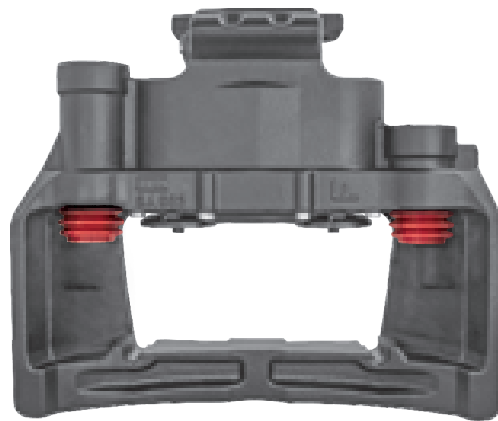

LRT3709040 BPW TSB3709

CROSS REFERENCE	VEHICLE APPLICATION	SERVICE KITS
BPW 0536272040 0936272040 0936272140 0936272041 0936272141	370MM DISC	
	BRAKE PAD SET	
	WVA29227	
	ADDITIONAL INFO