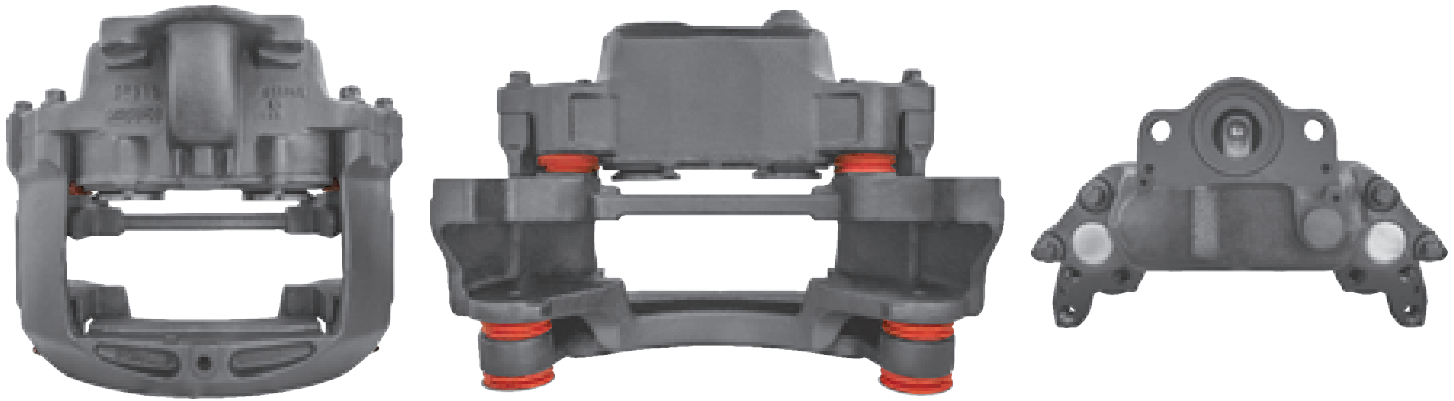

LRT92251 HALDEX MODUL-X

CROSS REFERENCE		VEHICLE APPLICATION	SERVICE KITS
HALDEX	92251	FL SERIES	- LRT91615
	92253	BRAKE PAD SET	
	92259	WVA29181	
	92257	ADDITIONAL INFO	
VOLVO	20780780		
	20780799		
	20780777