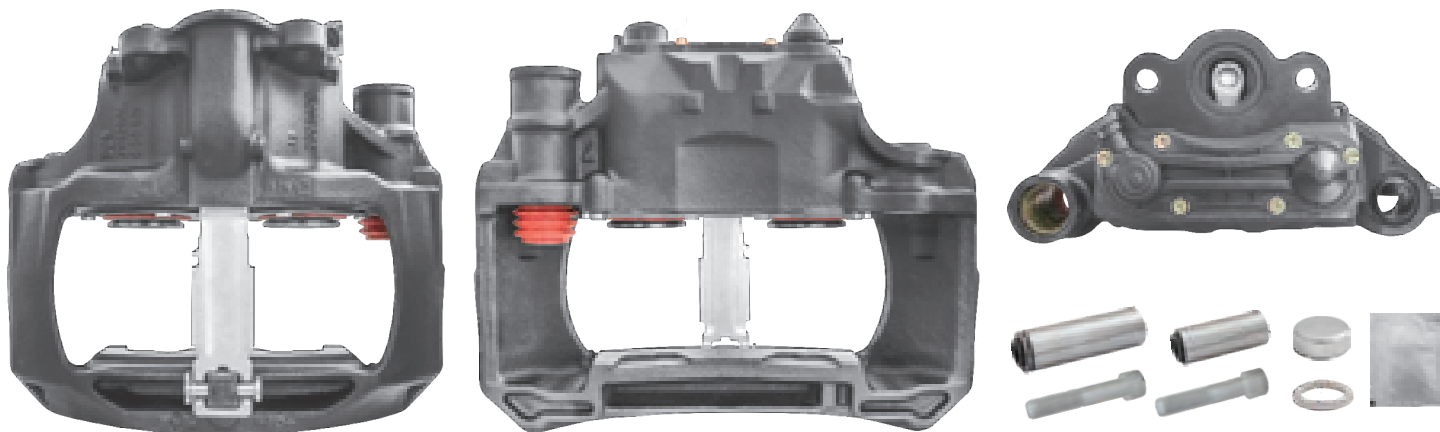

LRT004578RC KNORR-BREMSE SN7

CROSS REFERENCE		VEHICLE APPLICATION	SERVICE KITS
KB	K004578	TRUCK / BUS / COACH SERIES	- LRT001510
	K000475	BRAKE PAD SET	
	K004626	WVA29202 / WVA29108	
	K000852	ADDITIONAL INFO	
	SN7076		
SN724RC	COMPLETE UNIT		
IVECO	41211287 41285004 99458478	+ = LRT7076SN