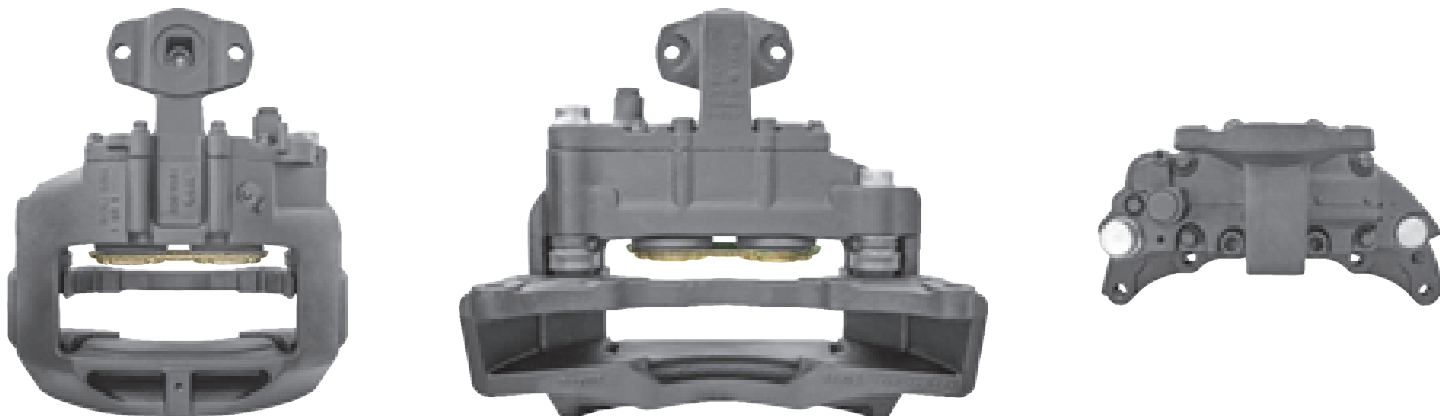

LRT642 MERITOR ELSA1 RADIAL

CROSS REFERENCE		VEHICLE APPLICATION	SERVICE KITS
MERITOR	LRG642	AGORA	- LRT68321617
	LRG752	BRAKE PAD SET	
	LRG632	WVA29030 / WVA29131 / WVA29113	
RENAULT	5001851559	ADDITIONAL INFO	
	5010007472		
	501007471