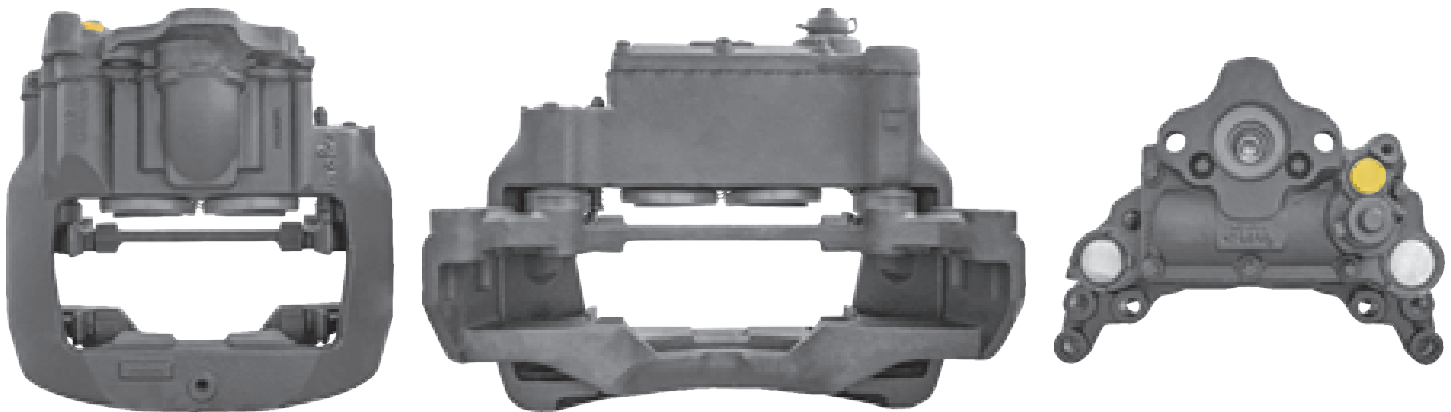

LRT649 MERITOR C-DUCO

CROSS REFERENCE	VEHICLE APPLICATION	SERVICE KITS
MERITOR LRG649	FL / FM SERIES	- LRT68322998
VOLVO 85103303 20400322	BRAKE PAD SET WVA29137	
	ADDITIONAL INFO