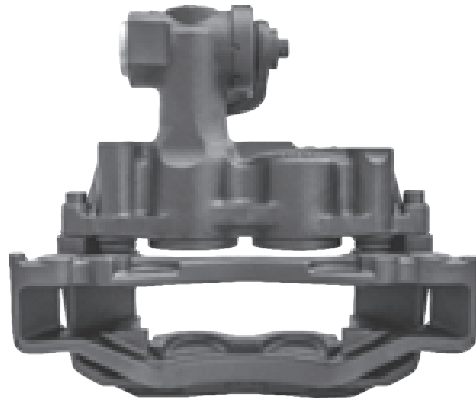

LRT624 GIRLING 60

CROSS REFERENCE	VEHICLE APPLICATION	SERVICE KITS
MERITOR LRG624	VARIO SERIES	- LRT68320760-16
MB 6704206601 6704206001 6704204901	BRAKE PAD SET	
	WVA29835	
	ADDITIONAL INFO	
	60