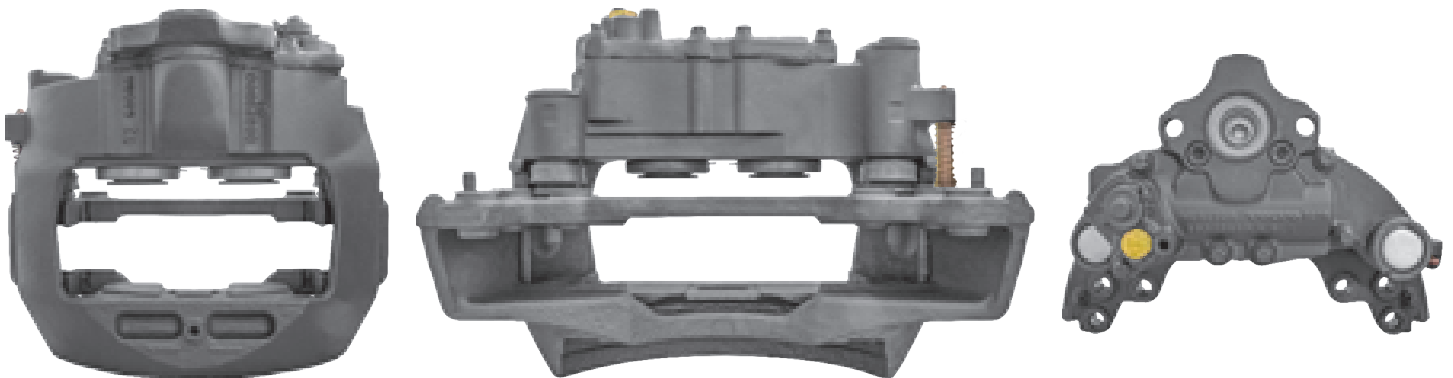

LRT597 MERITOR D-DUCO

CROSS REFERENCE		VEHICLE APPLICATION	SERVICE KITS
MERITOR	LRG597	FL / FH / FM SERIES	- LRT68322849
VOLVO 20401811 3199275 20390671 20390674 20400278 20424075 21120761		BRAKE PAD SET	
		WVA29125	
		ADDITIONAL INFO