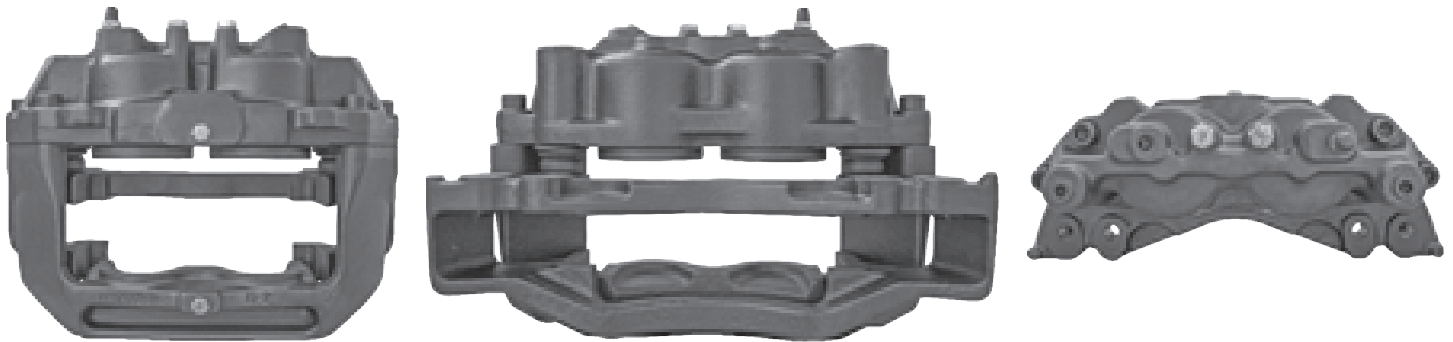

LRT517 GIRLING 60

CROSS REFERENCE	VEHICLE APPLICATION	SERVICE KITS
MERITOR LRG517	MIDLINER	- LRT68320760-16
RENAULT 5010098101	BRAKE PAD SET	
	WVA29065	
	ADDITIONAL INFO	
	60