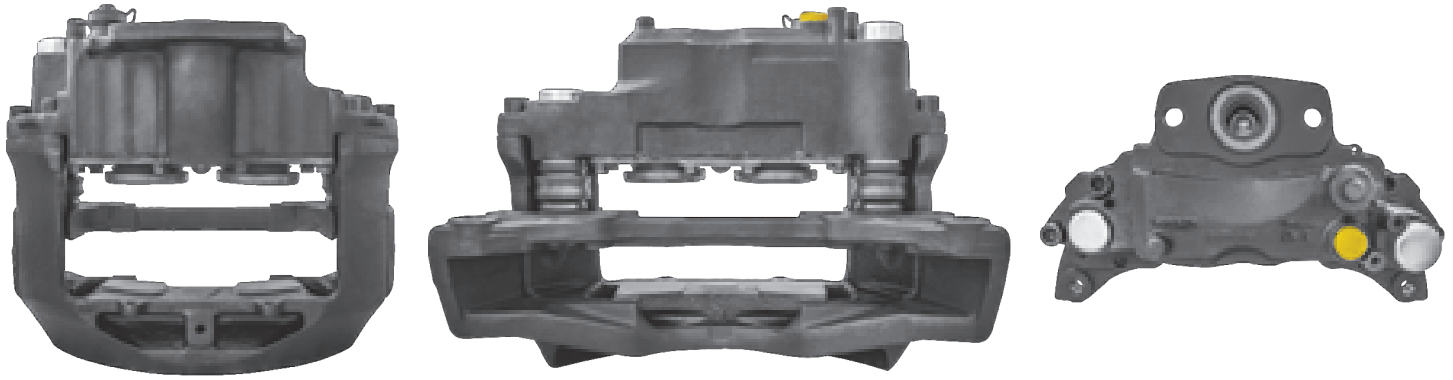

LRT544 MERITOR ELSA2

CROSS REFERENCE		VEHICLE APPLICATION	SERVICE KITS
MERITOR	LRG544	TGA	- LRT68324200
		BRAKE PAD SET	
MAN	81508046137 81508046311 81508046319 81508046331	WVA29131	
		ADDITIONAL INFO