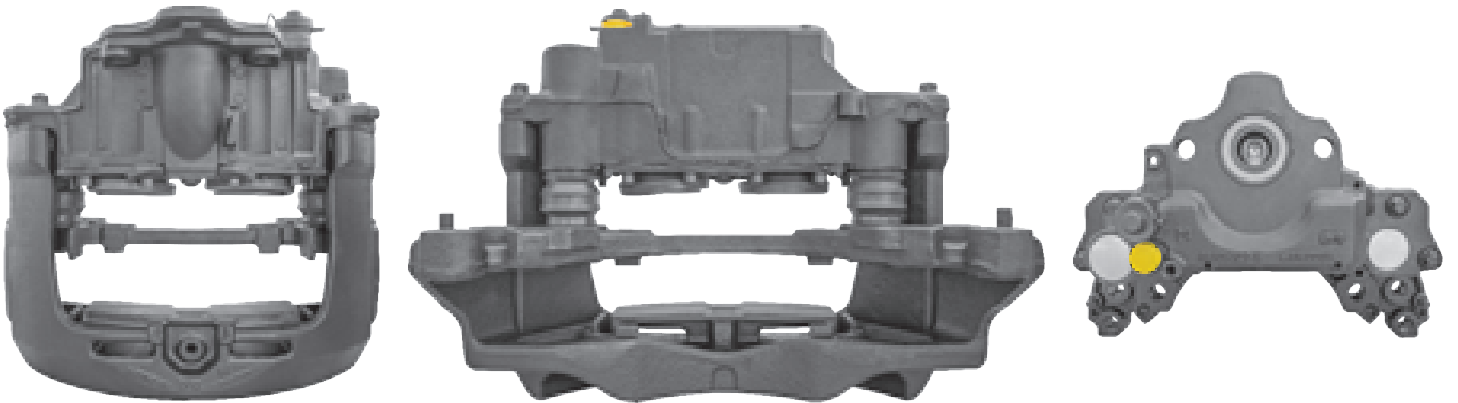

LRT731 MERITOR ELSA225

CROSS REFERENCE		VEHICLE APPLICATION	SERVICE KITS
MERITOR	LRG731	FE / FH / FM SERIES	- LRT68325306
VOLVO	20498845 20527039 20780785 20898083	BRAKE PAD SET	
		WVA29173	
		ADDITIONAL INFO