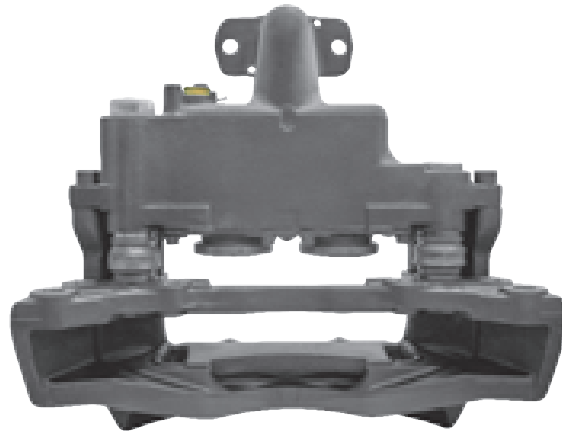

LRT669 MERITOR ELSA2 RADIAL

CROSS REFERENCE		VEHICLE APPLICATION	SERVICE KITS
MERITOR	LRG669	B SERIES	- LRT68324200
	LRG662	BRAKE PAD SET	
	LRG744	WVA29131	
VOLVO	20535920	ADDITIONAL INFO