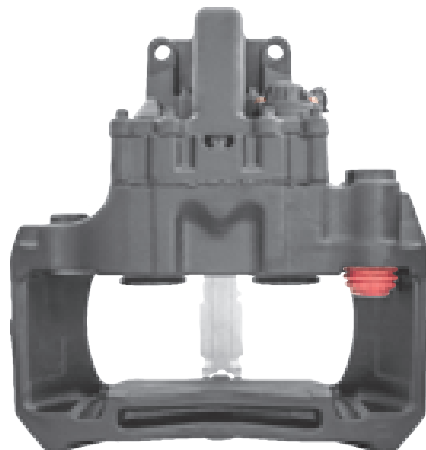

LRT010810RC KNORR-BREMSE SB7 RADIAL

CROSS REFERENCE		VEHICLE APPLICATION	SERVICE KITS
KB	K010810	TRUCK / BUS / COACH SERIES	- LRT010765
	K040946K50		
	K031440	BRAKE PAD SET	
	SB7202 SB7436	WVA29202 / WVA29108	
SCANIA	1731229	ADDITIONAL INFO	
	1756395		
	1903435	COMPLETE UNIT	
		+ = LRT7202SB