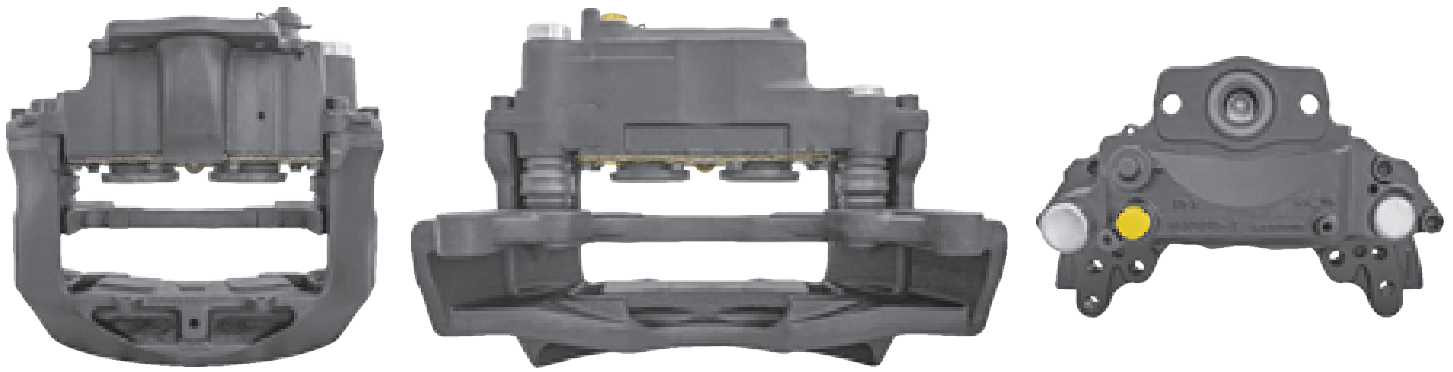

LRT646 MERITOR ELSA2

CROSS REFERENCE		VEHICLE APPLICATION	SERVICE KITS
MERITOR	LRG646 LRG582	PREMIUM	- LRT68324199-18WPP
		BRAKE PAD SET	
RENAULT	5001858406 5010525483 5010525485 5010525493 5010525495	WVA29131	
		ADDITIONAL INFO