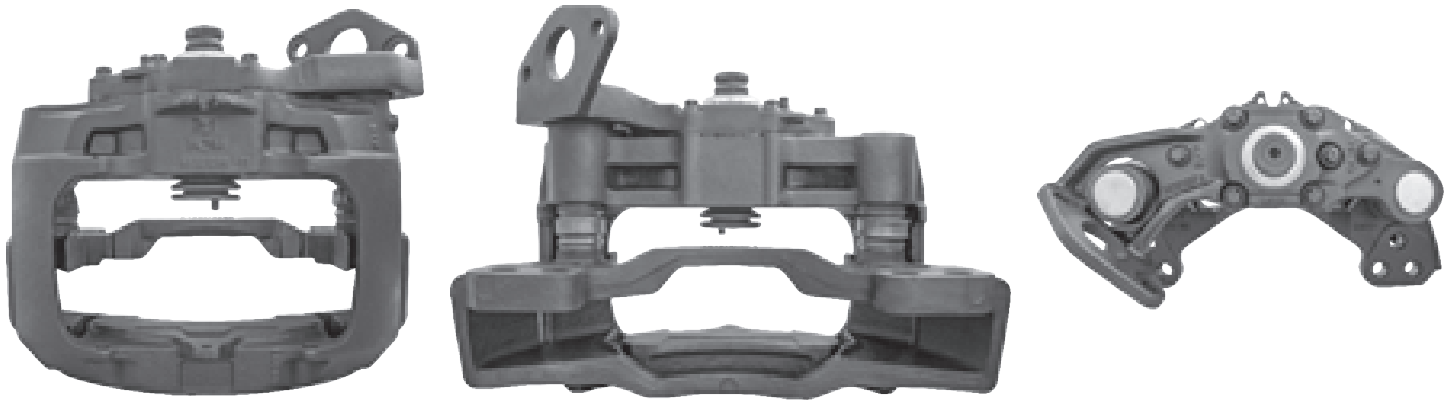

LRT592 MERITOR D-LISA

CROSS REFERENCE		VEHICLE APPLICATION	SERVICE KITS
MERITOR	LRG592 LRG550 LRG564	B SERIES	- LRT68321350
		BRAKE PAD SET	
VOLVO	70301332 8550875 9957385 20838459 70306886 70311512 70330022	85102227 WVA29090	
		ADDITIONAL INFO