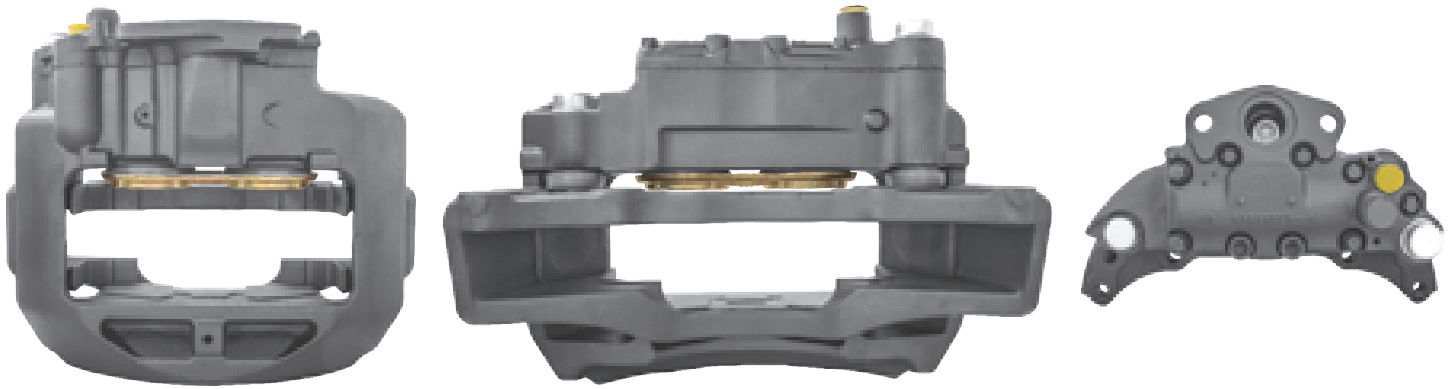

LRT586 MERITOR ELSA1

CROSS REFERENCE		VEHICLE APPLICATION	SERVICE KITS
MERITOR	LRG586	TGA	- LRT68321617
MAN 81508046111 81508046271 81508046285 81508046307		BRAKE PAD SET	
		WVA29113 / WVA29114	
ADDITIONAL INFO