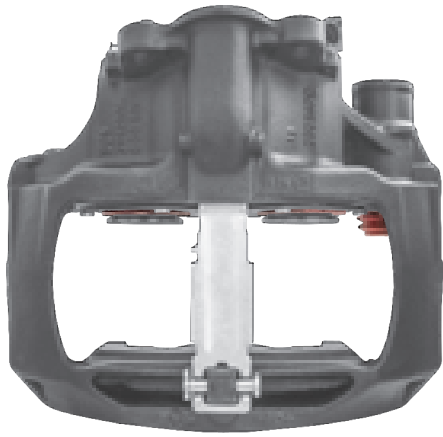

LRT003781RC KNORR-BREMSE SN7

CROSS REFERENCE	VEHICLE APPLICATION	SERVICE KITS
KB K003781 K000446 SN7039	430MM DISC	- LRT001275
MB A9424206801 A9424206805	BRAKE PAD SET WVA29202 / WVA29108	
	ADDITIONAL INFO 	
	COMPLETE UNIT + = LRT7039SN