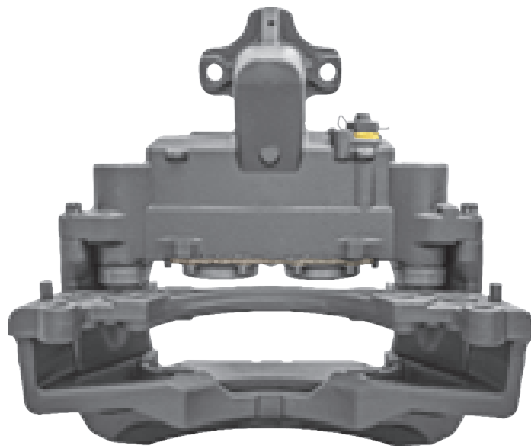

LRT727 MERITOR ELSA225 RADIAL

CROSS REFERENCE	VEHICLE APPLICATION	SERVICE KITS
MERITOR LRG727	FH / FM / B SERIES	- LRT68325303
VOLVO 20523652 20527037	BRAKE PAD SET	
	WVA29174	
	ADDITIONAL INFO