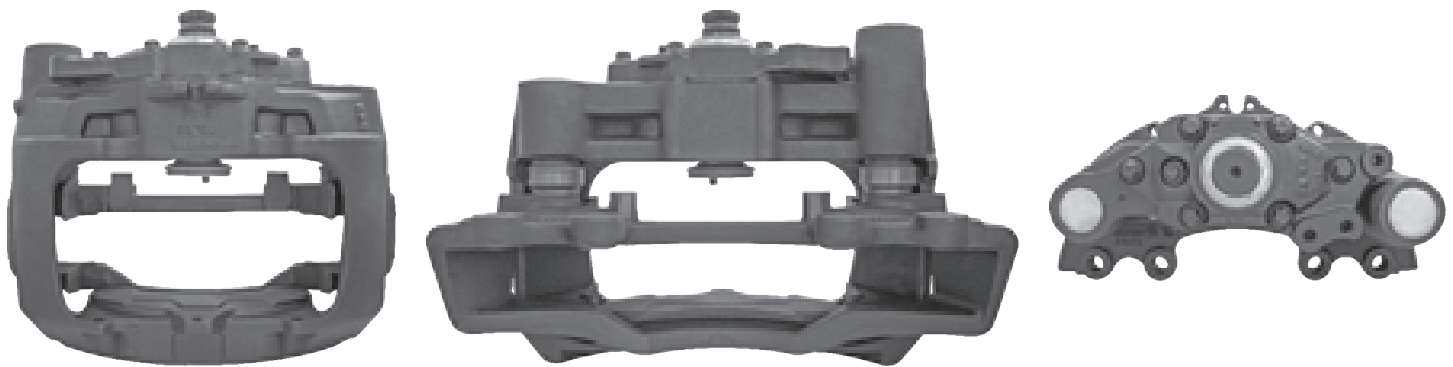

LRT549 MERITOR D-LISA

CROSS REFERENCE	VEHICLE APPLICATION	SERVICE KITS
MERITOR LRG549	MAGNUM / PREMIUM / AGORA	- LRT68321281
RENAULT 5001854742 5010260005 5010260424 5010393685 5010525284	BRAKE PAD SET	
	WVA29090	
	ADDITIONAL INFO