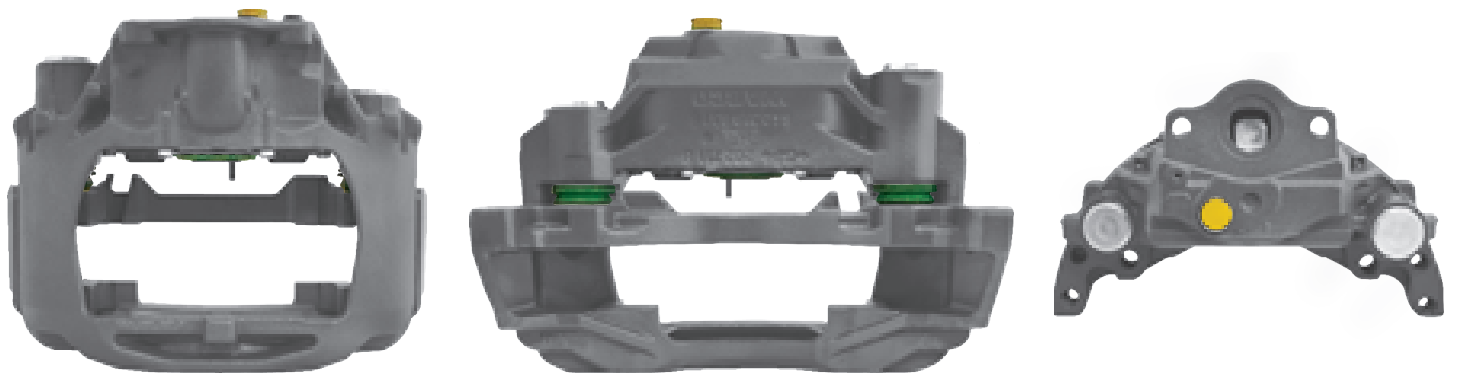

LRT3190180 WABCO MAXX19

CROSS REFERENCE	VEHICLE APPLICATION	SERVICE KITS
WABCO 6403190120	FL SERIES	- LRT319740WPL
VOLVO 21697620	BRAKE PAD SET	
	WVA29284	
	ADDITIONAL INFO