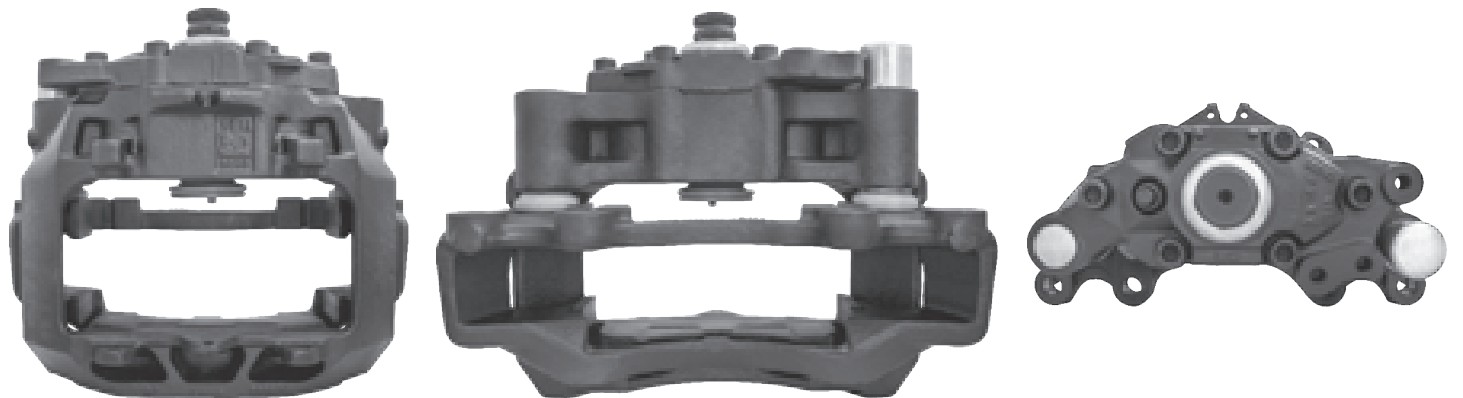

LRT555 MERITOR C-LISA

CROSS REFERENCE	VEHICLE APPLICATION	SERVICE KITS
MERITOR LRG555	MIDLUM / MIDLINER	- LRT68321433
RENAULT 5001864472 5010260215 5010525475 5010845384	BRAKE PAD SET WVA29100	
	ADDITIONAL INFO