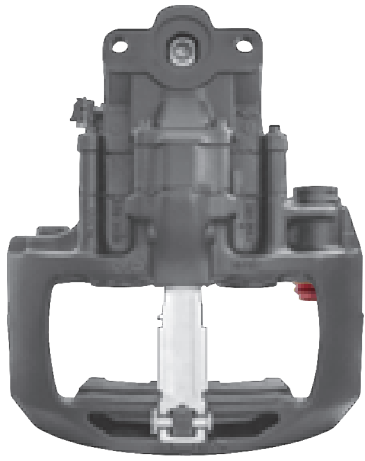

LRT003192RC KNORR-BREMSE SB7 RADIAL

CROSS REFERENCE		VEHICLE APPLICATION	SERVICE KITS
KB	K003192	TRUCK / BUS / COACH SERIES	- LRT001507
	K002968		
	I131985	BRAKE PAD SET	
	I137819	WVA29202 / WVA29108	
	SB7112	ADDITIONAL INFO	
	SB7136		
SB7455RC	COMPLETE UNIT		
SCANIA	1395179		+ = LRT7112SB
	1422036		
	1480809