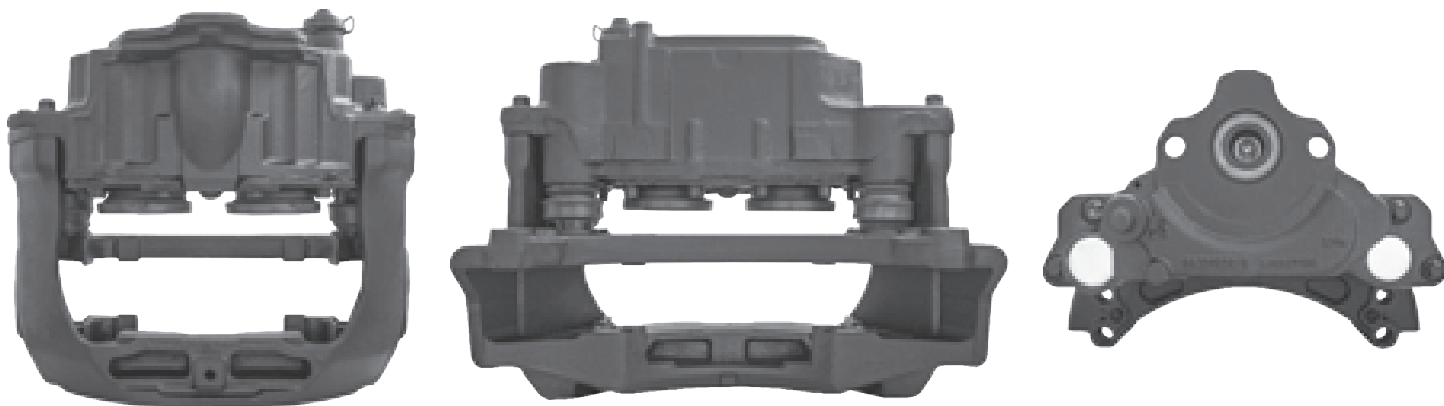

LRT703 MERITOR ELSA195

CROSS REFERENCE	VEHICLE APPLICATION	SERVICE KITS
MERITOR LRG703	370MM DISC	- LRT68324660
TT MXC9307006	BRAKE PAD SET	
	WVA29169 / WVA29177	
	ADDITIONAL INFO