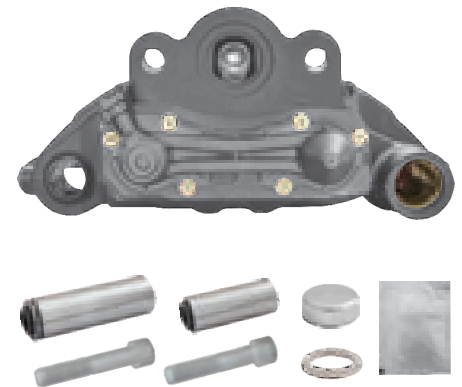

LRT003782RC KNORR-BREMSE SN7

CROSS REFERENCE	VEHICLE APPLICATION	SERVICE KITS
KB K003782 K000445 SN7029	430MM DISC	- LRT001275
MB A9424206701 A9424206706	BRAKE PAD SET WVA29202 / WVA29108	
	ADDITIONAL INFO 	
	COMPLETE UNIT + = LRT7029SN