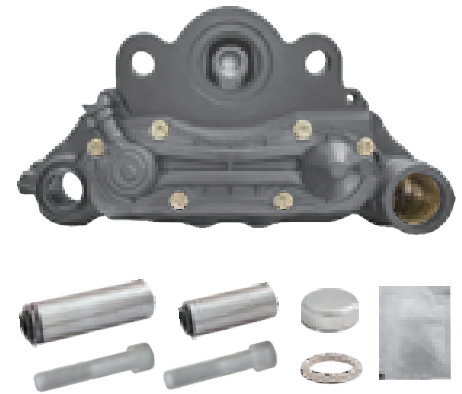

LRT023248RC KNORR-BREMSE SL7

CROSS REFERENCE	VEHICLE APPLICATION	SERVICE KITS
KB K023248 K052380K50 K044399 SL7504	MP3 / MP4 SERIES	- LRT052379K50
	BRAKE PAD SET	
	WVA29244	
MB A9604200102 A9444201002	ADDITIONAL INFO	
	COMPLETE UNIT + = LRT7504SL