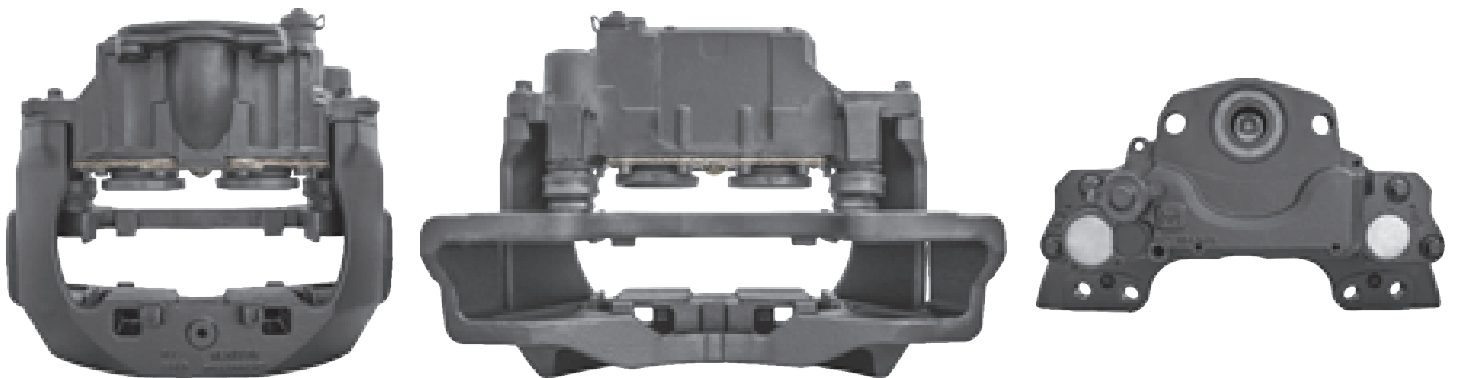

LRT765 MERITOR ELSA225L

CROSS REFERENCE	VEHICLE APPLICATION	SERVICE KITS
MERITOR LRG765 68033982	KOGEL TRAXX	- LRT68325994
	BRAKE PAD SET	
	WVA29211	
	ADDITIONAL INFO