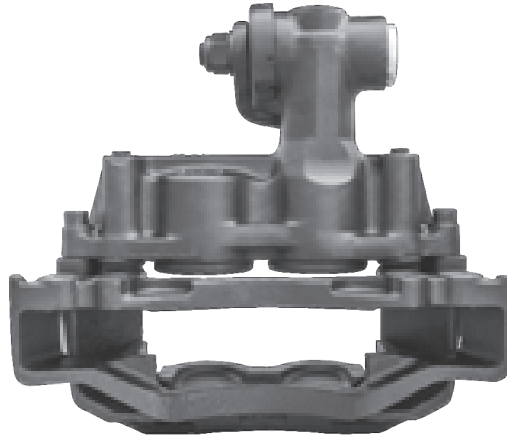

LRT612G GIRLING 60

CROSS REFERENCE		VEHICLE APPLICATION	SERVICE KITS
MERITOR	LRG612	EUROCARGO SERIES	- LRT68320760-16
IVECO	4832627	BRAKE PAD SET	
	68032210	WVA29065	
	68032280	ADDITIONAL INFO	
98493243