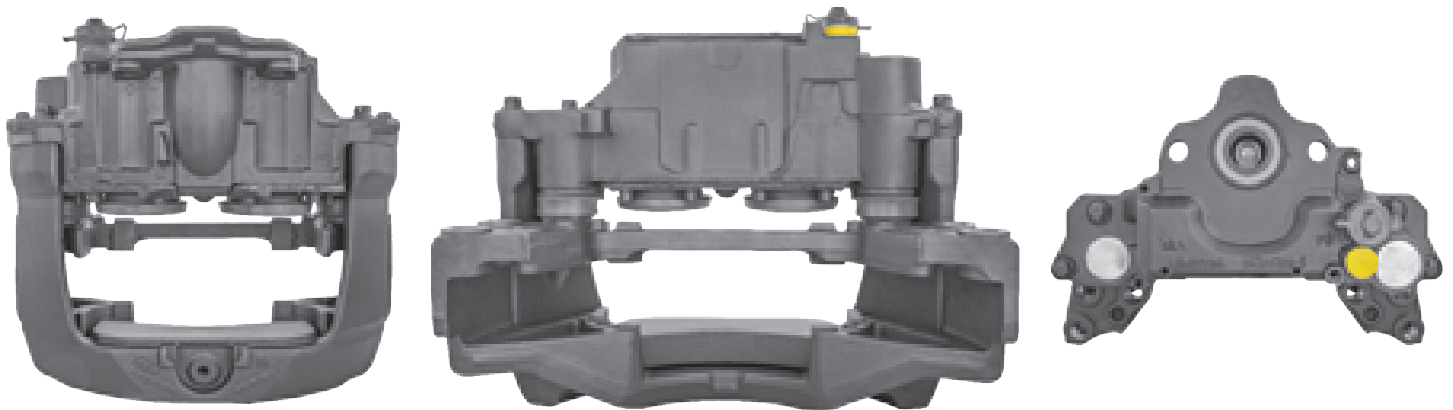

LRT733 MERITOR ELSA195

CROSS REFERENCE	VEHICLE APPLICATION	SERVICE KITS
MERITOR LRG732	FH / FM SERIES	- LRT68325353
VOLVO 20527043 20498847	BRAKE PAD SET WVA29169 / WVA29177	
	ADDITIONAL INFO