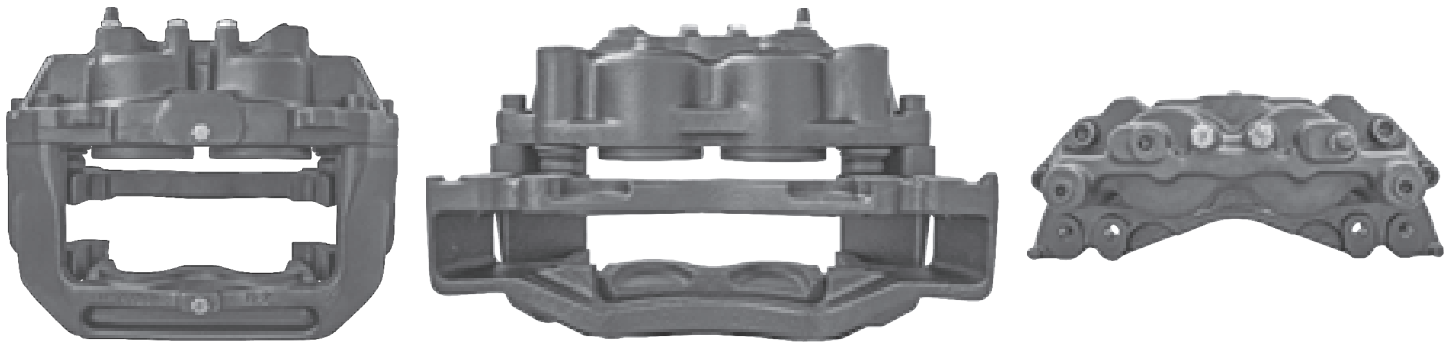

LRT521 GIRLING 60

CROSS REFERENCE	VEHICLE APPLICATION	SERVICE KITS
MERITOR LRG521	VARIO SERIES	- LRT68320760
MB A6884204301 6704205501	BRAKE PAD SET	
	WVA29835	
	ADDITIONAL INFO	
	60