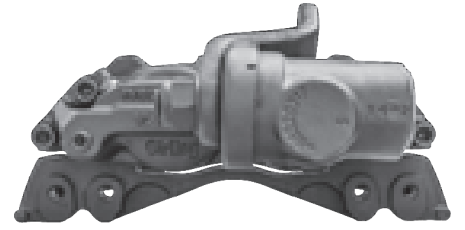

LRT612G GIRLING 60

CROSS REFERENCE		VEHICLE APPLICATION	SERVICE KITS
MERITOR	LRG612	EUROCARGO SERIES	- LRT68320760-16
IVECO	4832627	BRAKE PAD SET	
	68032210	WVA29065	
	68032280	ADDITIONAL INFO	
98493243