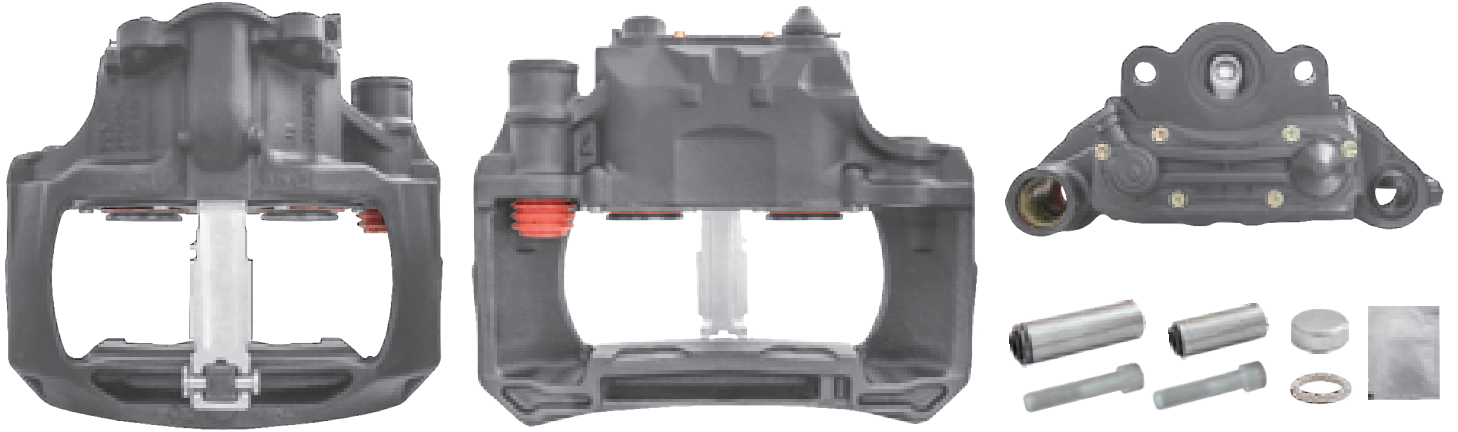

LRT003781RC KNORR-BREMSE SN7

CROSS REFERENCE		VEHICLE APPLICATION	SERVICE KITS
KB	K003781	430MM DISC	- LRT001525
	K000518	BRAKE PAD SET	
	SB7913	WVA29202 / WVA29108	
SMB	M20016401	ADDITIONAL INFO	
		COMPLETE UNIT + = LRT7913SB