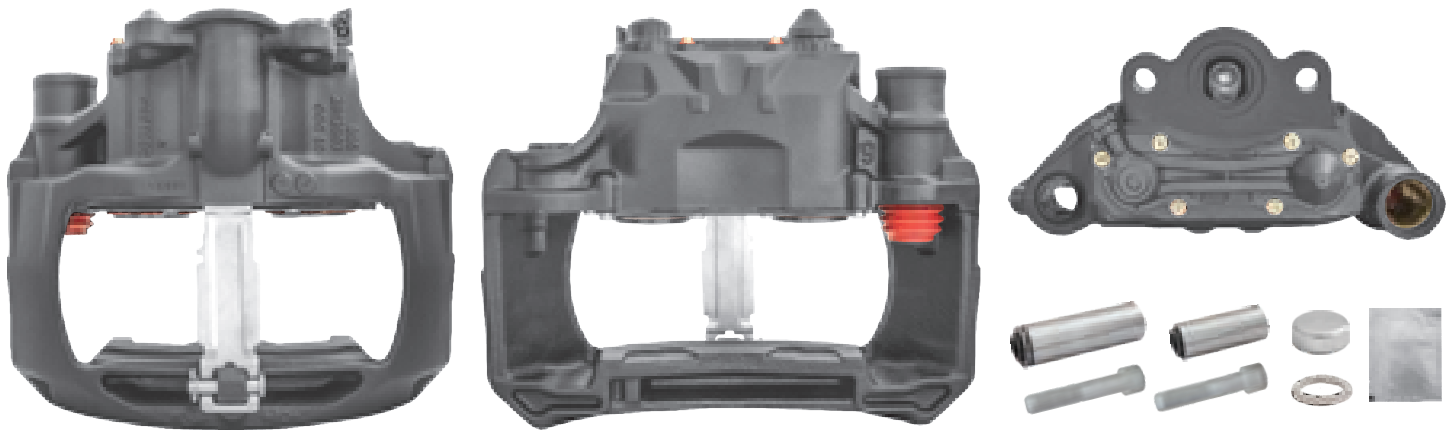

LRT003800RC KNORR-BREMSE SN7

CROSS REFERENCE	VEHICLE APPLICATION	SERVICE KITS
KB K003800 I136689 SB7648 SN7211RC	TRUCK / BUS / COACH SERIES	- LRT000026
	BRAKE PAD SET	
	WVA29202 / WVA29108	
ADDITIONAL INFO		
MB A0014205201 A9424202701 A9424200701 A9424202101 A9424203301		
	COMPLETE UNIT	
	+ = LRT7648SB