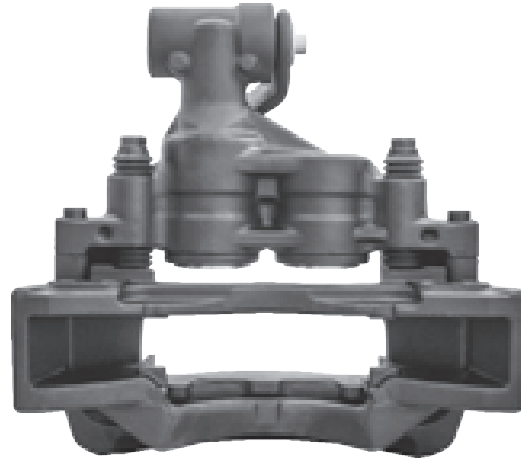

LRT713B BREMBO 60

CROSS REFERENCE	VEHICLE APPLICATION	SERVICE KITS
IVECO 42559202	EUROCARGO SERIES	- LRT566301
	BRAKE PAD SET	
	WVA29065	
	ADDITIONAL INFO