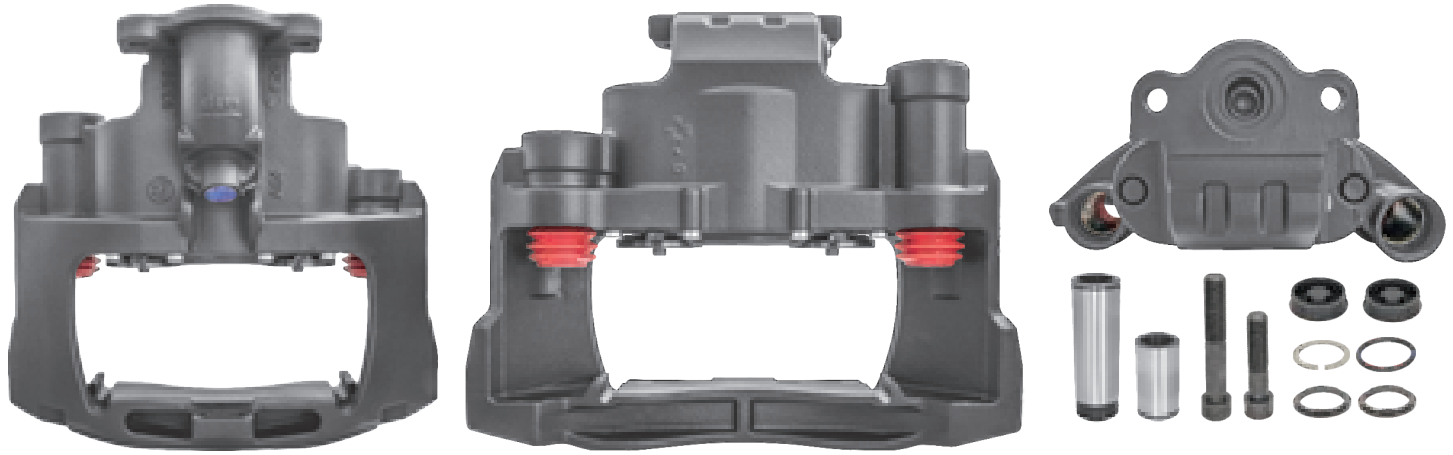

LRT4309010 BPW TSB4309

CROSS REFERENCE	VEHICLE APPLICATION	SERVICE KITS
BPW 0536272010 0936272010 0936272110 0936272011 0936272111	430MM DISC	
	BRAKE PAD SET	
	WVA29228	
	ADDITIONAL INFO