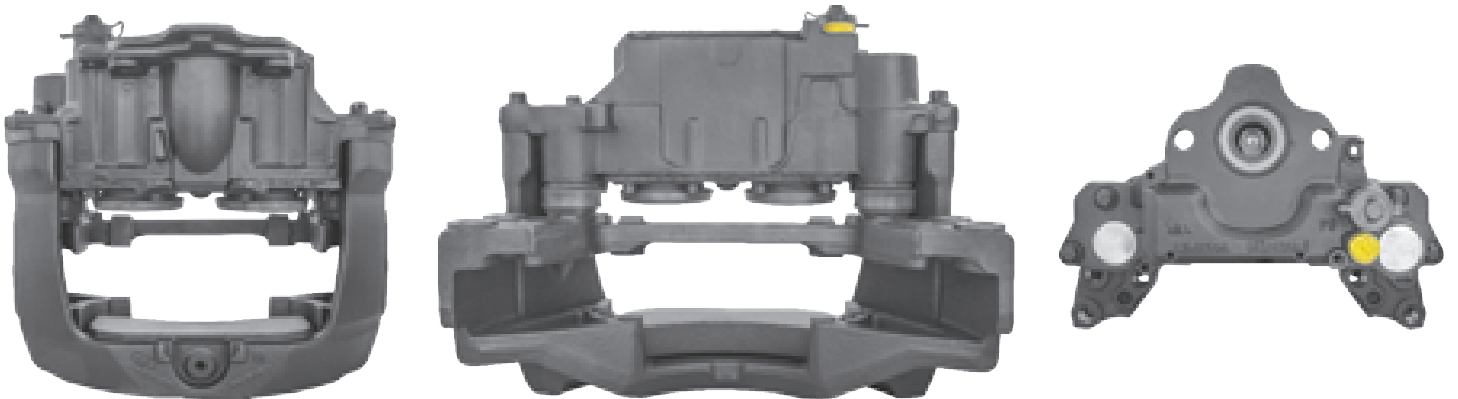

LRT741 MERITOR ELSA195

CROSS REFERENCE	VEHICLE APPLICATION	SERVICE KITS
MERITOR LRG741	MAGNUM / PREMIUM	- LRT68325353
RENAULT 7420566794	BRAKE PAD SET	
	WVA29169 / WVA29177	
	ADDITIONAL INFO