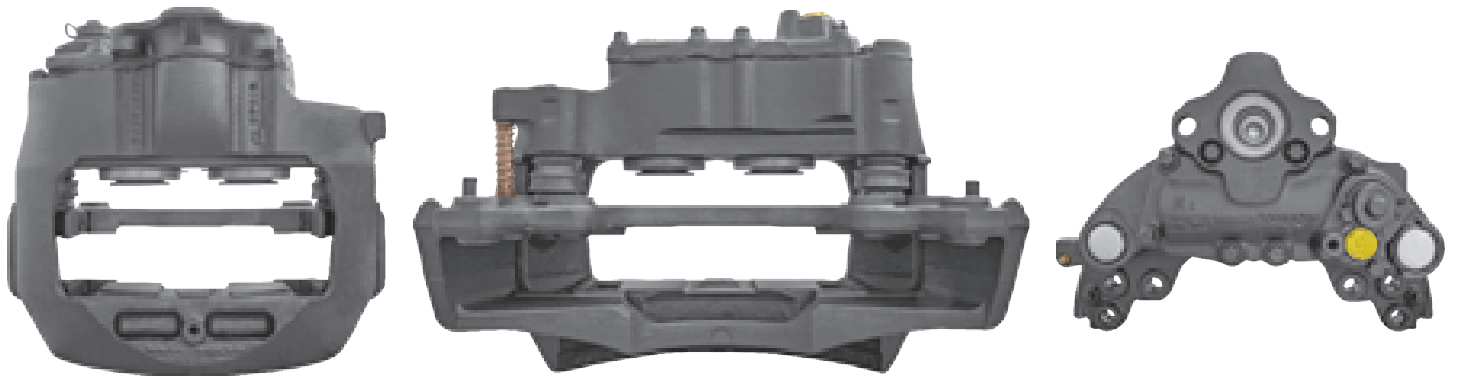

LRT537 MERITOR D-DUCO

CROSS REFERENCE		VEHICLE APPLICATION	SERVICE KITS
MERITOR	LRG537	FL / FH / FM SERIES	- LRT68322849
	LRG653	BRAKE PAD SET	
VOLVO	20424083	WVA29125	
	3199273	ADDITIONAL INFO	
	20400276		
	20401807		
	20424073		
	20785371		
21120759