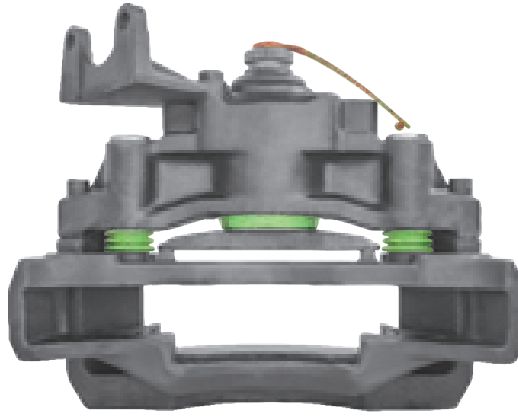

LRT100001 PERROT V-G1000

CROSS REFERENCE	VEHICLE APPLICATION	SERVICE KITS
WABCO 40100001 40100005	L SERIES	- LRT14174151
	BRAKE PAD SET	
MAN 81508049017 81508046017 81508046049	WVA29055	
	ADDITIONAL INFO