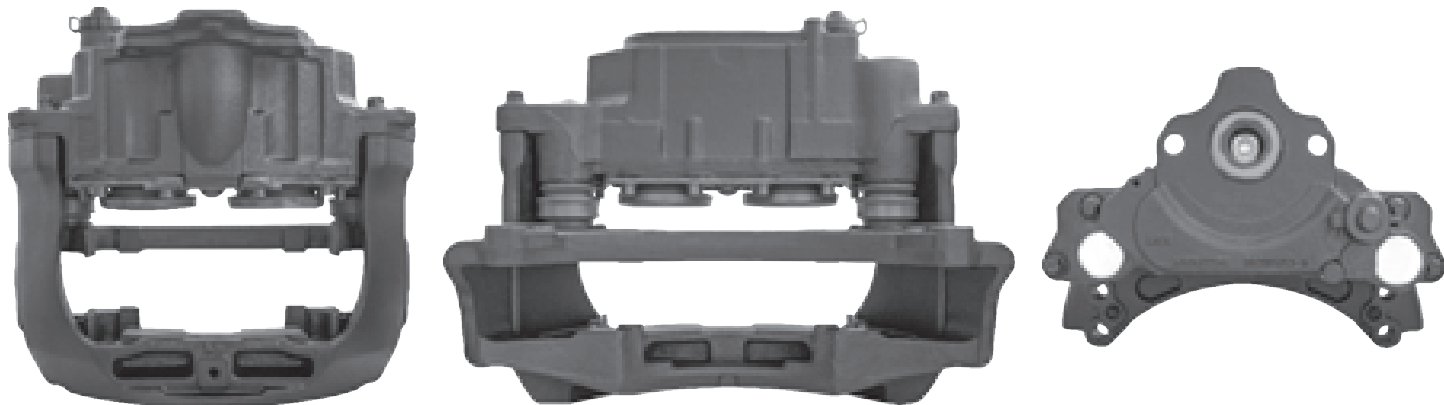

LRT702 MERITOR ELSA195

CROSS REFERENCE	VEHICLE APPLICATION	SERVICE KITS
MERITOR LRG702	370MM DISC	- LRT68324660
TT MXC9307005	BRAKE PAD SET	
	WVA29169 / WVA29177	
	ADDITIONAL INFO