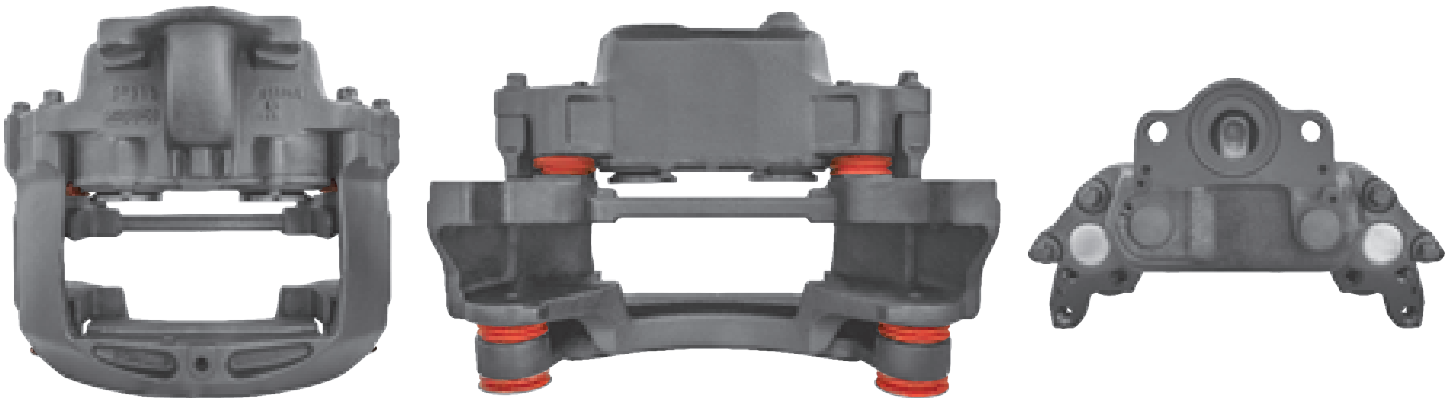

LRT92251-2 HALDEX MODUL-X

CROSS REFERENCE		VEHICLE APPLICATION	SERVICE KITS
HALDEX	92251	FL SERIES	- LRT91615
	92253	BRAKE PAD SET	
	92259	WVA29181	
	92257	ADDITIONAL INFO	
VOLVO	20780780		
	20780780		
	20780799 20780777