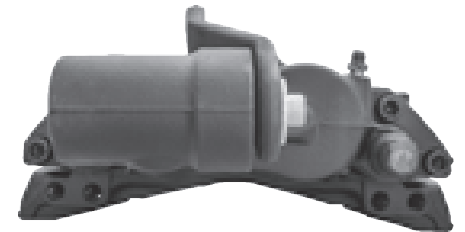

LRT713B BREMBO 60

CROSS REFERENCE	VEHICLE APPLICATION	SERVICE KITS
IVECO 42559202	EUROCARGO SERIES	- LRT566301
	BRAKE PAD SET	
	WVA29065	
	ADDITIONAL INFO