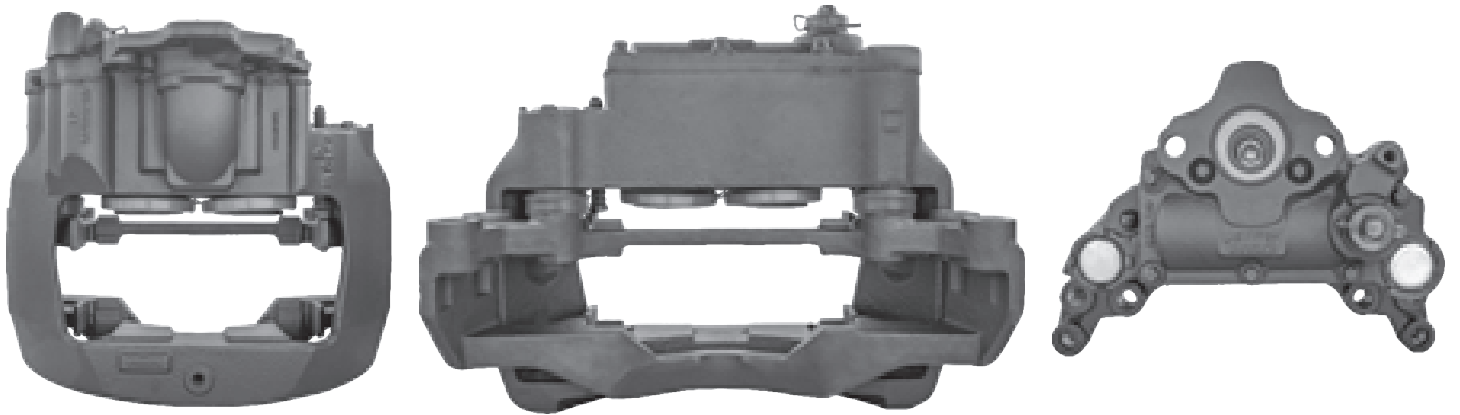

LRT561 MERITOR C-DUCO

CROSS REFERENCE		VEHICLE APPLICATION	SERVICE KITS
MERITOR	LRG561	FL / FM SERIES	- LRT68322998
VOLVO	20442329 20399118 20401800 20785384	BRAKE PAD SET	
		WVA29137	
		ADDITIONAL INFO