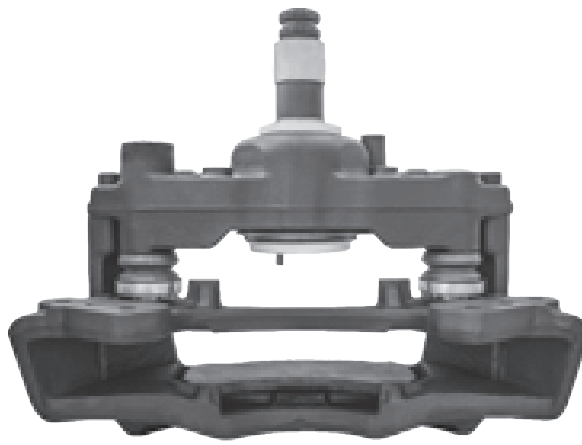

LRT622 MERITOR D3

CROSS REFERENCE		VEHICLE APPLICATION	SERVICE KITS
MERITOR	LRG622	TRUCK / BUS / COACH SERIES	- LRT68320717
MB	A0014204101	BRAKE PAD SET	
	A3564202801	WVA29083	
		ADDITIONAL INFO