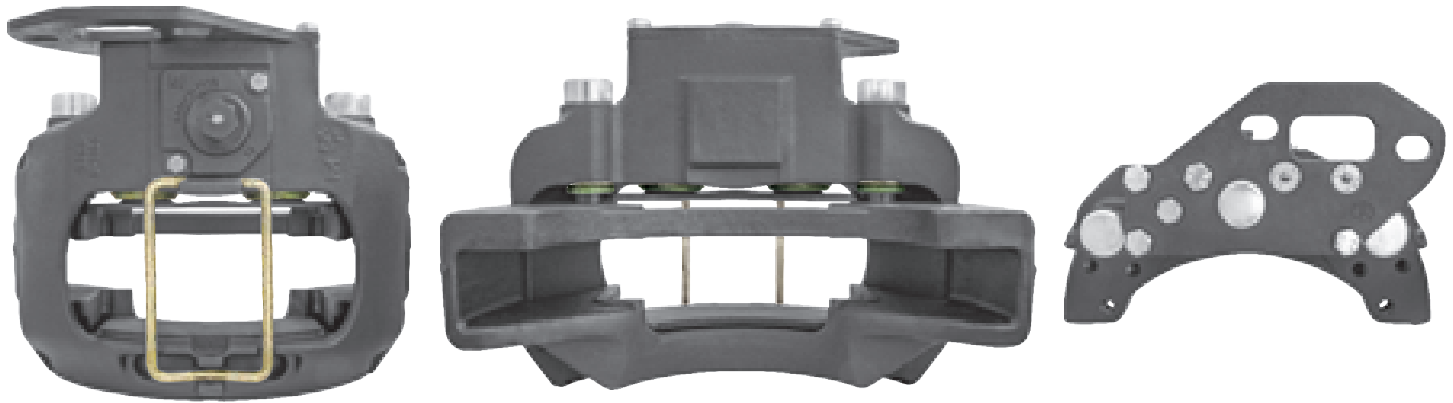

LRT4836 MERITOR DX195

CROSS REFERENCE	VEHICLE APPLICATION	SERVICE KITS
MERITOR 15224836SR	370MM DISC	- LRT68323215
TT MXC4836	BRAKE PAD SET	
	WVA29124	
	ADDITIONAL INFO