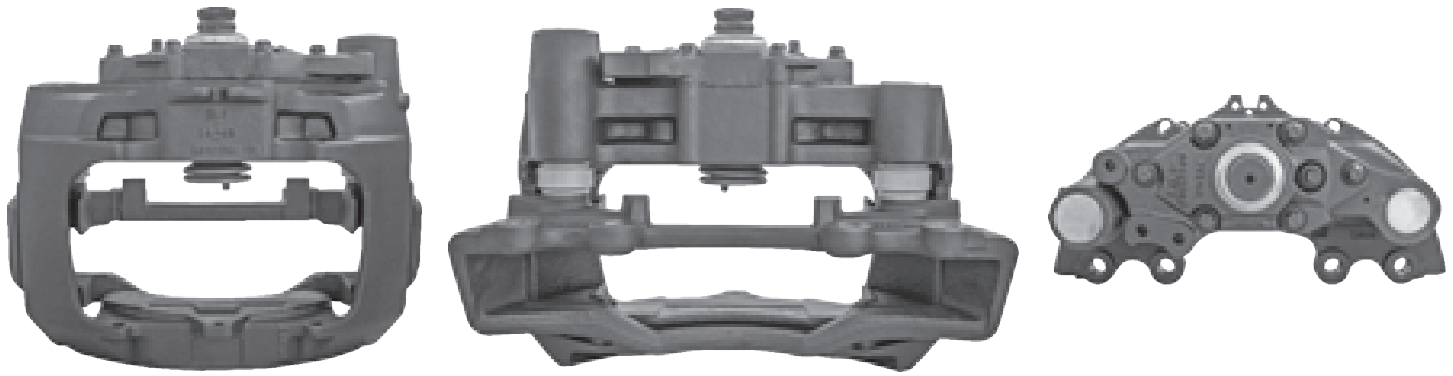

LRT548 MERITOR D-LISA

CROSS REFERENCE	VEHICLE APPLICATION	SERVICE KITS
MERITOR LRG548	MAGNUM / PREMIUM / AGORA	- LRT68321281
RENAULT 5001854741 5001872019 5010260004 5010260423 5010393686 5010525283	BRAKE PAD SET	
	WVA29090	
	ADDITIONAL INFO