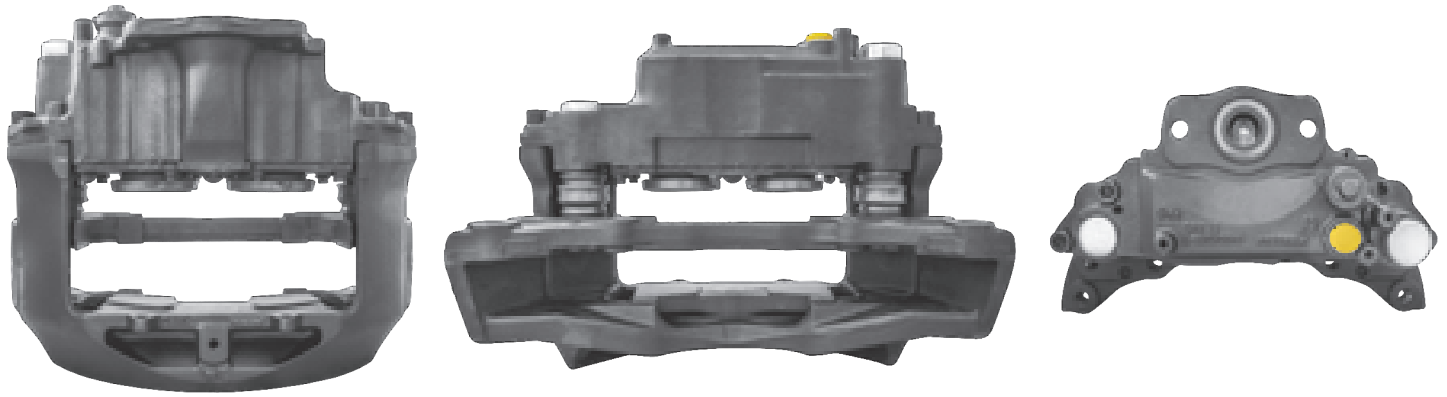

LRT638 MERITOR ELSA2

CROSS REFERENCE		VEHICLE APPLICATION	SERVICE KITS
MERITOR	LRG638	TGA	- LRT68324200
MAN	81508046239	BRAKE PAD SET	
	81508046313	WVA29131	
	81508046321	ADDITIONAL INFO