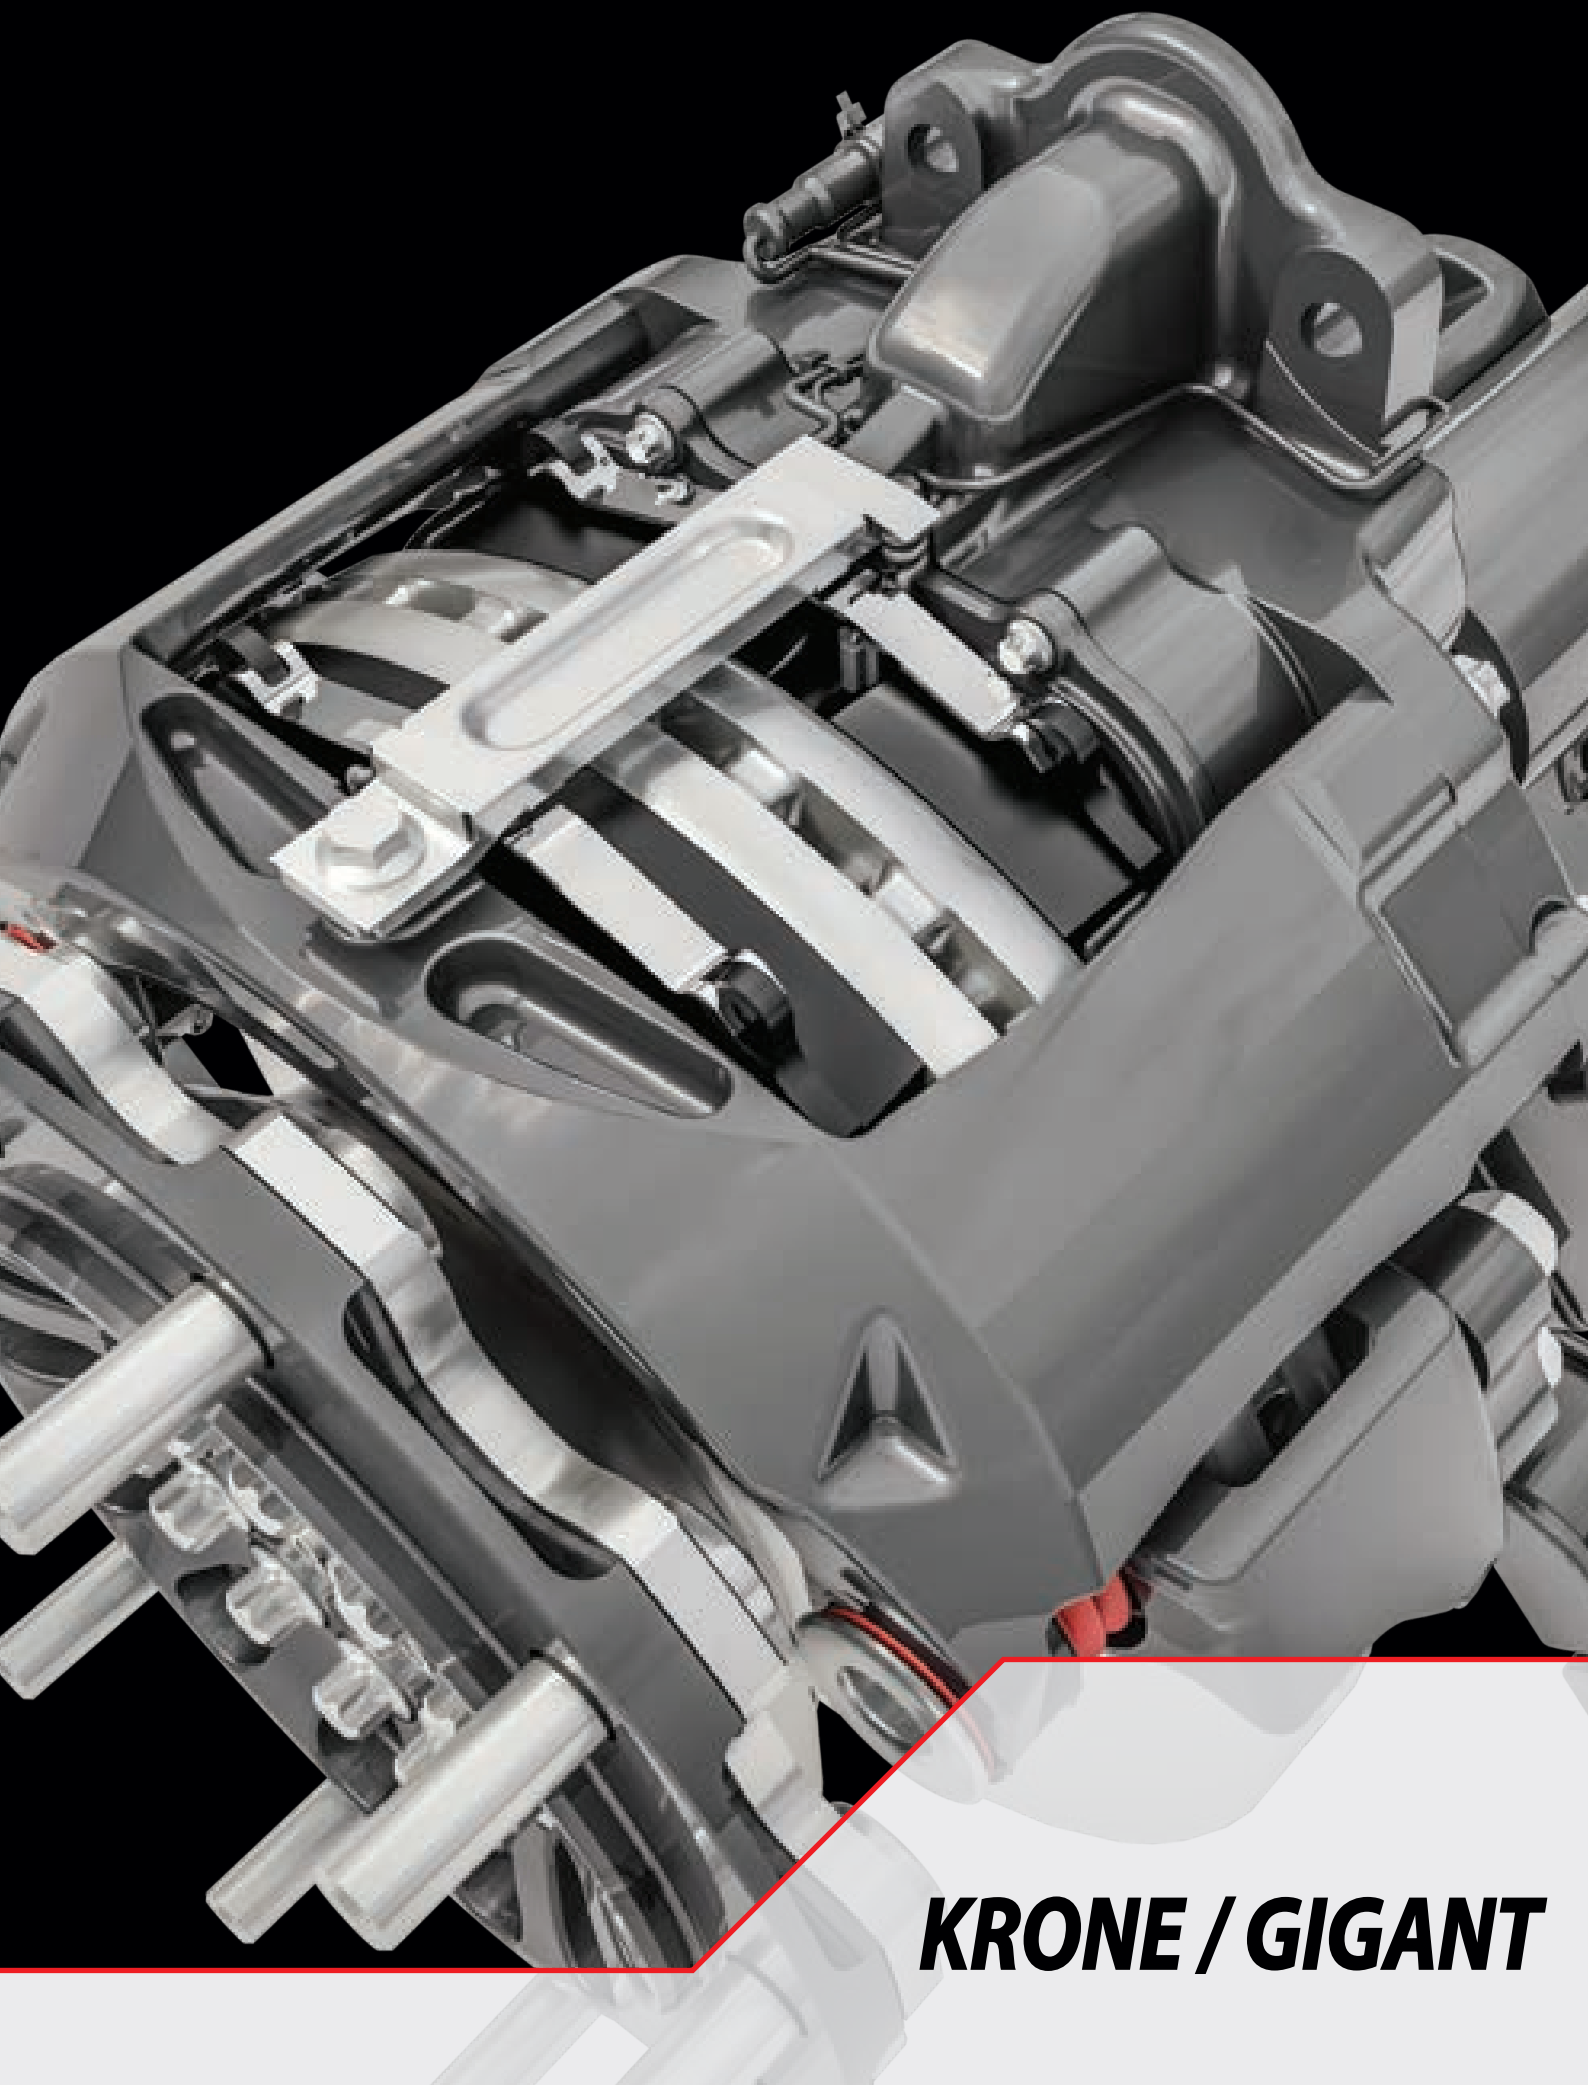

# LRT222084 HALDEX MODUL T DBT22LT

CROSS REFERENCE	VEHICLE APPLICATION	SERVICE KITS
HALDEX 96546	430MM DISC	 - LRT95886
JOST 0250410183	<b>BRAKE PAD SET</b>	
	0250410020	
	<b>ADDITIONAL INFO</b>	
		

***KRONE / GIGANT***