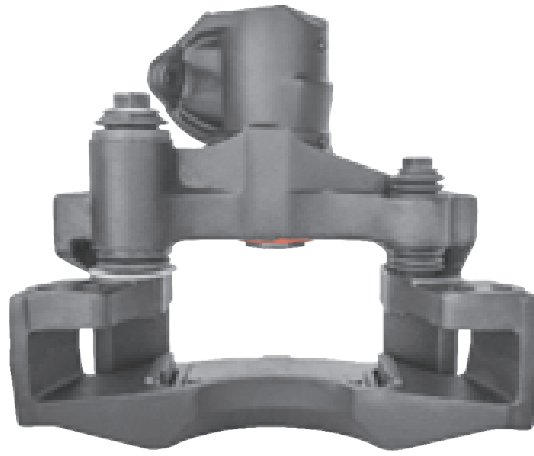

LRT709 BENDIX 19,5

CROSS REFERENCE	VEHICLE APPLICATION	SERVICE KITS
IVECO 131790 98479613 K016152 42555487	EUROCARGO SERIES	- LRT139140
	BRAKE PAD SET WVA29032