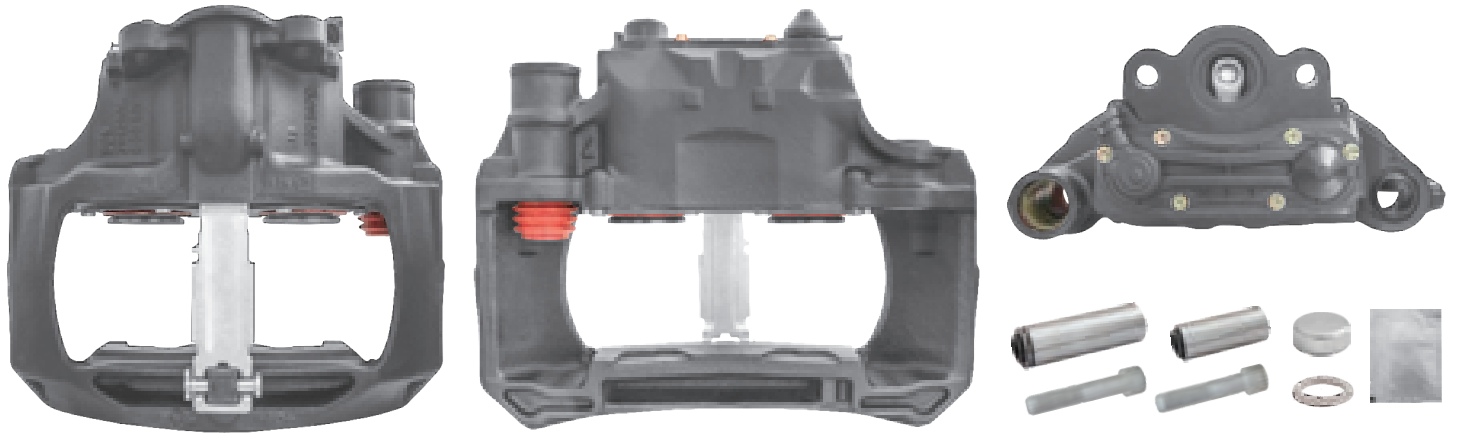

LRT003781RC KNORR-BREMSE SN7

CROSS REFERENCE	VEHICLE APPLICATION	SERVICE KITS
KB K003781 SN7038 SB7810 Z0010912	430MM DISC	- LRT000027
	BRAKE PAD SET	
WVA29202 / WVA29108		
ADDITIONAL INFO		
MB A9424204601 A9424204001 A9424204201	COMPLETE UNIT	
	+ = LRT7038SN