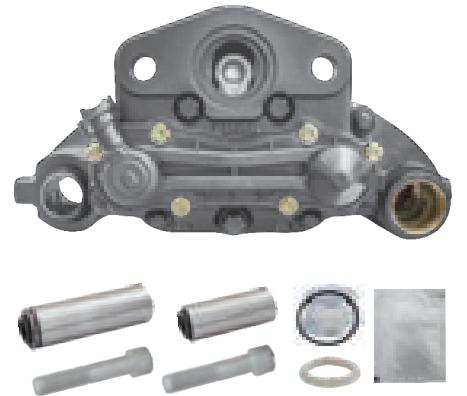

LRT002920RC KNORR-BREMSE SB6

CROSS REFERENCE		VEHICLE APPLICATION	SERVICE KITS
KB	K002920	TRUCK SERIES	- LRT001500
	II39259F	BRAKE PAD SET	
	SB6557	WVA29095 / WVA29306	
	SB6418	ADDITIONAL INFO	
IVECO	500363443		
		COMPLETE UNIT	
		+ = LRT6557SB