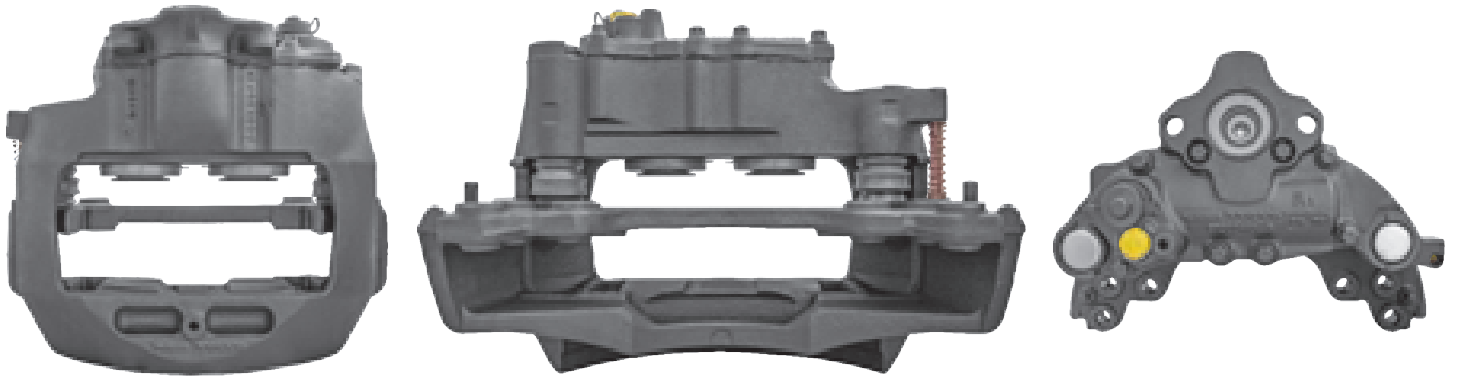

LRT536 MERITOR D-DUCO

CROSS REFERENCE		VEHICLE APPLICATION	SERVICE KITS
MERITOR	LRG536	FL / FH / FM SERIES	- LRT68322849
	LRG652	BRAKE PAD SET	
VOLVO	20424082	WVA29125	
	3199272	ADDITIONAL INFO	
	20400275		
	20401806		
	20424072		
	20785370		
21120758