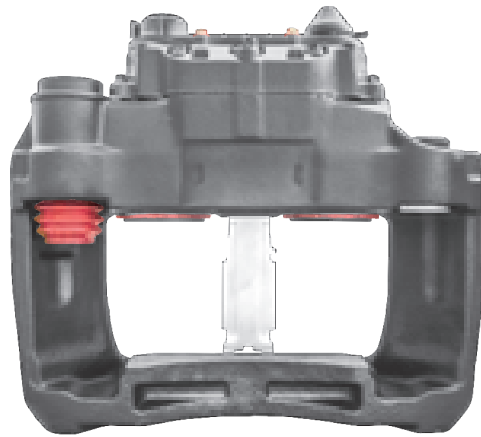

LRT002919RC KNORR-BREMSE SB6

CROSS REFERENCE		VEHICLE APPLICATION	SERVICE KITS
KB	K002919	TRUCK SERIES	- LRT001499
	II39258F	BRAKE PAD SET	
	SB6547	WVA29095 / WVA29306	
	SB6408	ADDITIONAL INFO	
IVECO	500363442		
		COMPLETE UNIT	
		+ = LRT6547SB