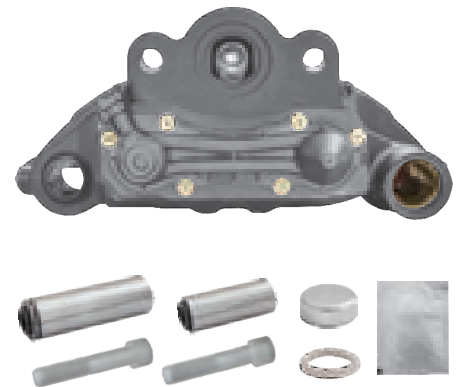

LRT003782RC KNORR-BREMSE SN7

CROSS REFERENCE	VEHICLE APPLICATION	SERVICE KITS
KB K003782 K000445 SB7724	430MM DISC	- LRT000026
MB A9424202901	BRAKE PAD SET WVA29202 / WVA29108	
	ADDITIONAL INFO 	
	COMPLETE UNIT + = LRT77245B