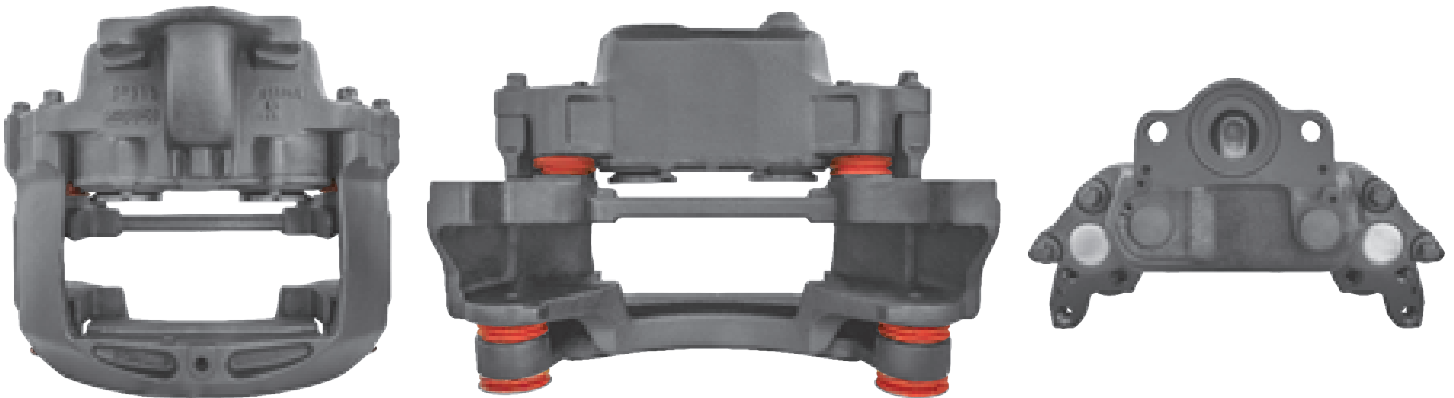

LRT92251-2 HALDEX MODUL-X

CROSS REFERENCE		VEHICLE APPLICATION	SERVICE KITS
HALDEX	92251	MIDLUM	- LRT91615
	92252		
RENAULT	5010598423	BRAKE PAD SET	
		WVA29181	
		ADDITIONAL INFO