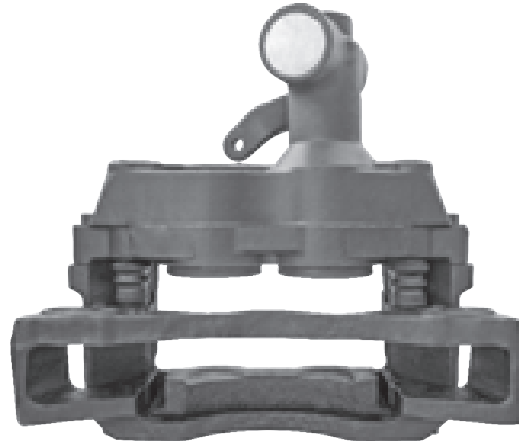

LRT609 GIRLING 58

CROSS REFERENCE	VEHICLE APPLICATION	SERVICE KITS
MERITOR LRG609	FL SERIES	- LRT68320195
VOLVO 3091726	BRAKE PAD SET	
	WVA29302	
	ADDITIONAL INFO	
	+ 58