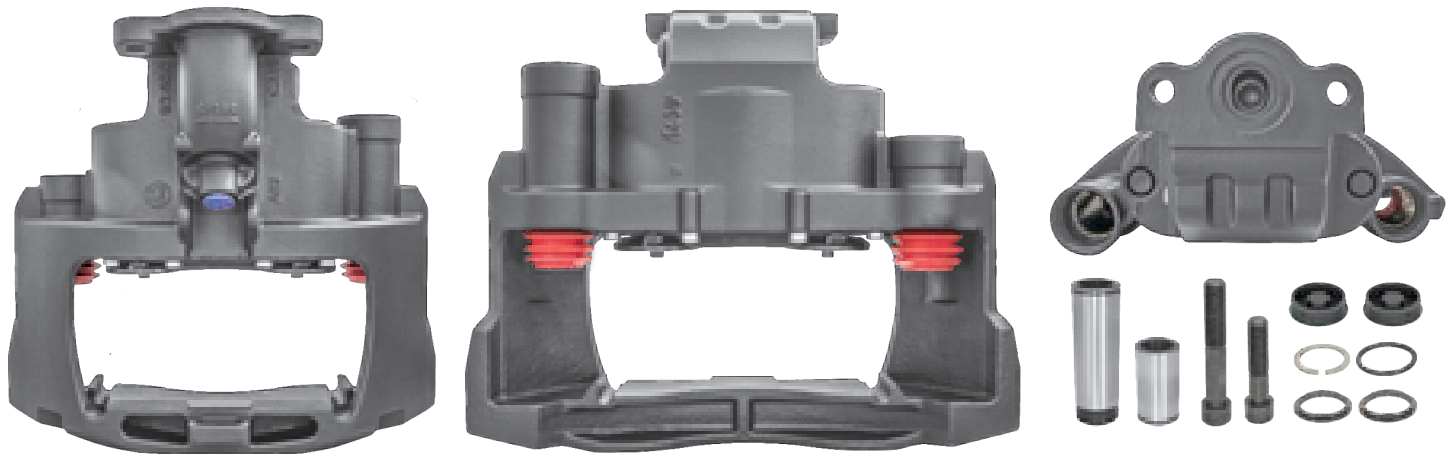

LRT4309020 BPW TSB4309

CROSS REFERENCE	VEHICLE APPLICATION	SERVICE KITS
BPW 0536272020 0936272020 0936272120 0936272021 0936272121	430MM DISC	
	BRAKE PAD SET	
	WVA29228	
	ADDITIONAL INFO