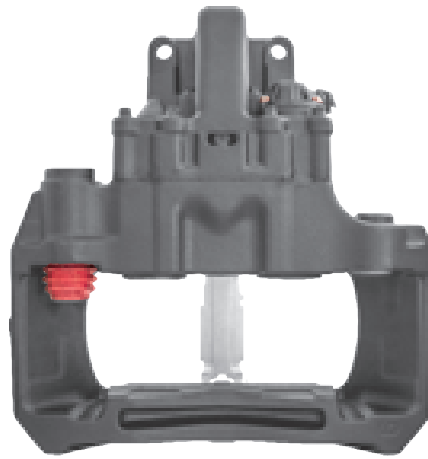

LRT002964RC KNORR-BREMSE SB7 RADIAL

CROSS REFERENCE	VEHICLE APPLICATION	SERVICE KITS
KB K002964 I139007F SB7156 SB7451RC	TRUCK / BUS / COACH SERIES	- LRT000943
MB A0501006851	BRAKE PAD SET WVA29202 / WVA29108	
	ADDITIONAL INFO 	
	COMPLETE UNIT + = LRT7156SB