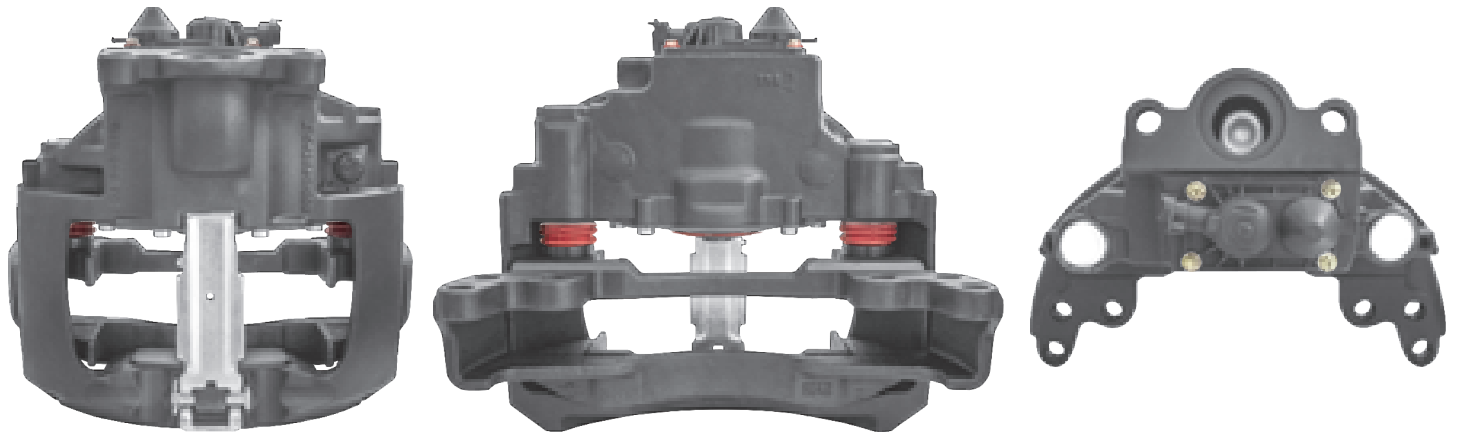

LRT5013SN KNORR-BREMSE SN5

CROSS REFERENCE	VEHICLE APPLICATION	SERVICE KITS
KB K004573 K010792 K011257 K001752 K001754 K011259 SN5013 SN5016RC MB A9704203901 A9704205901	ATEGO SERIES	- LRT001927
	BRAKE PAD SET	
	WVA29115	
	ADDITIONAL INFO