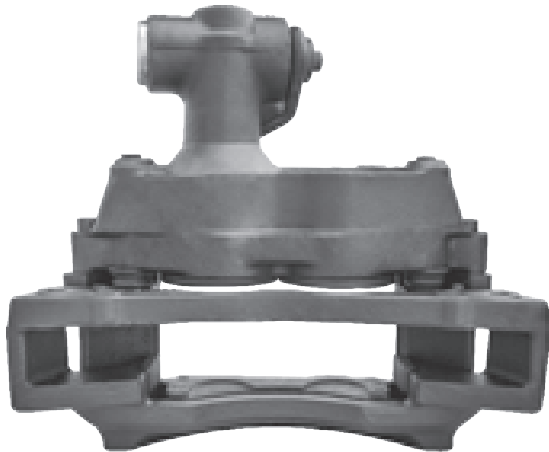

LRT615G GIRLING 68

CROSS REFERENCE		VEHICLE APPLICATION	SERVICE KITS
MERITOR	LRG615	EUROCARGO SERIES	- LRT68320195
IVECO	4832625	BRAKE PAD SET	
	68032209	WVA29067	
	68032279	ADDITIONAL INFO	
98469209