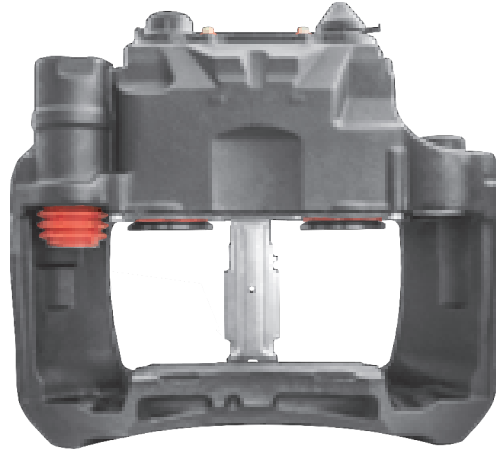

LRT002107RC KNORR-BREMSE SN6

CROSS REFERENCE		VEHICLE APPLICATION	SERVICE KITS
KB	K002107	TRUCK SERIES	- LRT002313
	K003789	BRAKE PAD SET	
	SN6551	WVA29095 / WVA29306	
IVECO	504079033	ADDITIONAL INFO	
		COMPLETE UNIT	
		+ = LRT6551SN