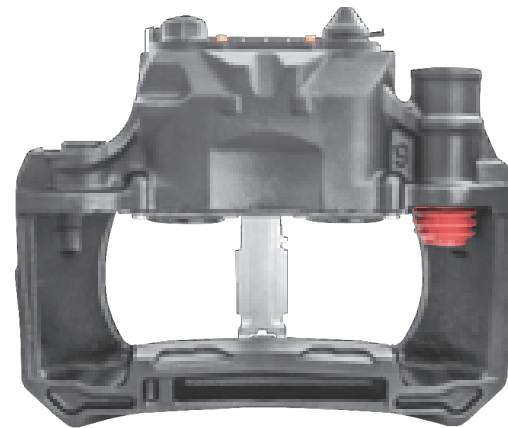

LRT013161RC KNORR-BREMSE SN7

CROSS REFERENCE		VEHICLE APPLICATION	SERVICE KITS
KB	K013161	TRUCK / BUS / COACH SERIES	- LRT001510
	SN7042	BRAKE PAD SET	
	K007767	WVA29202 / WVA29108	
	Z0017261	ADDITIONAL INFO	
	K016829		
	K019136		COMPLETE UNIT
IVECO	41285006	+ = LRT7042SN	
	41285185