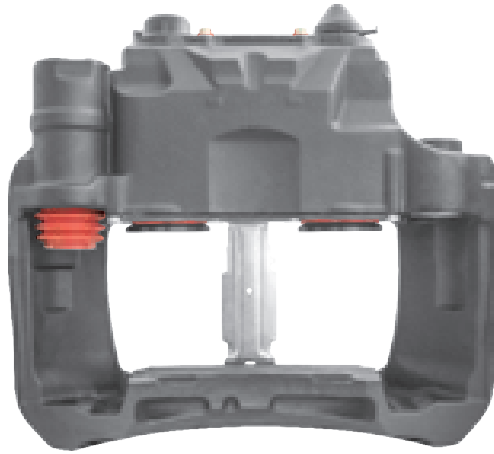

LRT013177RC KNORR-BREMSE SN6

CROSS REFERENCE		VEHICLE APPLICATION	SERVICE KITS
KB	K013177	SN6558	- LRT001926
	K002060	SN6558RC	
	K001764	SB6516	
	K03793	II36704	
	K013177	II36700	
	SN6560		
MB	A9754205401		
	A9754201101		
	A9754201501		
		ATEGO SERIES	
		BRAKE PAD SET	
		WVA29095 / WVA29306	
		ADDITIONAL INFO	
		COMPLETE UNIT	
		+ = LRT6560SN