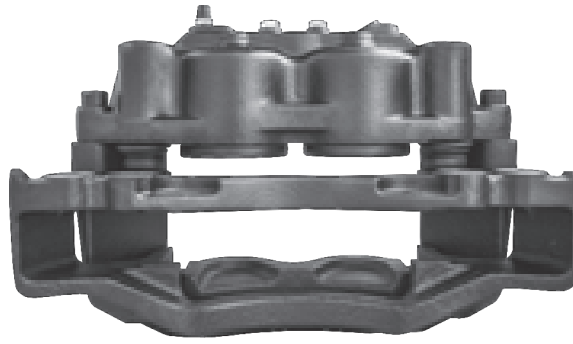

LRT506G GIRLING 60

CROSS REFERENCE		VEHICLE APPLICATION	SERVICE KITS
MERITOR	LRG506	EUROCARGO SERIES	- LRT68320760-16
		BRAKE PAD SET	
		WVA29065	
		ADDITIONAL INFO	
IVECO 4830626 68032134 68032276 98493240		60