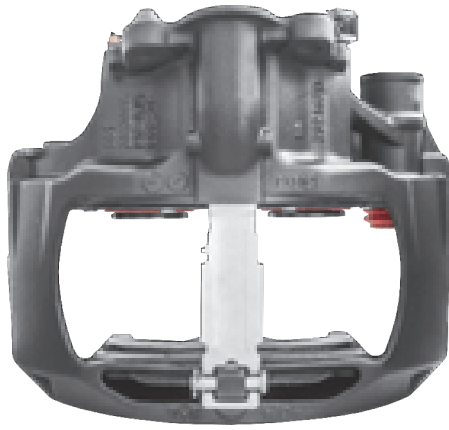

LRT013160RC KNORR-BREMSE SN7

CROSS REFERENCE		VEHICLE APPLICATION	SERVICE KITS
KB	K013160	TRUCK / BUS / COACH SERIES	- LRT001510
	SN7052	BRAKE PAD SET	
	K007768	WVA29202 / WVA29108	
	Z0017262	ADDITIONAL INFO	
	K016830		
	K019137		COMPLETE UNIT
IVECO	41285007	+ = LRT7052SN	
	41285186