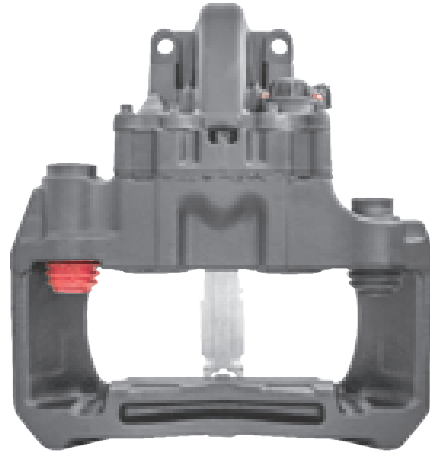

LRT040945K50RC KNORR-BREMSE SB7 RADIAL

CROSS REFERENCE		VEHICLE APPLICATION	SERVICE KITS
KB	K040945K50	TRUCK / BUS / COACH SERIES	- LRT010765
	K001590SC	BRAKE PAD SET	
	K009898	WVA29202 / WVA29108	
	K010809	ADDITIONAL INFO	
	K031441		
	SB7212	COMPLETE UNIT	
SCANIA	1731229		
	1756395		
	1903436		
		+ = LRT7212K50SB