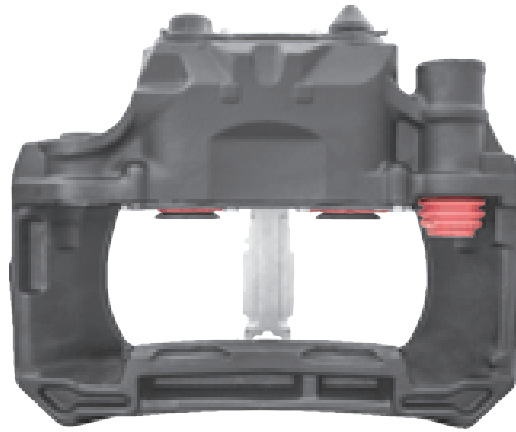

LRT023278RC KNORR-BREMSE SM7

CROSS REFERENCE	VEHICLE APPLICATION	SERVICE KITS
KB K023278 K052392K50 K023366 SM7003 SM7007	MP3 / MP4 SERIES	- LRT046498K50
	BRAKE PAD SET	
	WVA29246	
	ADDITIONAL INFO	
MB A9444207901 A9444208801		
	COMPLETE UNIT	
	+ = LRT7003SM