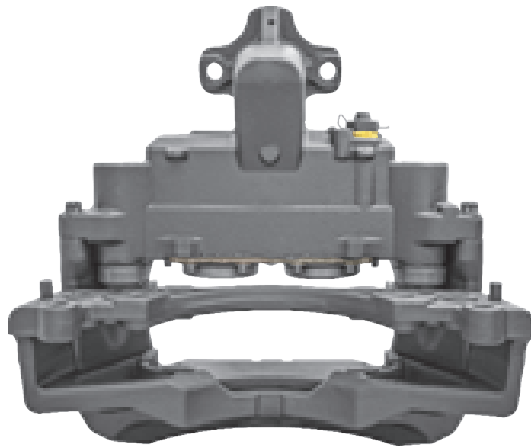

LRT726 MERITOR ELSA225 RADIAL

CROSS REFERENCE	VEHICLE APPLICATION	SERVICE KITS
MERITOR LRG726	FH / FM / B SERIES	- LRT68325303
VOLVO 20523651 20527036	BRAKE PAD SET	
	WVA29174	
	ADDITIONAL INFO