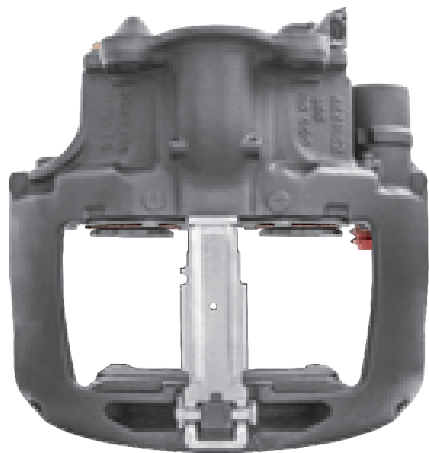

LRT013173RC KNORR-BREMSE SN6

CROSS REFERENCE		VEHICLE APPLICATION	SERVICE KITS
KB	K013173	370MM DISC	- LRT001105
	K001118	BRAKE PAD SET	
	SN6539	WVA29095 / WVA29306	
	SN6570RC	ADDITIONAL INFO	
BPW	0536270371		
		COMPLETE UNIT	
		+ = LRT6539SN