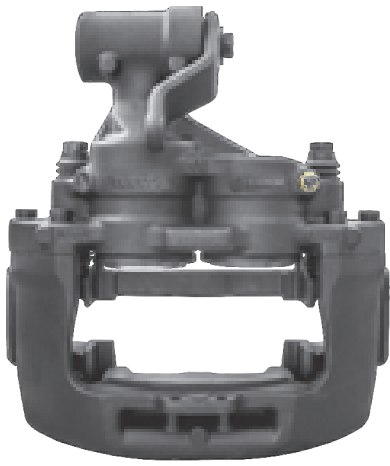

LRT714B BREMBO 68

CROSS REFERENCE	VEHICLE APPLICATION	SERVICE KITS
IVECO 504234181 42559203 122980308	EUROCARGO SERIES	- LRT566301
	BRAKE PAD SET	
	WVA29067	
	ADDITIONAL INFO