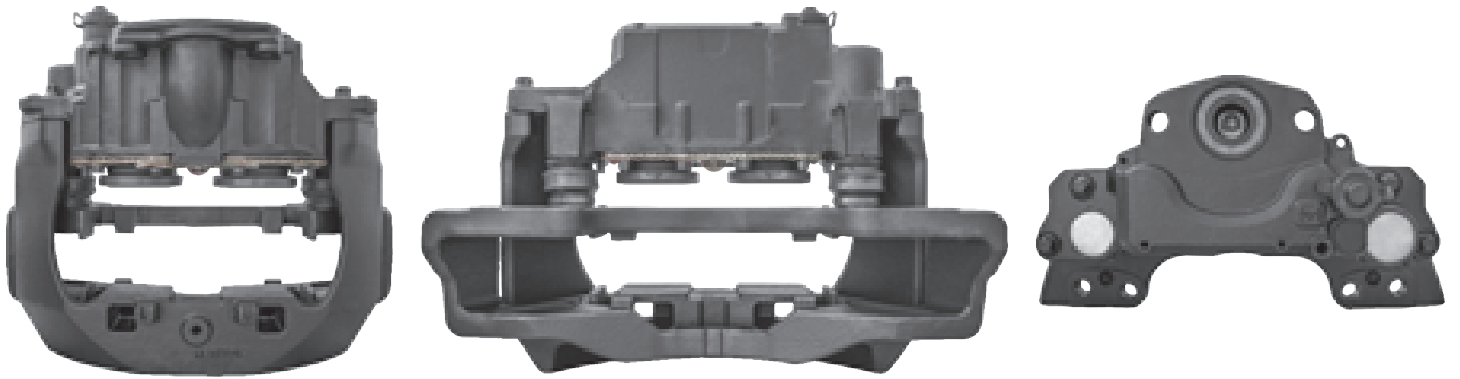

LRT764 MERITOR ELSA225L

CROSS REFERENCE	VEHICLE APPLICATION	SERVICE KITS
MERITOR LRG764 68033981	KOGEL TRAXX	- LRT68325994
	BRAKE PAD SET	
	WVA29211	
	ADDITIONAL INFO