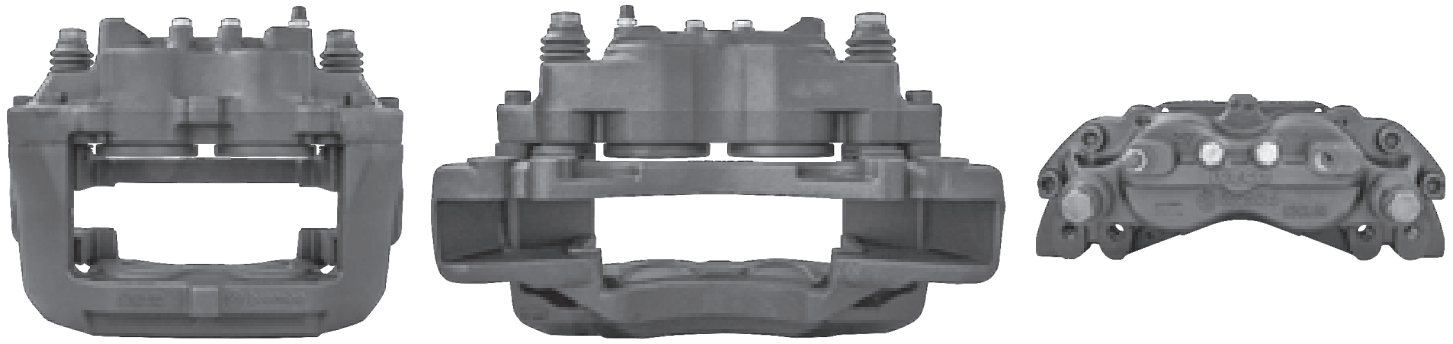

LRT506B BREMBO 60

CROSS REFERENCE	VEHICLE APPLICATION	SERVICE KITS
BREMBO 122576008	EUROCARGO SERIES	- LRT576301
IVECO 42534119	BRAKE PAD SET	
	WVA29065	
	ADDITIONAL INFO	
	60