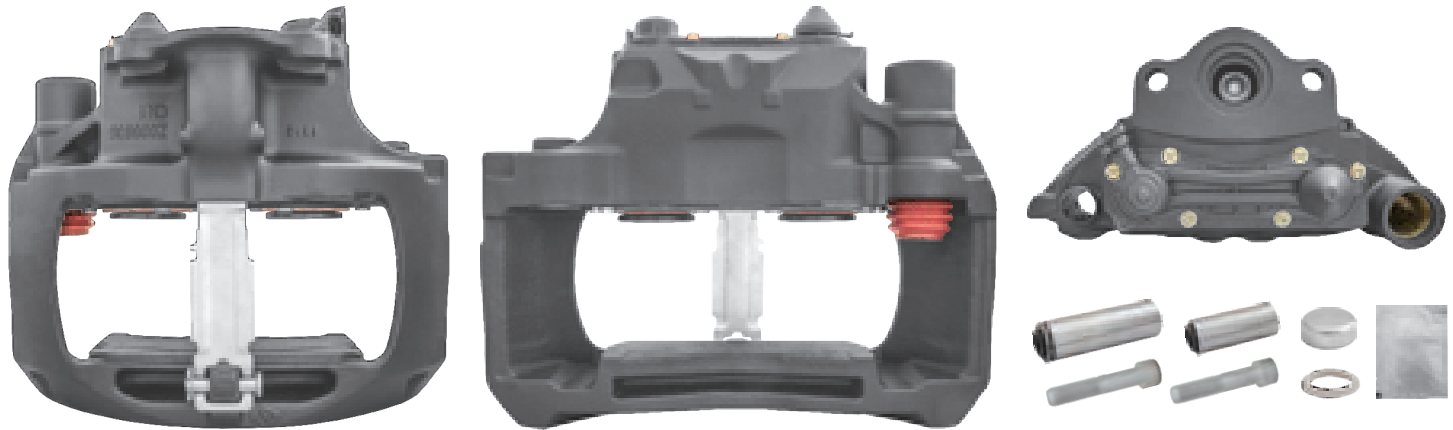

LRT010627RC KNORR-BREMSE SN7

CROSS REFERENCE		VEHICLE APPLICATION	SERVICE KITS
KB	K010627	TGA SERIES	- LRT001278
	K004545	BRAKE PAD SET	
	SN7228	WVA29202 / WVA29108	
	SN7275RC		
MAN	81508046449	ADDITIONAL INFO	
	81508046515	+8°	
	81508046451	COMPLETE UNIT	
	81508046517	+ = LRT7228SN