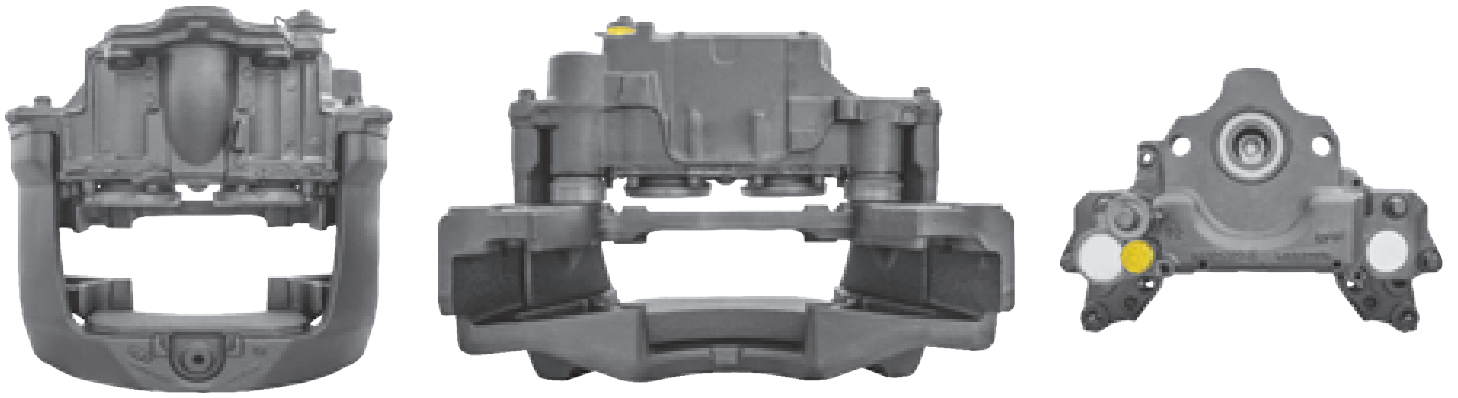

LRT740 MERITOR ELSA195

CROSS REFERENCE	VEHICLE APPLICATION	SERVICE KITS
MERITOR LRG740	MAGNUM / PREMIUM	- LRT68325353
RENAULT 7420566793	BRAKE PAD SET	
	WVA29169 / WVA29177	
	ADDITIONAL INFO