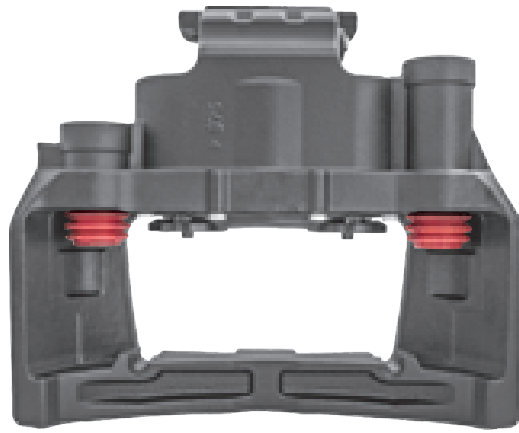

LRT3709030 BPW TSB3709

CROSS REFERENCE	VEHICLE APPLICATION	SERVICE KITS
BPW 0536272030 0936272030 0936272130 0936272031 0936272131	370MM DISC	
	BRAKE PAD SET	
	WVA29227	
	ADDITIONAL INFO