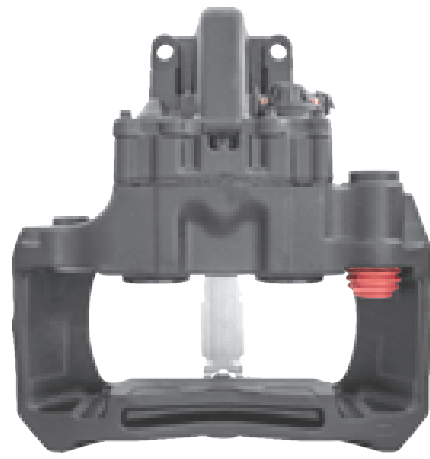

LRT003193RC KNORR-BREMSE SB7 RADIAL

CROSS REFERENCE		VEHICLE APPLICATION	SERVICE KITS
KB	K003193	TRUCK / BUS / COACH SERIES	- LRT001507
	K002969		
	I131984	BRAKE PAD SET	
	I137818	WVA29202 / WVA29108	
	SB7465RC	ADDITIONAL INFO	
	SB7102		
SB7126	COMPLETE UNIT		
SCANIA	1395178		+ = LRT7102SB
	1422035		
	1480810