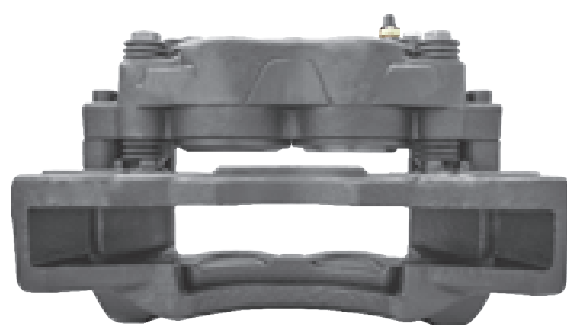

LRT509B BREMBO 68

CROSS REFERENCE	VEHICLE APPLICATION	SERVICE KITS
BREMBO 122566009	EUROCARGO SERIES	- LRT576305
IVECO 42534116	BRAKE PAD SET	
	WVA29067	
	ADDITIONAL INFO	
	68