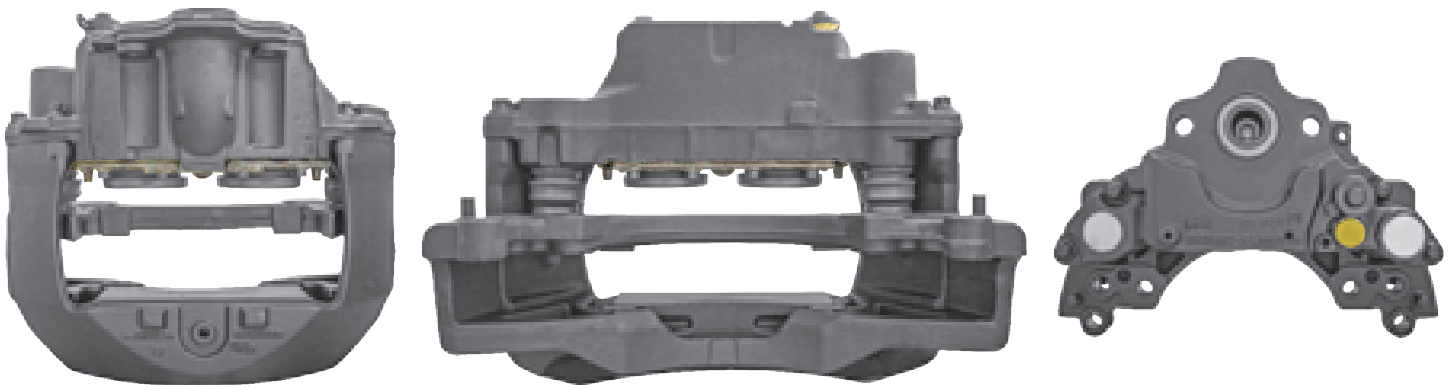

LRT729 MERITOR ELSA225

CROSS REFERENCE	VEHICLE APPLICATION	SERVICE KITS
MERITOR LRG729	FH SERIES	- LRT68325303
VOLVO 20526991 20523648 21024419	BRAKE PAD SET WVA29174	
	ADDITIONAL INFO