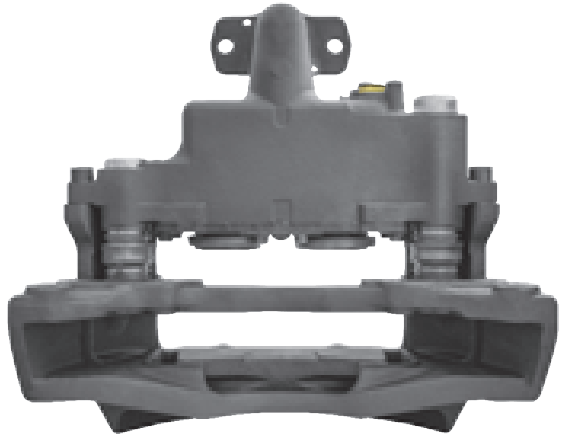

LRT670 MERITOR ELSA2 RADIAL

CROSS REFERENCE		VEHICLE APPLICATION	SERVICE KITS
MERITOR	LRG670	B SERIES	- LRT68324200
	LRG663	BRAKE PAD SET	
	LRG745	WVA29131	
VOLVO	20535921	ADDITIONAL INFO