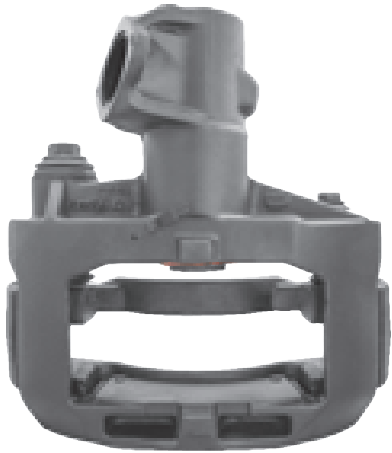

LRT712 BENDIX 22,5

CROSS REFERENCE	VEHICLE APPLICATION	SERVICE KITS
IVECO 131777 98479591	EUROCARGO SERIES	- LRT331145
	BRAKE PAD SET WVA29011