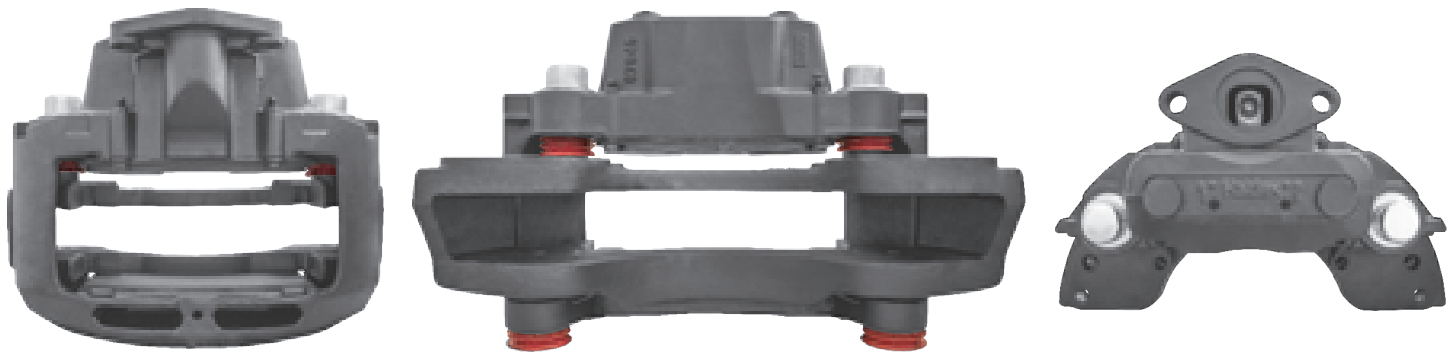

LRT89712 HALDEX MARK-III

CROSS REFERENCE	VEHICLE APPLICATION	SERVICE KITS
HALDEX 89712	430MM DISC	- LRT87431
SAF 3080000802	BRAKE PAD SET	
	WVA29185	
	ADDITIONAL INFO