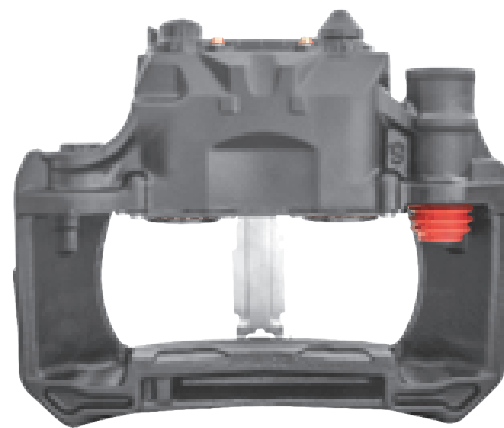

LRT003782RC KNORR-BREMSE SN7

CROSS REFERENCE	VEHICLE APPLICATION	SERVICE KITS
KB K003782 K001140 K000138 K000550 K000571 K002118 SB7901 SN7106	430MM DISC	- LRT001531
	BRAKE PAD SET	
	WVA29202 / WVA29108	
	ADDITIONAL INFO	
COMPLETE UNIT