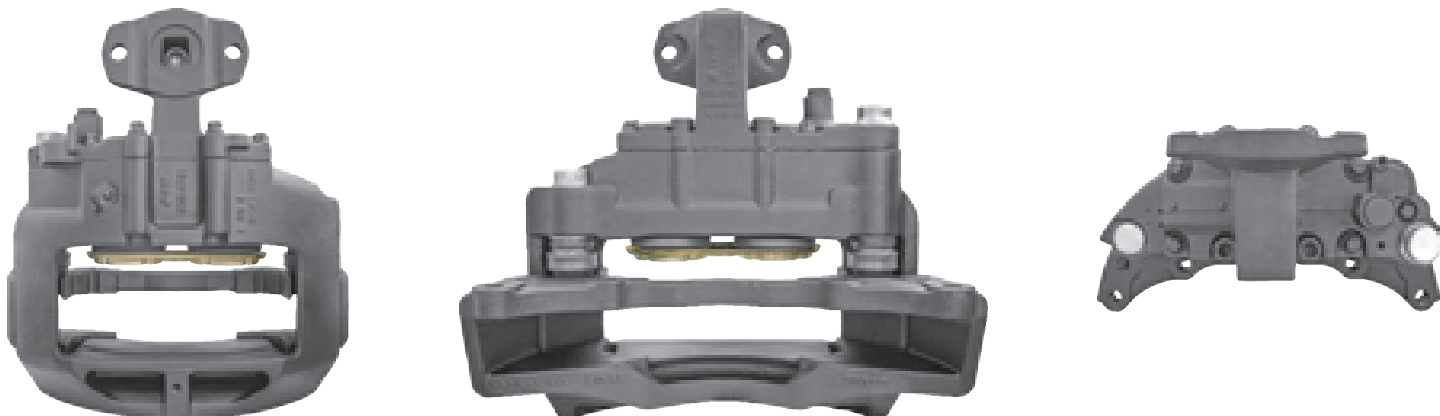

LRT643 MERITOR ELSA1 RADIAL

CROSS REFERENCE		VEHICLE APPLICATION	SERVICE KITS
MERITOR	LRG643	AGORA	- LRT68321617
	LRG633	BRAKE PAD SET	
		WVA29030 / WVA29131 / WVA29113	
RENAULT	5001851560	ADDITIONAL INFO	
	501007472