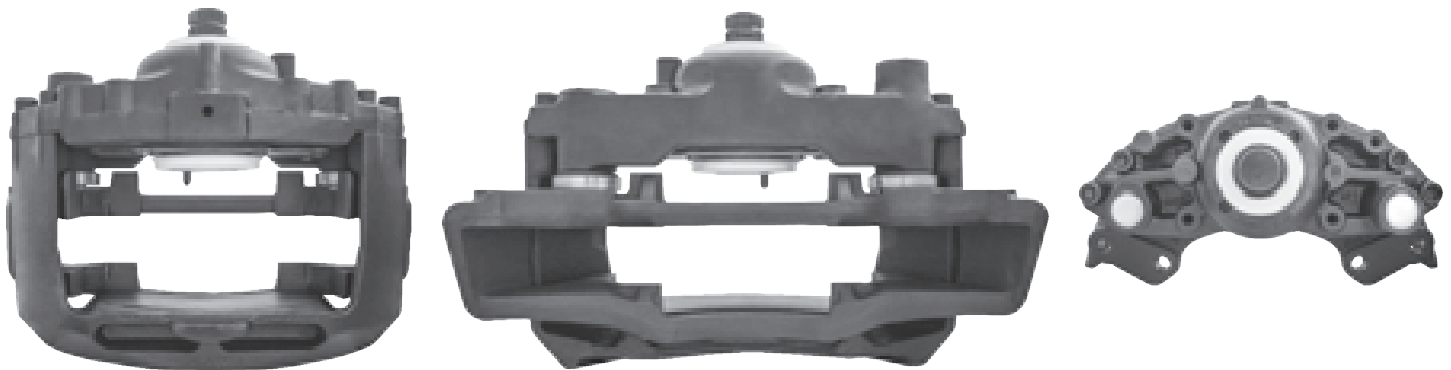

LRT525 MERITOR D3

CROSS REFERENCE		VEHICLE APPLICATION	SERVICE KITS
MERITOR	LRG525	F2000	- LRT68320717
MAN	81508046012	BRAKE PAD SET	
	81508046046	WVA29113 / WVA29114	
	81508046062	ADDITIONAL INFO	
	81508046064	+ 48	
	81508046150		
	81508046152		
	81508046154		
81508046310