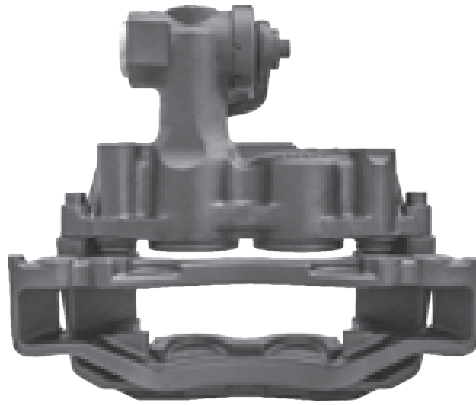

LRT626 GIRLING 60

CROSS REFERENCE	VEHICLE APPLICATION	SERVICE KITS
MERITOR LRG626	VARIO SERIES	- LRT68320760
MB 6704206901 6704205201	BRAKE PAD SET	
	WVA29835	
	ADDITIONAL INFO	
	60