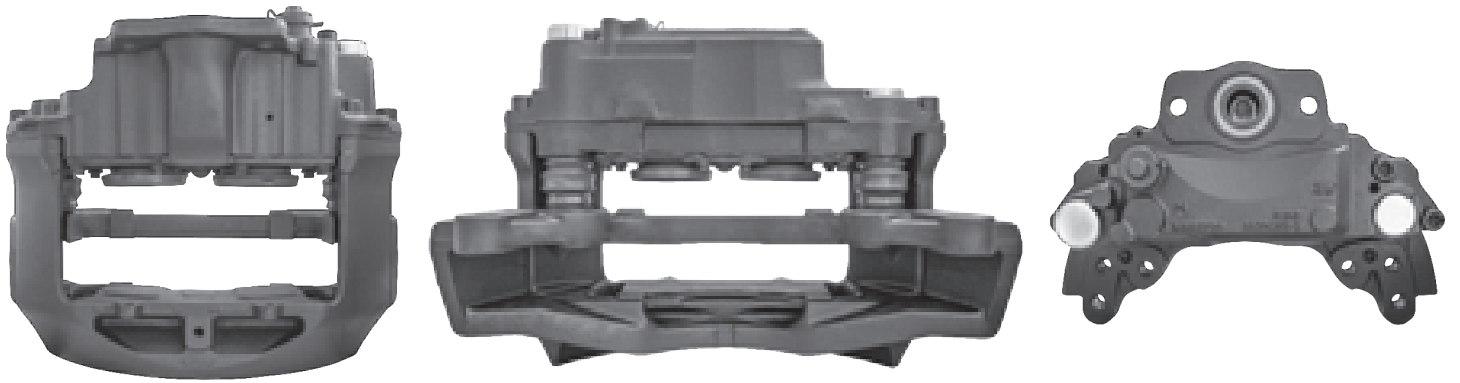

LRT572 MERITOR ELSA2

CROSS REFERENCE	VEHICLE APPLICATION	SERVICE KITS
MERITOR LRG572	430MM DISC	- LRT68324199-18
TT MXC9308023	BRAKE PAD SET	
	WVA29131 / WVA29113	
	ADDITIONAL INFO