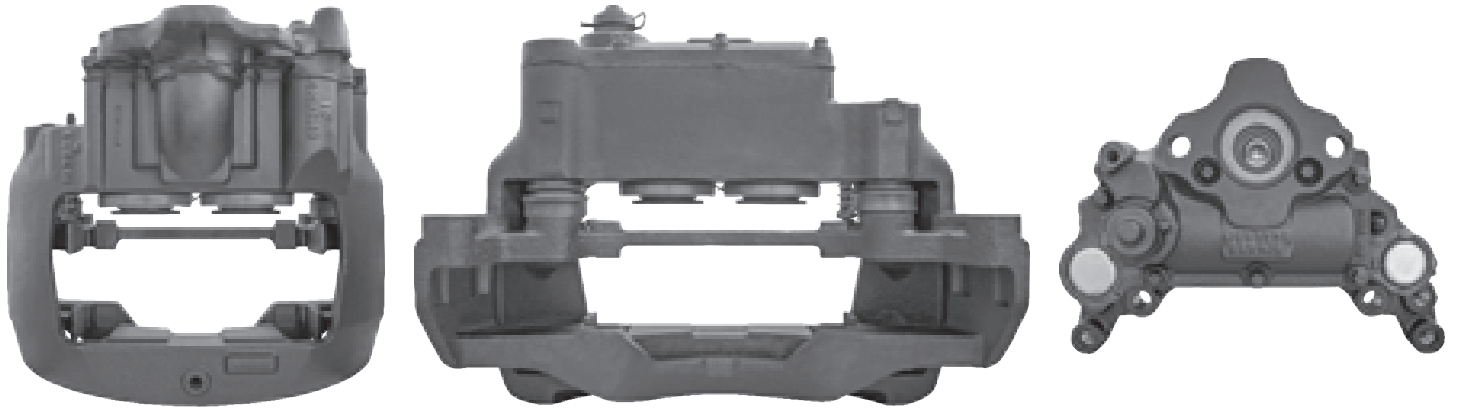

LRT560 MERITOR C-DUCO

CROSS REFERENCE		VEHICLE APPLICATION	SERVICE KITS
MERITOR	LRG560	FL / FM SERIES	- LRT68322998
VOLVO	20442328 20399117 20401801 20785383	BRAKE PAD SET	
		WVA29137	
		ADDITIONAL INFO