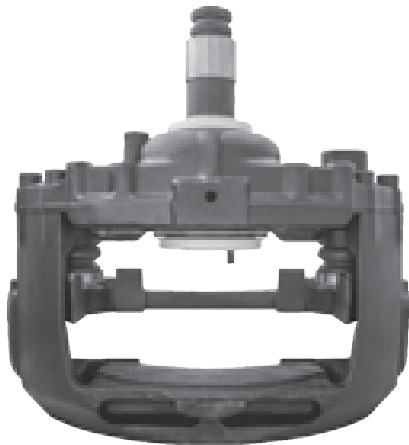

LRT622 MERITOR D3

CROSS REFERENCE		VEHICLE APPLICATION	SERVICE KITS
MERITOR	LRG622	TRUCK / BUS / COACH SERIES	- LRT68320717
MB	A0014204101	BRAKE PAD SET	
	A3564202801	WVA29083	
		ADDITIONAL INFO