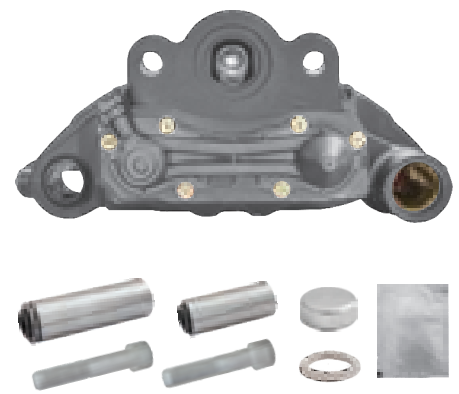

LRT003782RC KNORR-BREMSE SN7

CROSS REFERENCE	VEHICLE APPLICATION	SERVICE KITS
KB K003782 K001140 K000138 K000550 K000571 K002118 SB7901 SN7106	430MM DISC	- LRT001531
	BRAKE PAD SET	
	WVA29202 / WVA29108	
	ADDITIONAL INFO	
COMPLETE UNIT