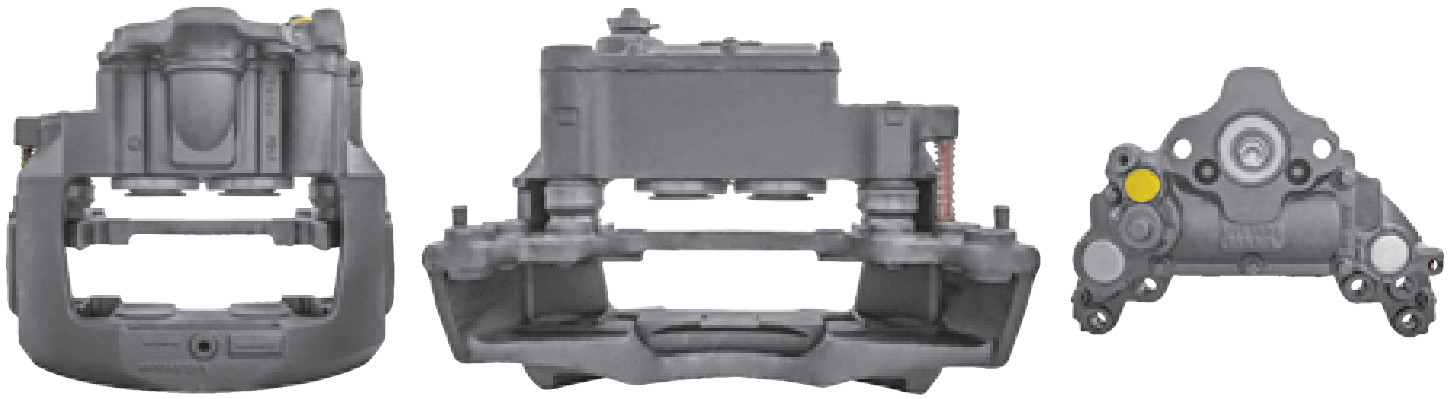

LRT650 MERITOR LE-DUCO

CROSS REFERENCE	VEHICLE APPLICATION	SERVICE KITS
MERITOR LRG650	FM SERIES	- LRT68323830
VOLVO 20852499 20442330 20785385	BRAKE PAD SET WVA29151	
	ADDITIONAL INFO