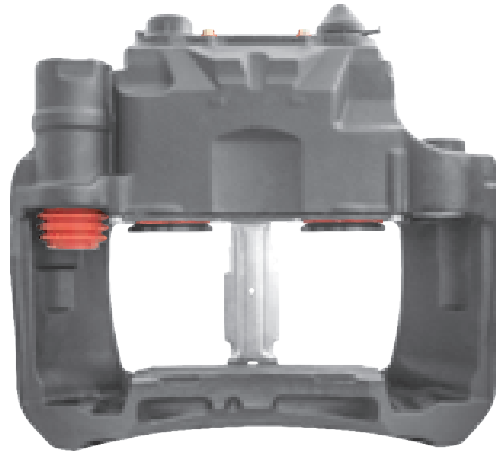

LRT013175RC KNORR-BREMSE SN6

CROSS REFERENCE	VEHICLE APPLICATION	SERVICE KITS
KB K013175 K024731 SN6638	ATEGO SERIES	- LRT001926
MB A9754207601	BRAKE PAD SET WVA29095 / WVA29306	
	ADDITIONAL INFO 	
	COMPLETE UNIT = LRT6638SN