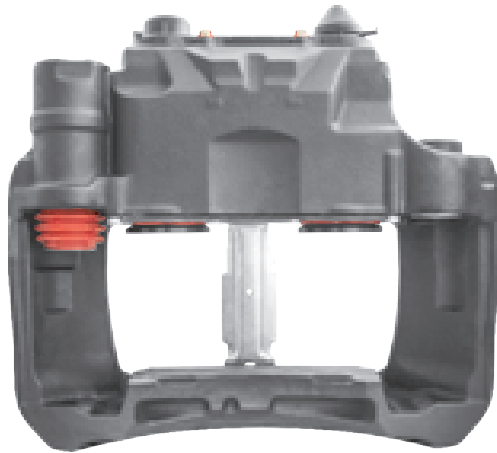

LRT013173RC KNORR-BREMSE SN6

CROSS REFERENCE		VEHICLE APPLICATION	SERVICE KITS
KB	K013173	TRUCK / BUS / COACH SERIES	- LRT002979
	K013655	BRAKE PAD SET	
	K013153	WVA29095 / WVA29306	
	K013155	ADDITIONAL INFO	
	SN6604		
MAN	81508046478	COMPLETE UNIT	
	81508046592	+ = LRT6604SN