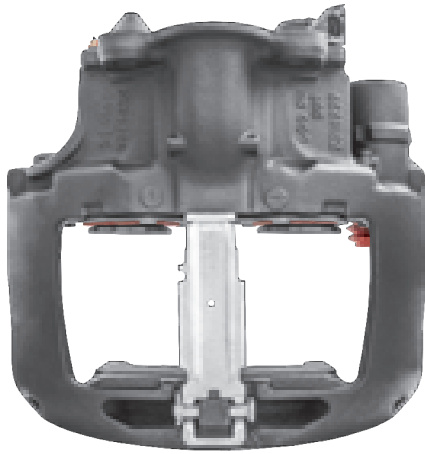

LRT002107RC KNORR-BREMSE SN6

CROSS REFERENCE		VEHICLE APPLICATION	SERVICE KITS
KB	K002107	TRUCK SERIES	- LRT002313
	K003789	BRAKE PAD SET	
	SN6551	WVA29095 / WVA29306	
IVECO	504079033	ADDITIONAL INFO	
		COMPLETE UNIT	
		+ = LRT6551SN