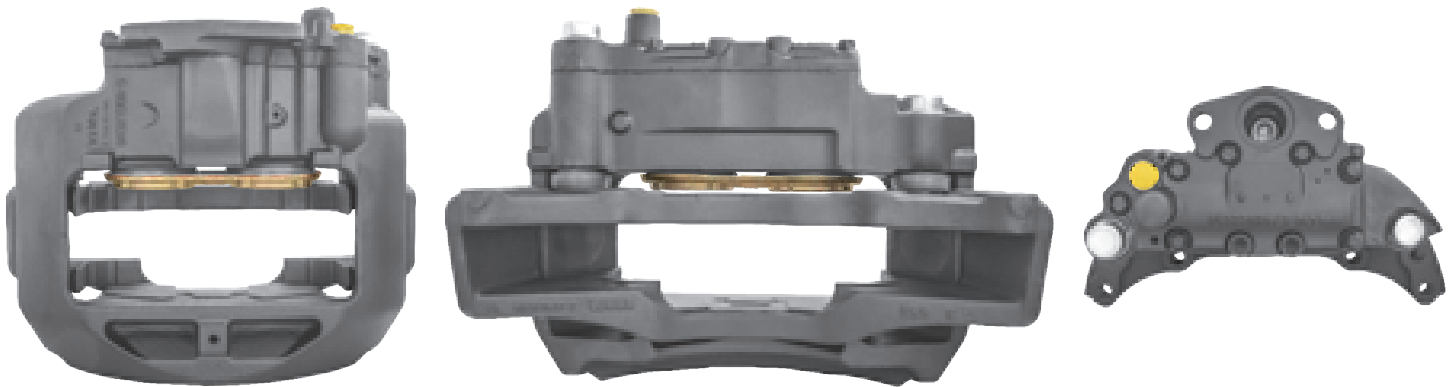

LRT587 MERITOR ELSA1

CROSS REFERENCE		VEHICLE APPLICATION	SERVICE KITS
MERITOR	LRG587	TGA	- LRT68321617
MAN 81508046110 81508046270 81508046284 81508046308		BRAKE PAD SET	
		WVA29113 / WVA29114	
ADDITIONAL INFO