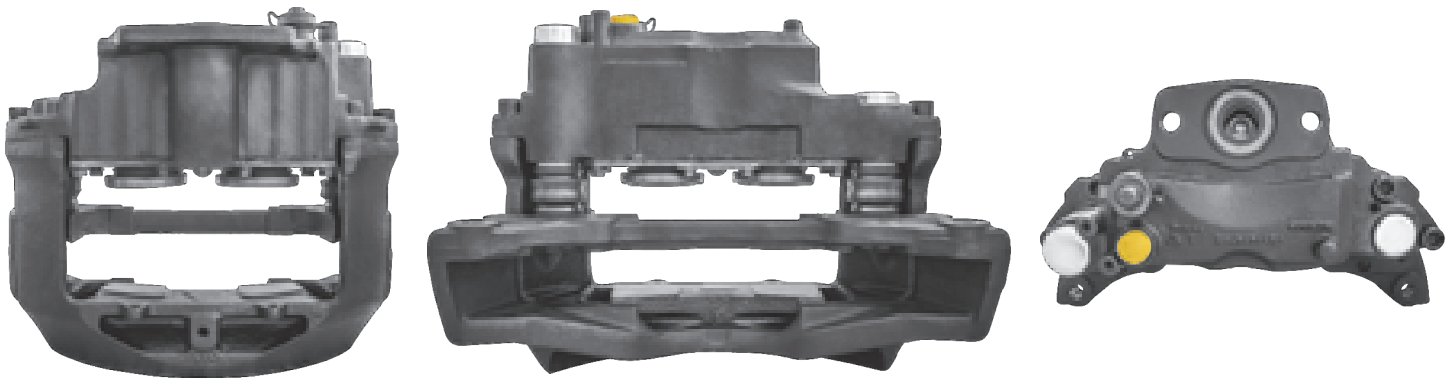

LRT545 MERITOR ELSA2

CROSS REFERENCE		VEHICLE APPLICATION	SERVICE KITS
MERITOR	LRG545	TGA	- LRT68324200
		BRAKE PAD SET	
MAN	81508046138 81508046312 81508046320 81508046332	WVA29131	
		ADDITIONAL INFO