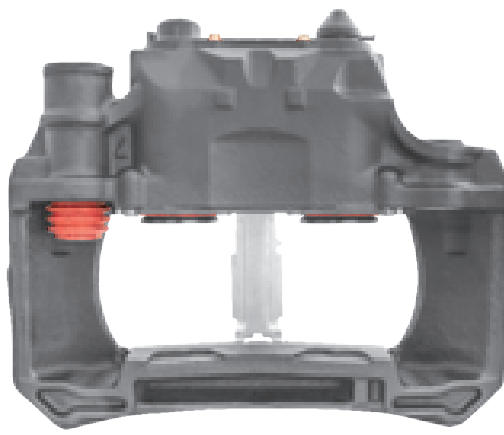

LRT003781RC KNORR-BREMSE SN7

CROSS REFERENCE	VEHICLE APPLICATION	SERVICE KITS
KB K003781 K000446 SB7734	430MM DISC	- LRT000026
MB A9424203001 A9424202601	BRAKE PAD SET WVA29202 / WVA29108	
	ADDITIONAL INFO 	
	COMPLETE UNIT + = LRT77345B