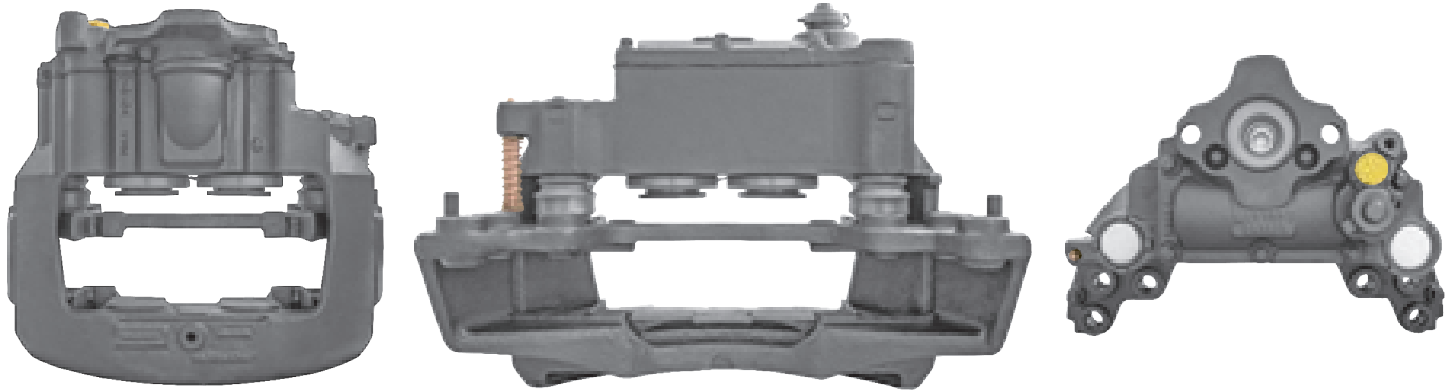

LRT651 MERITOR LE-DUCO

CROSS REFERENCE	VEHICLE APPLICATION	SERVICE KITS
MERITOR LRG651	FM SERIES	- LRT68323830
VOLVO 20852506 20442331	BRAKE PAD SET WVA29151	
	ADDITIONAL INFO