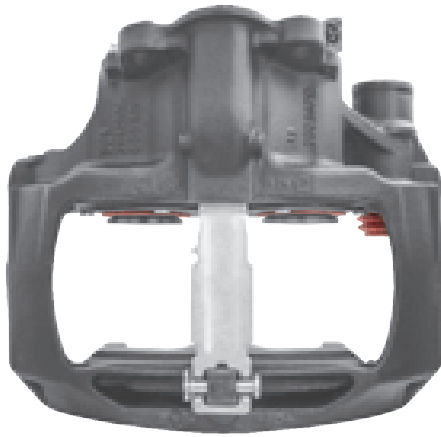

LRT003797RC KNORR-BREMSE SN7

CROSS REFERENCE	VEHICLE APPLICATION	SERVICE KITS
KB K003797 K000503 SB7917 SN7200RC	ECM / ECS / ECT / ECX SERIES	- LRT001278
ERF 35404210822	BRAKE PAD SET WVA29202 / WVA29108	
	ADDITIONAL INFO -12°	
	COMPLETE UNIT + = LRT79175B