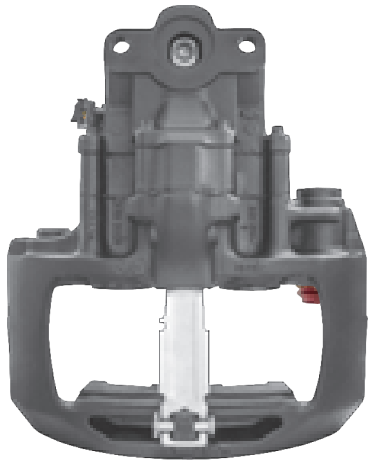

LRT014065RC KNORR-BREMSE SB7 RADIAL

CROSS REFERENCE		VEHICLE APPLICATION	SERVICE KITS
KB	K014065	TRUCK / BUS / COACH SERIES	- LRT001278
	K012006	BRAKE PAD SET	
	SB7238	WVA29202 / WVA29108	
MAN	81508046494	ADDITIONAL INFO	
		COMPLETE UNIT	
		+ = LRT7238SB