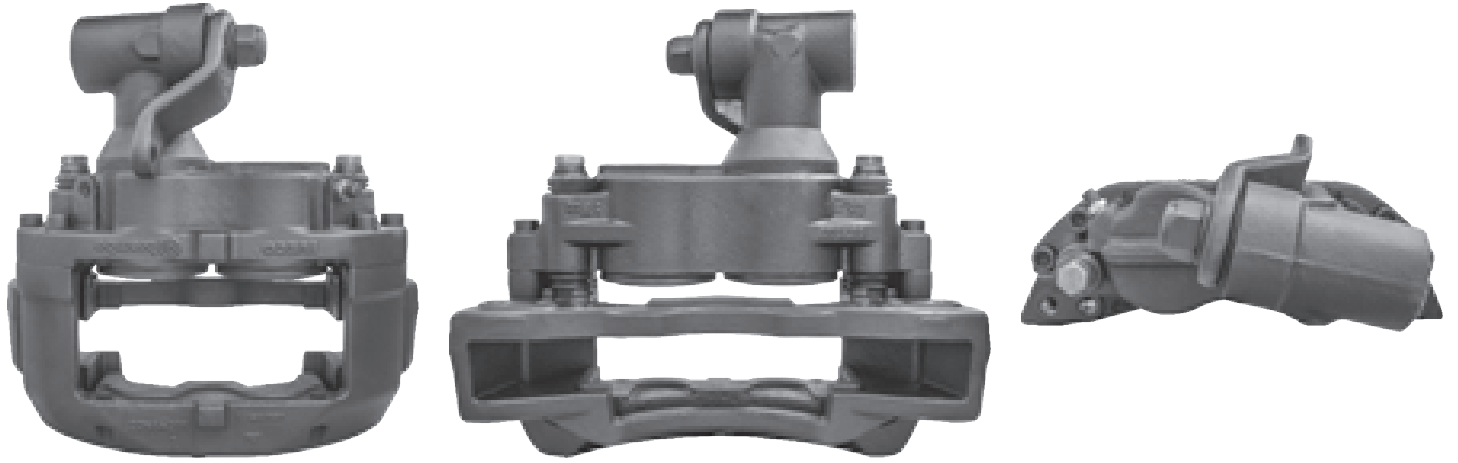

LRT614B BREMBO 68

CROSS REFERENCE	VEHICLE APPLICATION	SERVICE KITS
BREMBO 122567008	EUROCARGO SERIES	- LRT576305
IVECO 42534117	BRAKE PAD SET	
	WVA29067	
	ADDITIONAL INFO