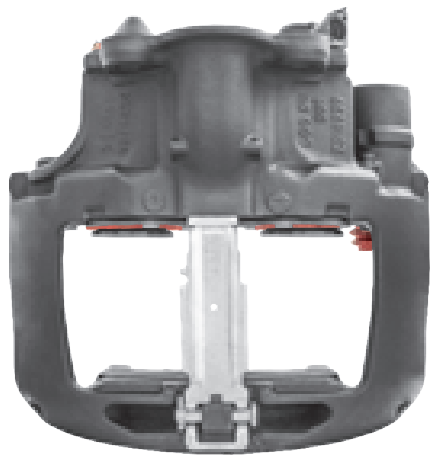

LRT013173RC KNORR-BREMSE SN6

CROSS REFERENCE		VEHICLE APPLICATION	SERVICE KITS
KB	K013173	370MM DISC	- LRT015378
	K012346	BRAKE PAD SET	
	SN6602	WVA29095 / WVA29306	
SAF	3080006220	ADDITIONAL INFO	
		COMPLETE UNIT	
		+ = LRT6602SN