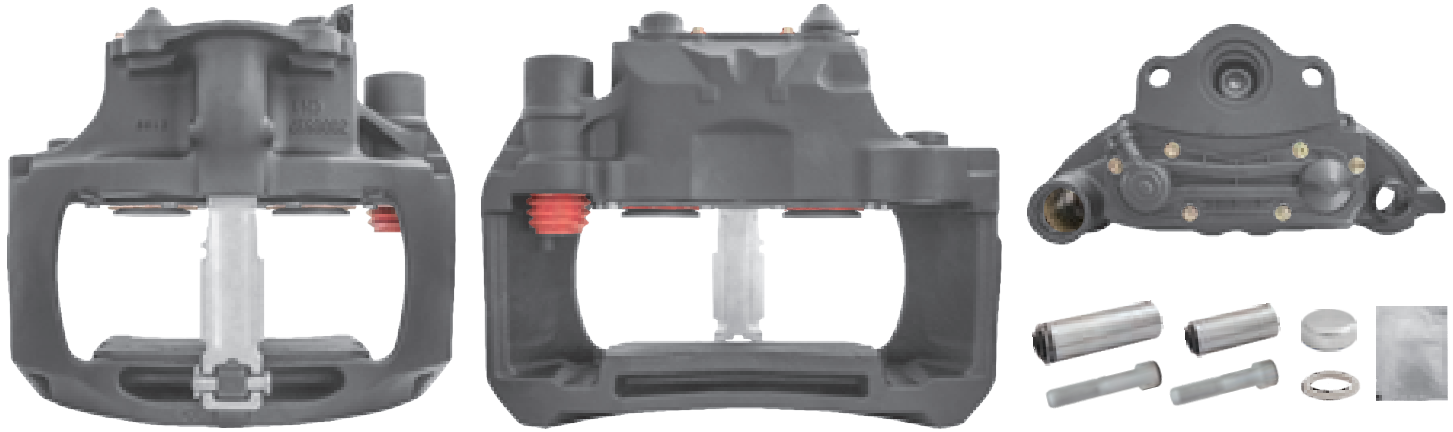

LRT010626RC KNORR-BREMSE SN7

CROSS REFERENCE		VEHICLE APPLICATION	SERVICE KITS
KB	K010626	TGA SERIES	- LRT001278
	K004546	BRAKE PAD SET	
	SN7238	WVA29202 / WVA29108	
	SN7265RC		
MAN	81508046450	ADDITIONAL INFO	
	81508046516	+8°	
	81508046452	COMPLETE UNIT	
	81508046518	+ = LRT7238SN