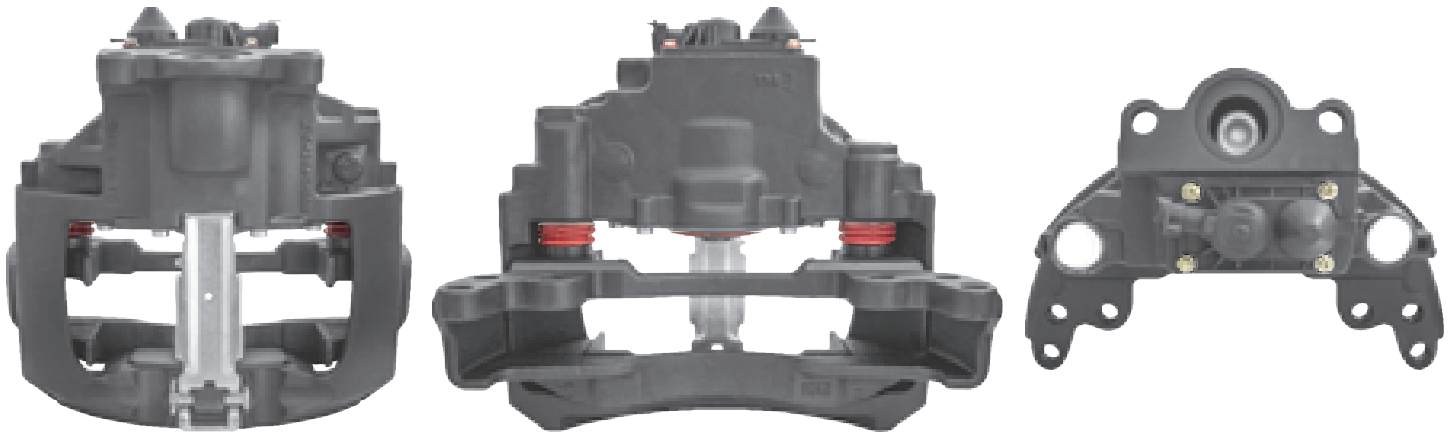

LRT5012SN KNORR-BREMSE SN5

CROSS REFERENCE			VEHICLE APPLICATION	SERVICE KITS
KB	K004571	K011263	ATEGO SERIES	- LRT001927
	K011261	SN5012	BRAKE PAD SET	
	K001748	SN5015RC	WVA29115	
	K001750			
MB	A9704204301		ADDITIONAL INFO