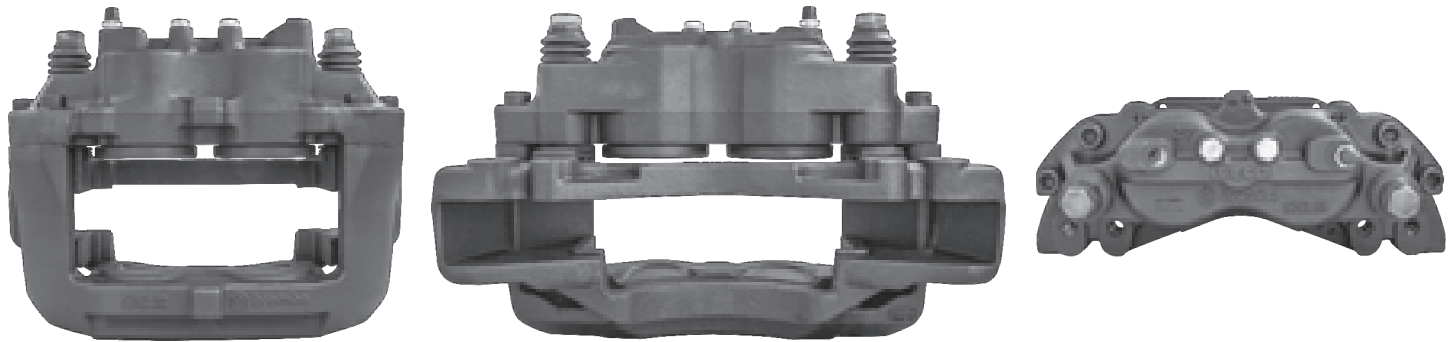

LRT507B BREMBO 60

CROSS REFERENCE	VEHICLE APPLICATION	SERVICE KITS
BREMBO 122576009	EUROCARGO SERIES	- LRT576301
IVECO 42534120	BRAKE PAD SET	
	WVA29065	
	ADDITIONAL INFO	
	60