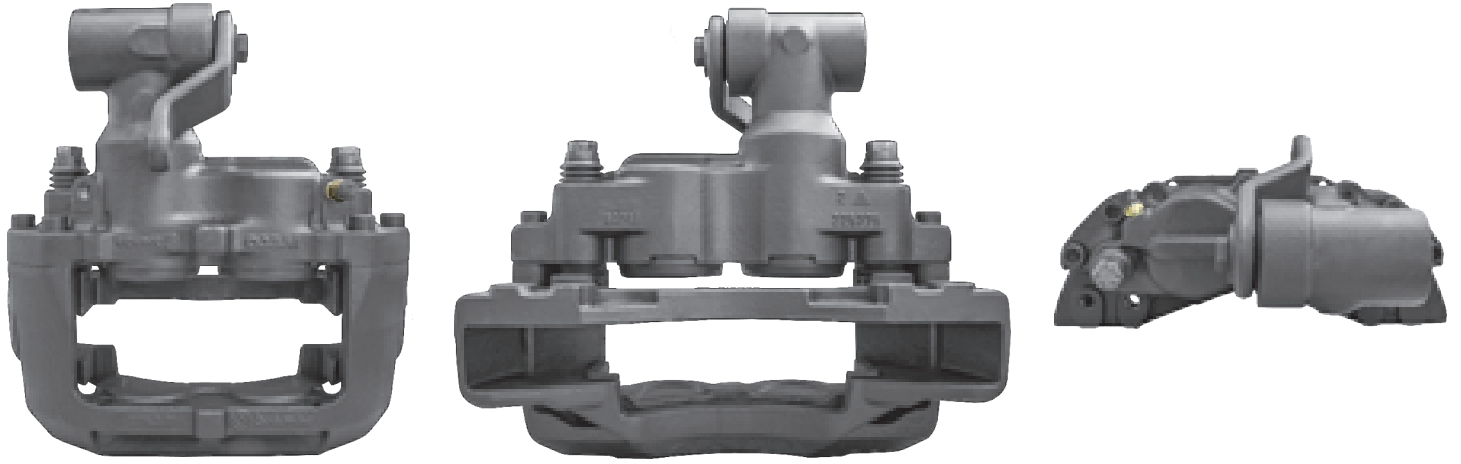

LRT612B BREMBO 60

CROSS REFERENCE	VEHICLE APPLICATION	SERVICE KITS
BREMBO 122577016	EUROCARGO SERIES	- LRT576301
IVECO 42534121 42568971	BRAKE PAD SET	
	WVA29065	
	ADDITIONAL INFO