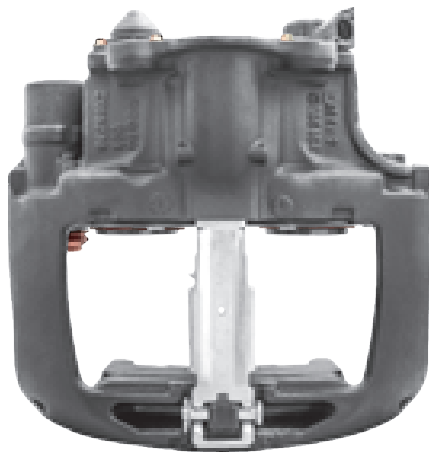

LRT013174RC KNORR-BREMSE SN6

CROSS REFERENCE		VEHICLE APPLICATION	SERVICE KITS
KB	K013174	TRUCK / BUS / COACH SERIES	- LRT002979
	K013656	BRAKE PAD SET	
	K013152	WVA29095 / WVA29306	
	K013154	ADDITIONAL INFO	
	SN6594		
MAN	81508046477	COMPLETE UNIT	
	81508046591	+ = LRT6594SN