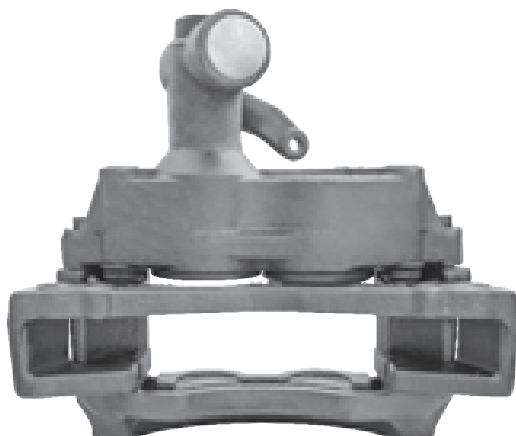

LRT610 GIRLING 68

CROSS REFERENCE	VEHICLE APPLICATION	SERVICE KITS
MERITOR LRG610	FL SERIES	- LRT68320195
VOLVO 3091727	BRAKE PAD SET	
	WVA29302	
	ADDITIONAL INFO	
	+ 68