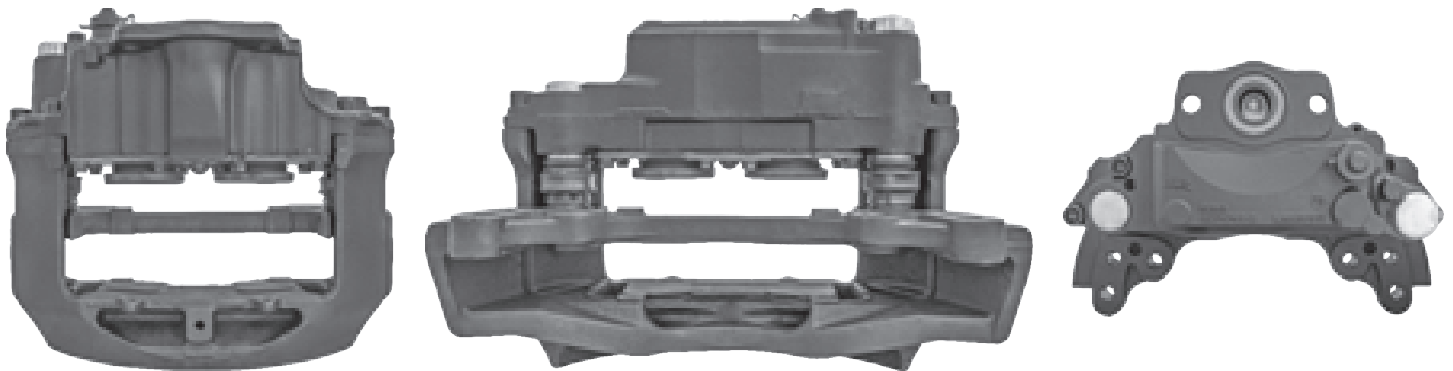

LRT581 MERITOR ELSA2

CROSS REFERENCE		VEHICLE APPLICATION	SERVICE KITS		
MERITOR	LRG581	MAGNUM / PREMIUM	- LRT68324199-20		
RENAULT	5001854336	5010422990			
	5001872033	5010422992			
	5010422366	5010525045			
	5010422368	5010525047			
	5010422432				
	5010422434				
	5010422511				
	5010422984				
	5010422986				
				BRAKE PAD SET	
		WVA29131			
		ADDITIONAL INFO