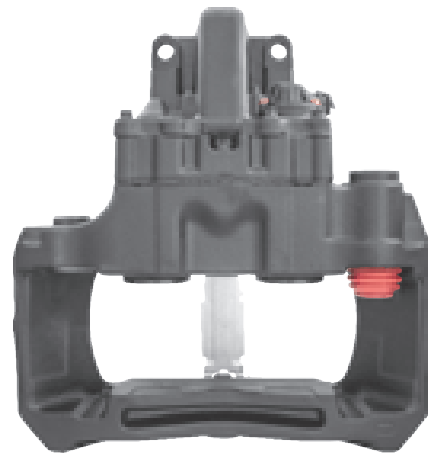

LRT002965RC KNORR-BREMSE SB7 RADIAL

CROSS REFERENCE	VEHICLE APPLICATION	SERVICE KITS
KB K002965 I139006F SB7146 SB7461RC	TRUCK / BUS / COACH SERIES	- LRT000943
MB A0501006850	BRAKE PAD SET WVA29202 / WVA29108	
	ADDITIONAL INFO 	
	COMPLETE UNIT + = LRT7146SB