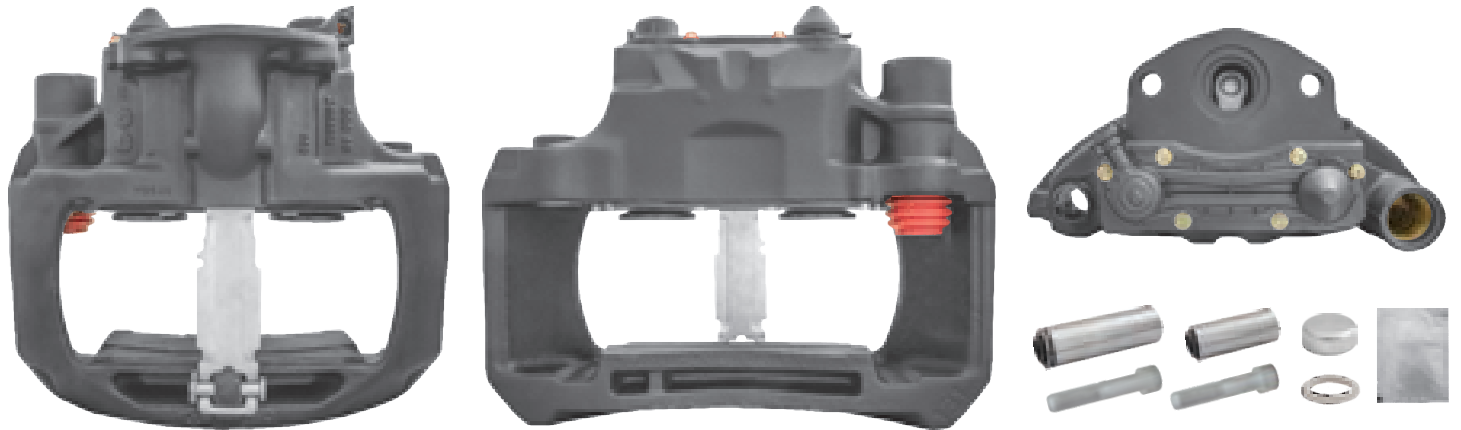

LRT003812RC KNORR-BREMSE SN7

CROSS REFERENCE		VEHICLE APPLICATION	SERVICE KITS
KB	K003812	TGA / TGM / TGS / TGX SERIES	- LRT001278
	K002571	BRAKE PAD SET	
	SN7086	WVA29202 / WVA29108	
	SN7217RC		
MAN	81508046441	ADDITIONAL INFO 	
	81508046497		
	81508046375		
	81508046507		
	81508046473		
		COMPLETE UNIT	
		+ = LRT7086SN