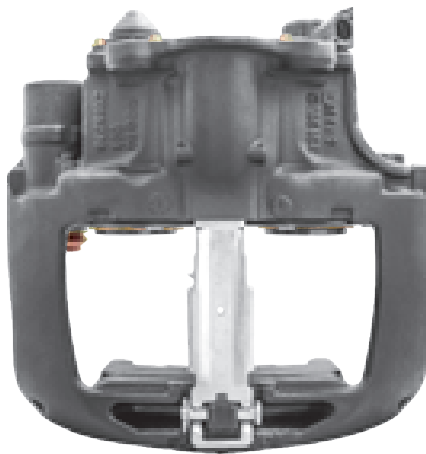

LRT013174RC KNORR-BREMSE SN6

CROSS REFERENCE		VEHICLE APPLICATION	SERVICE KITS
KB	K013174	ECM / ECS / ECT / ECX SERIES	- LRT002979
	K003780		
	SB6508	BRAKE PAD SET	
	SN6563	WVA29095 / WVA29306	
II37225	ADDITIONAL INFO		
ERF	11508046091	+5°	
		COMPLETE UNIT	
		+ = LRT6508SB