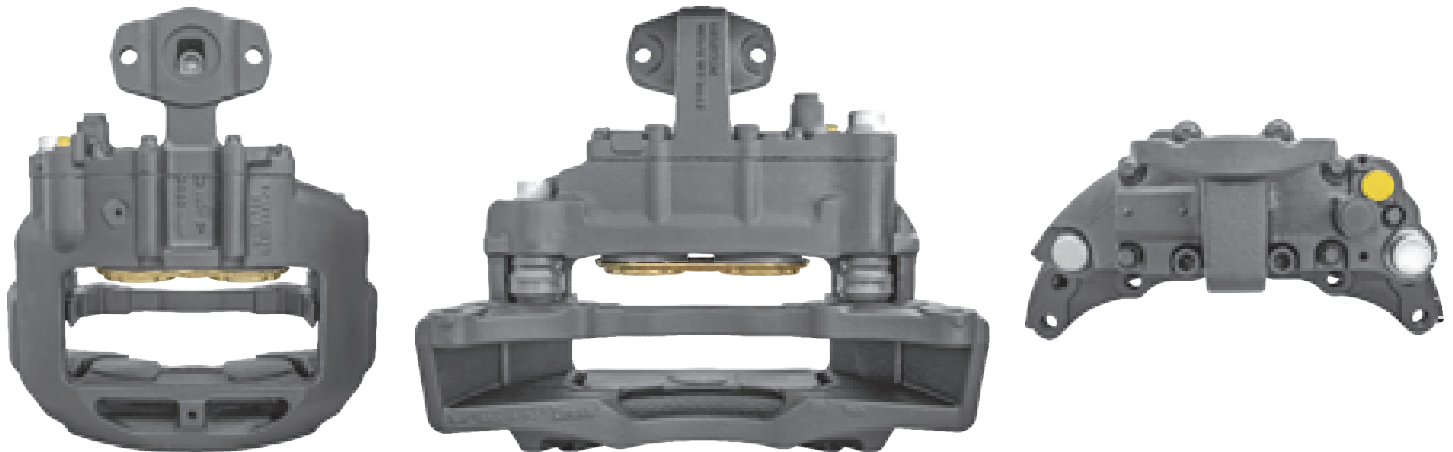

LRT543 MERITOR ELSA1 RADIAL

CROSS REFERENCE		VEHICLE APPLICATION	SERVICE KITS
MERITOR	LRG543	A SERIES	- LRT68321617
MAN	81508406206 81508406256 81508406262 81508406302 81508406386	BRAKE PAD SET WVA29113 / WVA29114	
		ADDITIONAL INFO