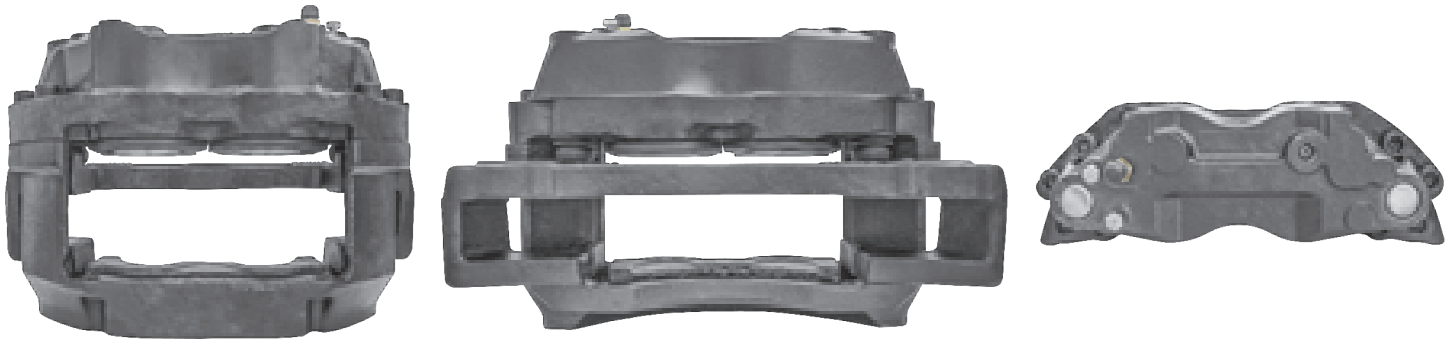

LRT508G GIRLING 68

CROSS REFERENCE	VEHICLE APPLICATION	SERVICE KITS
MERITOR LRG508	EUROCARGO SERIES	- LRT68320195
IVECO 4830046 68032274 504028338	BRAKE PAD SET	
	WVA29302	
ADDITIONAL INFO	68