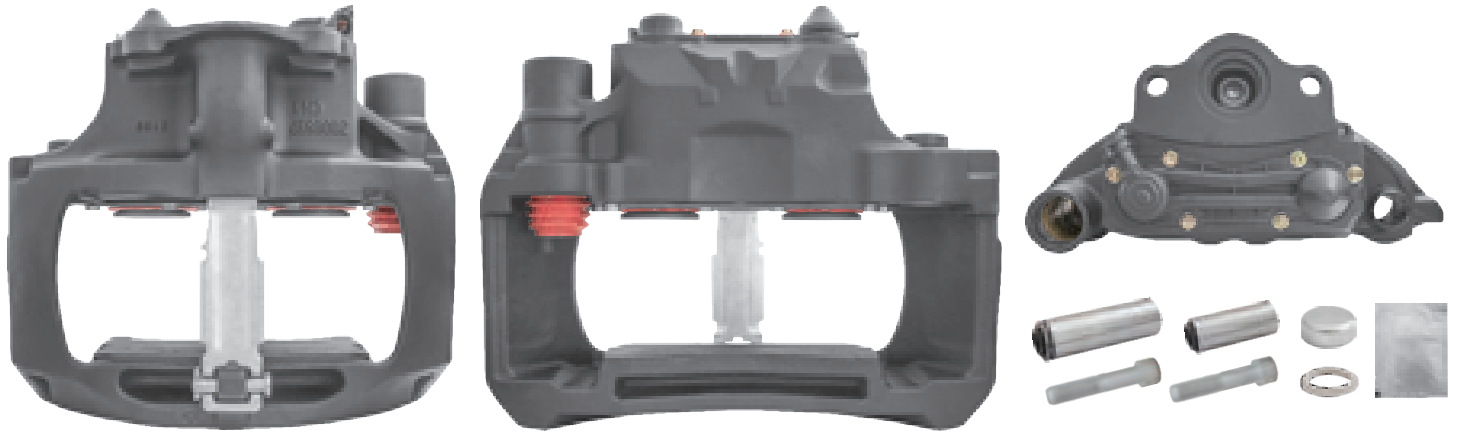

LRT003815RC KNORR-BREMSE SN7

CROSS REFERENCE		VEHICLE APPLICATION	SERVICE KITS
KB	K003815	TGA / TGM / TGS / TGX SERIES	- LRT001278
	K001313	BRAKE PAD SET	
	SN7135	WVA29202 / WVA29108	
	SN7209RC		
MAN	81508046410	ADDITIONAL INFO	
	81508046510		
	81508046438	COMPLETE UNIT	
	81508046514	+ = LRT7135SN