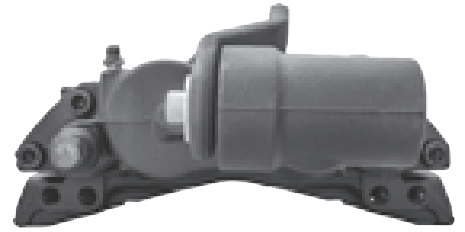

LRT712B BREMBO 60

CROSS REFERENCE	VEHICLE APPLICATION	SERVICE KITS
IVECO 42559201	EUROCARGO SERIES	- LRT566301
	BRAKE PAD SET	
	WVA29065	
	ADDITIONAL INFO