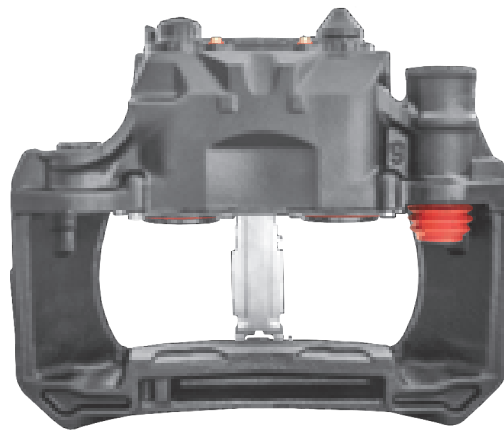

LRT002562RC KNORR-BREMSE SN7

CROSS REFERENCE		VEHICLE APPLICATION	SERVICE KITS
KB	K002562	TRUCK / BUS / COACH SERIES	- LRT001510
	II37398		
	SB7787		
IVECO	41033394	BRAKE PAD SET	
		WVA29202 / WVA29108	
ADDITIONAL INFO			
COMPLETE UNIT			
+ = LRT7787SB