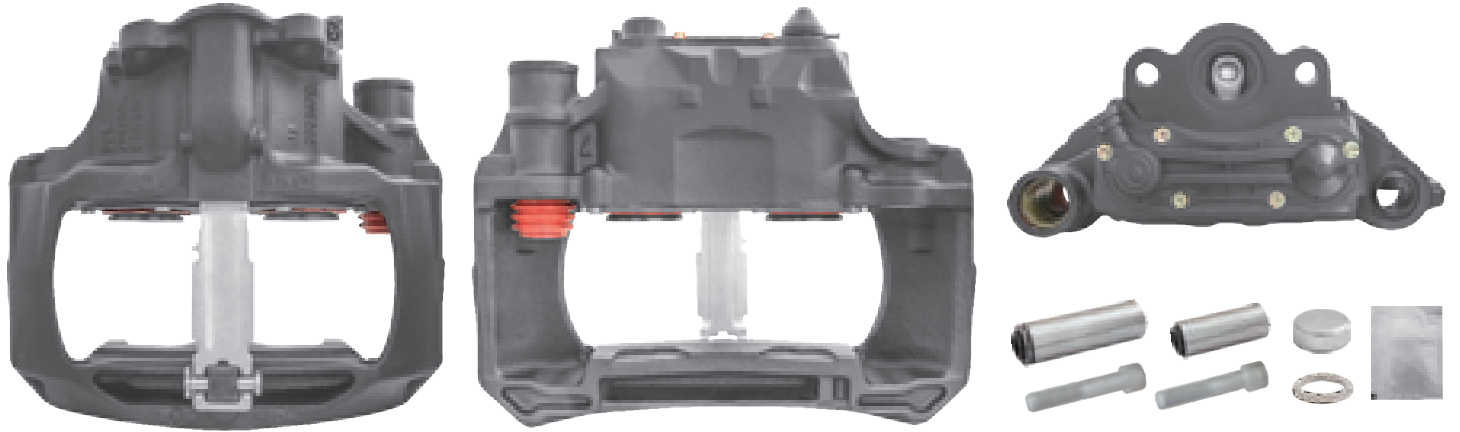

LRT003797RC KNORR-BREMSE SN7

CROSS REFERENCE	VEHICLE APPLICATION	SERVICE KITS
KB K003797 K007091 SN7030	TRUCK / BUS / COACH SERIES	- LRT000026
MB A9444203101	BRAKE PAD SET WVA29202 / WVA29108	
	ADDITIONAL INFO 	
	COMPLETE UNIT + = LRT7030SN