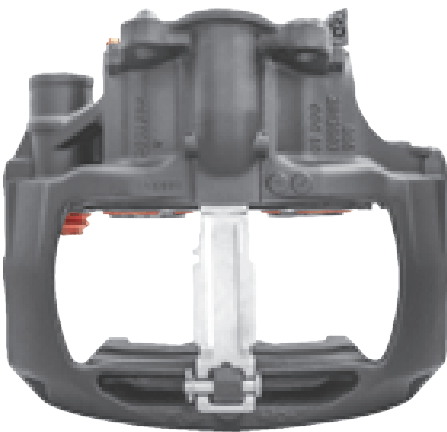

LRT003798RC KNORR-BREMSE SN7

CROSS REFERENCE	VEHICLE APPLICATION	SERVICE KITS
KB K003798 K000502 SB7907 SN7210RC	ECM / ECS / ECT / ECX SERIES	- LRT001278
ERF 35404210839	BRAKE PAD SET WVA29202 / WVA29108	
	ADDITIONAL INFO -12°	
	COMPLETE UNIT + = LRT79075B