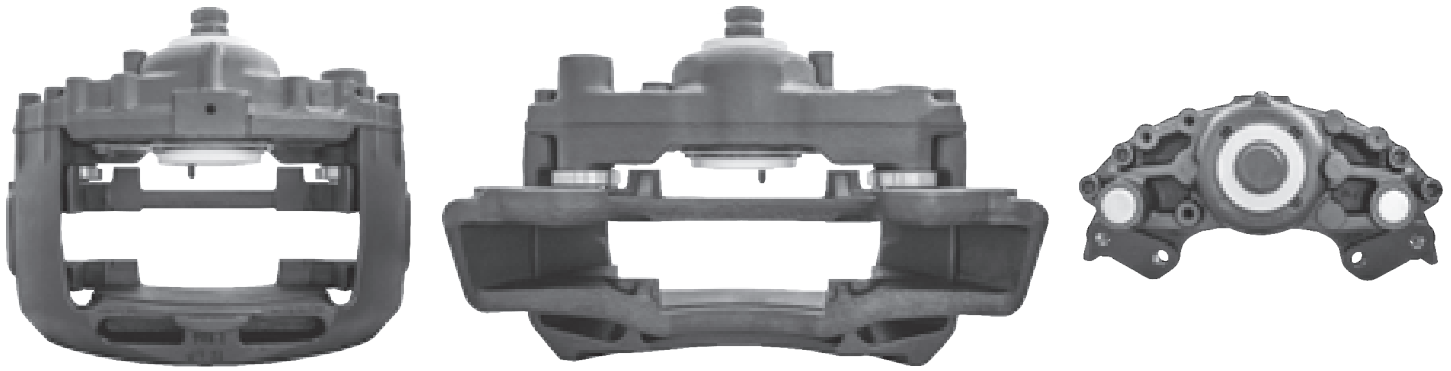

LRT524 MERITOR D3

CROSS REFERENCE		VEHICLE APPLICATION	SERVICE KITS
MERITOR	LRG524	F2000	- LRT68320717
MAN	81508046011	BRAKE PAD SET	
	81508046045	WVA29113 / WVA29114	
	81508046061	ADDITIONAL INFO	
	81508046063	+ 48	
	81508046149		
	81508046151		
	81508046153		
81508046309