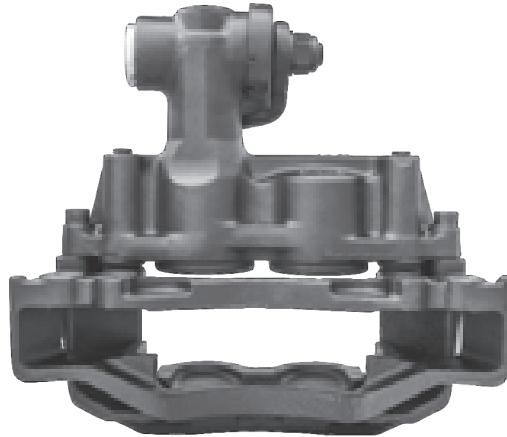

LRT613G GIRLING 60

CROSS REFERENCE		VEHICLE APPLICATION	SERVICE KITS
MERITOR	LRG613	EUROCARGO SERIES	- LRT68320760-16
IVECO	4832628	BRAKE PAD SET	
	68032210	WVA29065	
	68032280	ADDITIONAL INFO	
98493244