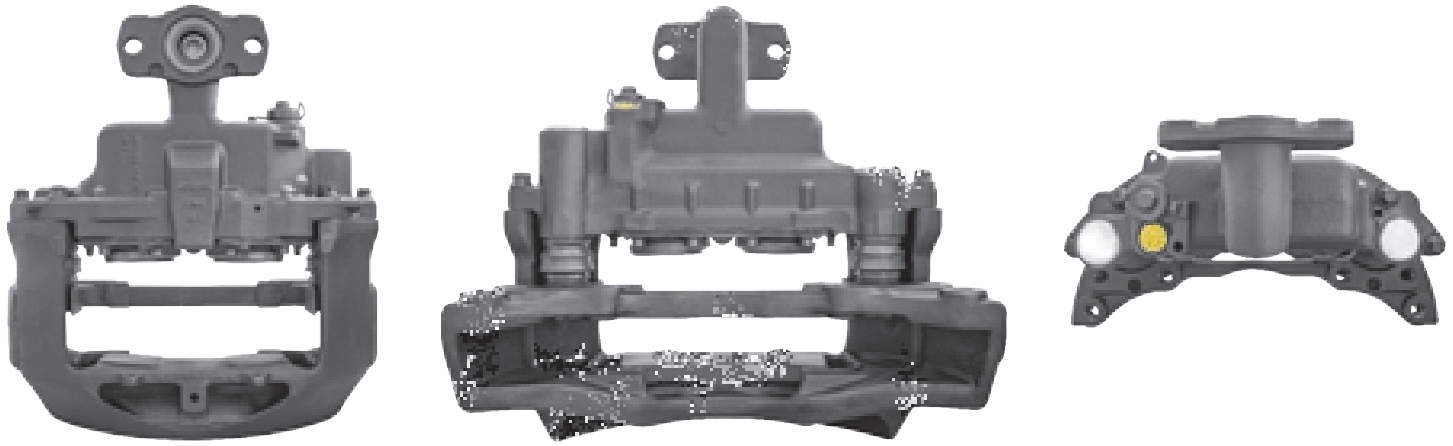

LRT662 MERITOR ELSA2 RADIAL

CROSS REFERENCE		VEHICLE APPLICATION	SERVICE KITS
MERITOR	LRG662	A SERIES	- LRT68324200
MAN	81508046405 81508046427 81508046429	BRAKE PAD SET	
		WVA29131	
		ADDITIONAL INFO