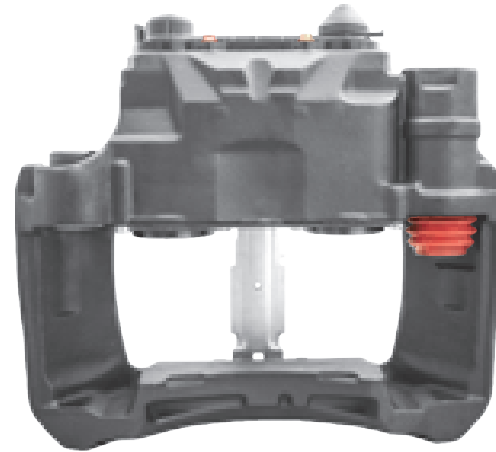

LRT013174RC KNORR-BREMSE SN6

CROSS REFERENCE		VEHICLE APPLICATION	SERVICE KITS	
KB	K013174	SB6527	- LRT000690	
	K000095	SN6546		
	K000690	SN6547		
	K001442	SN6580		
	K001444	II37686		
	K003780	Z0011451		
	K013871	Z0016511		
	SAF	308000710		3080003920
308000723		84080000723		
3080002520				
		370MM DISC		
		BRAKE PAD SET		
		WVA29095 / WVA29306		
		ADDITIONAL INFO		
		COMPLETE UNIT		
		+ = LRT6547SN