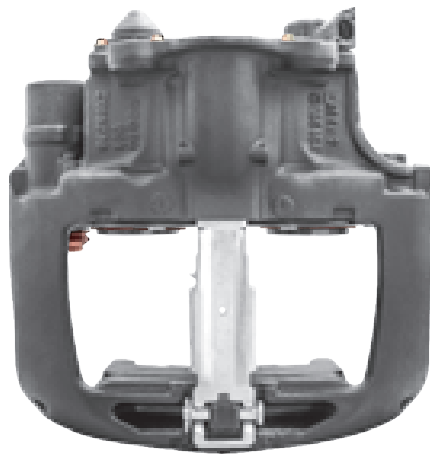

LRT013174RC KNORR-BREMSE SN6

CROSS REFERENCE		VEHICLE APPLICATION	SERVICE KITS	
KB	K013174	370MM DISC	- LRT001105 	
	K001440	BRAKE PAD SET		
	SN6545	WVA29095 / WVA29306		
	SB6520	ADDITIONAL INFO		
	SMB	M20019201		
		COMPLETE UNIT		
		+ = LRT6545SN