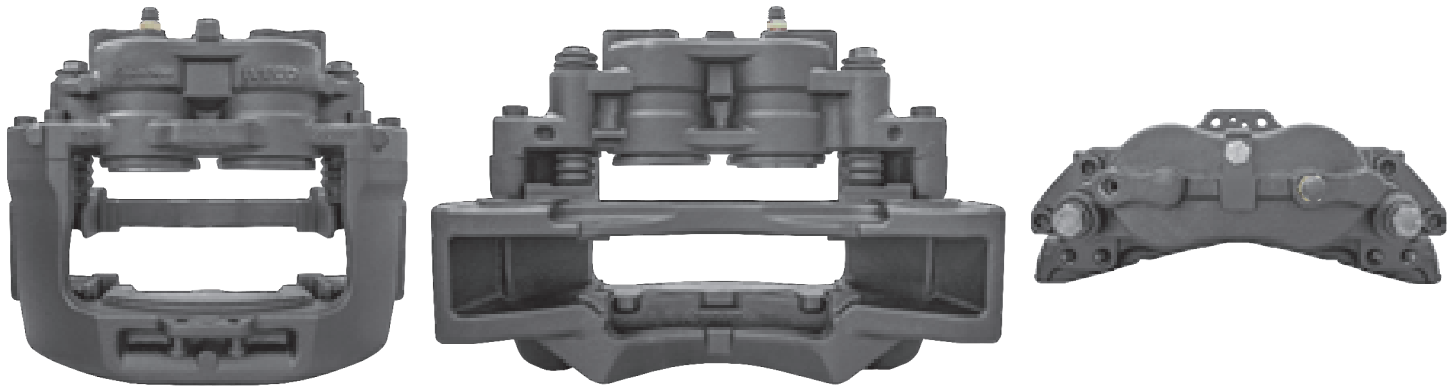

LRT707B BREMBO 60

CROSS REFERENCE	VEHICLE APPLICATION	SERVICE KITS
IVECO 42559190	EUROCARGO SERIES	- LRT566301
	BRAKE PAD SET	
	WVA29065	
	ADDITIONAL INFO	
	60