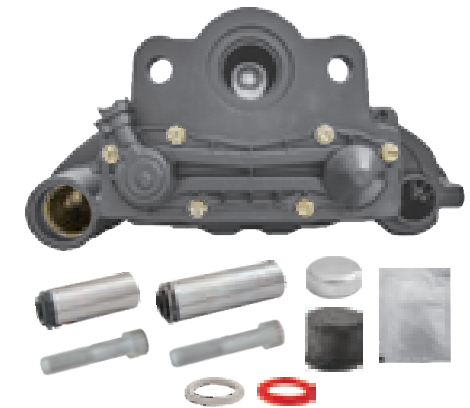

LRT012634RC KNORR-BREMSE SK7

CROSS REFERENCE	VEHICLE APPLICATION	SERVICE KITS
KB K012634 K001482 SK7036 SK7052	430MM DISC	- LRT007475
SC 056794	BRAKE PAD SET WVA29158 / WVA29308	
	ADDITIONAL INFO 	
	COMPLETE UNIT + = LRT70365K