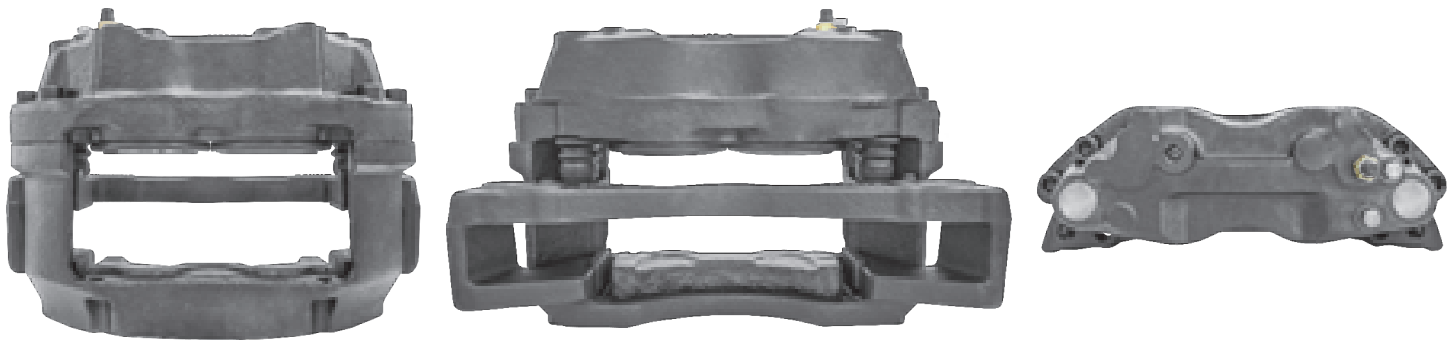

LRT509G GIRLING 68

CROSS REFERENCE	VEHICLE APPLICATION	SERVICE KITS
MERITOR LRG509	EUROCARGO SERIES	- LRT68320195
IVECO 4830047 68032275 504028339	BRAKE PAD SET	
	WVA29302	
ADDITIONAL INFO	68