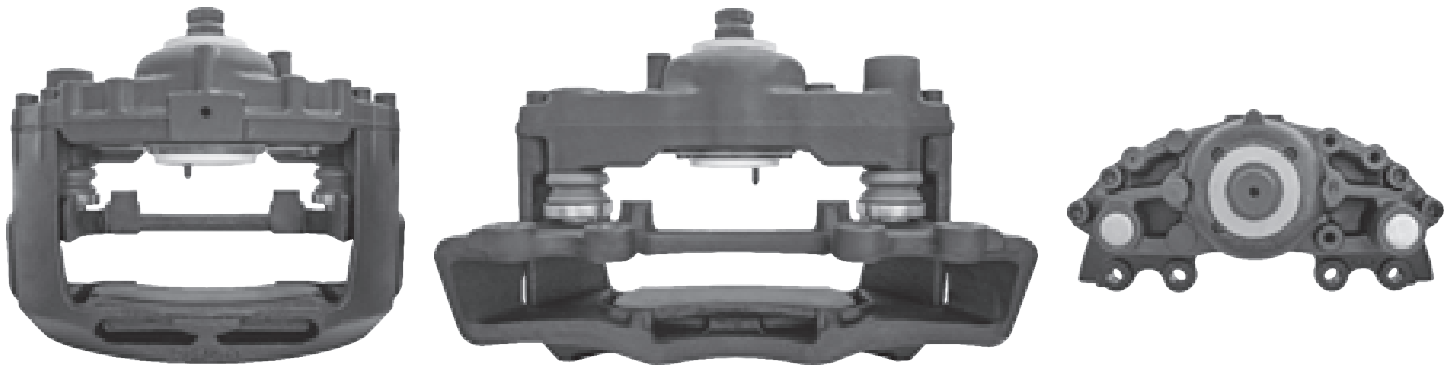

LRT527 MERITOR D3

CROSS REFERENCE	VEHICLE APPLICATION	SERVICE KITS
MERITOR LRG527	MAGNUM / PREMIUM	- LRT68320814
RENAULT 5001864466 5010216834 5010260445	BRAKE PAD SET WVA29030	
	ADDITIONAL INFO