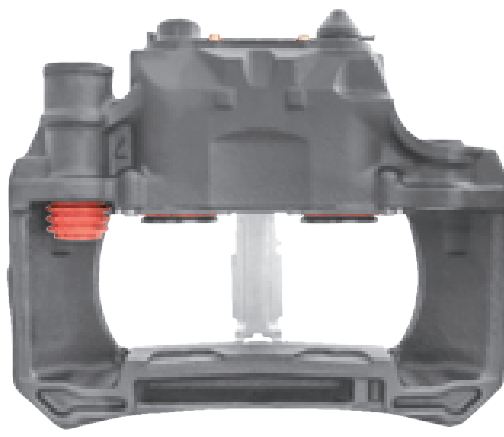

LRT003781RC KNORR-BREMSE SN7

CROSS REFERENCE			VEHICLE APPLICATION	SERVICE KITS
KB	K003781	I137809	430MM DISC	- LRT000026
	K000092	SB7811	BRAKE PAD SET	
	K000477	SN7077	WVA29202 / WVA29108	
	K001039	SN7111	ADDITIONAL INFO	
	K011175	SN7185		
	K011177	Z0011492	COMPLETE UNIT	
SAF	3080002620		+ = LRT7077SN	
	3080004220			
	4080001000