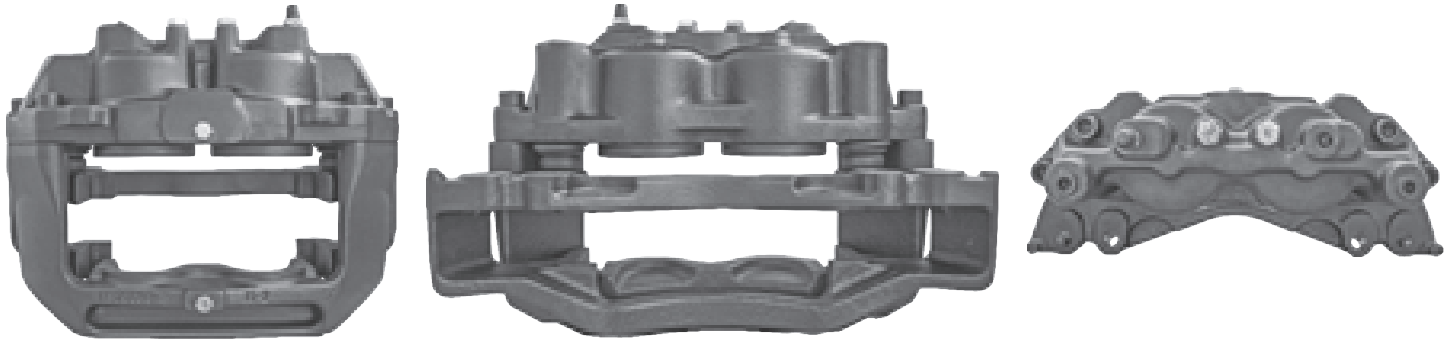

LRT520 GIRLING 60

CROSS REFERENCE	VEHICLE APPLICATION	SERVICE KITS
MERITOR LRG520	VARIO SERIES	- LRT68320760
MB A6884204201 6704205401	BRAKE PAD SET	
	WVA29835	
	ADDITIONAL INFO	
	60