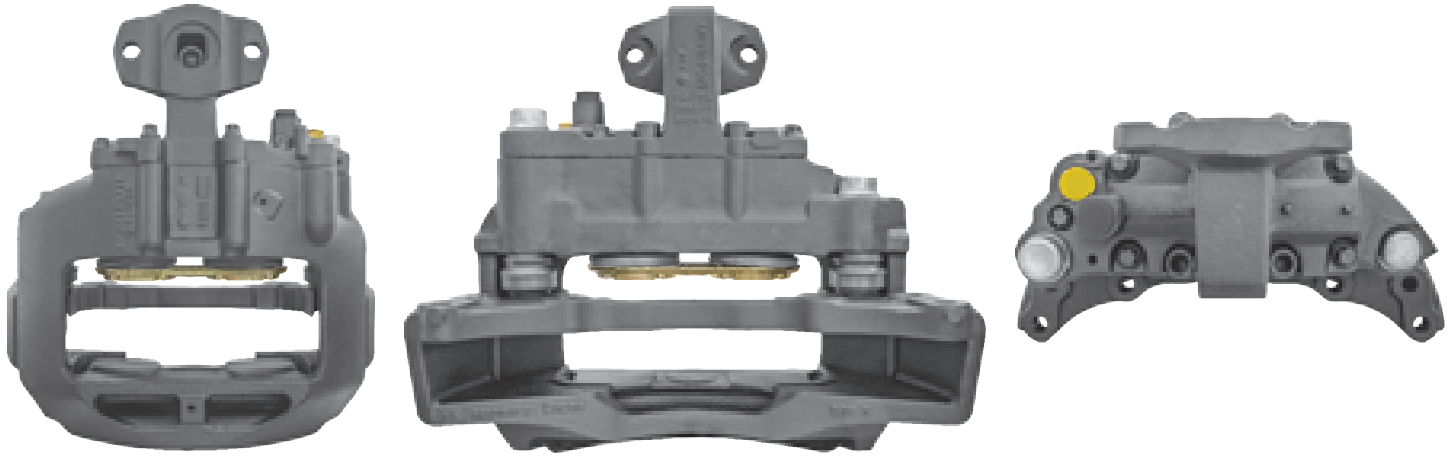

LRT542 MERITOR ELSA1 RADIAL

CROSS REFERENCE		VEHICLE APPLICATION	SERVICE KITS
MERITOR	LRG542	A SERIES	- LRT68321617
MAN	81508406207 81508406257 81508406263 81508406303 81508406385	BRAKE PAD SET WVA29113 / WVA29114	
		ADDITIONAL INFO