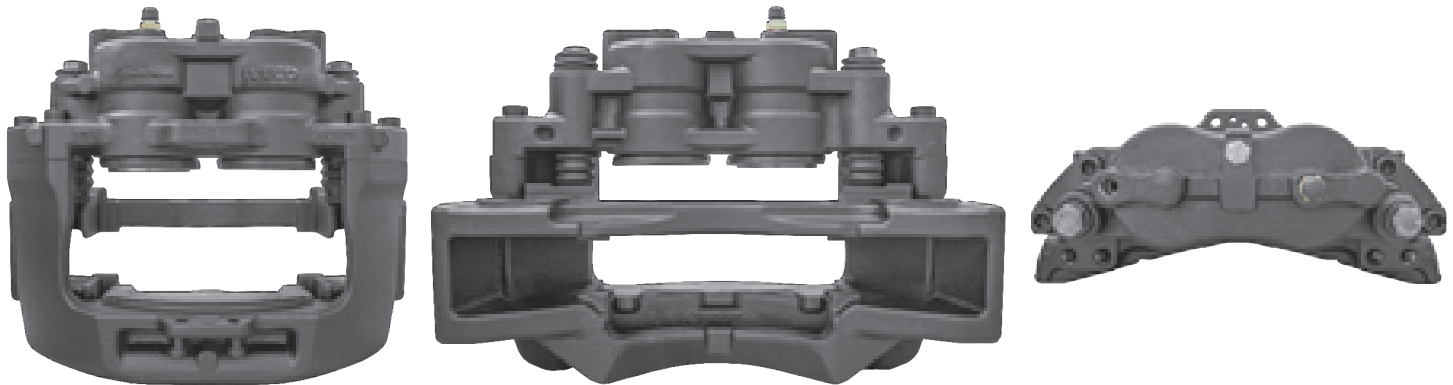

LRT709B BREMBO 68

CROSS REFERENCE	VEHICLE APPLICATION	SERVICE KITS
IVECO 504234187	EUROCARGO SERIES	- LRT566301
	BRAKE PAD SET	
	WVA29067	
	ADDITIONAL INFO	
	68