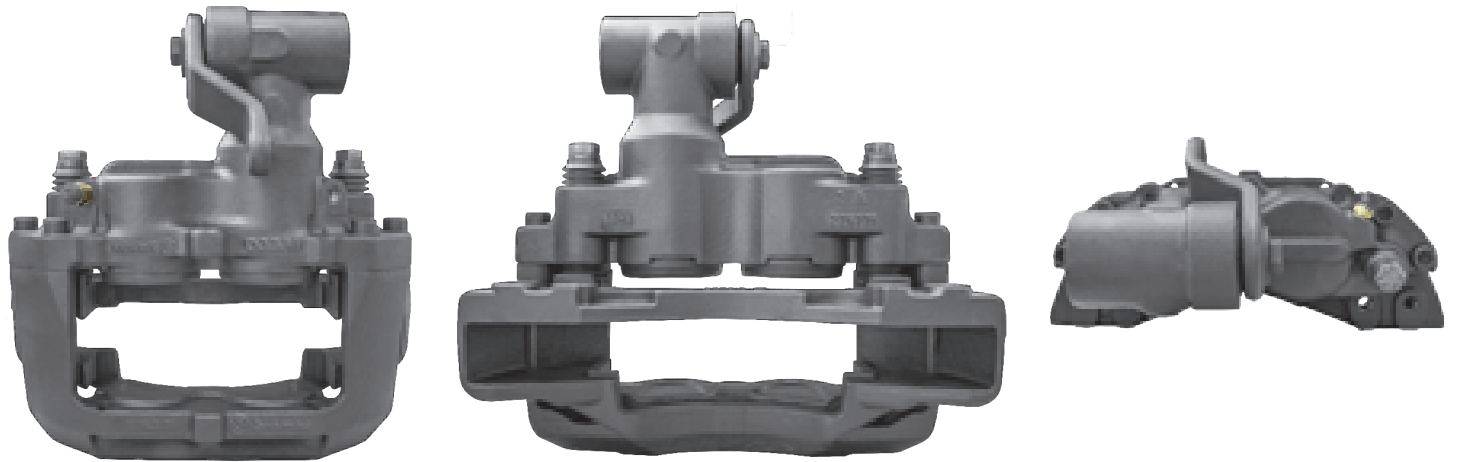

LRT613B BREMBO 60

CROSS REFERENCE	VEHICLE APPLICATION	SERVICE KITS
BREMBO 122577026	EUROCARGO SERIES	- LRT576301
IVECO 42534122	BRAKE PAD SET	
	WVA29065	
	ADDITIONAL INFO