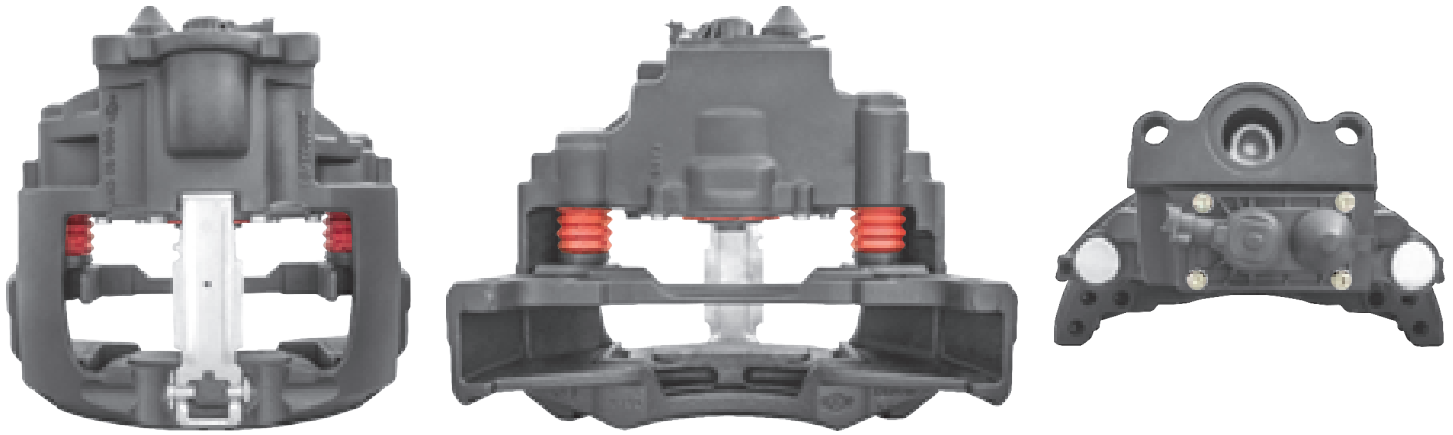

LRT5001SN KNORR-BREMSE SN5

CROSS REFERENCE		VEHICLE APPLICATION	SERVICE KITS
KB	K005610	TGL / TGM SERIES	- LRT005606
	K016618	BRAKE PAD SET	
	K000281	WVA29115 / WVA29183	
	K011178	ADDITIONAL INFO	
	SN5001		
SN5023RC			
MAN	81508046481		
	81508046419		
	81508046483		
	81508046539