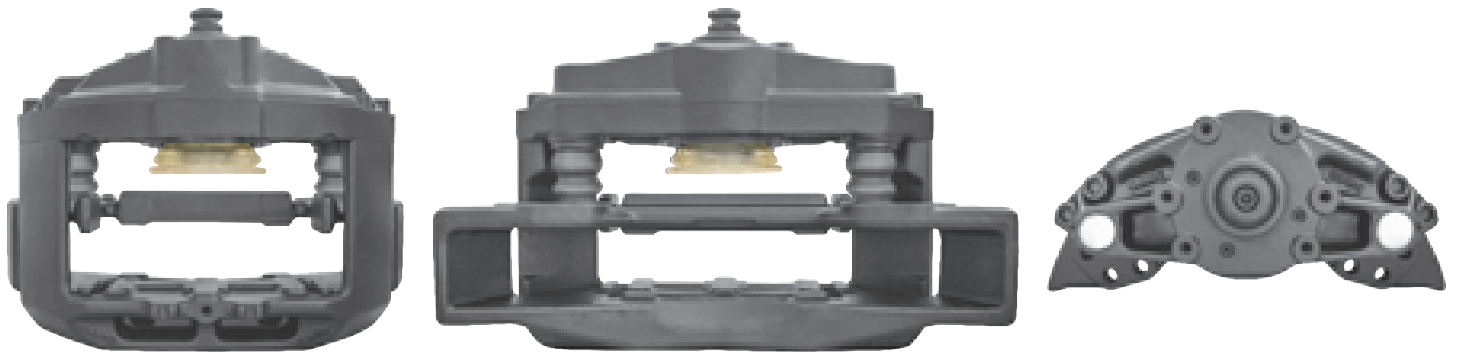

LRT523 MERITOR D2

CROSS REFERENCE	VEHICLE APPLICATION	SERVICE KITS
MERITOR LRG523	MAJOR	- LRT68320141
RENAULT 5010216588	BRAKE PAD SET	
	WVA29043	
	ADDITIONAL INFO