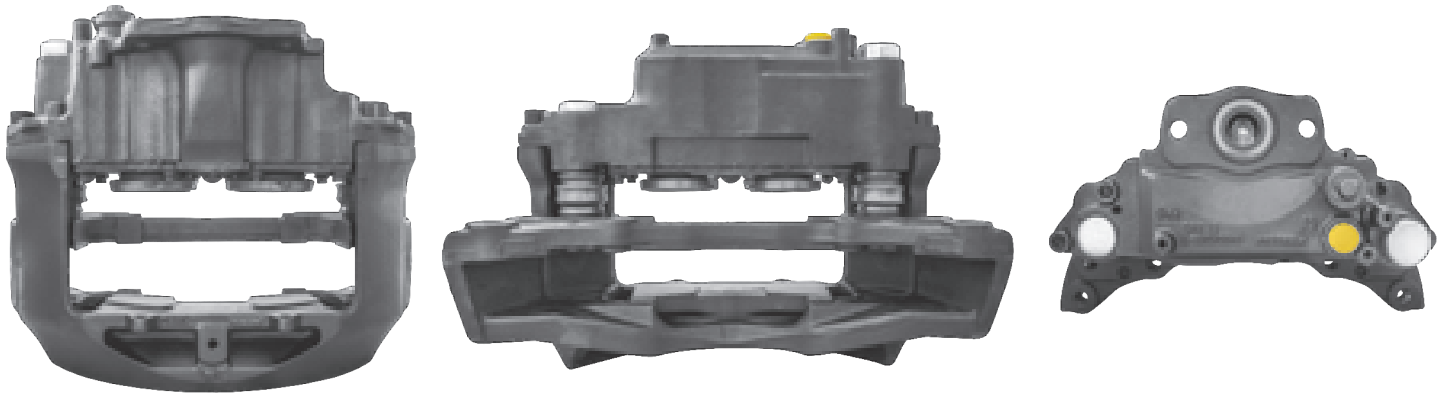

LRT638 MERITOR ELSA2

CROSS REFERENCE		VEHICLE APPLICATION	SERVICE KITS
MERITOR	LRG638	ECM / ECS / ECT / ECX SERIES	- LRT68324200
ERF	35503075416	BRAKE PAD SET	
	35504157917	WVA29131	
	35504208421	ADDITIONAL INFO	
	35503120460R		
35503120477			
TT	MXC9309005