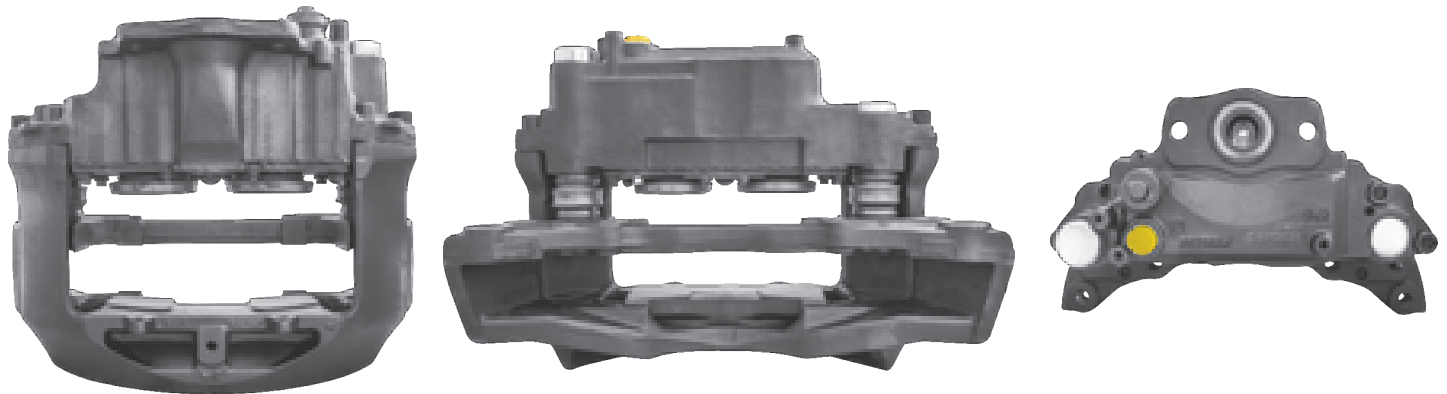

LRT639 MERITOR ELSA2

CROSS REFERENCE		VEHICLE APPLICATION	SERVICE KITS
MERITOR	LRG639	TGA	- LRT68324200
MAN	81508046220	BRAKE PAD SET	
	81508046238	WVA29131	
	81508046314	ADDITIONAL INFO