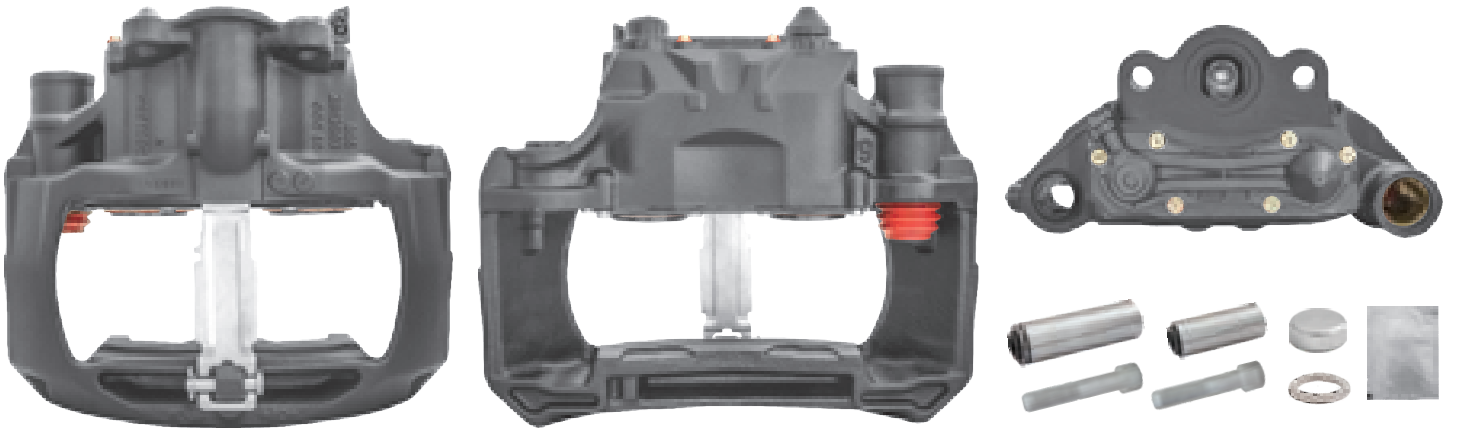

LRT003800RC KNORR-BREMSE SN7

CROSS REFERENCE	VEHICLE APPLICATION	SERVICE KITS
KB K003800 K001362 SB7649 SB7948 SN7211RC	TRUCK / BUS / COACH SERIES	- LRT000027
	BRAKE PAD SET	
	WVA29202 / WVA29108	
	ADDITIONAL INFO	
MB A9424202301 A9424201901 A9424203101 A9424203701		
	COMPLETE UNIT	
	+ = LRT7649SB