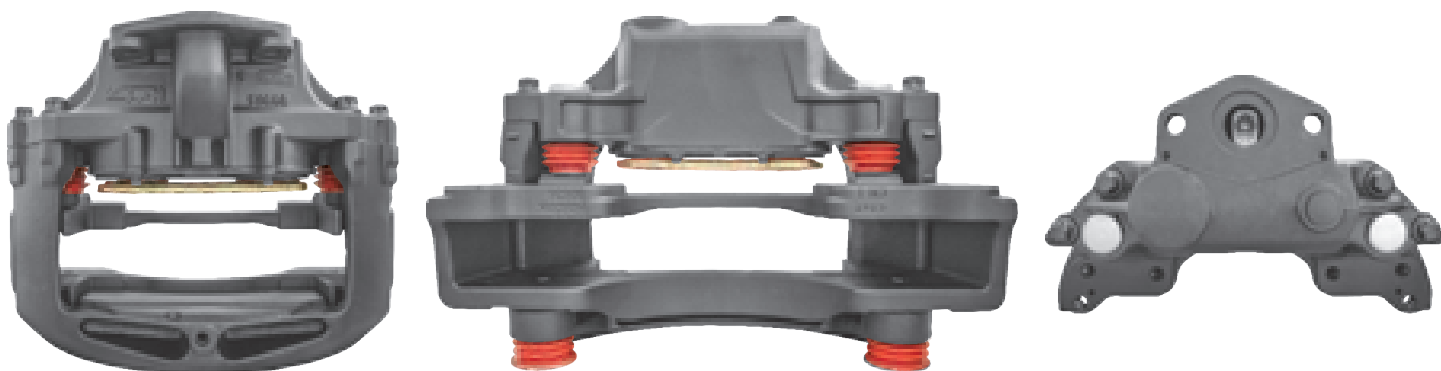

# LRT92251-5 HALDEX MODUL-X

CROSS REFERENCE	VEHICLE APPLICATION	SERVICE KITS
	430MM DISC	 - LRT90636
	<b>BRAKE PAD SET</b>	
	WVA29185	
	<b>ADDITIONAL INFO</b>	
		

**VOLVO**