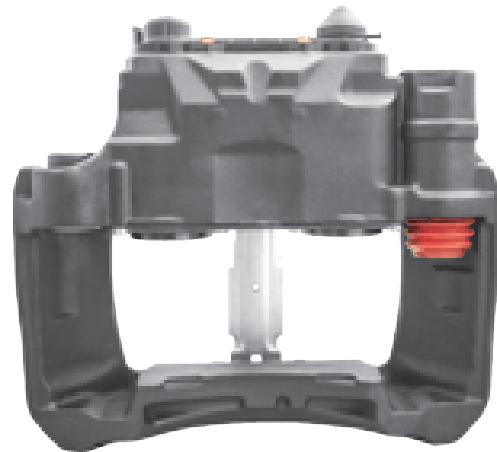

LRT013174RC KNORR-BREMSE SN6

CROSS REFERENCE		VEHICLE APPLICATION	SERVICE KITS
KB	K013174	TRUCK / BUS / COACH SERIES	- LRT002979
	K013656	BRAKE PAD SET	
	K013152	WVA29095 / WVA29306	
	K013154	ADDITIONAL INFO	
	SN6594		
MAN	81508046477	COMPLETE UNIT	
	81508046591	+ = LRT6594SN