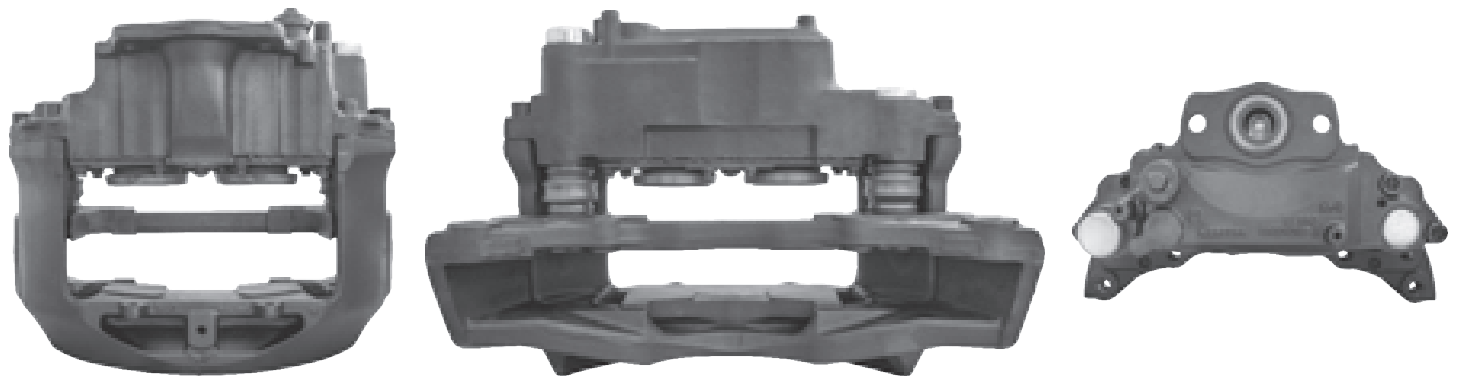

LRT547 MERITOR ELSA2

CROSS REFERENCE		VEHICLE APPLICATION	SERVICE KITS
MERITOR	LRG547	F / L / M SERIES	- LRT68324200
MAN	81508046338 81508046340	BRAKE PAD SET	
		WVA29131	
		ADDITIONAL INFO