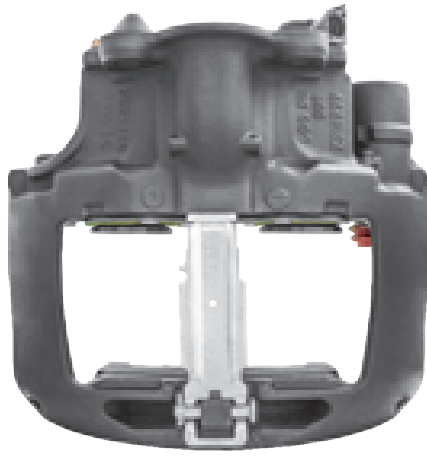

LRT013173RC KNORR-BREMSE SN6

CROSS REFERENCE		VEHICLE APPLICATION	SERVICE KITS	
KB	K013173	SB6537	- LRT000690	
	K000096	SN6556		
	K001443	SN6557		
	K001445	SN6570		
	K003779	II37687		
	K013175	Z0011452		
	K013872	Z0016512		
	SAF	3080000610		3080003820
3080000623		84080000623		
3080002420				
		370MM DISC		
		BRAKE PAD SET		
		WVA29095 / WVA29306		
		ADDITIONAL INFO		
		COMPLETE UNIT		
		+ = LRT6557SN