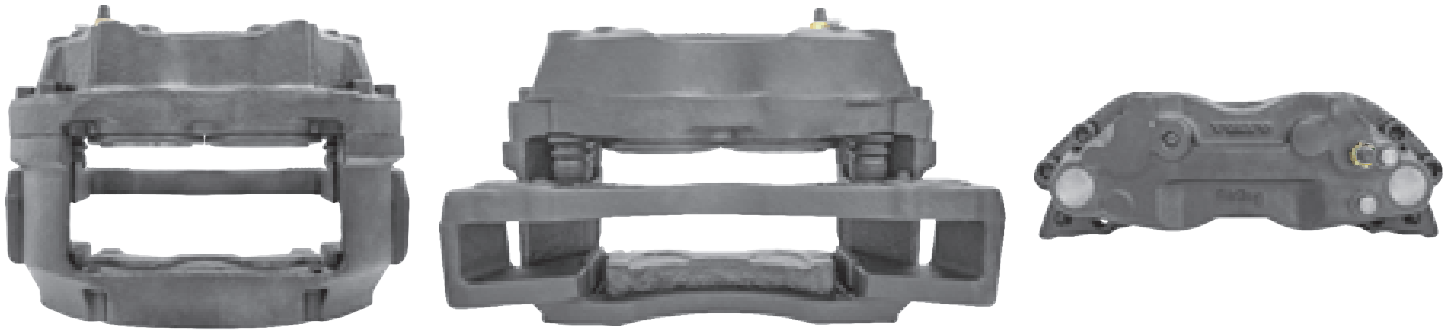

LRT502 GIRLING 58

CROSS REFERENCE	VEHICLE APPLICATION	SERVICE KITS
MERITOR LRG502	FL SERIES	- LRT68320195
VOLVO 6799239	BRAKE PAD SET	
	WVA29302	
	ADDITIONAL INFO	
	58