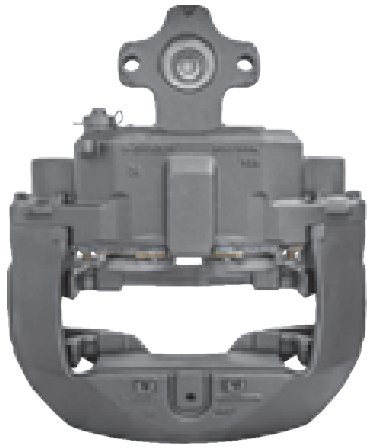

LRT726 MERITOR ELSA225 RADIAL

CROSS REFERENCE	VEHICLE APPLICATION	SERVICE KITS
MERITOR LRG726	FH / FM / B SERIES	- LRT68325303
VOLVO 20523651 20527036	BRAKE PAD SET	
	WVA29174	
	ADDITIONAL INFO