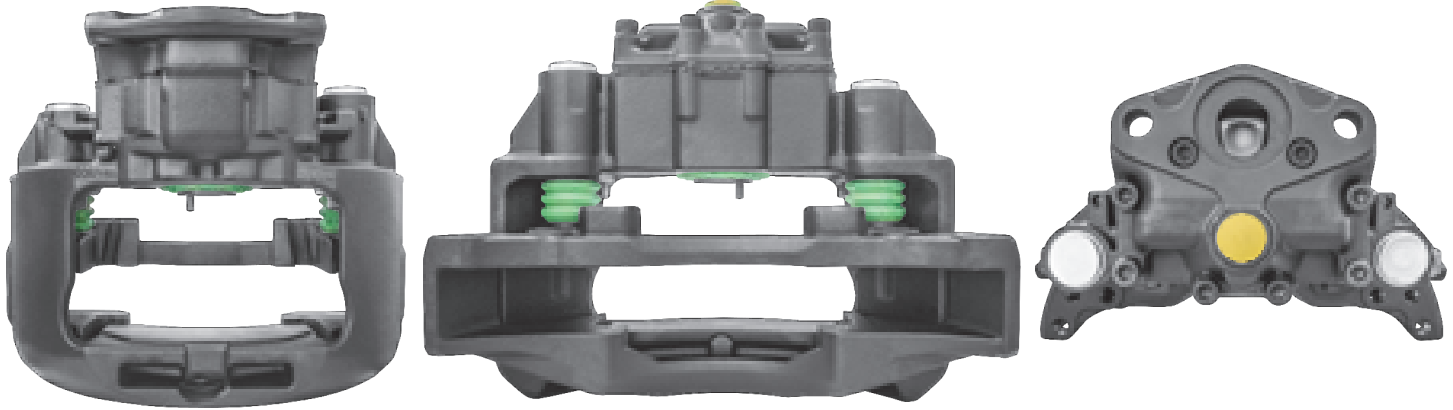

LRT175072 WABCO PAN17

CROSS REFERENCE	VEHICLE APPLICATION	SERVICE KITS
WABCO 40175072 40175058	EUROCARGO SERIES	- LRT14174176WPP
	BRAKE PAD SET	
IVECO 500328232	WVA29088	
	ADDITIONAL INFO