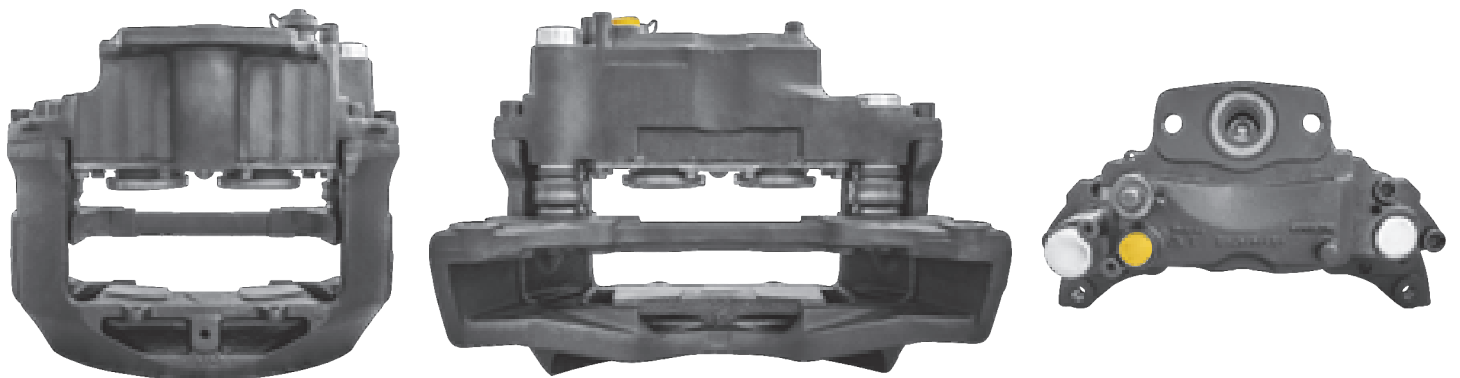

LRT545 MERITOR ELSA2

CROSS REFERENCE		VEHICLE APPLICATION	SERVICE KITS
MERITOR	LRG545	ECM / ECS / ECT / ECX SERIES	- LRT68324200
ERF	35503092575 35504171466 35504208329 35504208392 35503120490R	BRAKE PAD SET WVA29131	
TT	MXC9309002	ADDITIONAL INFO