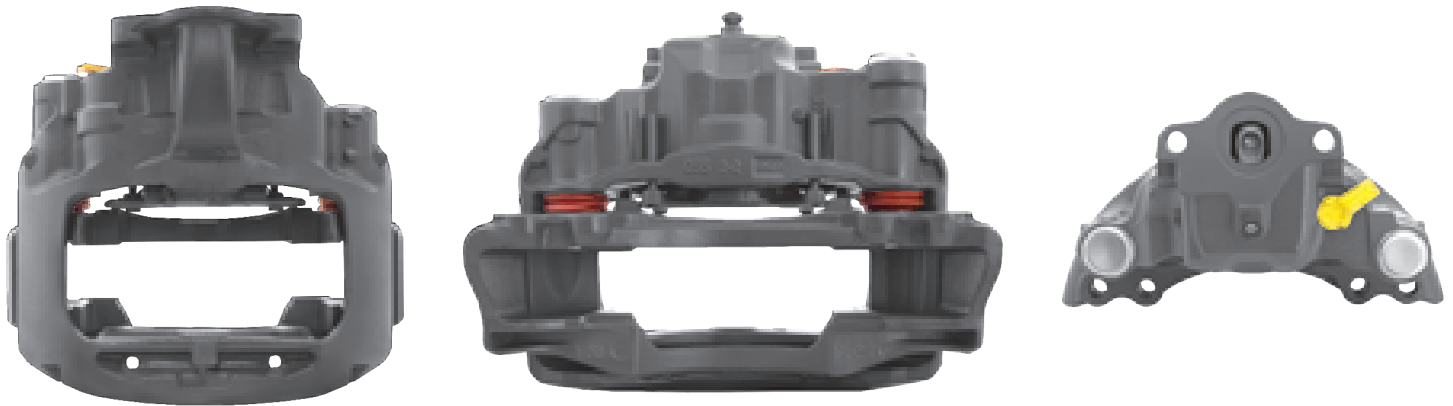

LRT191886 HALDEX MODUL T SBS1918-HO

CROSS REFERENCE		VEHICLE APPLICATION	SERVICE KITS
SAF	3080008600	370MM DISC	- LRT95276
HALDEX 96305C 95275		BRAKE PAD SET	
		3057001400	
ADDITIONAL INFO