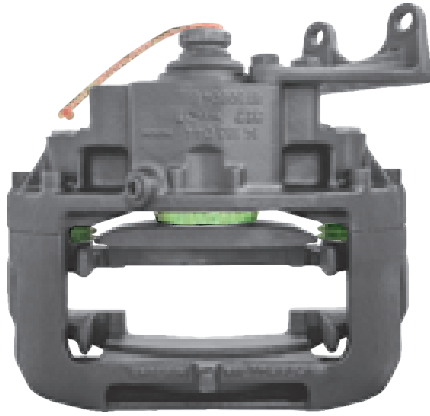

LRT100001 PERROT V-G1000

CROSS REFERENCE	VEHICLE APPLICATION	SERVICE KITS
WABCO 40100001 40100005	L SERIES	- LRT14174151
	BRAKE PAD SET	
MAN 81508049017 81508046017 81508046049	WVA29055	
	ADDITIONAL INFO