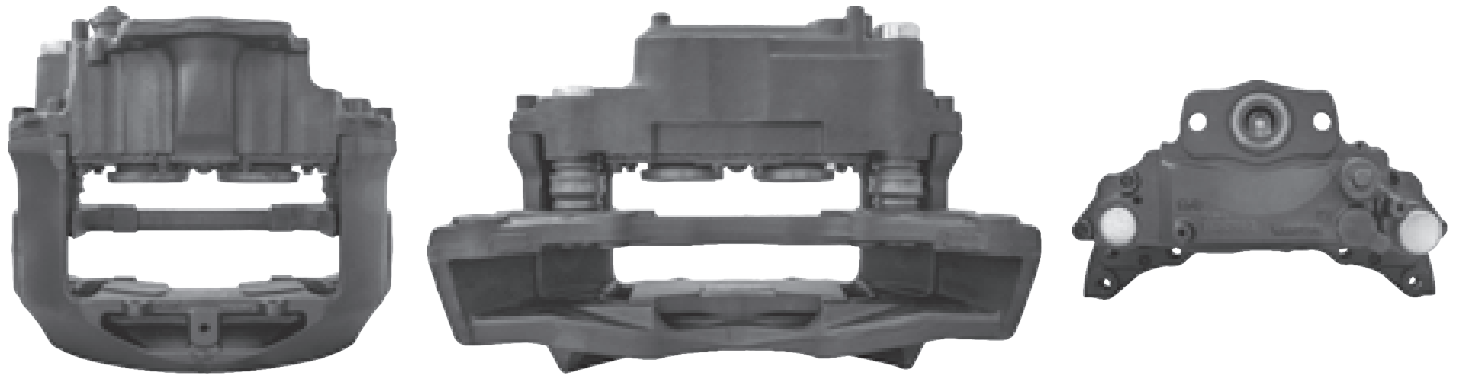

LRT546 MERITOR ELSA2

CROSS REFERENCE		VEHICLE APPLICATION	SERVICE KITS
MERITOR	LRG546	F / L / M SERIES	- LRT68324200
MAN	81508046339 81508046341	BRAKE PAD SET	
		WVA29131	
		ADDITIONAL INFO