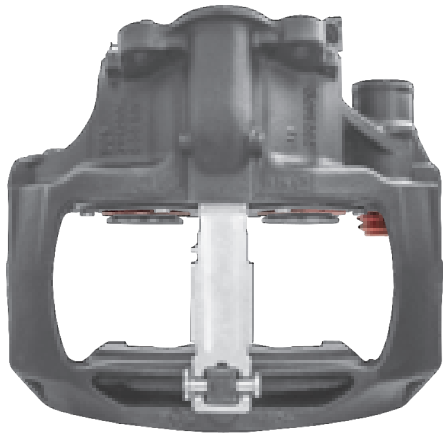

LRT003781RC KNORR-BREMSE SN7

CROSS REFERENCE	VEHICLE APPLICATION	SERVICE KITS
KB K003781 K000446 SB7734	430MM DISC	- LRT000026
MB A9424203001 A9424202601	BRAKE PAD SET WVA29202 / WVA29108	
	ADDITIONAL INFO 	
	COMPLETE UNIT + = LRT77345B