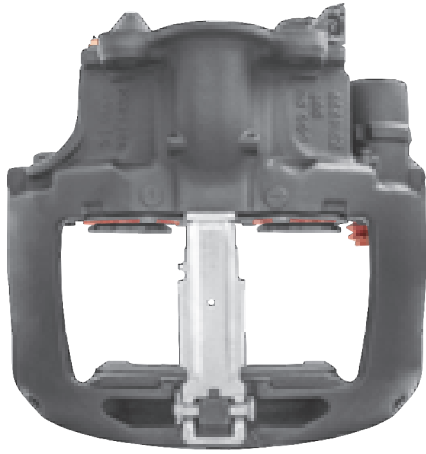

LRT013177RC KNORR-BREMSE SN6

CROSS REFERENCE		VEHICLE APPLICATION	SERVICE KITS
KB	K013177	SN6558	- LRT001926
	K002060	SN6558RC	
	K001764	SB6516	
	K03793	II36704	
	K013177	II36700	
	SN6560		
MB	A9754205401		
	A9754201101		
	A9754201501		
		ATEGO SERIES	
		BRAKE PAD SET	
		WVA29095 / WVA29306	
		ADDITIONAL INFO	
		COMPLETE UNIT	
		+ = LRT6560SN