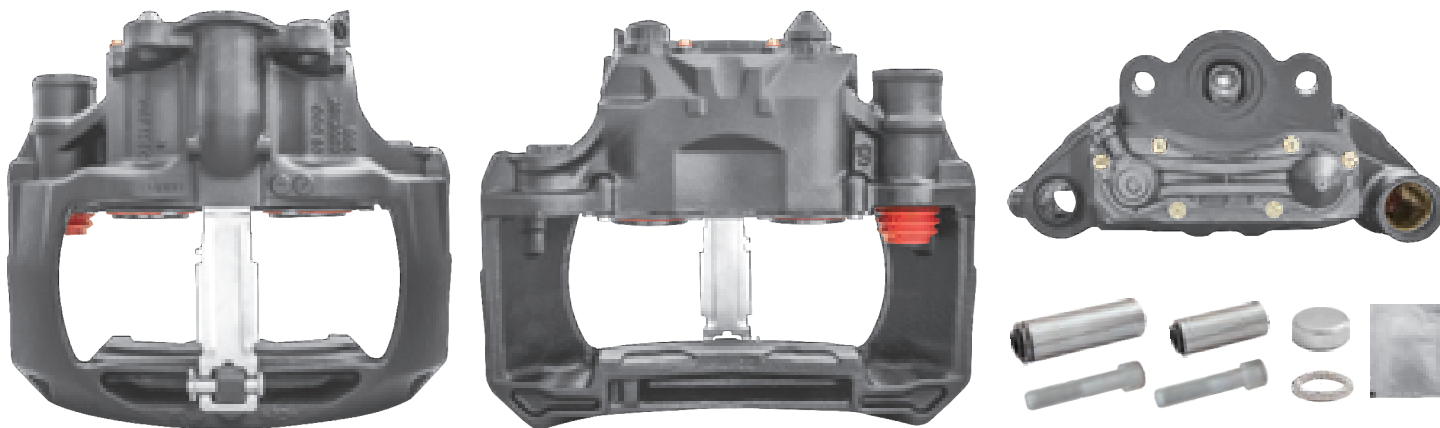

LRT004579RC KNORR-BREMSE SN7

CROSS REFERENCE		VEHICLE APPLICATION	SERVICE KITS
KB	K004579	TRUCK / BUS / COACH SERIES	- LRT001510
	K000474	BRAKE PAD SET	
	K000851	WVA29202 / WVA29108	
	SN7066	ADDITIONAL INFO	
	SN725RC		
IVECO	41211286 41285003 99483108	+ = LRT7066SN