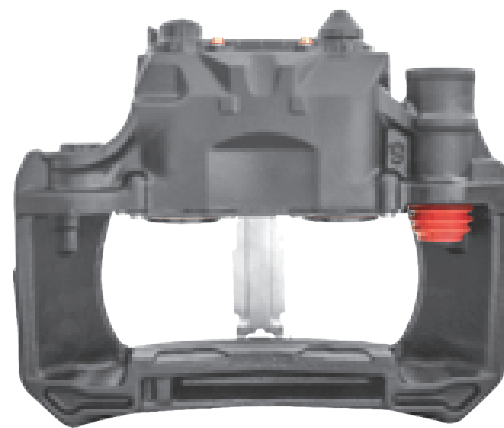

LRT003782RC KNORR-BREMSE SN7

CROSS REFERENCE			VEHICLE APPLICATION	SERVICE KITS
KB	K003782	SB7801	430MM DISC	- LRT000026
	K00476	SN7067	BRAKE PAD SET	
	K000091	SN7101	WVA29202 / WVA29108	
	K001038	SN7195	ADDITIONAL INFO	
	I137808	Z0011491		
			COMPLETE UNIT	
SAF	3080001122		+ = LRT7067SN	
	3080002720			
	4080001100