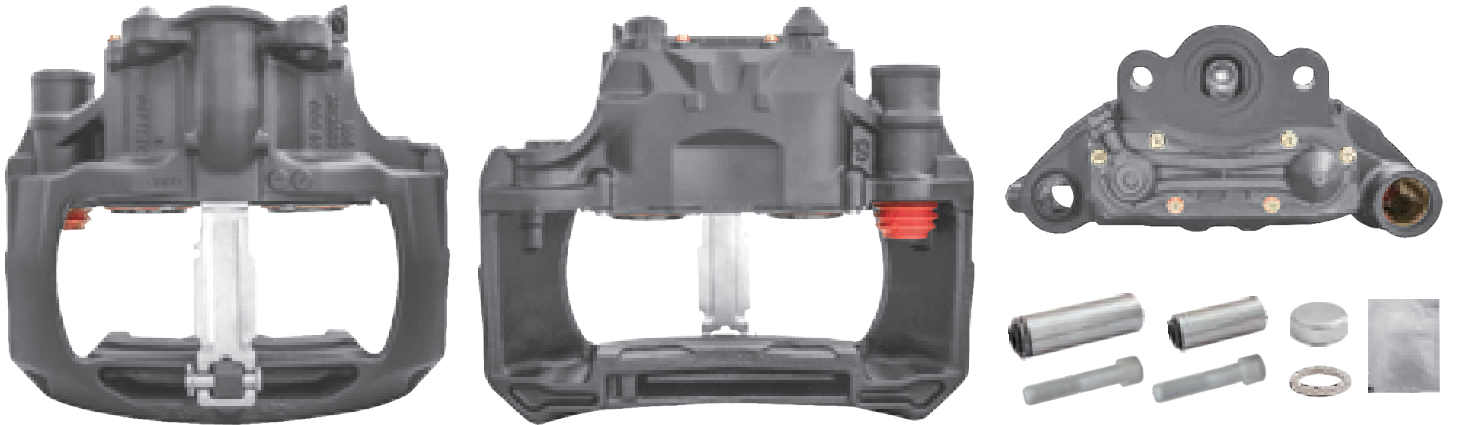

LRT003782RC KNORR-BREMSE SN7

CROSS REFERENCE		VEHICLE APPLICATION	SERVICE KITS
KB	K003782	430MM DISC	- LRT001525
	K000517	BRAKE PAD SET	
	SB7903	WVA29202 / WVA29108	
SMB	M20016402	ADDITIONAL INFO	
		COMPLETE UNIT + = LRT7903SB