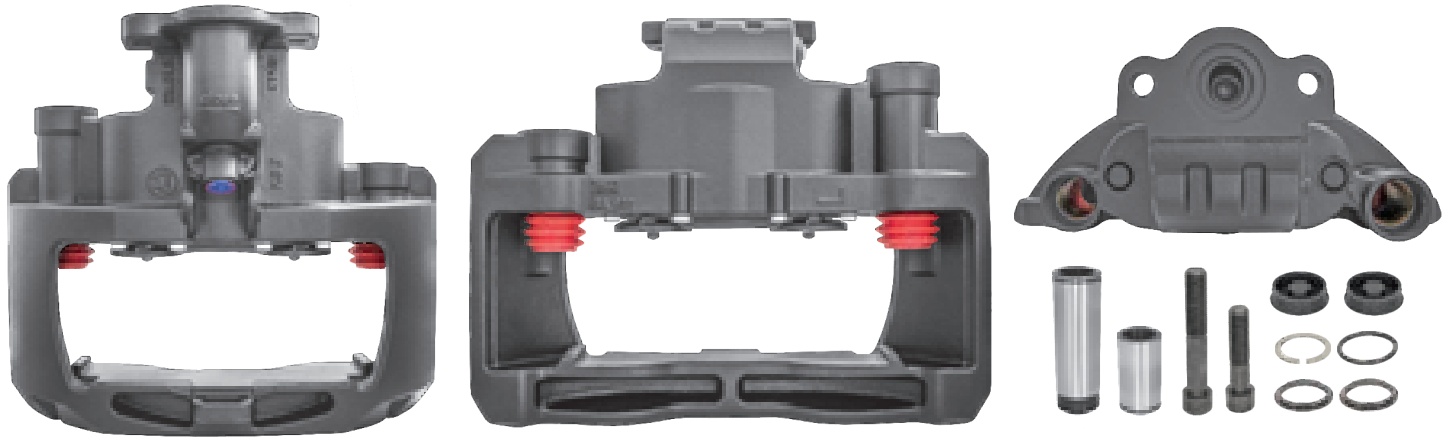

LRT4312050

BPW TSB4312

CROSS REFERENCE	VEHICLE APPLICATION	SERVICE KITS
BPW 0536272050 0936272050 0936272150	430MM DISC	
	BRAKE PAD SET	
	WVA29127 / WVA29267	
	ADDITIONAL INFO