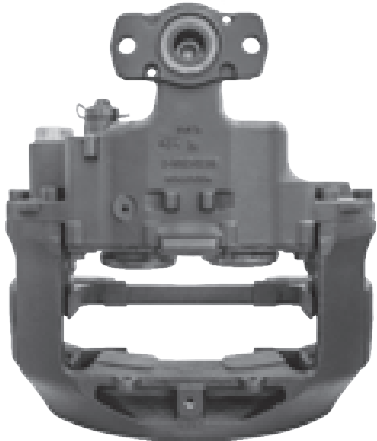

LRT670 MERITOR ELSA2 RADIAL

CROSS REFERENCE		VEHICLE APPLICATION	SERVICE KITS
MERITOR	LRG670	B SERIES	- LRT68324200
	LRG663	BRAKE PAD SET	
	LRG745	WVA29131	
VOLVO	20535921	ADDITIONAL INFO