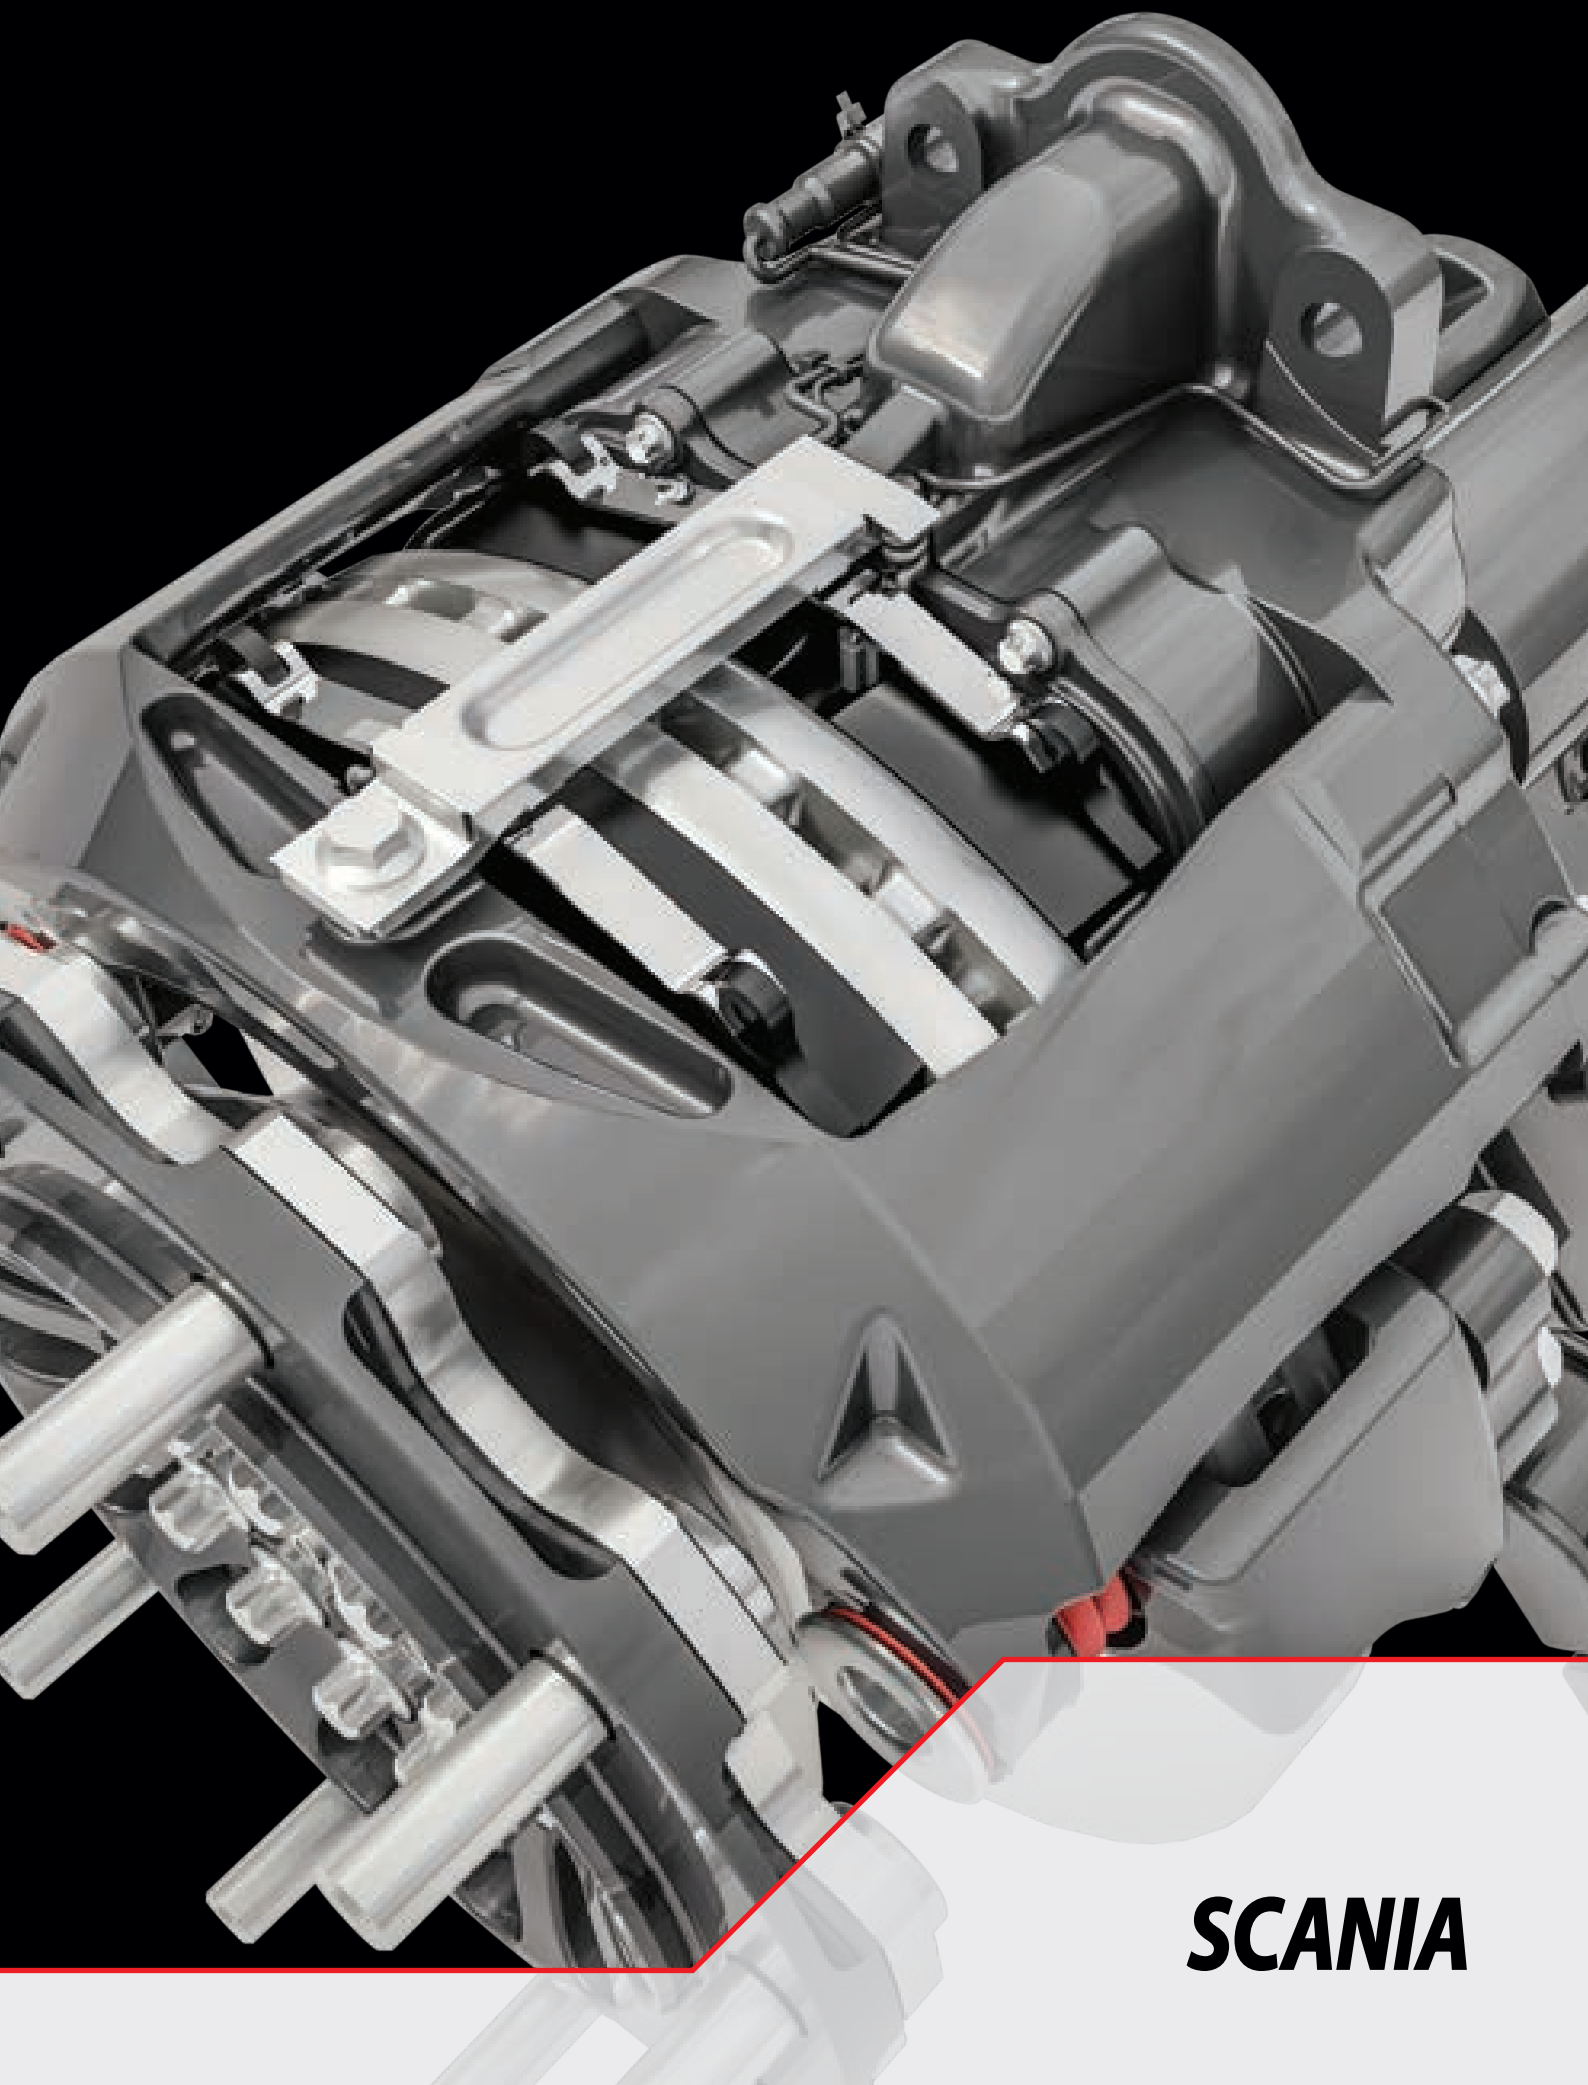

# LRT222082 HALDEX MODUL T SBS2220-HO

CROSS REFERENCE		VEHICLE APPLICATION	SERVICE KITS
SAF	3080008200	430MM DISC	 - LRT94861
		<b>BRAKE PAD SET</b>	
		WVA29175	
		<b>ADDITIONAL INFO</b>	
			

**SCANIA**