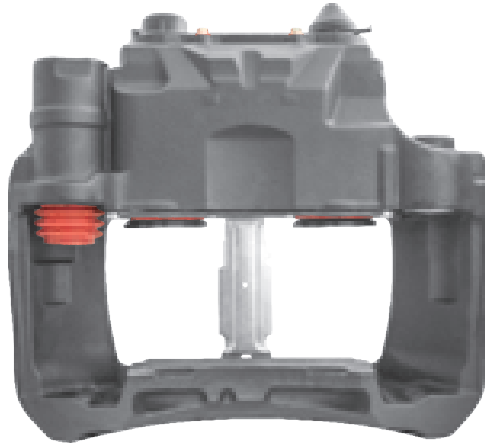

LRT009161RC KNORR-BREMSE SN6

CROSS REFERENCE		VEHICLE APPLICATION	SERVICE KITS
KB	K009161	TRUCK / BUS / COACH SERIES	- LRT002979
	K005969		
	K017173	BRAKE PAD SET	
	SN6510	WVA29095 / WVA29306	
	SN6556RC	ADDITIONAL INFO	
MAN	81508046546		COMPLETE UNIT + = LRT6510SN
	81508046472		
	81508046476		
	81508046470		
	81508046588