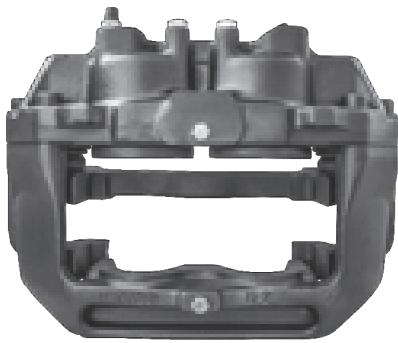

LRT507G GIRLING 60

CROSS REFERENCE		VEHICLE APPLICATION	SERVICE KITS
MERITOR	LRG507	EUROCARGO SERIES	- LRT68320760-16
		BRAKE PAD SET	
		WVA29065	
		ADDITIONAL INFO	
IVECO 4830627 98493241		60