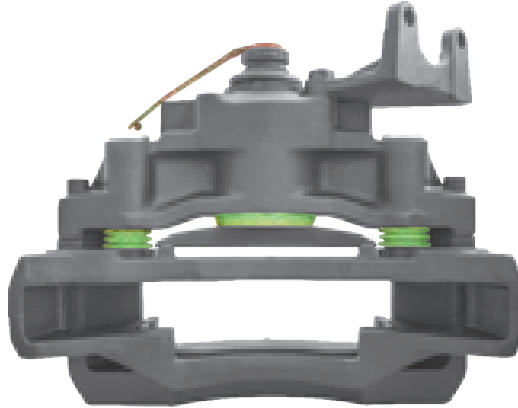

LRT100002 PERROT V-G1000

CROSS REFERENCE	VEHICLE APPLICATION	SERVICE KITS
WABCO 40100002 40100006	L SERIES	- LRT14174151
	BRAKE PAD SET	
MAN 81508049018 81508046018 81508046048	WVA29055	
	ADDITIONAL INFO