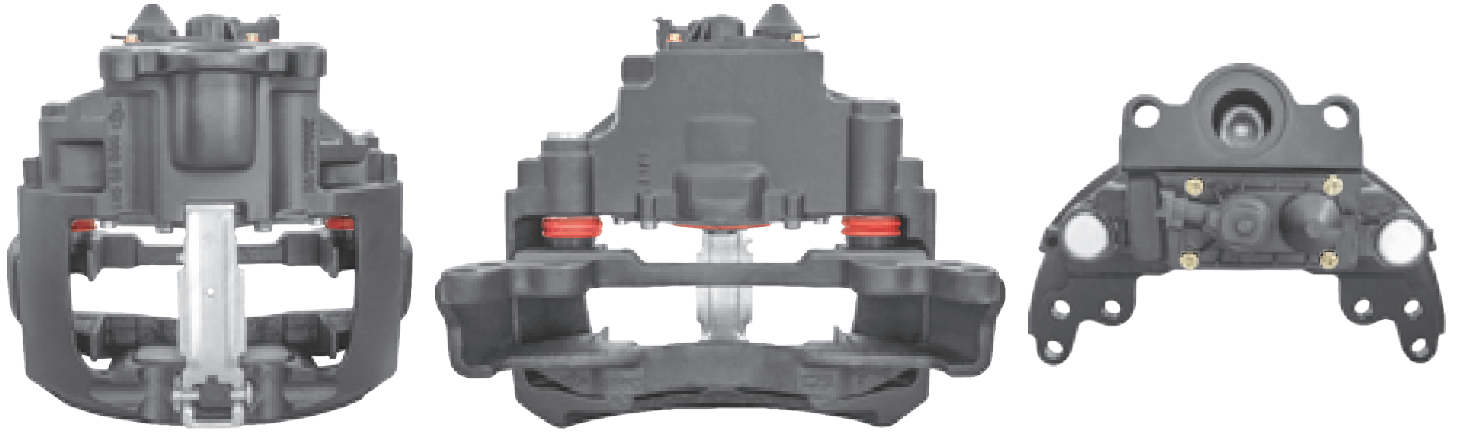

LRT5003SN KNORR-BREMSE SN5

CROSS REFERENCE	VEHICLE APPLICATION	SERVICE KITS
KB K004572 K010791 K011258 K001751 K001753 K011260 SN5003 SN5006RC MB A9704205101 A9704204001	ATEGO SERIES	- LRT001927
	BRAKE PAD SET	
	WVA29115	
	ADDITIONAL INFO