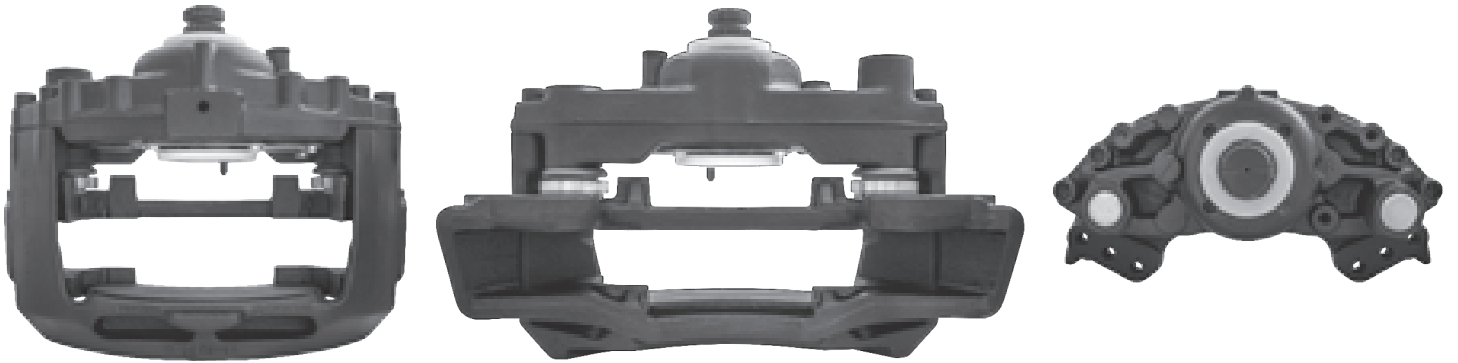

LRT533 MERITOR D3

CROSS REFERENCE		VEHICLE APPLICATION	SERVICE KITS
MERITOR	LRG533	TRUCK / BUS / COACH SERIES	- LRT68320717
MB	A0014204001	BRAKE PAD SET	
	A3564202601	WVA29083	
		ADDITIONAL INFO	
		26