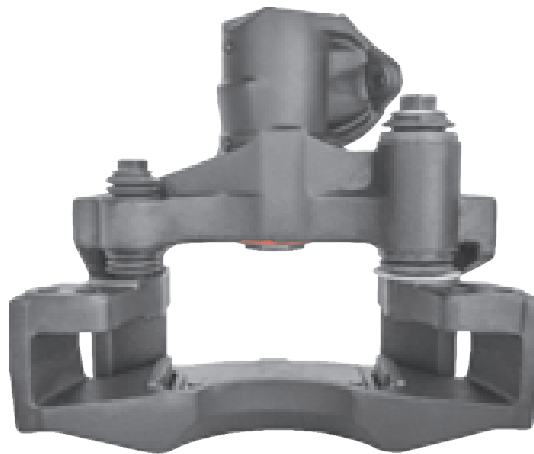

LRT710 BENDIX 19,5

CROSS REFERENCE	VEHICLE APPLICATION	SERVICE KITS
IVECO 131791 98479614 K016153 42555488	EUROCARGO SERIES	- LRT139140
	BRAKE PAD SET WVA29032