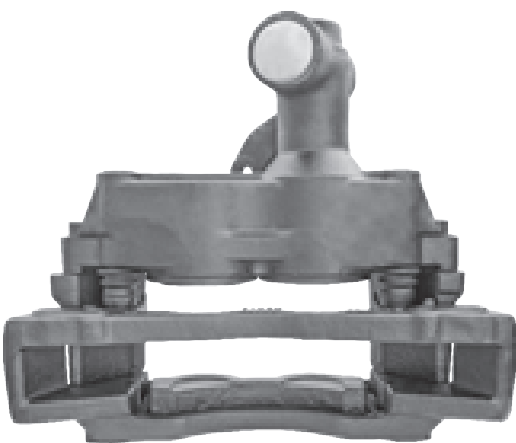

LRT611 GIRLING 68

CROSS REFERENCE	VEHICLE APPLICATION	SERVICE KITS
MERITOR LRG611	FL SERIES	- LRT68320195
VOLVO 3091728	BRAKE PAD SET	
	WVA29302	
	ADDITIONAL INFO	
	+ 68