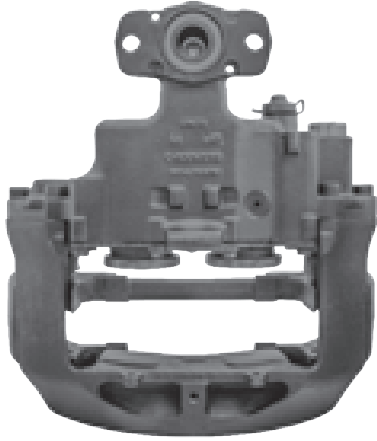

LRT669 MERITOR ELSA2 RADIAL

CROSS REFERENCE		VEHICLE APPLICATION	SERVICE KITS
MERITOR	LRG669	B SERIES	- LRT68324200
	LRG662	BRAKE PAD SET	
	LRG744	WVA29131	
VOLVO	20535920	ADDITIONAL INFO