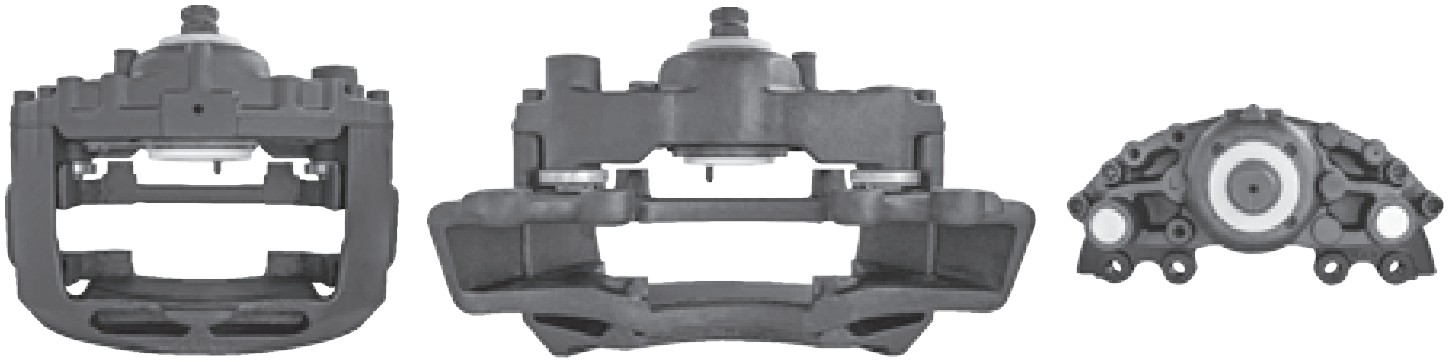

LRT526 MERITOR D3

CROSS REFERENCE	VEHICLE APPLICATION	SERVICE KITS
MERITOR LRG526	MAGNUM / PREMIUM	- LRT68320814
RENAULT 5001864465 5010216833 5010260444	BRAKE PAD SET WVA29030	
	ADDITIONAL INFO