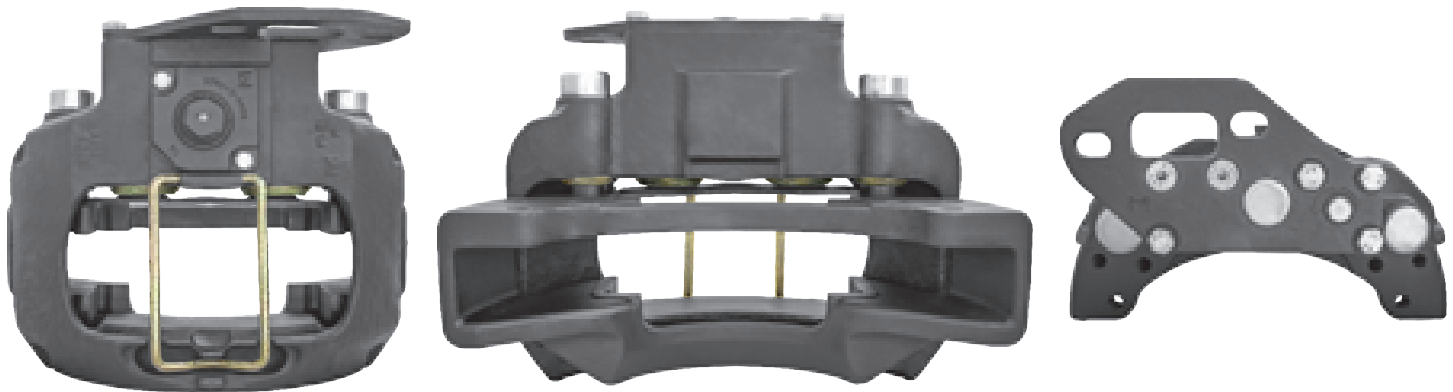

LRT4837 MERITOR DX195

CROSS REFERENCE	VEHICLE APPLICATION	SERVICE KITS
MERITOR 15224837SR	370MM DISC	- LRT68323215
TT MXC4837	BRAKE PAD SET	
	WVA29124	
	ADDITIONAL INFO