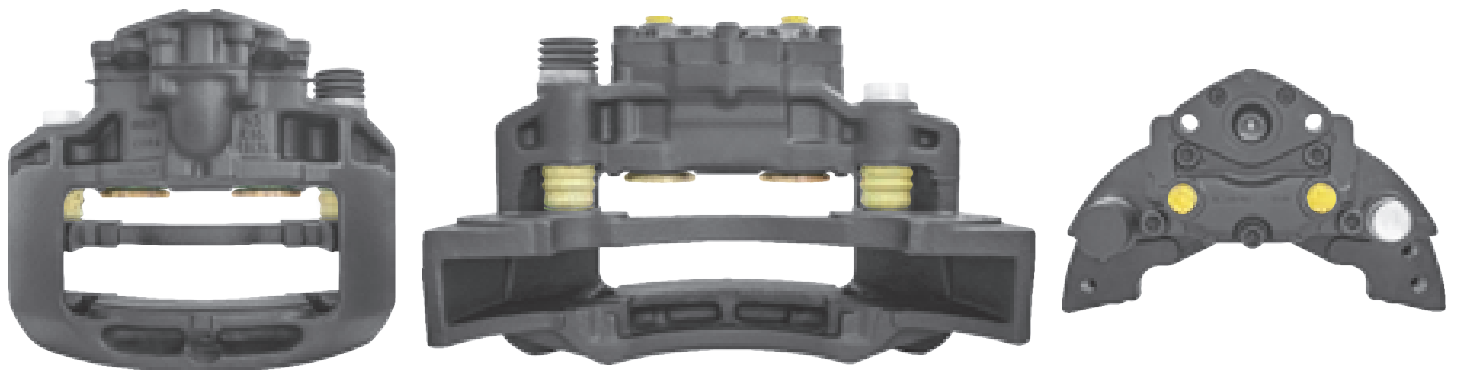

LRT225004 WABCO PAN22-2

CROSS REFERENCE	VEHICLE APPLICATION	SERVICE KITS
WABCO 40225004 SMB M070008	430MM DISC	- LRT14174166
ADDITIONAL INFO