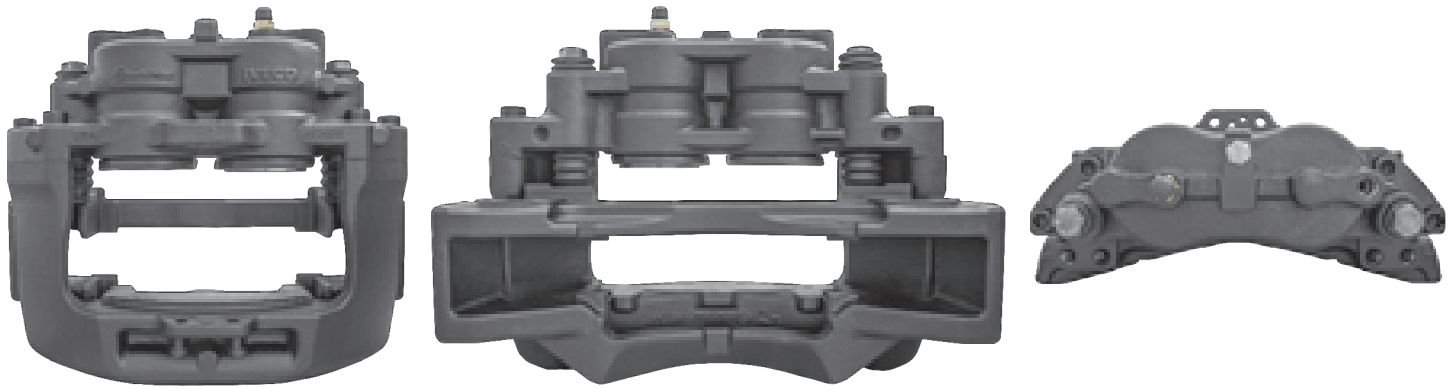

LRT706B BREMBO 60

CROSS REFERENCE	VEHICLE APPLICATION	SERVICE KITS
IVECO 42559189	EUROCARGO SERIES	- LRT566301
	BRAKE PAD SET	
	WVA29065	
	ADDITIONAL INFO	
	60