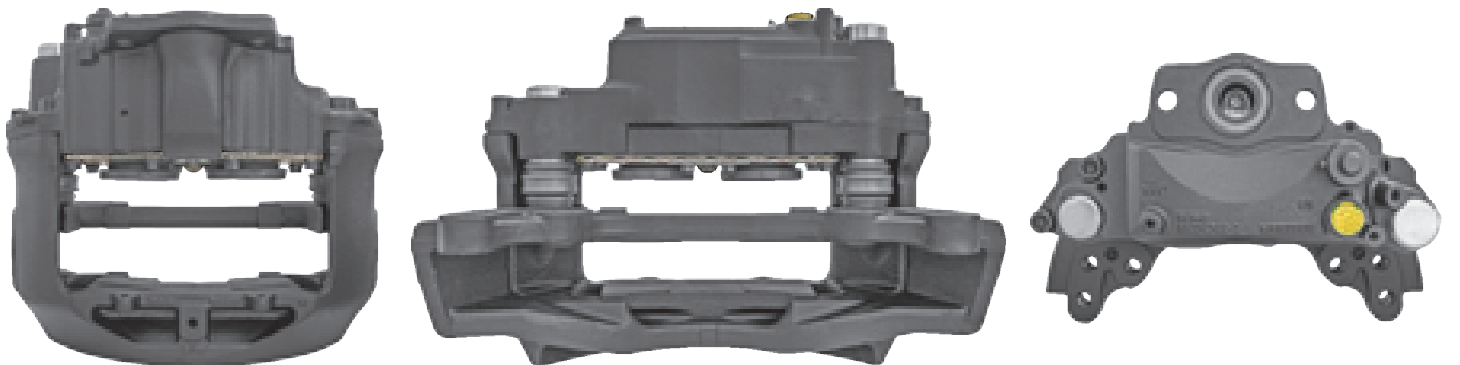

LRT701 MERITOR ELSA2

CROSS REFERENCE		VEHICLE APPLICATION	SERVICE KITS
MERITOR	LRG701	PREMIUM	- LRT68324199-18
RENAULT	5001858405	BRAKE PAD SET	
	5001872043	WVA29131	
	5010522480	ADDITIONAL INFO	
	5010525478		
	5010525480		
	5010525482		
	5010525482		
	5010525488		
	5010525490		
	5010525492