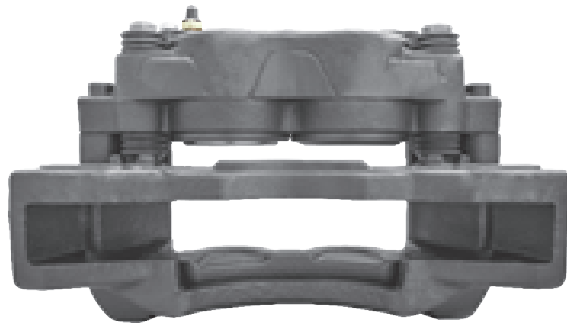

LRT508B BREMBO 68

CROSS REFERENCE	VEHICLE APPLICATION	SERVICE KITS
BREMBO 122566008	EUROCARGO SERIES	- LRT576305
IVECO 42534115	BRAKE PAD SET	
	WVA29067	
	ADDITIONAL INFO	
	68