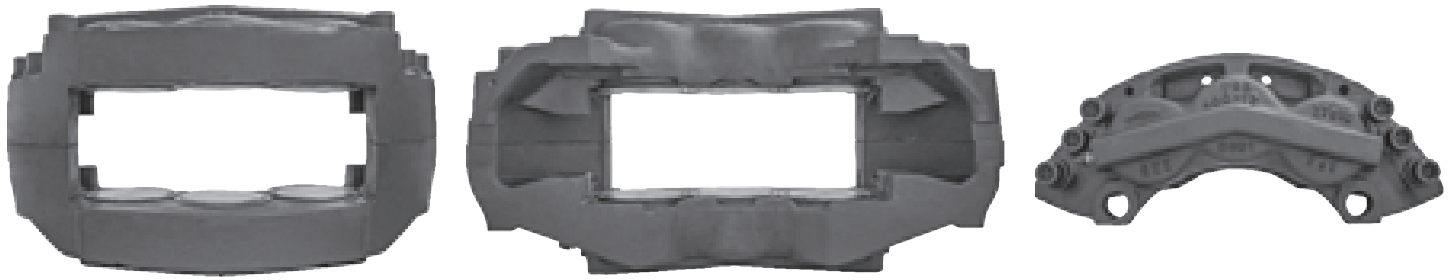

LRT8GN1 GIRLING

CROSS REFERENCE	VEHICLE APPLICATION	SERVICE KITS
MERITOR 8GN1	FR1	
RENAULT 5000787729 5010197253	BRAKE PAD SET	
	WVA29044	
	ADDITIONAL INFO