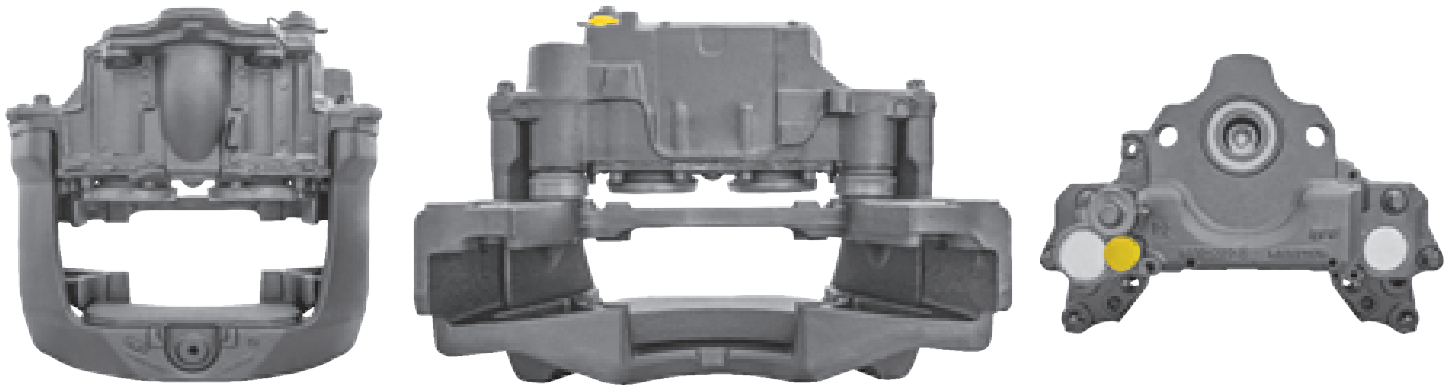

LRT732 MERITOR ELSA195

CROSS REFERENCE	VEHICLE APPLICATION	SERVICE KITS
MERITOR LRG732	FH / FM SERIES	- LRT68325353
VOLVO 20527041 20498846	BRAKE PAD SET WVA29169 / WVA29177	
	ADDITIONAL INFO