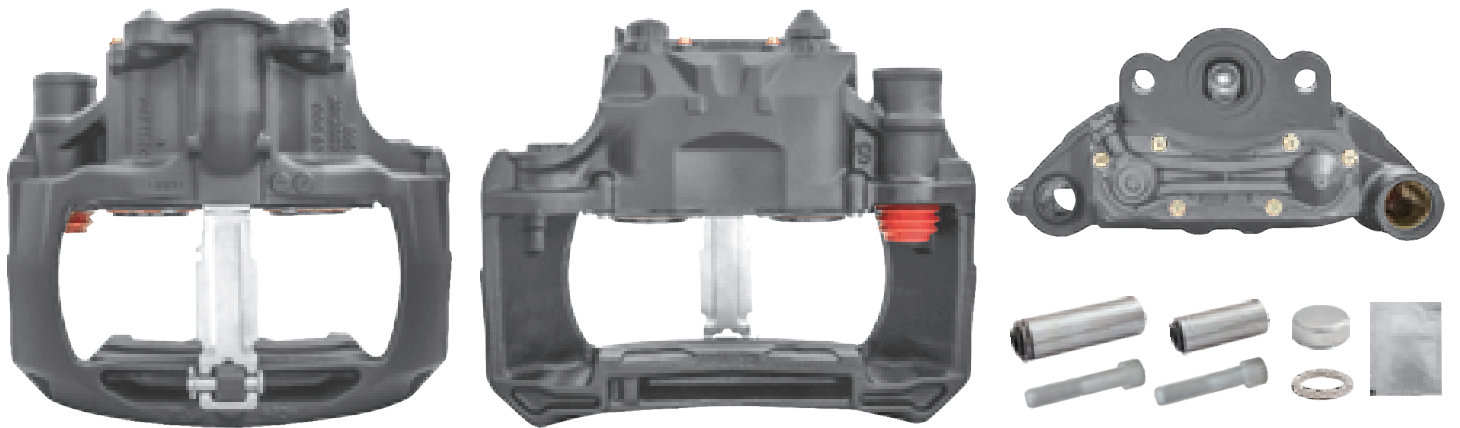

LRT003782RC KNORR-BREMSE SN7

CROSS REFERENCE	VEHICLE APPLICATION	SERVICE KITS
KB K003782 SN7028 SB7800 Z0010911	430MM DISC	- LRT000027
	BRAKE PAD SET	
WVA29202 / WVA29108		
ADDITIONAL INFO		
MB A9424204501 A9424203901 A9424204101	COMPLETE UNIT	
	+ = LRT7028SN