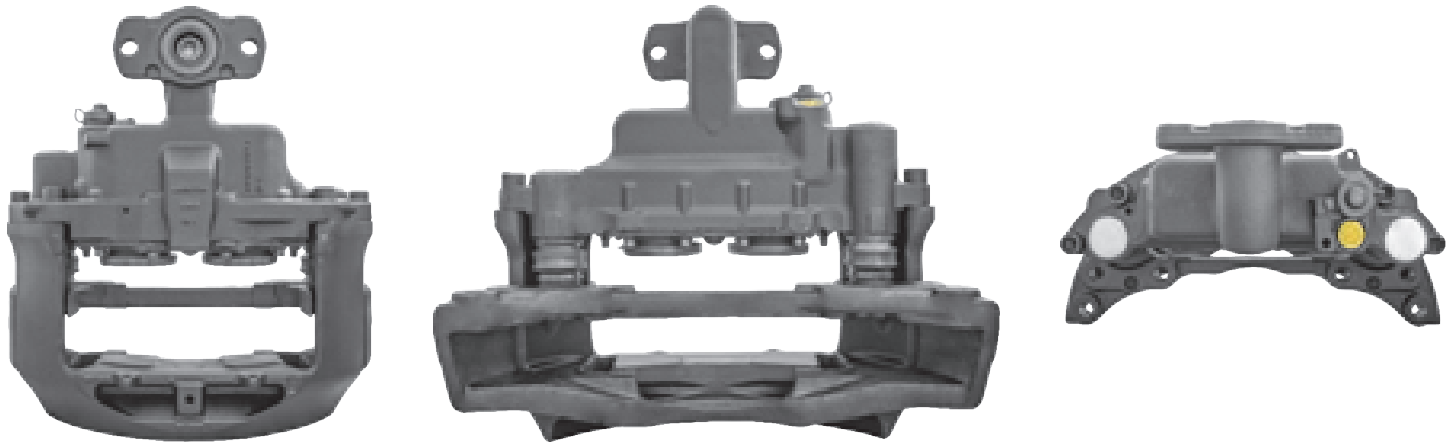

LRT663 MERITOR ELSA2 RADIAL

CROSS REFERENCE		VEHICLE APPLICATION	SERVICE KITS
MERITOR	LRG663	A SERIES	- LRT68324200
MAN	81508046406 81508046426 81508046428	BRAKE PAD SET	
		WVA29131	
		ADDITIONAL INFO