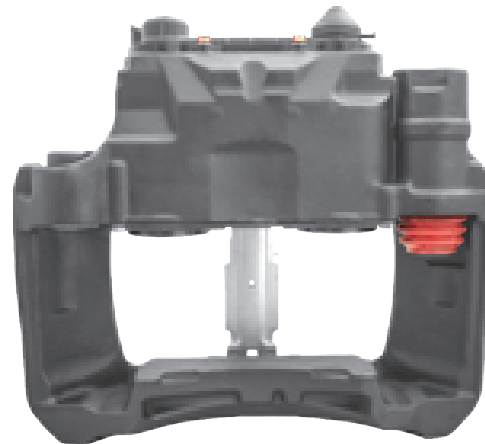

LRT009162RC KNORR-BREMSE SN6

CROSS REFERENCE		VEHICLE APPLICATION	SERVICE KITS
KB	K009162	TRUCK / BUS / COACH SERIES	- LRT002979
	K005968		
	K017172	BRAKE PAD SET	
	SN6500	WVA29095 / WVA29306	
	SN6566RC	ADDITIONAL INFO	
MAN	81508046547		COMPLETE UNIT + = LRT6500SN
	81508046471		
	81508046475		
	81508046469		
	81508046589