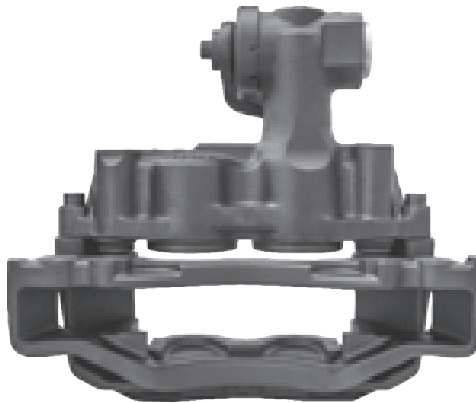

LRT627 GIRLING 60

CROSS REFERENCE	VEHICLE APPLICATION	SERVICE KITS
MERITOR LRG627	VARIO SERIES	- LRT68320760
MB 6704207001 6704205301 6704206401	BRAKE PAD SET	
	WVA29835	
	ADDITIONAL INFO	
	60