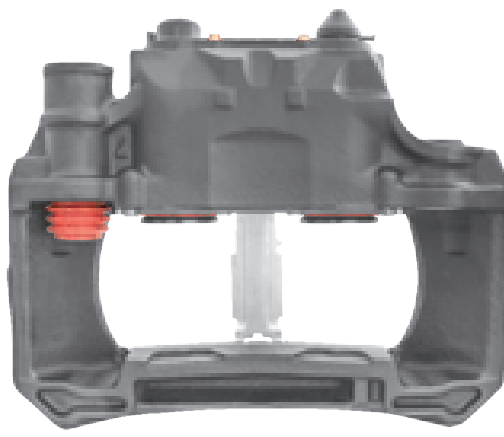

LRT003781RC KNORR-BREMSE SN7

CROSS REFERENCE	VEHICLE APPLICATION	SERVICE KITS
KB K003781 K001141 K000139 K000551 K000527 K002119 SB7911 SN7116	430MM DISC	- LRT001531
	BRAKE PAD SET	
	WVA29202 / WVA29108	
	ADDITIONAL INFO	
COMPLETE UNIT