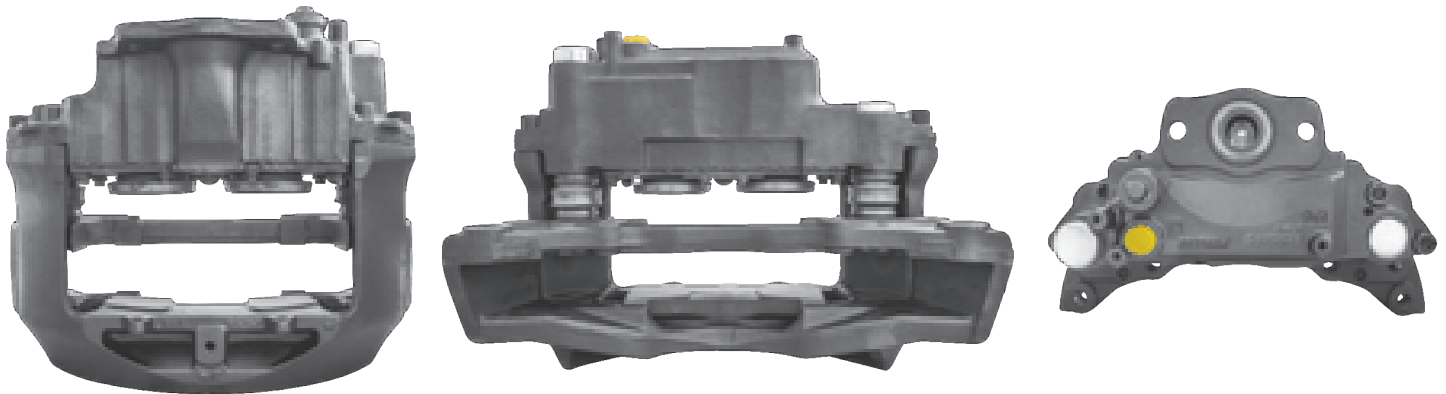

LRT639 MERITOR ELSA2

CROSS REFERENCE		VEHICLE APPLICATION	SERVICE KITS
MERITOR	LRG639	ECM / ECS / ECT / ECX SERIES	- LRT68324200
ERF	35503075422	BRAKE PAD SET	
	35504157923	WVA29131	
	35504208241	ADDITIONAL INFO	
	35504208415		
35503120477R			
35503120460			
TT	MXC9309006