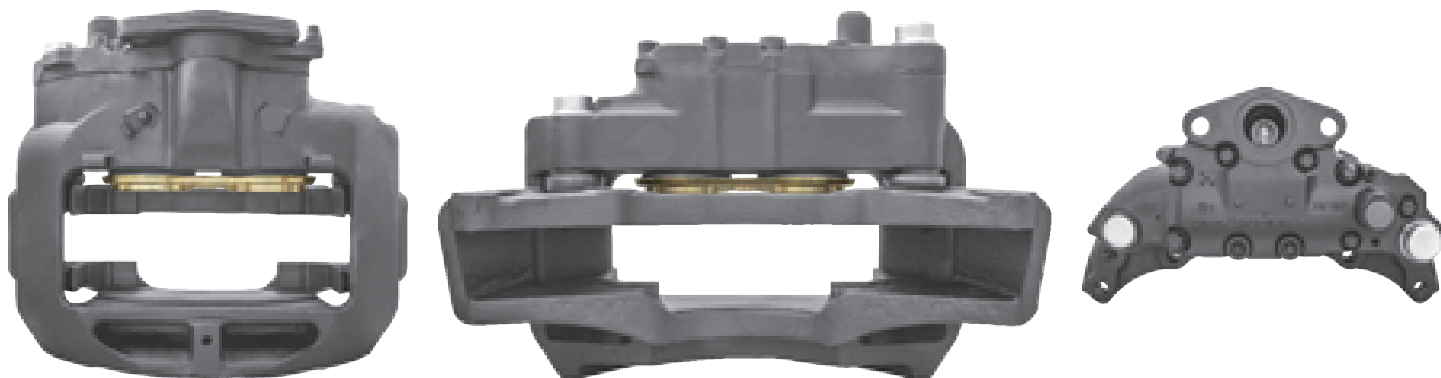

LRT570 MERITOR ELSA1

CROSS REFERENCE		VEHICLE APPLICATION	SERVICE KITS
MERITOR	LRG570	F / L / M SERIES	- LRT68321617
MAN	81508046065	BRAKE PAD SET	
	81508046081	WVA29113 / WVA29114	
	81508046099	ADDITIONAL INFO	
	81508046165		
	81508046199		
	81508046201		
81508046265			
81508046283			
81508046305