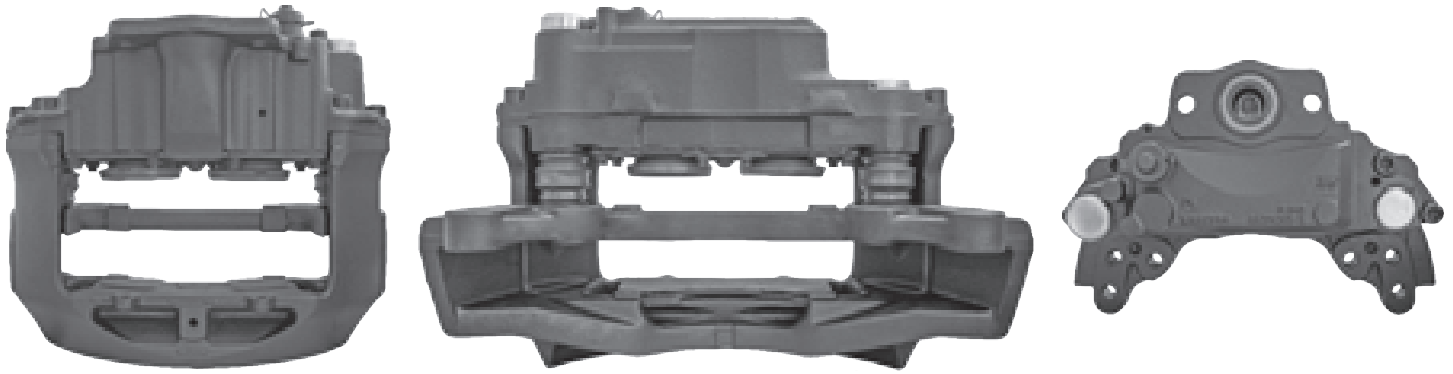

LRT580 MERITOR ELSA2

CROSS REFERENCE		VEHICLE APPLICATION	SERVICE KITS		
MERITOR	LRG580	MAGNUM / PREMIUM	- LRT68324199-20		
RENAULT	5001854335	5010422989			
	5001872032	5010422991			
	5010422365	5010525044			
	5010422367	5010525046			
	5010422431				
	5010422433				
	5010422510				
	5010422983				
	5010422985				
				BRAKE PAD SET	
		WVA29131			
		ADDITIONAL INFO