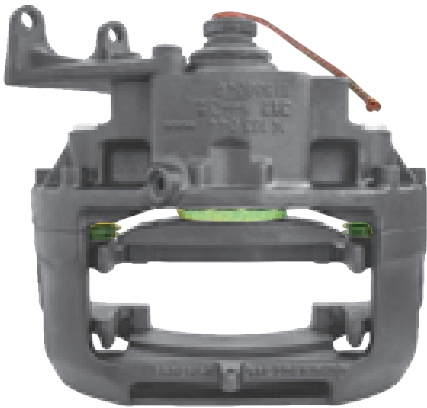

LRT100002 PERROT V-G1000

CROSS REFERENCE	VEHICLE APPLICATION	SERVICE KITS
WABCO 40100002 40100006	L SERIES	- LRT14174151
	BRAKE PAD SET	
MAN 81508049018 81508046018 81508046048	WVA29055	
	ADDITIONAL INFO