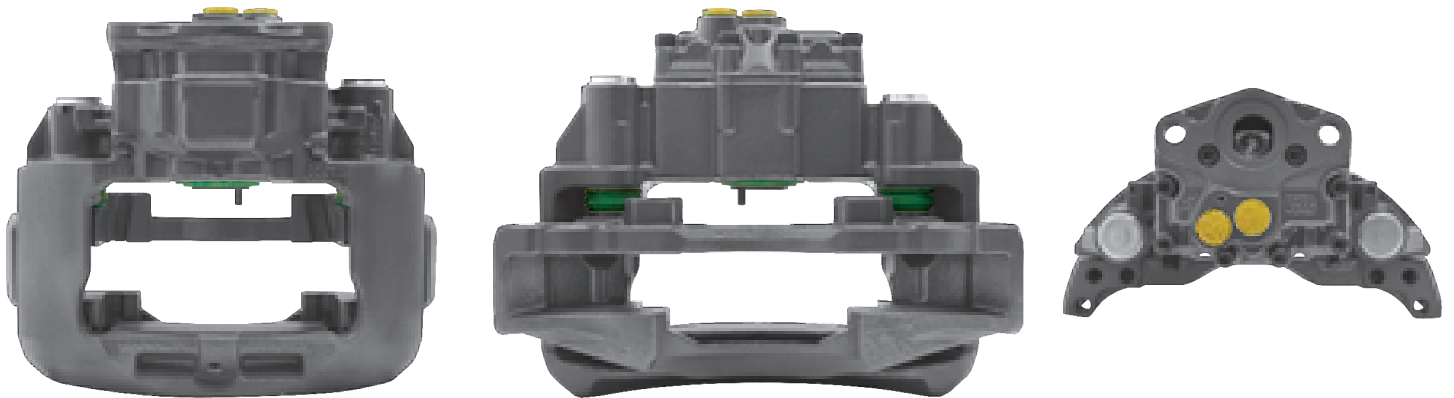

LRT3170060 WABCO MAXX 17

CROSS REFERENCE		VEHICLE APPLICATION	SERVICE KITS
WABCO	6403170060	D SERIES	- LRT317742WPP
	6403170080	BRAKE PAD SET	
RENAULT	21697600	WVA29088	
	21697611	ADDITIONAL INFO