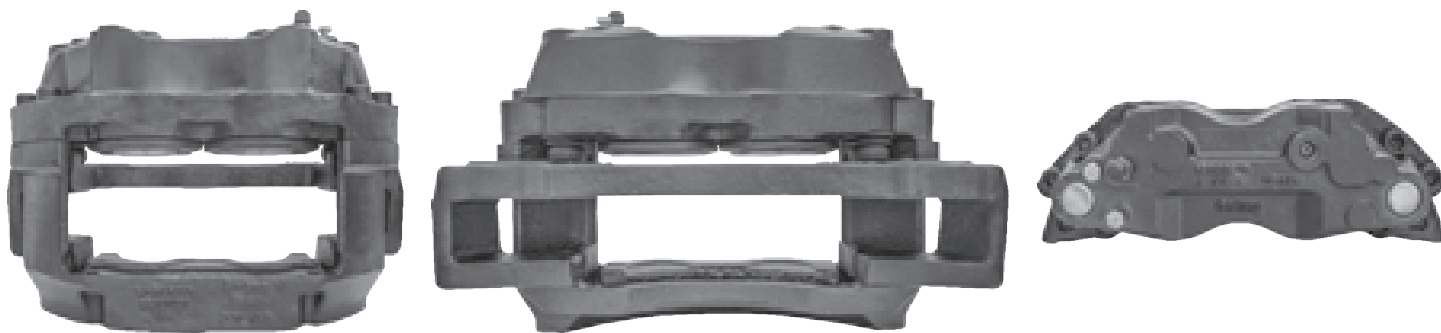

LRT518 GIRLING 68

CROSS REFERENCE	VEHICLE APPLICATION	SERVICE KITS
MERITOR LRG518	MIDLINER	- LRT68320195
RENAULT 5010098109	BRAKE PAD SET	
	WVA29067 / WVA29302	
	ADDITIONAL INFO	
	68