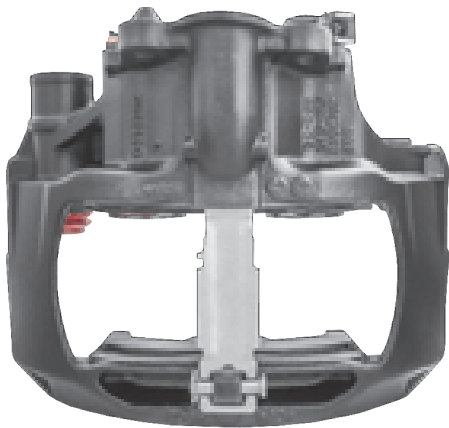

LRT013161RC KNORR-BREMSE SN7

CROSS REFERENCE		VEHICLE APPLICATION	SERVICE KITS
KB	K013161	TRUCK / BUS / COACH SERIES	- LRT001510
	SN7042	BRAKE PAD SET	
	K007767	WVA29202 / WVA29108	
	Z0017261	ADDITIONAL INFO	
	K016829		
	K019136		COMPLETE UNIT
IVECO	41285006	+ = LRT7042SN	
	41285185