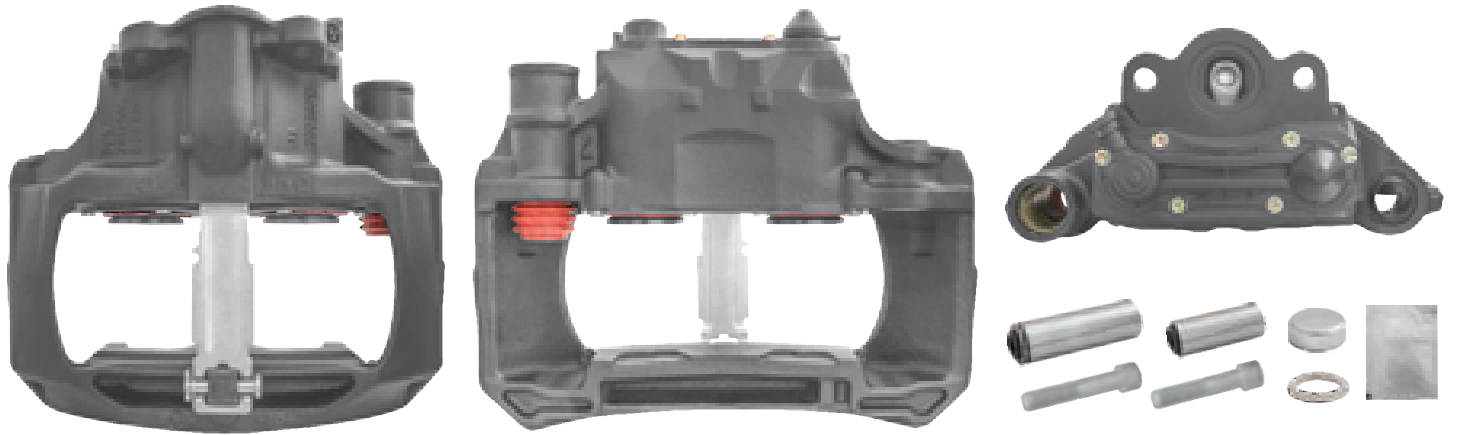

LRT003799RC KNORR-BREMSE SN7

CROSS REFERENCE	VEHICLE APPLICATION	SERVICE KITS
KB K003799 K001363 SB7659 SB7958 SN7201RC	TRUCK / BUS / COACH SERIES	- LRT000027
	BRAKE PAD SET	
	WVA29202 / WVA29108	
	ADDITIONAL INFO	
MB A9424202401 A9424202001 A9424203801 A9424205001		
	COMPLETE UNIT	
	+ = LRT7659SB