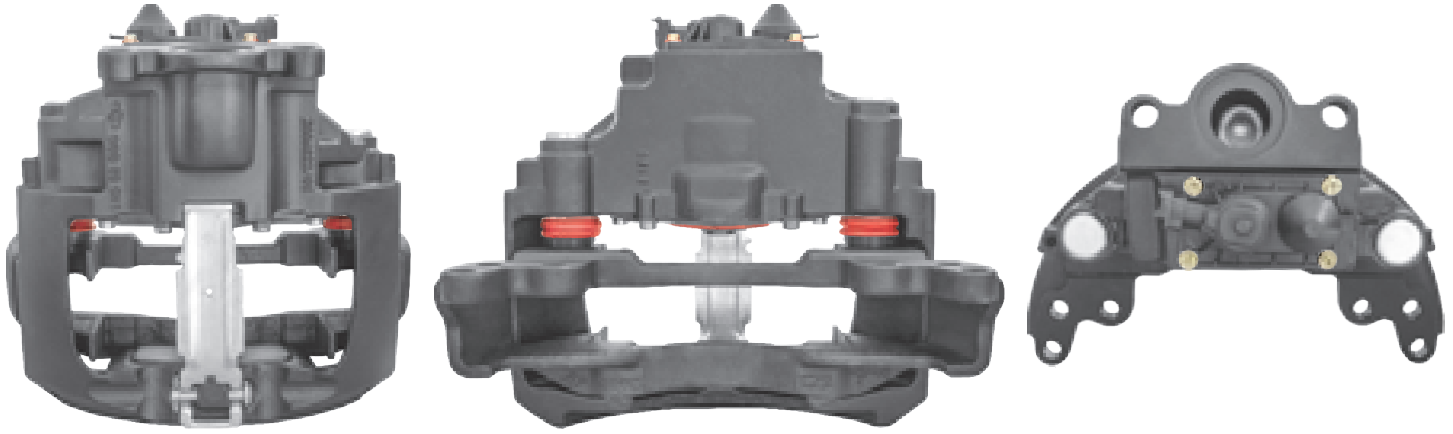

LRT5002SN KNORR-BREMSE SN5

CROSS REFERENCE			VEHICLE APPLICATION	SERVICE KITS
KB	K004570	K001749	ATEGO SERIES	- LRT001927
	K010793	K011264	BRAKE PAD SET	
	K011262	SN5002	WVA29115	
	K001747	SN5005RC		
MB	A9704204901		ADDITIONAL INFO	
	A9704204401			
	A9704204601