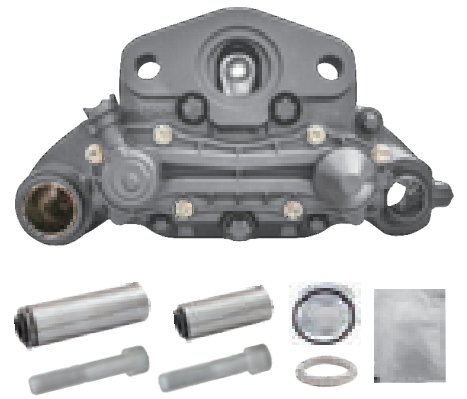

LRT002919RC KNORR-BREMSE SB6

CROSS REFERENCE		VEHICLE APPLICATION	SERVICE KITS
KB	K002919	TRUCK SERIES	- LRT001499
	II39258F	BRAKE PAD SET	
	SB6547	WVA29095 / WVA29306	
	SB6408	ADDITIONAL INFO	
IVECO	500363442		
		COMPLETE UNIT	
		+ = LRT6547SB