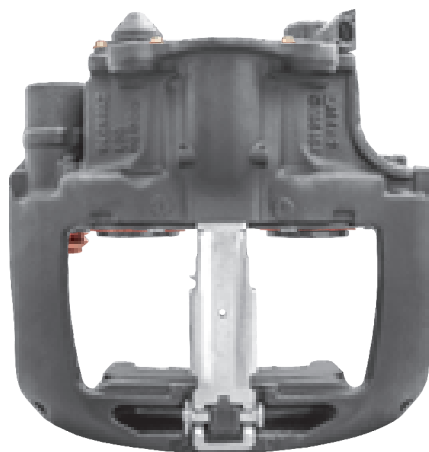

LRT013174RC KNORR-BREMSE SN6

CROSS REFERENCE		VEHICLE APPLICATION	SERVICE KITS
KB	K013174	370MM DISC	- LRT001105
	K001118	BRAKE PAD SET	
	SN6529	WVA29095 / WVA29306	
	SN6570RC	ADDITIONAL INFO	
BPW	0536270361		
		COMPLETE UNIT	
		+ = LRT6529SN