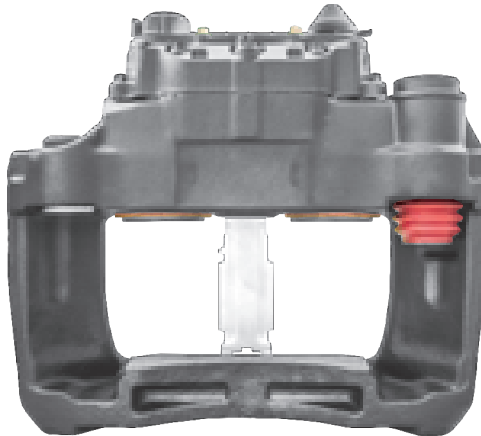

LRT002920RC KNORR-BREMSE SB6

CROSS REFERENCE		VEHICLE APPLICATION	SERVICE KITS
KB	K002920	TRUCK SERIES	- LRT001500
	II39259F	BRAKE PAD SET	
	SB6557	WVA29095 / WVA29306	
	SB6418	ADDITIONAL INFO	
IVECO	500363443		
		COMPLETE UNIT	
		+ = LRT6557SB