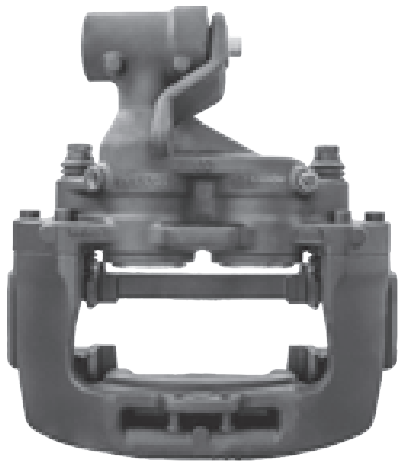

LRT712B BREMBO 60

CROSS REFERENCE	VEHICLE APPLICATION	SERVICE KITS
IVECO 42559201	EUROCARGO SERIES	- LRT566301
	BRAKE PAD SET	
	WVA29065	
	ADDITIONAL INFO