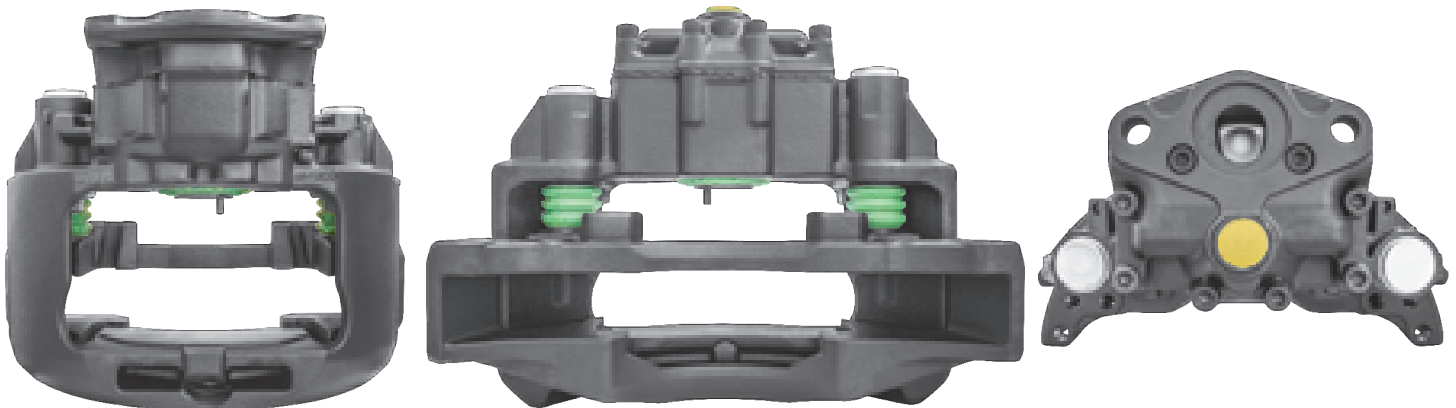

LRT175073 WABCO PAN17

CROSS REFERENCE	VEHICLE APPLICATION	SERVICE KITS
WABCO 40175073 40175059	EUROCARGO SERIES	- LRT14174176WPL
	BRAKE PAD SET	
IVECO 500328234	WVA29088	
	ADDITIONAL INFO