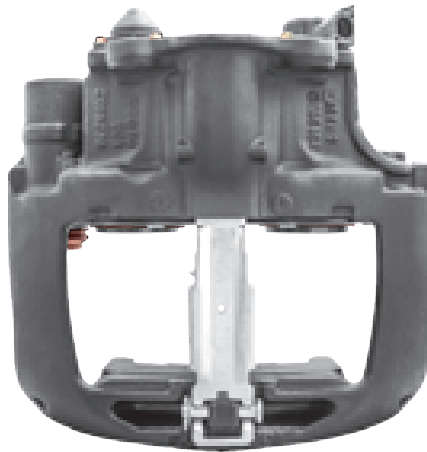

LRT013174RC KNORR-BREMSE SN6

CROSS REFERENCE		VEHICLE APPLICATION	SERVICE KITS	
KB	K013174	SB6527	- LRT000690	
	K000095	SN6546		
	K000690	SN6547		
	K001442	SN6580		
	K001444	II37686		
	K003780	Z0011451		
	K013871	Z0016511		
	SAF	308000710		3080003920
308000723		84080000723		
3080002520				
		370MM DISC		
		BRAKE PAD SET		
		WVA29095 / WVA29306		
		ADDITIONAL INFO		
		COMPLETE UNIT		
		+ = LRT6547SN