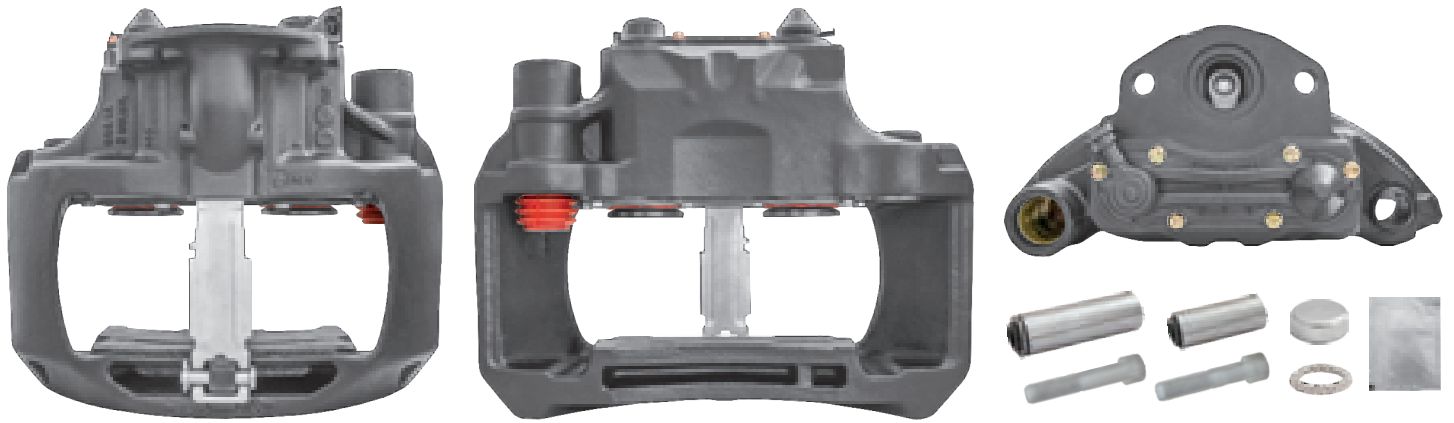

LRT003805RC KNORR-BREMSE SN7

CROSS REFERENCE	VEHICLE APPLICATION	SERVICE KITS
KB K003805 K000505 SB7918 SN7204	ECM / ECS / ECT / ECX SERIES	- LRT001278
	BRAKE PAD SET WVA29202 / WVA29108	
ADDITIONAL INFO		
ERF 35404210845	COMPLETE UNIT	
	+ = LRT7918SB