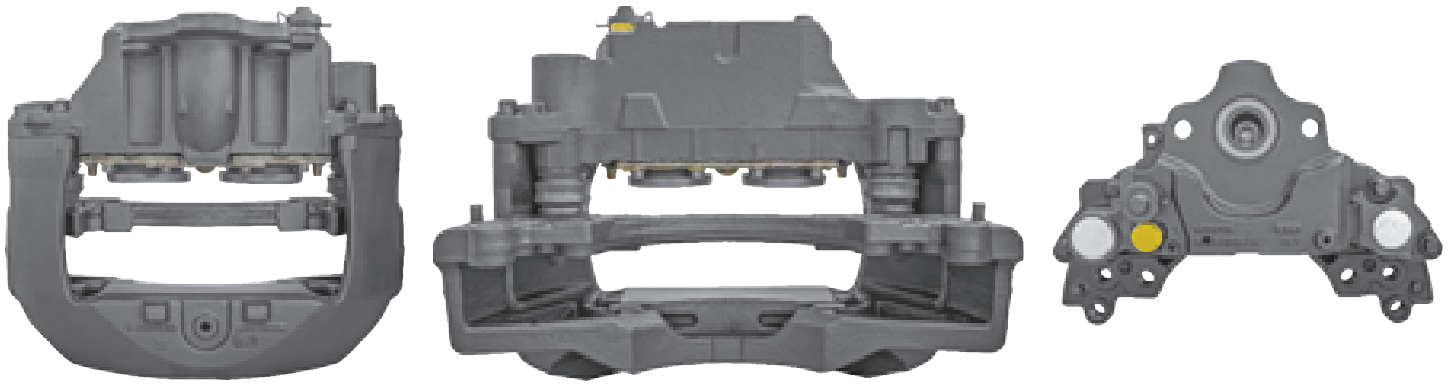

LRT728 MERITOR ELSA225

CROSS REFERENCE	VEHICLE APPLICATION	SERVICE KITS
MERITOR LRG728	FH SERIES	- LRT68325303
VOLVO 20526990 20523553	BRAKE PAD SET WVA29174	
	ADDITIONAL INFO