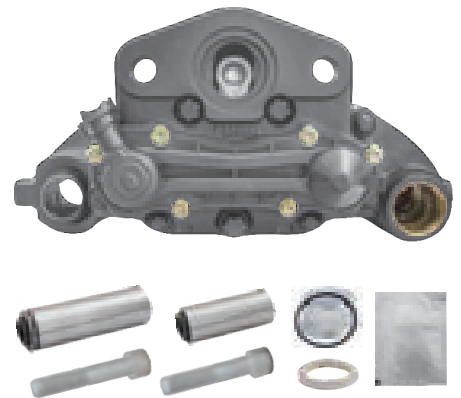

LRT013176SBRC KNORR-BREMSE SB6

CROSS REFERENCE	VEHICLE APPLICATION	SERVICE KITS
KB K013176 SN6567RC SB6507 I137797 I136705	ATEGO SERIES	- LRT001494
	BRAKE PAD SET	
	WVA29095 / WVA29306	
	ADDITIONAL INFO	
MB A9754200501 A9754201001 A9754202301		
	COMPLETE UNIT	
	+ = LRT6507SB