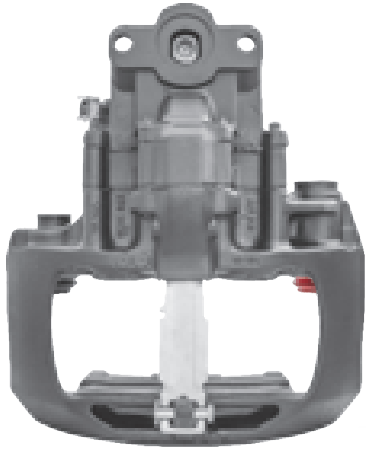

LRT040945K50RC KNORR-BREMSE SB7 RADIAL

CROSS REFERENCE		VEHICLE APPLICATION	SERVICE KITS
KB	K040945K50	TRUCK / BUS / COACH SERIES	- LRT010765
	K001590SC	BRAKE PAD SET	
	K009898	WVA29202 / WVA29108	
	K010809	ADDITIONAL INFO	
	K031441		
	SB7212	COMPLETE UNIT	
SCANIA	1731229		
	1756395		
	1903436		
		+ = LRT7212K50SB