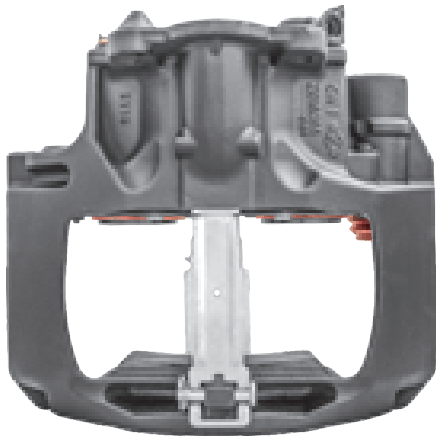

LRT012634RC-TSB KNORR-BREMSE SK7

CROSS REFERENCE		VEHICLE APPLICATION	SERVICE KITS
KB	K012634	430MM DISC	- LRT012619
	K001909	BRAKE PAD SET	
	SK7052RC	WVA29171 / WVA29308	
	SK7011	ADDITIONAL INFO	
BPW	0536270620		
	0536270621	COMPLETE UNIT	
		+ = LRT70115K