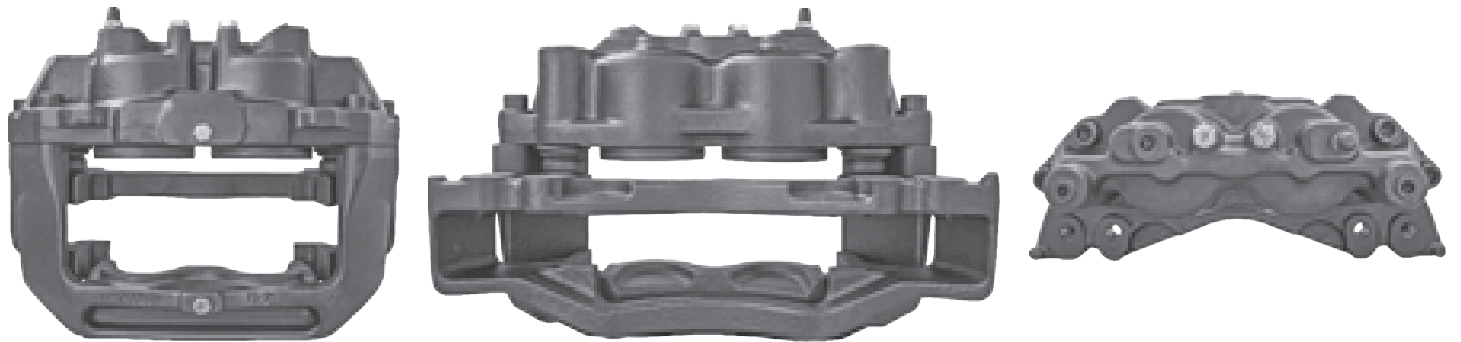

LRT511 GIRLING 60

CROSS REFERENCE	VEHICLE APPLICATION	SERVICE KITS
MERITOR LRG511	VARIO SERIES	- LRT68320760-16
MB A0024206220 6694204501 6694203101 6694204901 6694206101	BRAKE PAD SET	
	WVA29835	
	ADDITIONAL INFO	
	60