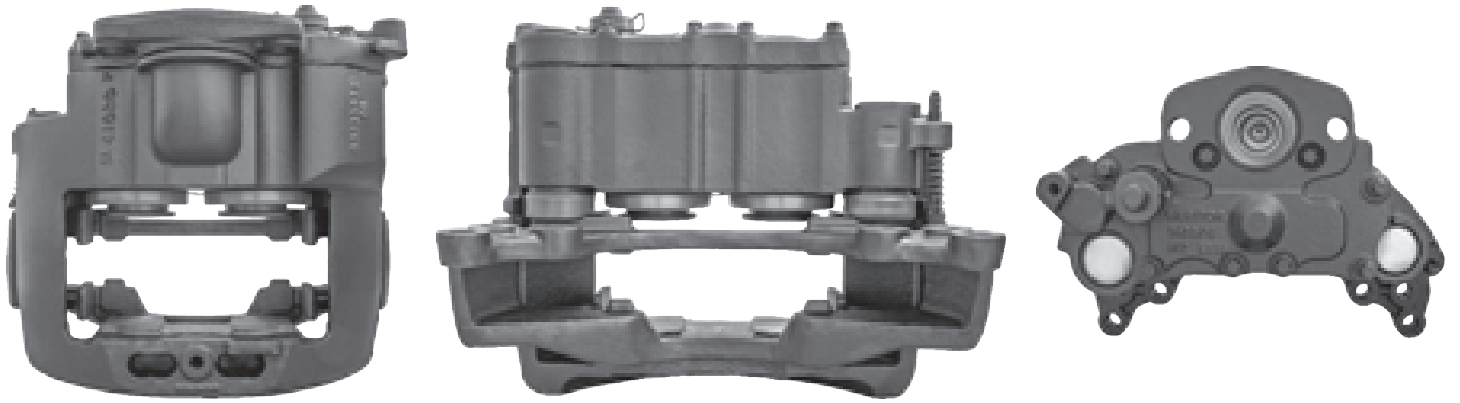

LRT552N/S MERITOR B-DUCO

CROSS REFERENCE	VEHICLE APPLICATION	SERVICE KITS
MERITOR LRG552	FL SERIES	- LRT68323063
VOLVO 20400319 20401778	BRAKE PAD SET	
	WVA29136	
	ADDITIONAL INFO