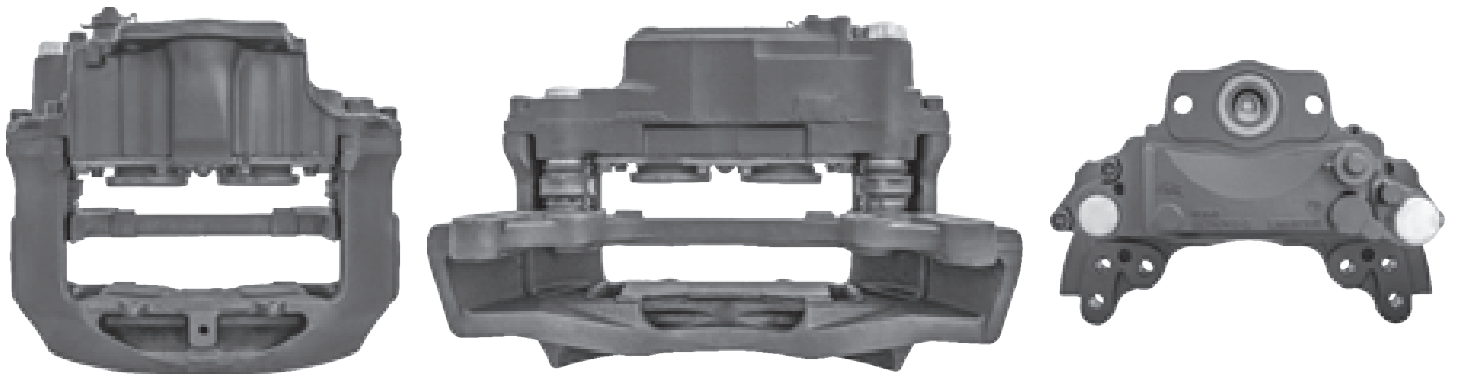

LRT573 MERITOR ELSA2

CROSS REFERENCE	VEHICLE APPLICATION	SERVICE KITS
MERITOR LRG573	430MM DISC	- LRT68324199-18
TT MXC9308024	BRAKE PAD SET	
	WVA29131 / WVA29113	
	ADDITIONAL INFO