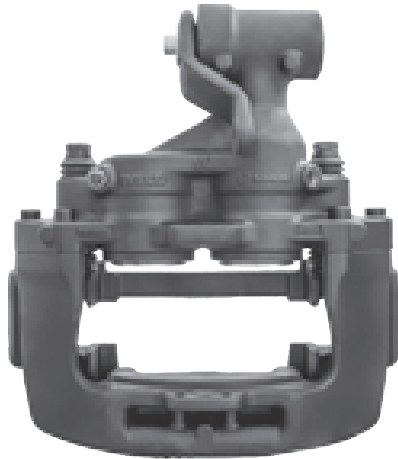

LRT713B BREMBO 60

CROSS REFERENCE	VEHICLE APPLICATION	SERVICE KITS
IVECO 42559202	EUROCARGO SERIES	- LRT566301
	BRAKE PAD SET	
	WVA29065	
	ADDITIONAL INFO