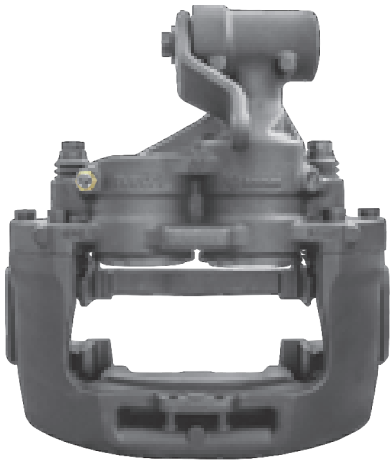

LRT715B BREMBO 68

CROSS REFERENCE	VEHICLE APPLICATION	SERVICE KITS
IVECO 504234182	EUROCARGO SERIES	- LRT566301
	BRAKE PAD SET	
	WVA29067	
	ADDITIONAL INFO