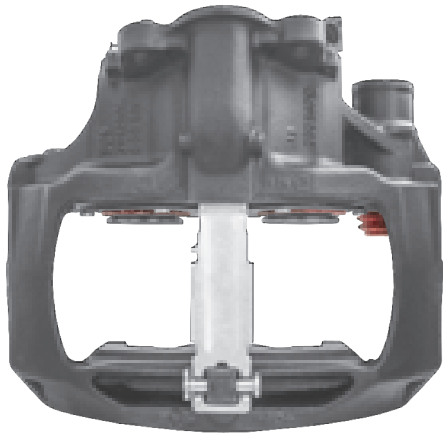

LRT003781RC KNORR-BREMSE SN7

CROSS REFERENCE			VEHICLE APPLICATION	SERVICE KITS
KB	K003781	I137809	430MM DISC	- LRT000026
	K000092	SB7811	BRAKE PAD SET	
	K000477	SN7077	WVA29202 / WVA29108	
	K001039	SN7111	ADDITIONAL INFO	
	K011175	SN7185		
	K011177	Z0011492	COMPLETE UNIT	
SAF	3080002620		+ = LRT7077SN	
	3080004220			
	4080001000