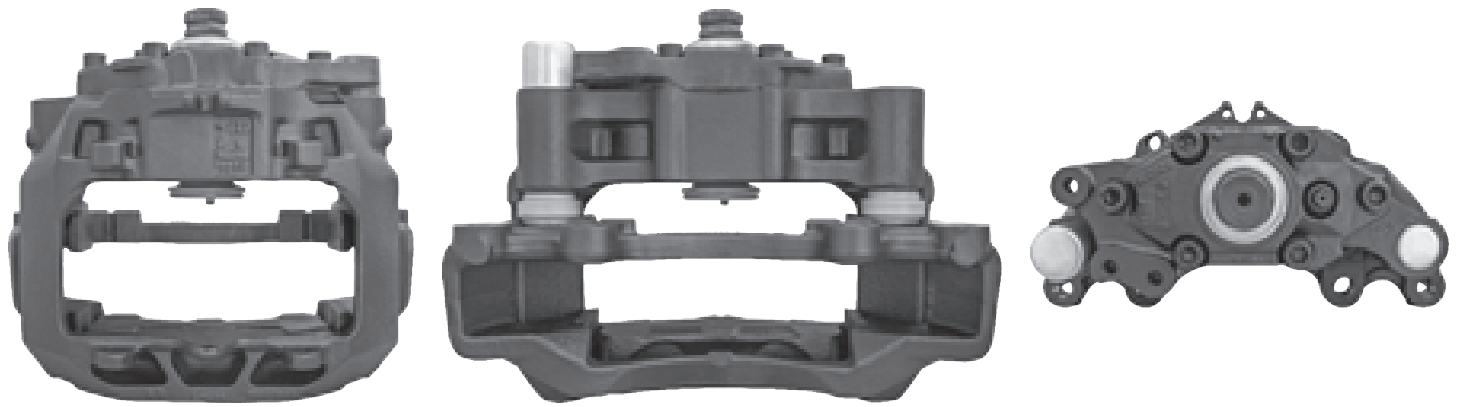

LRT554 MERITOR C-LISA

CROSS REFERENCE	VEHICLE APPLICATION	SERVICE KITS
MERITOR LRG554	MIDLUM / MIDLINER	- LRT68321433
RENAULT 5001864471 5010260214 5010525474 5010845383	BRAKE PAD SET WVA29100	
	ADDITIONAL INFO