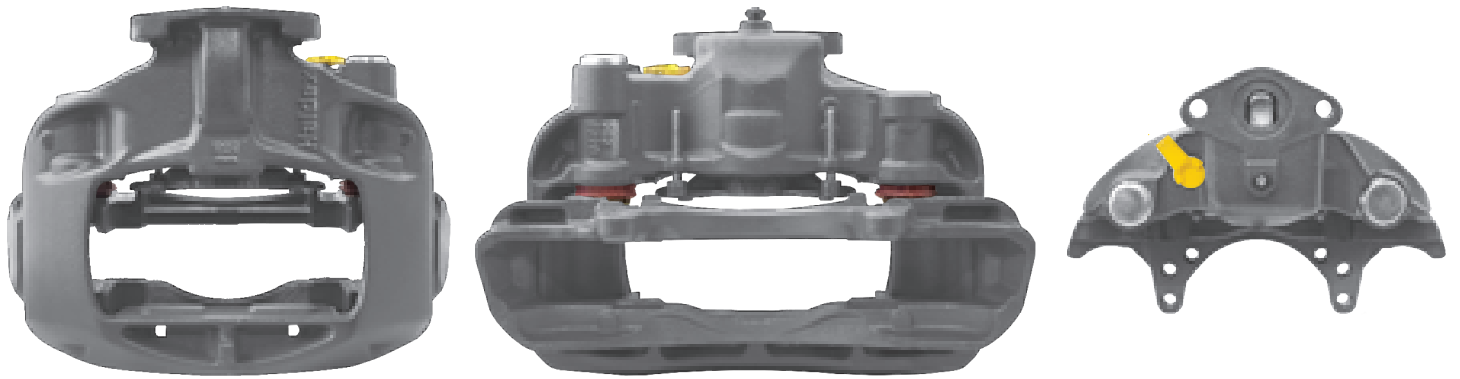

LRT96551 HALDEX MODUL T DBT22LT

CROSS REFERENCE		VEHICLE APPLICATION	SERVICE KITS
HALDEX	96551	430MM DISC	- LRT95517
KRUNE / GIGANT		BRAKE PAD SET	
	719001022 719001024 550017647 550017644 719001010 719001004	WVA29175	
		ADDITIONAL INFO