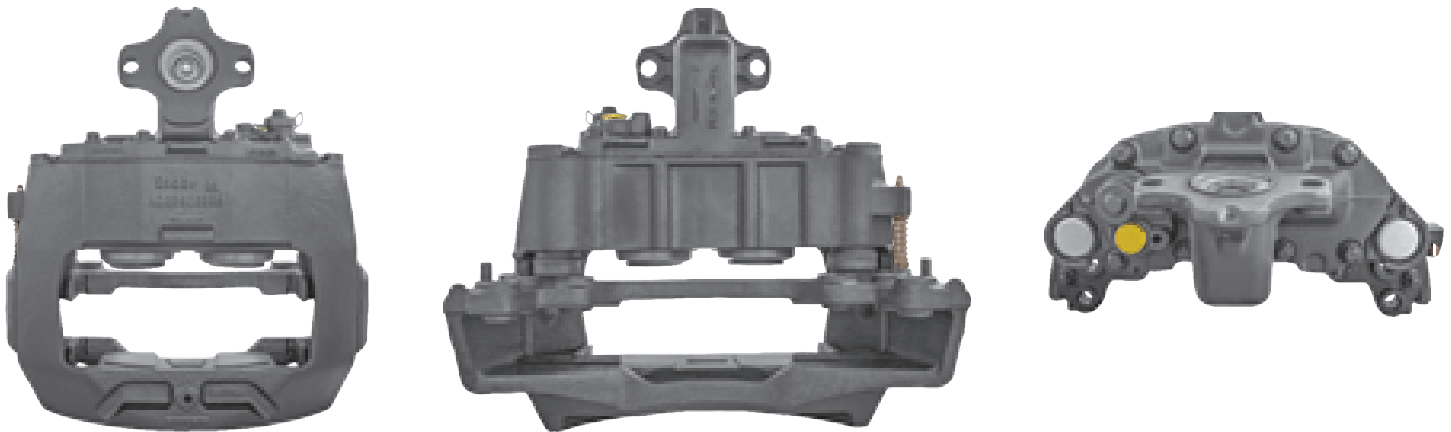

LRT599 MERITOR D-DUCO RADIAL

CROSS REFERENCE		VEHICLE APPLICATION	SERVICE KITS
MERITOR	LRG599	FL / FH / FM SERIES	- LRT68322849
VOLVO	20424071	BRAKE PAD SET	
	20390667	WVA29125	
	20401058	ADDITIONAL INFO	
	20401813		
	20783332		
	21120756