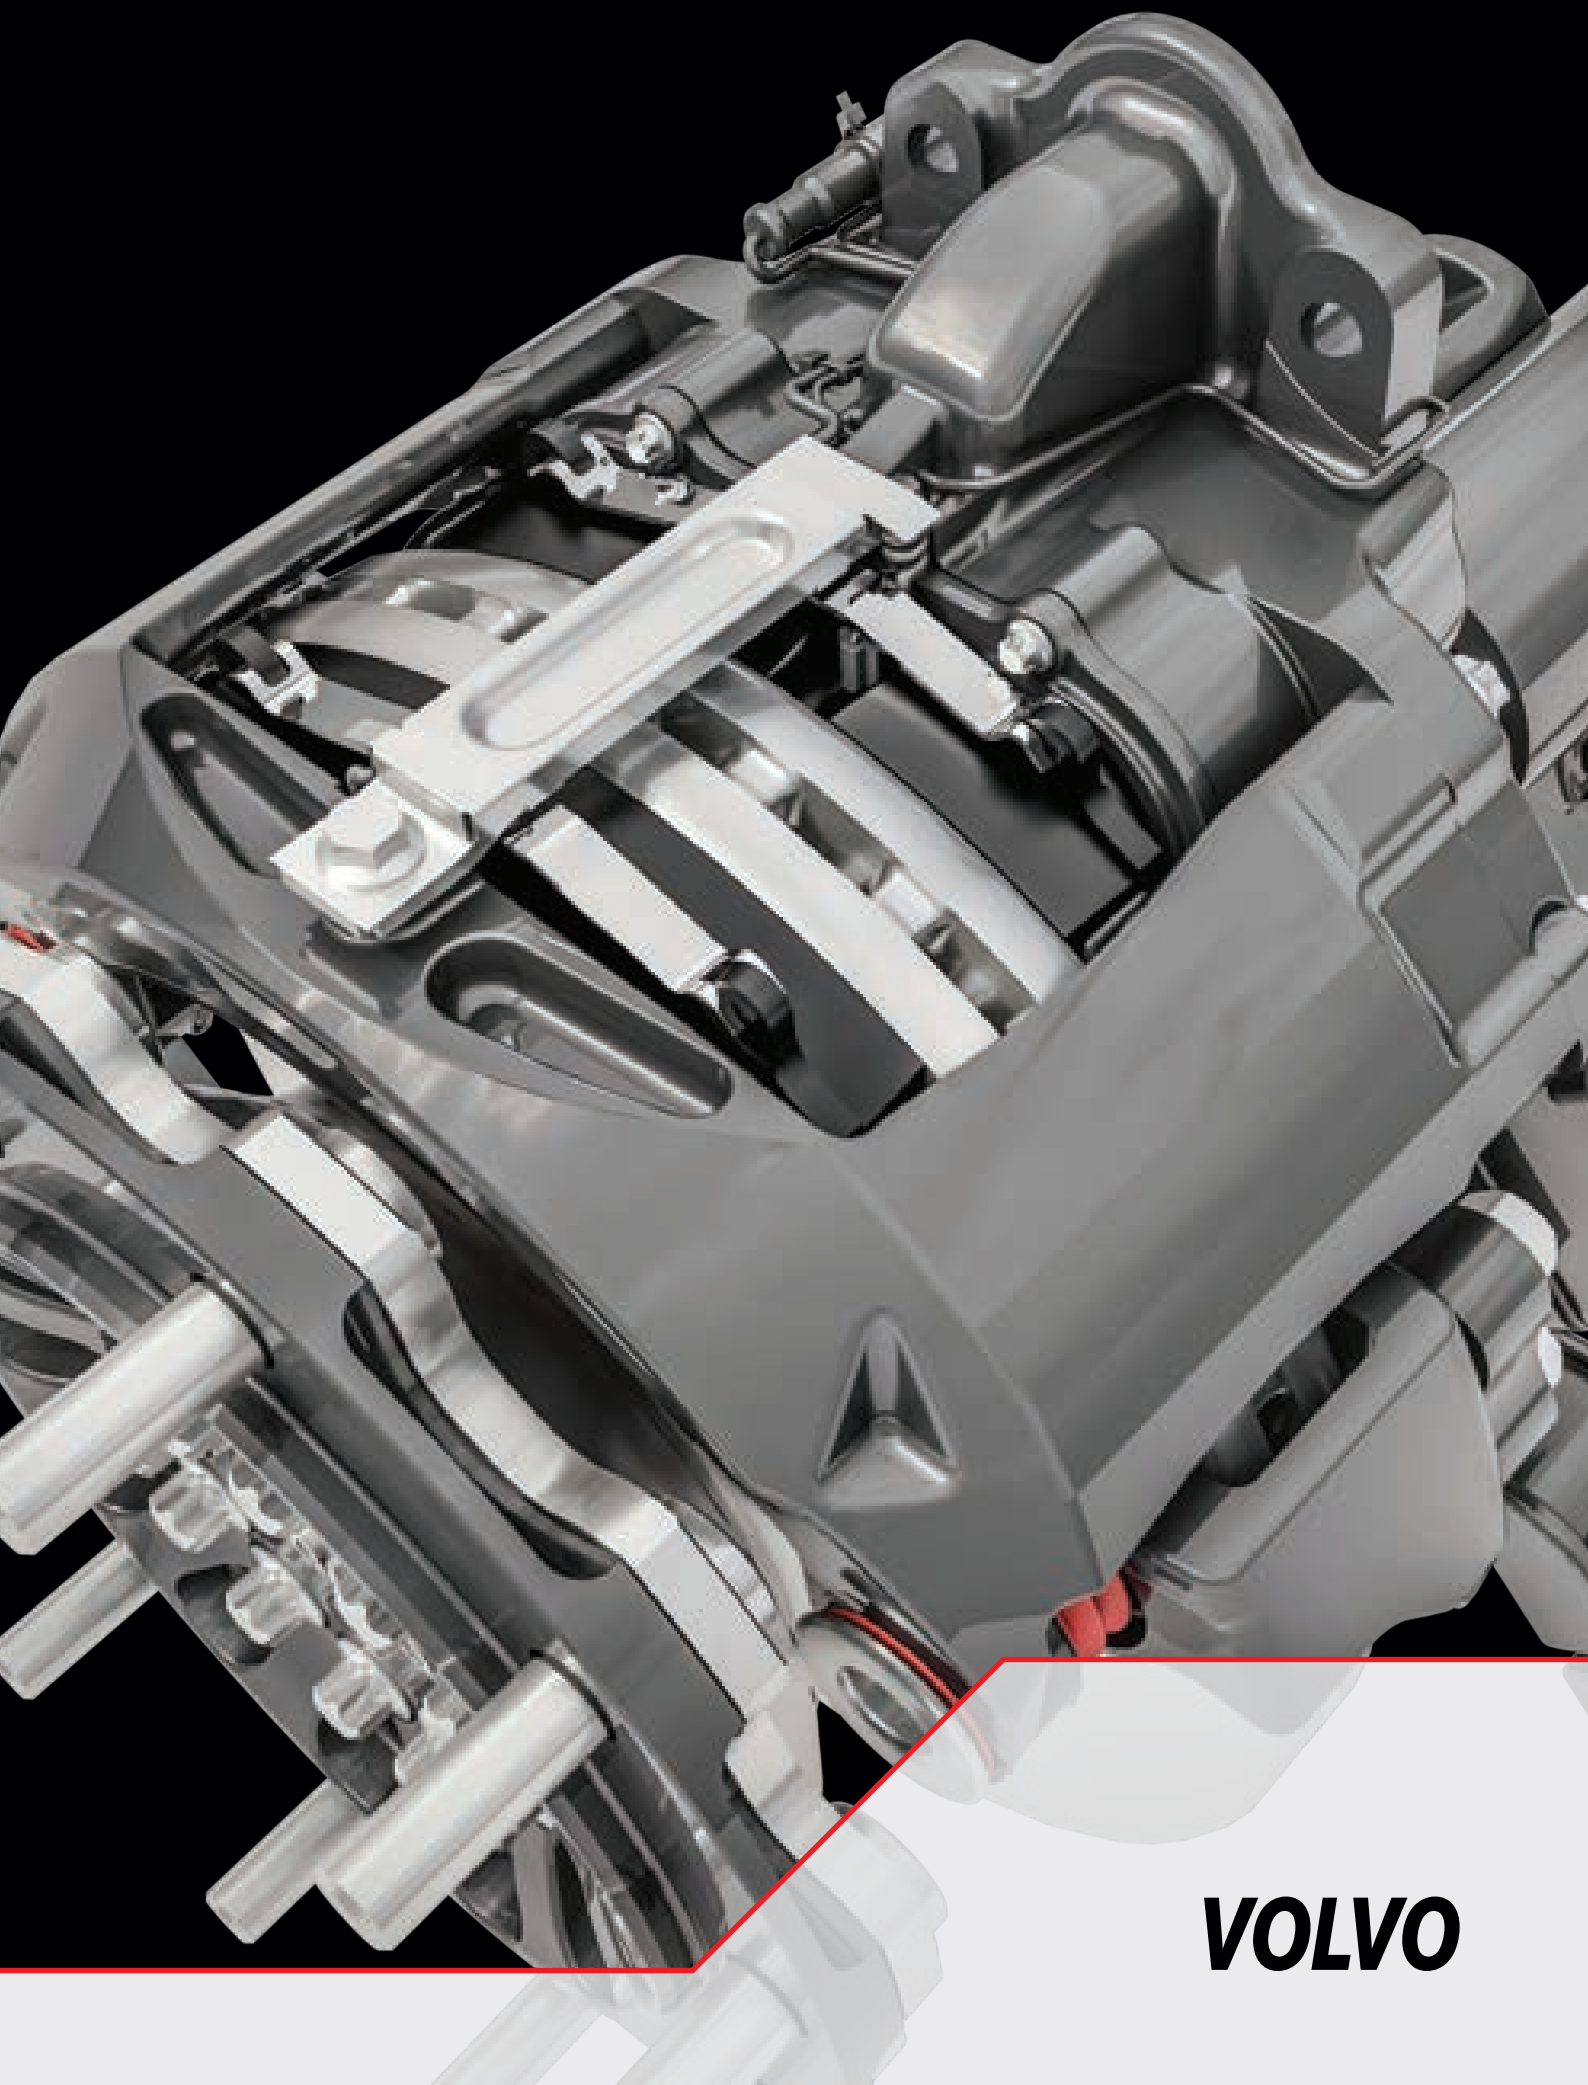

# LRT92251-5 HALDEX MODUL-X

CROSS REFERENCE	VEHICLE APPLICATION	SERVICE KITS
	430MM DISC	 - LRT90636
	<b>BRAKE PAD SET</b>	
	WVA29185	
	<b>ADDITIONAL INFO</b>	
		

**VOLVO**